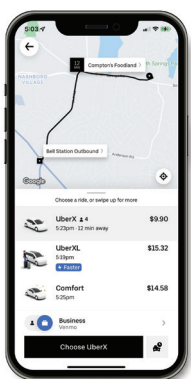

# WeGo Link | Brick Church

Through a partnership with Uber, we have an even easier way to get where you need to go.

Whether you're going out or getting home, you can get an Uber to and from select stops for just a couple of bucks, depending on your trip's eligibility and overall cost of your trip.

## How to:

- 1 Download your reusable voucher at [t.uber.com/WeGoLink](https://t.uber.com/WeGoLink).

- 2 Schedule your ride to and from select stops with the Uber app.

## Brick Church Zone

*Uber pick up or drop off is available at these stops only:*

- Dickerson Walmart
- Dickerson Pike & Ewing Drive

To check if your destination is within a WeGo Link zone, view the interactive map at [WeGoTransit.com](https://WeGoTransit.com).