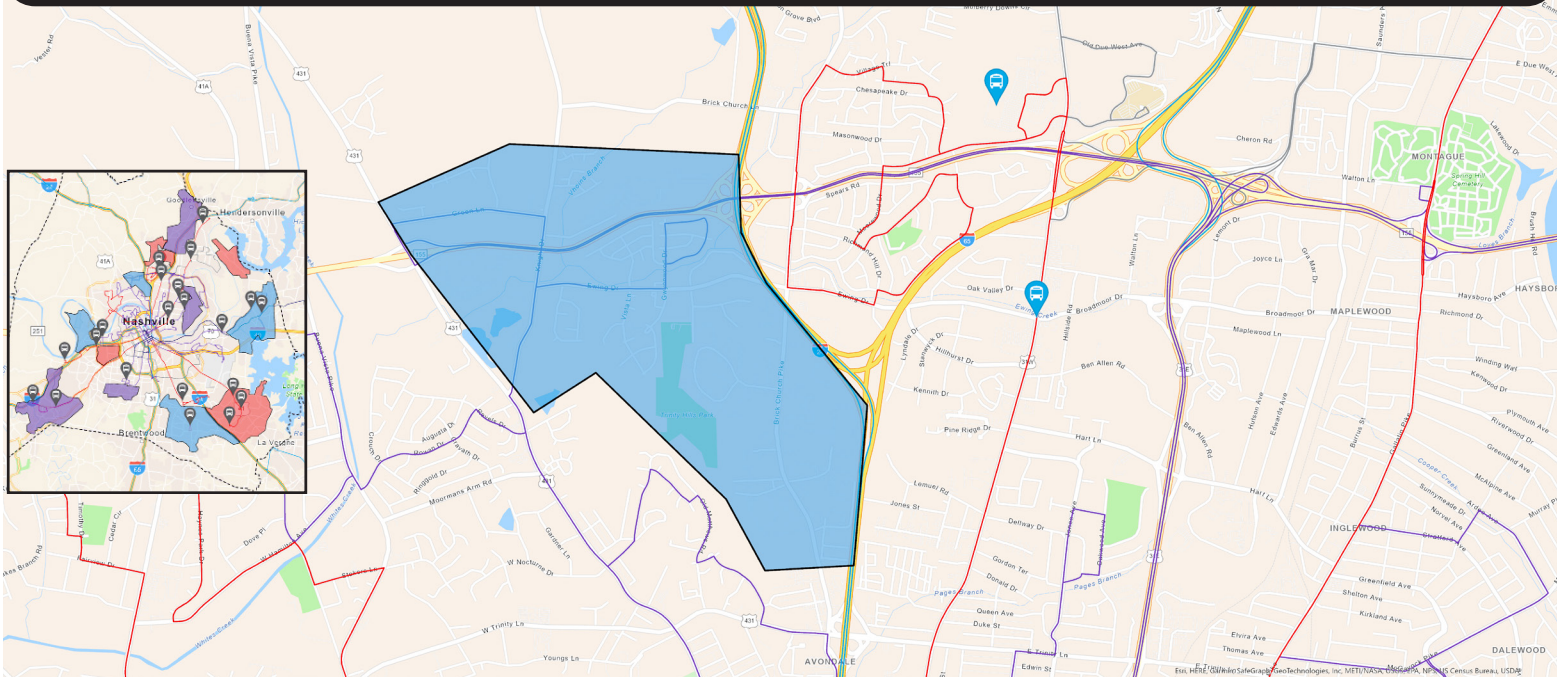

# WeGo Link | Brick Church

Through a partnership with Uber, we have an even easier way to get where you need to go.

Whether you're going out or getting home, you can get an Uber to and from select stops for just a couple of bucks, depending on your trip's eligibility and overall cost of your trip.

## How to:

- 1 Download your reusable voucher at [t.uber.com/WeGoLink](https://t.uber.com/WeGoLink).

- 2 Schedule your ride to and from select stops with the Uber app.

## Brick Church Zone

*Uber pick up or drop off is available at these stops only:*

- Dickerson Walmart
- Dickerson Pike & Ewing Drive

To check if your destination is within a WeGo Link zone, view the interactive map at [WeGoTransit.com](https://WeGoTransit.com).

# Brick Church Pike Zone

Legend:

 Zone boundary

 Transfer location