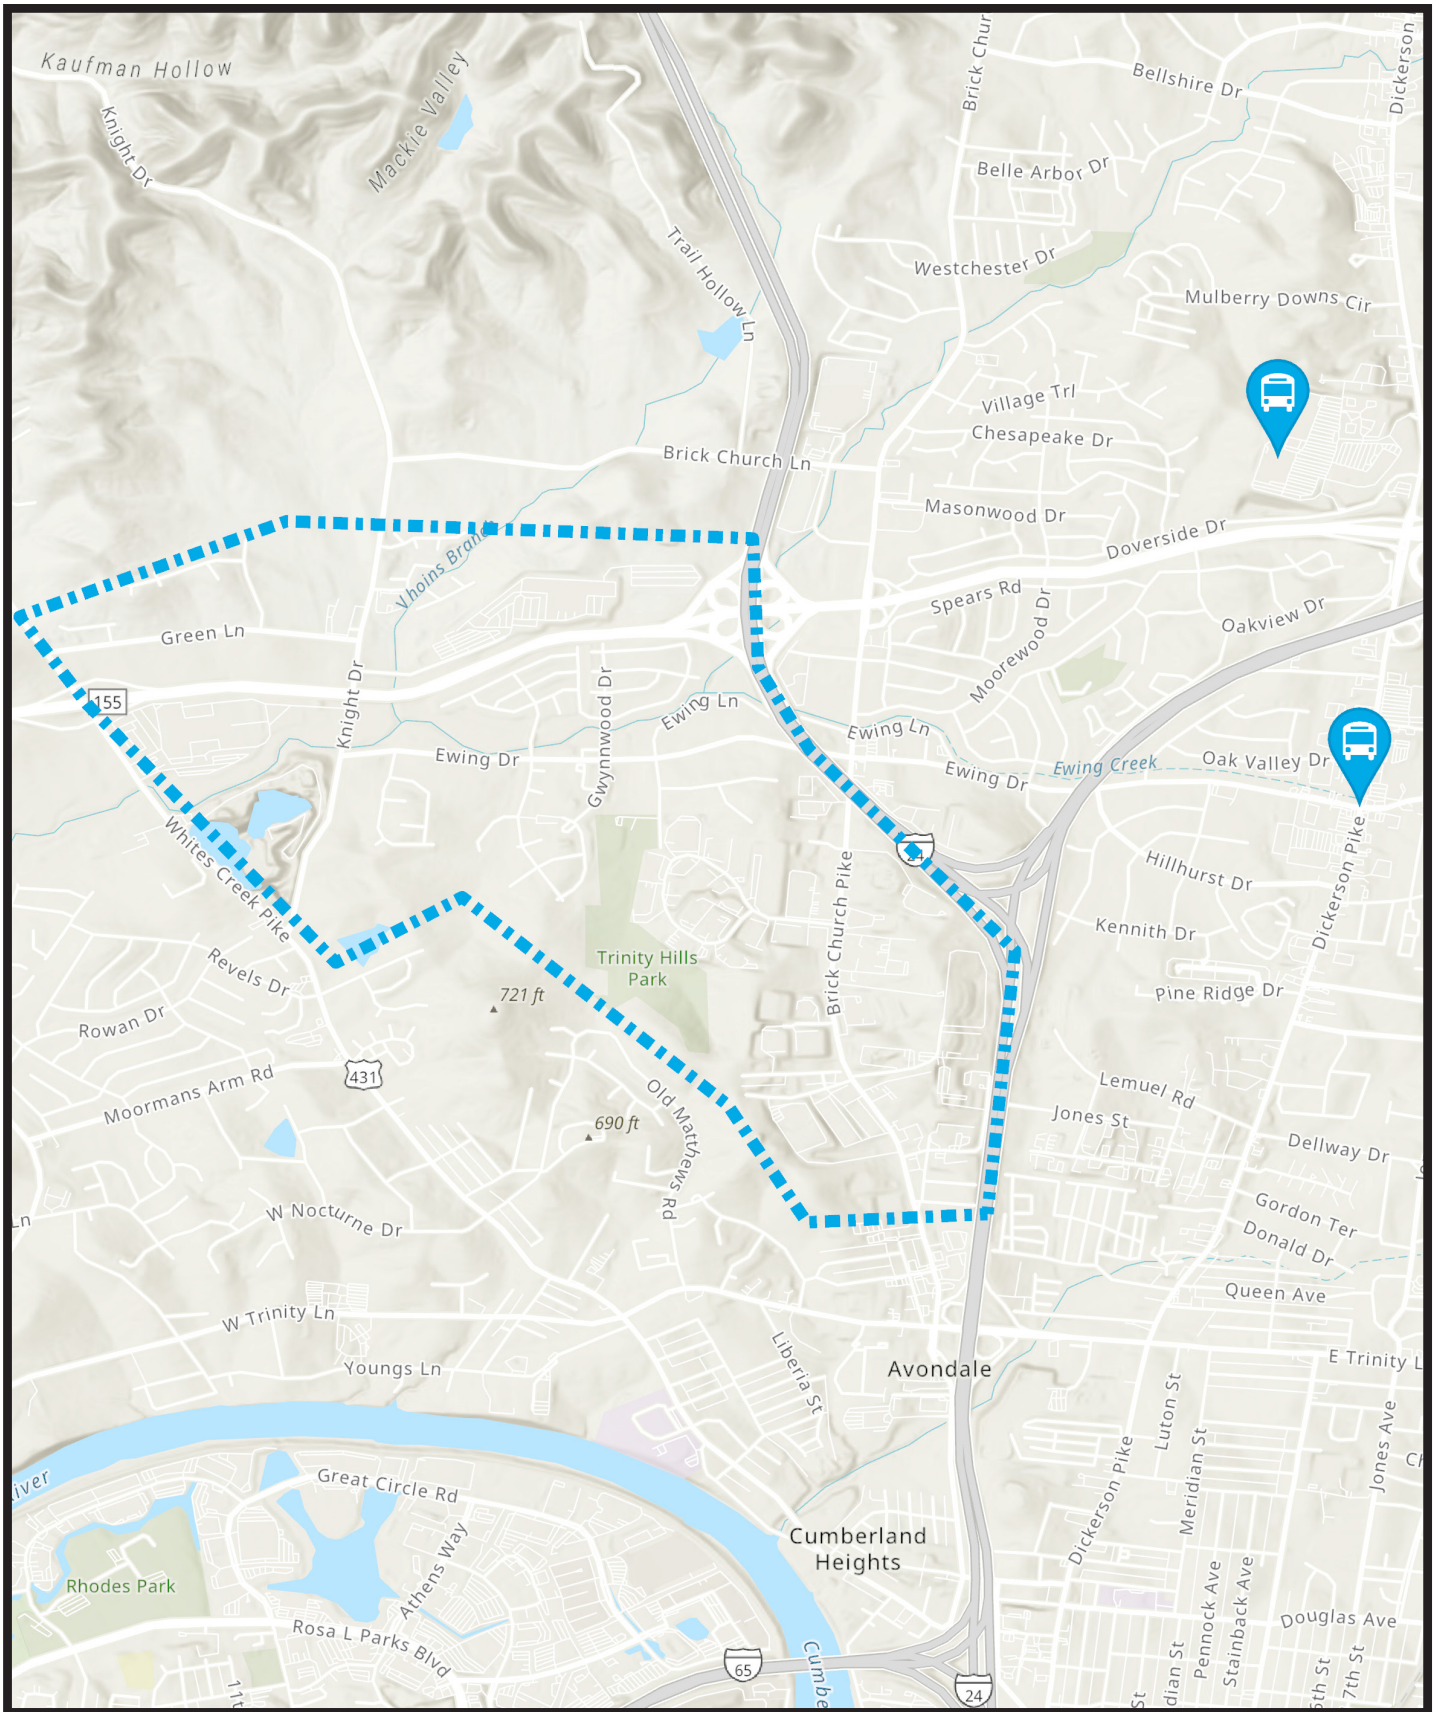

# WeGo Link | Brick Church

Through a partnership with Uber, we have an even easier way to get where you need to go.

Whether you're going out or getting home, you can get an Uber to and from select stops for just a couple of bucks, depending on your trip's eligibility and overall cost of your trip.

## How to:

- 1 Download your reusable voucher at [t.uber.com/WeGoLink](https://t.uber.com/WeGoLink).

- 2 Schedule your ride to and from select stops with the Uber app.

## Brick Church Zone

*Uber pick up or drop off is available at these stops only:*

- Dickerson Walmart
- Dickerson Pike & Ewing Drive

To check if your destination is within a WeGo Link zone, view the interactive map at [WeGoTransit.com](https://WeGoTransit.com).

# Brick Church Pike Zone

Legend:

 Zone boundary

 Transfer location