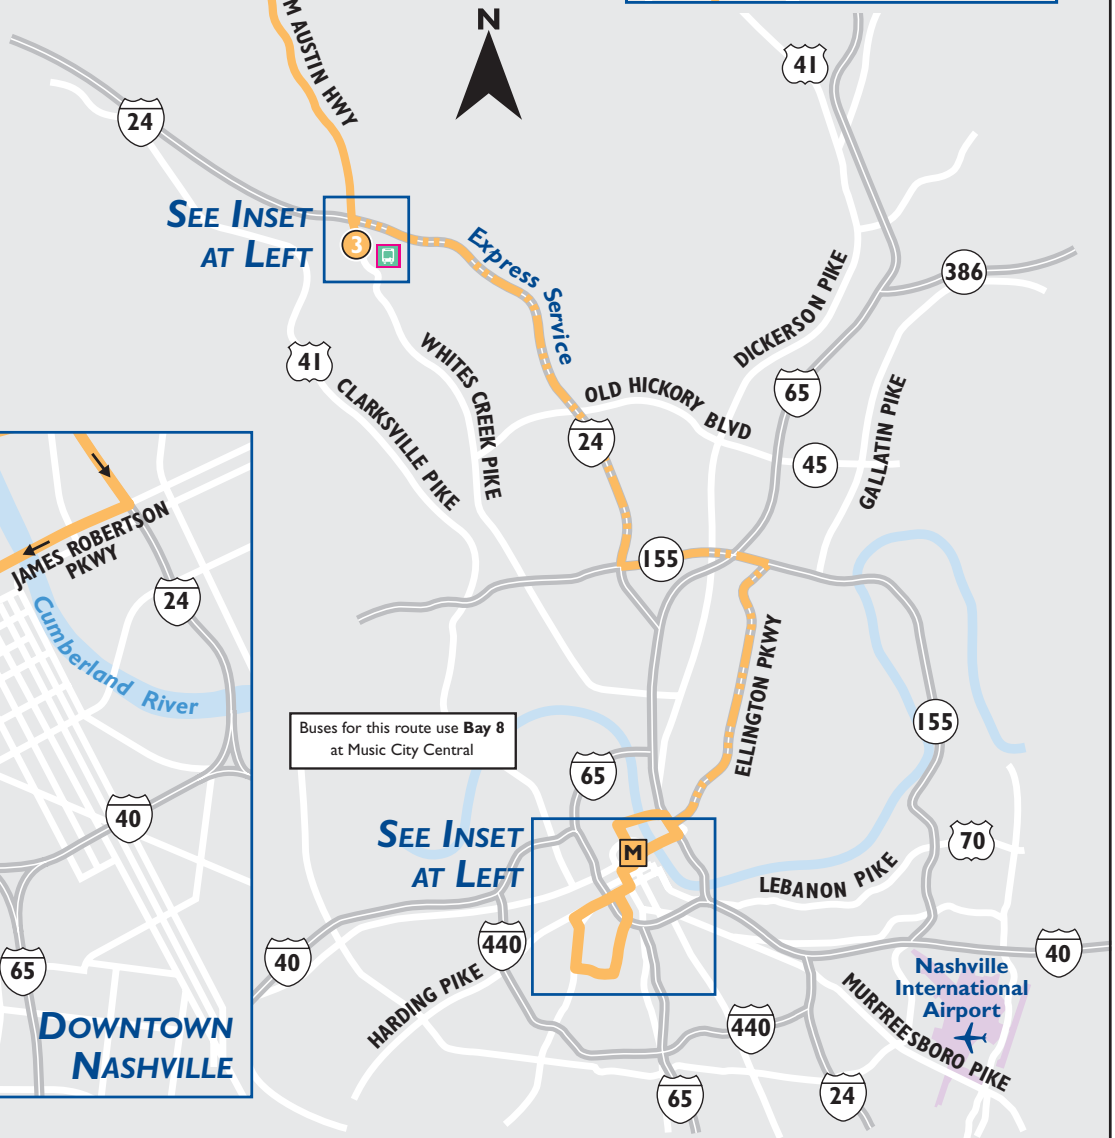

89X Springfield/ Joelton Express

Key

- Bus Route - Local service
- Bus Route - Express service
- Buses travel in direction of arrow
- Place of interest
- Timepoint
- Park-n-Ride

SEE INSET AT LEFT

Joelton Park-n-Ride

JOELTON

SEE INSET AT LEFT

MUSIC CITY CENTRAL

DOWNTOWN NASHVILLE

SEE INSET AT RIGHT

Downtown Springfield Park-n-Ride

Springfield Walmart

SPRINGFIELD

WEEKDAYS to Nashville

Downtown Springfield Park-n-Ride	Springfield Walmart	Joelton Park-n-Ride	Music City Central Bay 8	9th & Broadway	21st & West End	21st & Edgemoor	21st & Children's Way
1	2	3	4	5	6	7	8
Average trip times from this stop	11 minutes	31 minutes	53 minutes	66 minutes	70 minutes	73 minutes	78 minutes
5:43	5:55	6:14	6:36	6:47	6:51	6:54	6:59
6:23	6:34	6:54	7:20	7:31	7:36	7:39	7:44

WEEKDAYS from Nashville

21st & West End	21st & Edgemoor	21st & Children's Way	9th & Broadway	Music City Central Bay 8	Joelton Park-n-Ride	Springfield Walmart	Downtown Springfield Park-n-Ride
6	7	8	5	4	3	2	1
Average trip times from this stop	3 minutes	10 minutes	23 minutes	33 minutes	63 minutes	80 minutes	96 minutes
3:48	3:51	3:58	4:11	4:20	4:50	5:07	5:23
4:37	4:40	4:47	5:00	5:10	5:42	5:59	6:15