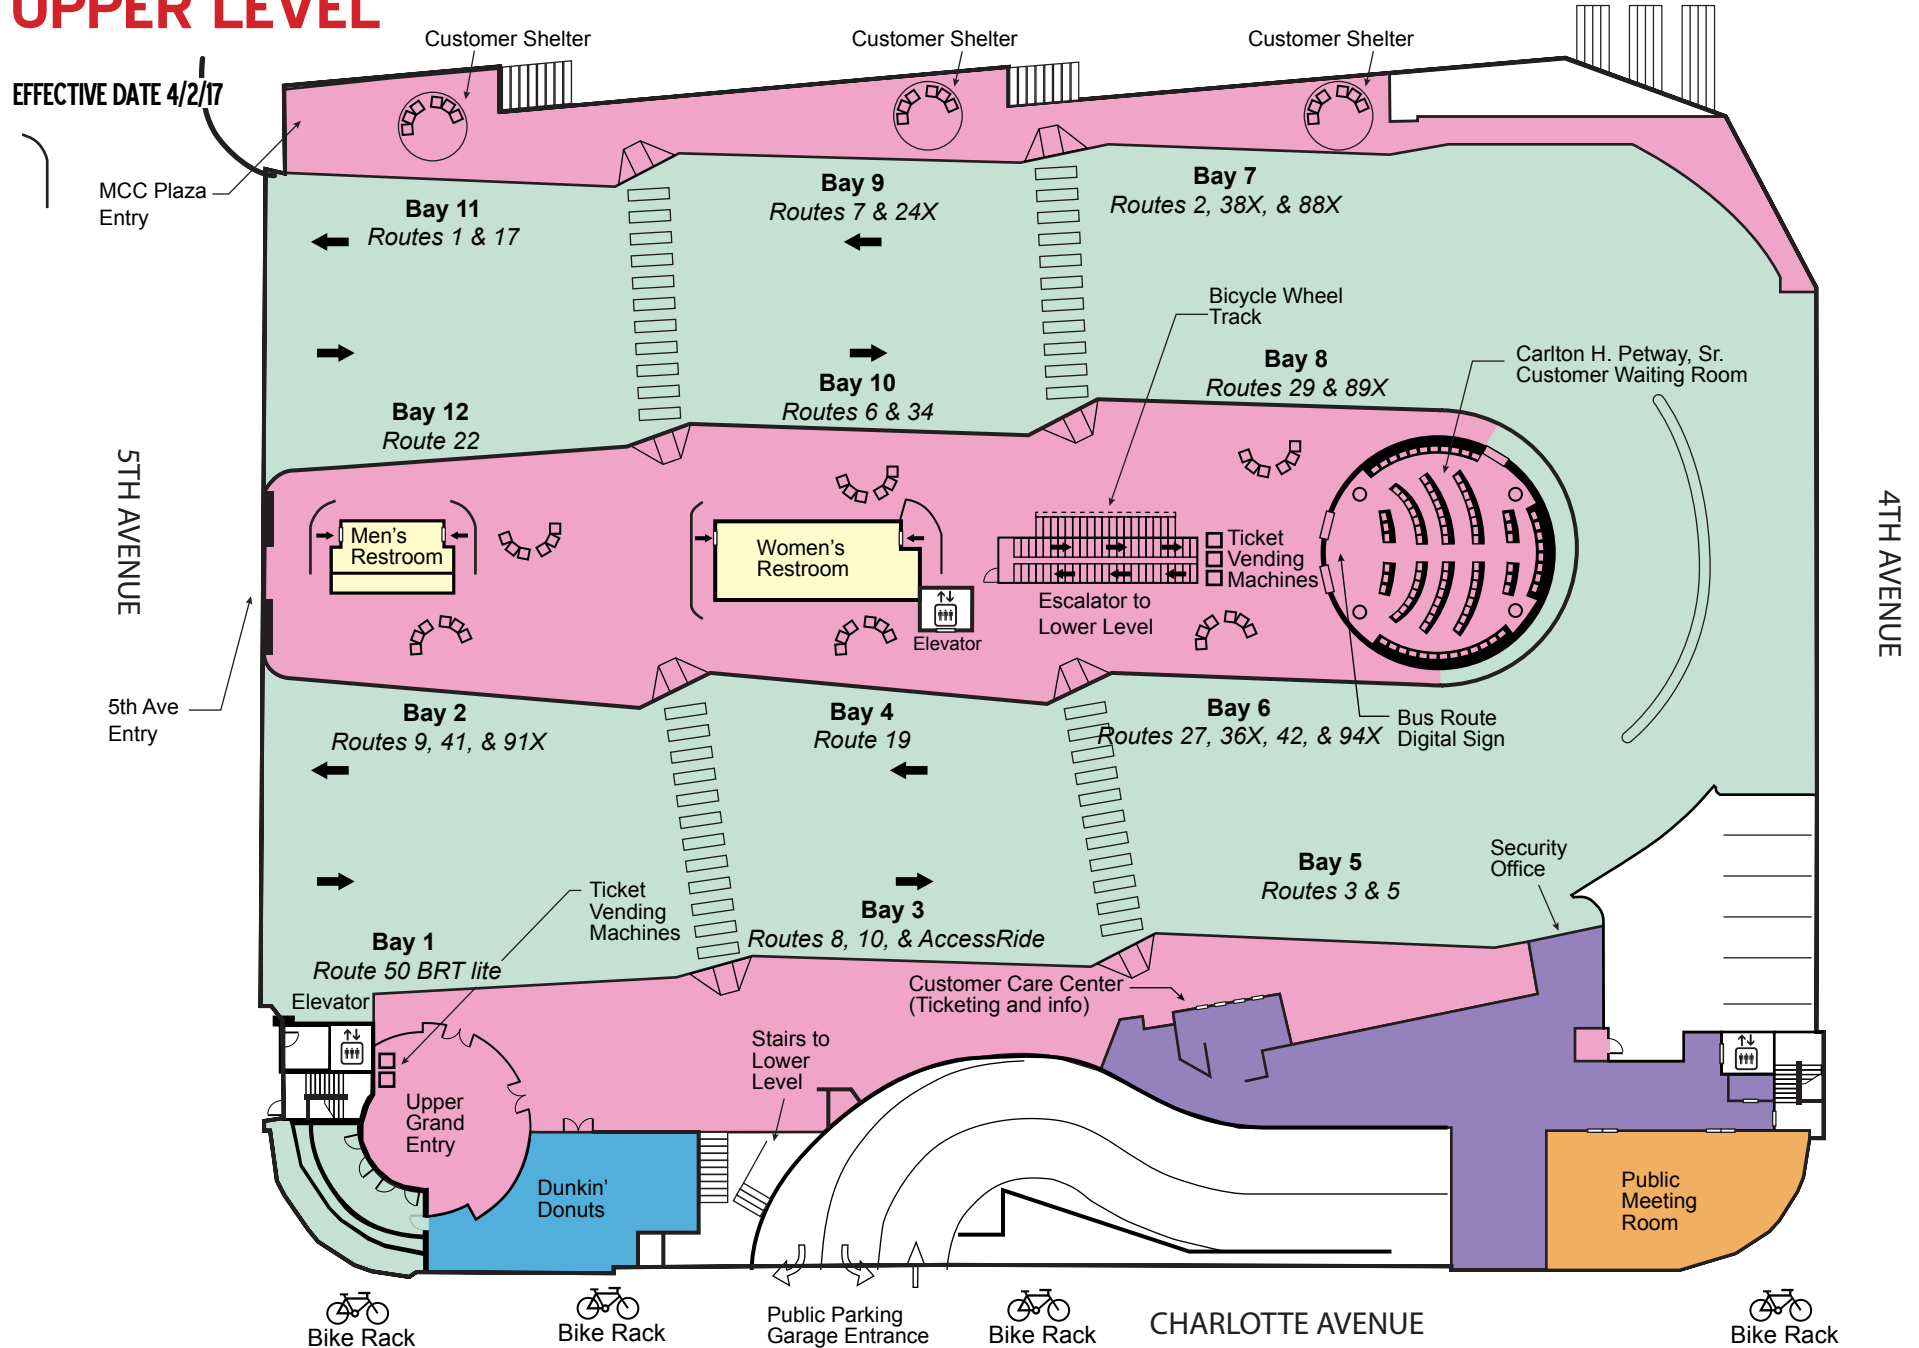

UPPER LEVEL

LOWER LEVEL

EFFECTIVE DATE 4/2/17

CHARLOTTE AVENUE

4TH AVENUE