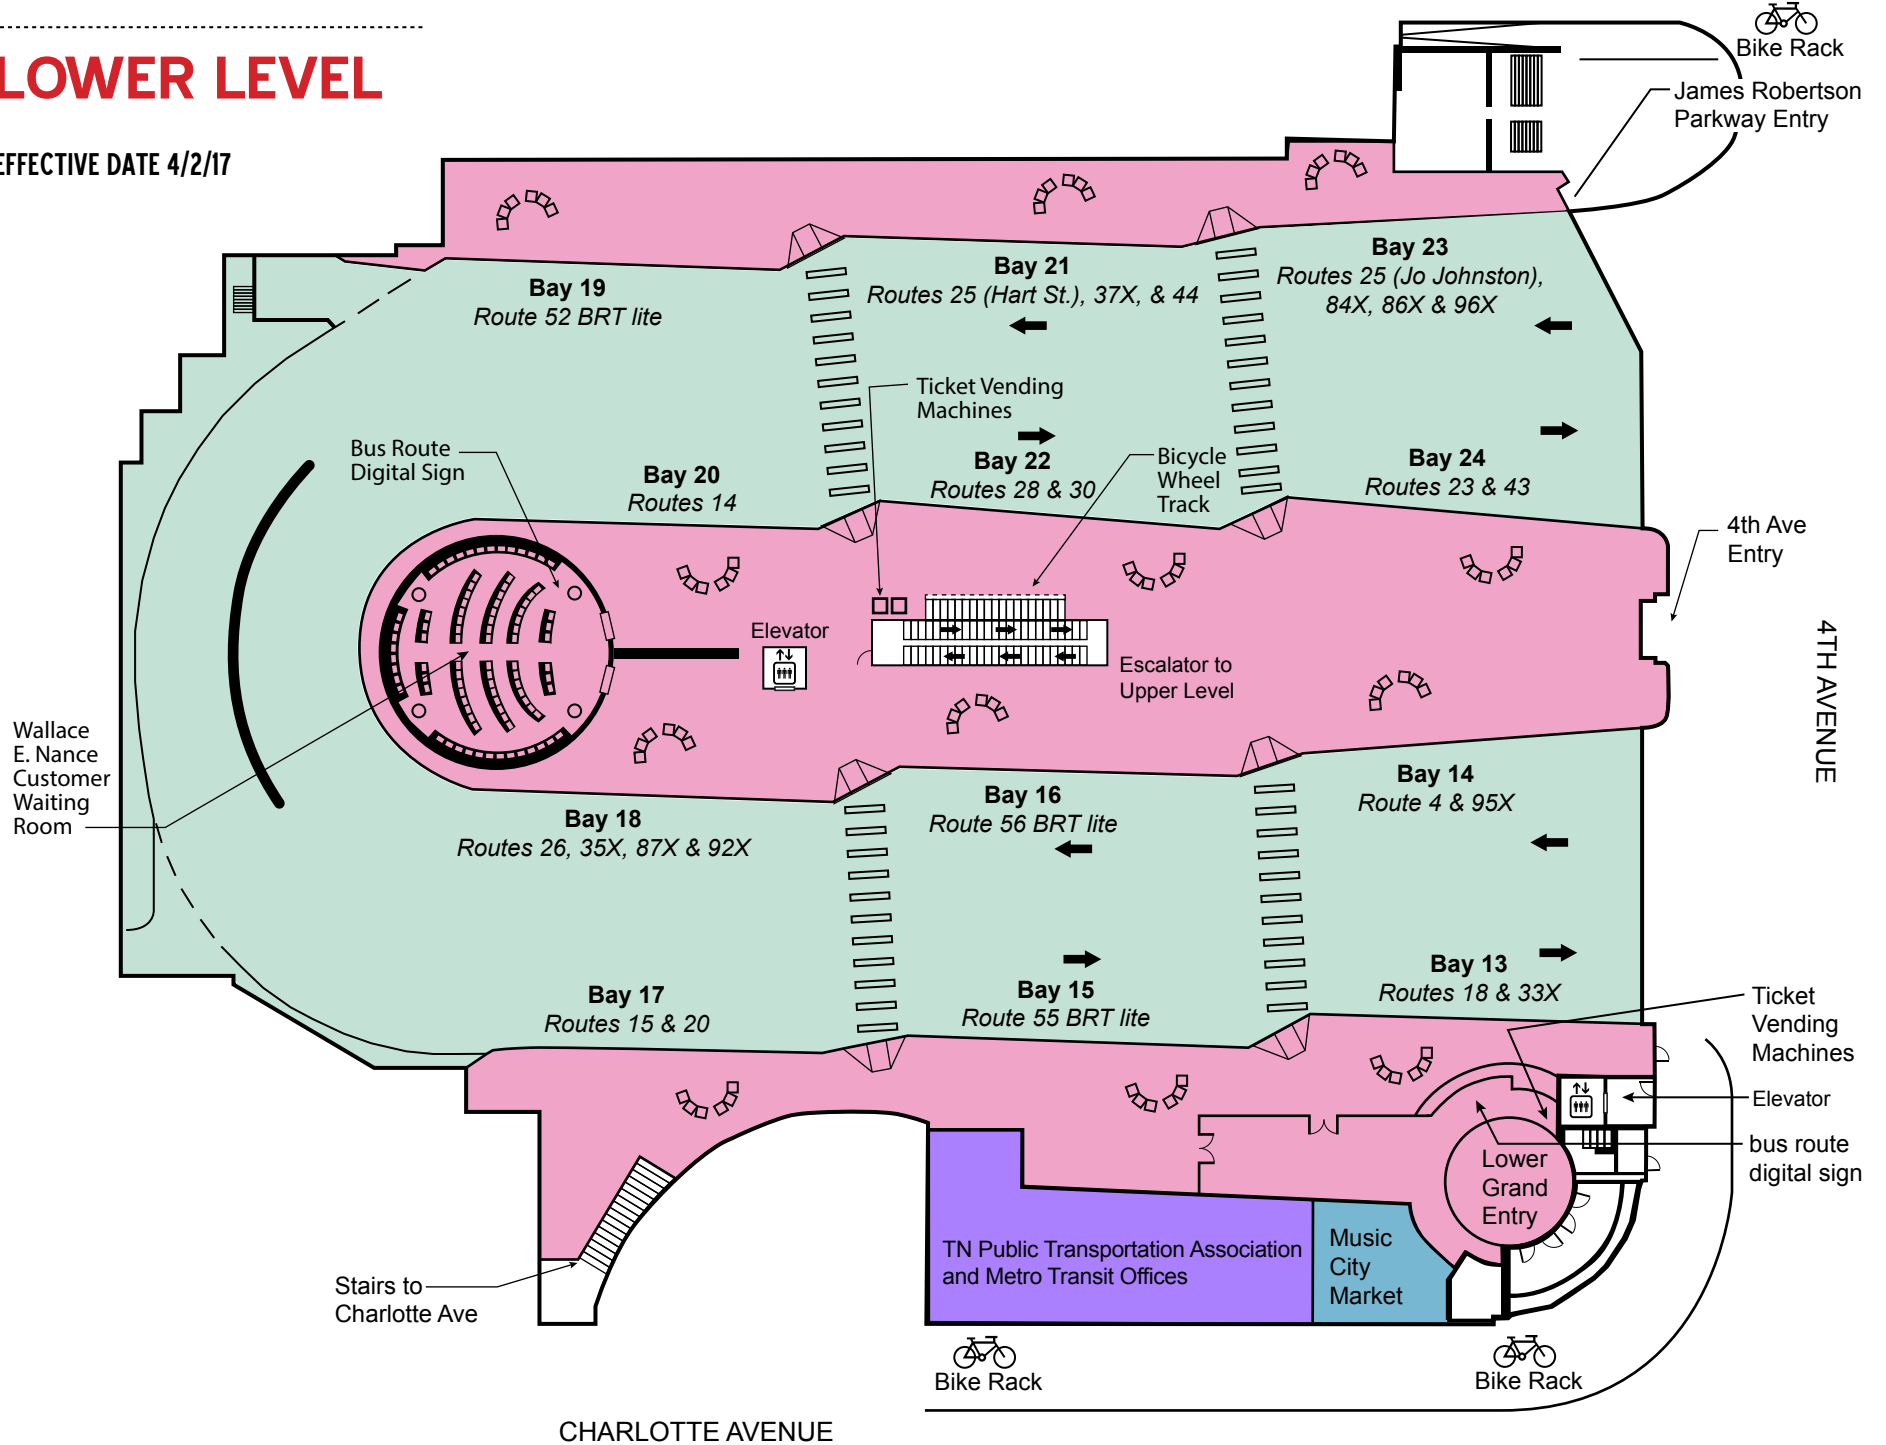

UPPER LEVEL

LOWER LEVEL

EFFECTIVE DATE 4/2/17

CHARLOTTE AVENUE

4TH AVENUE