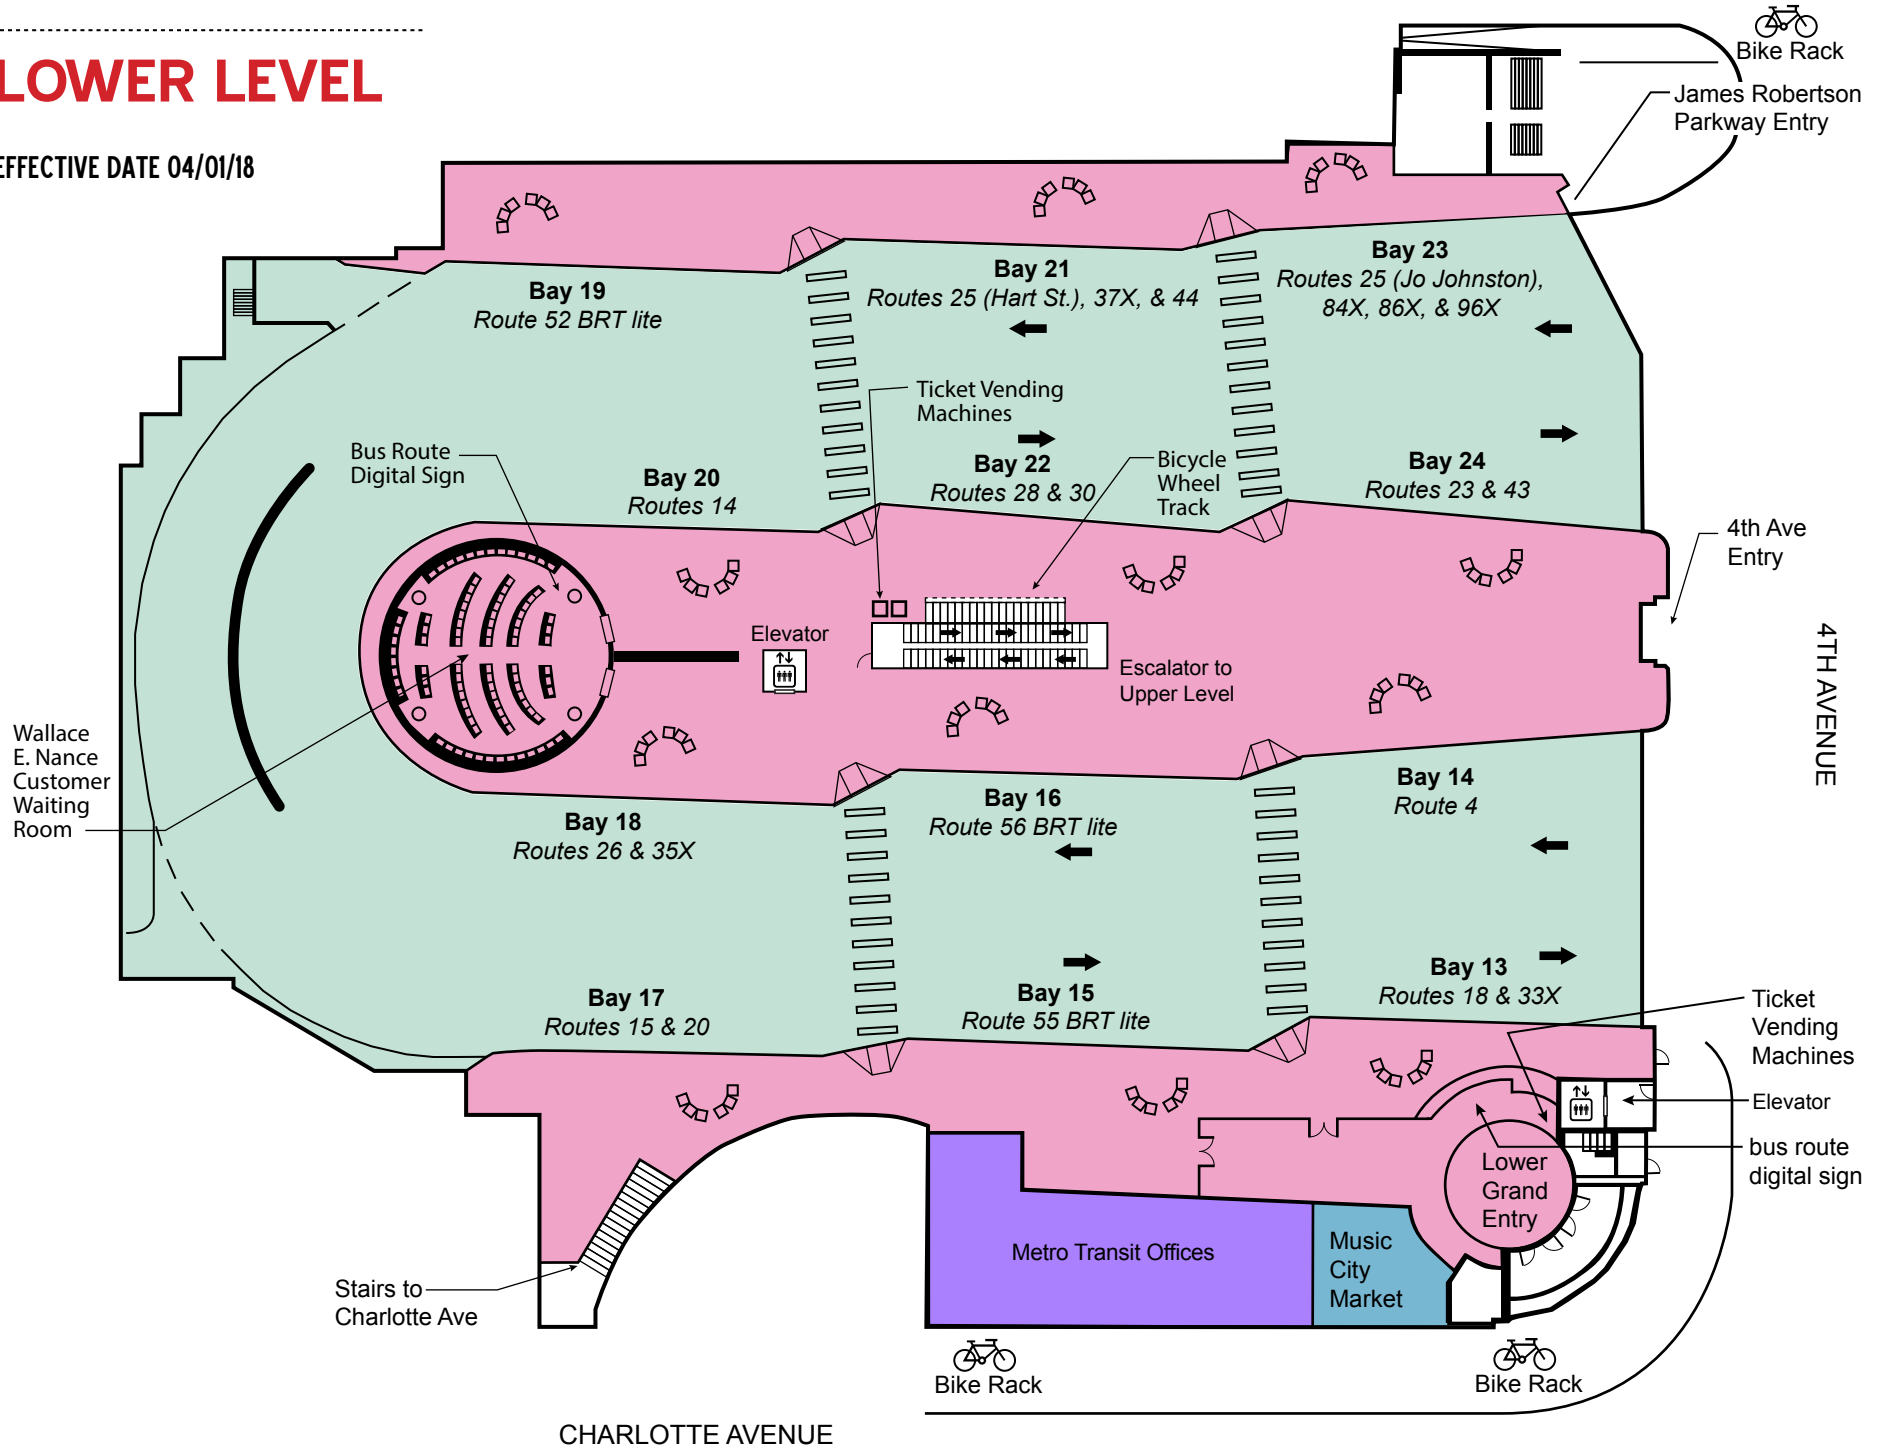

## LOWER LEVEL

EFFECTIVE DATE 04/01/18

CHARLOTTE AVENUE

## UPPER LEVEL