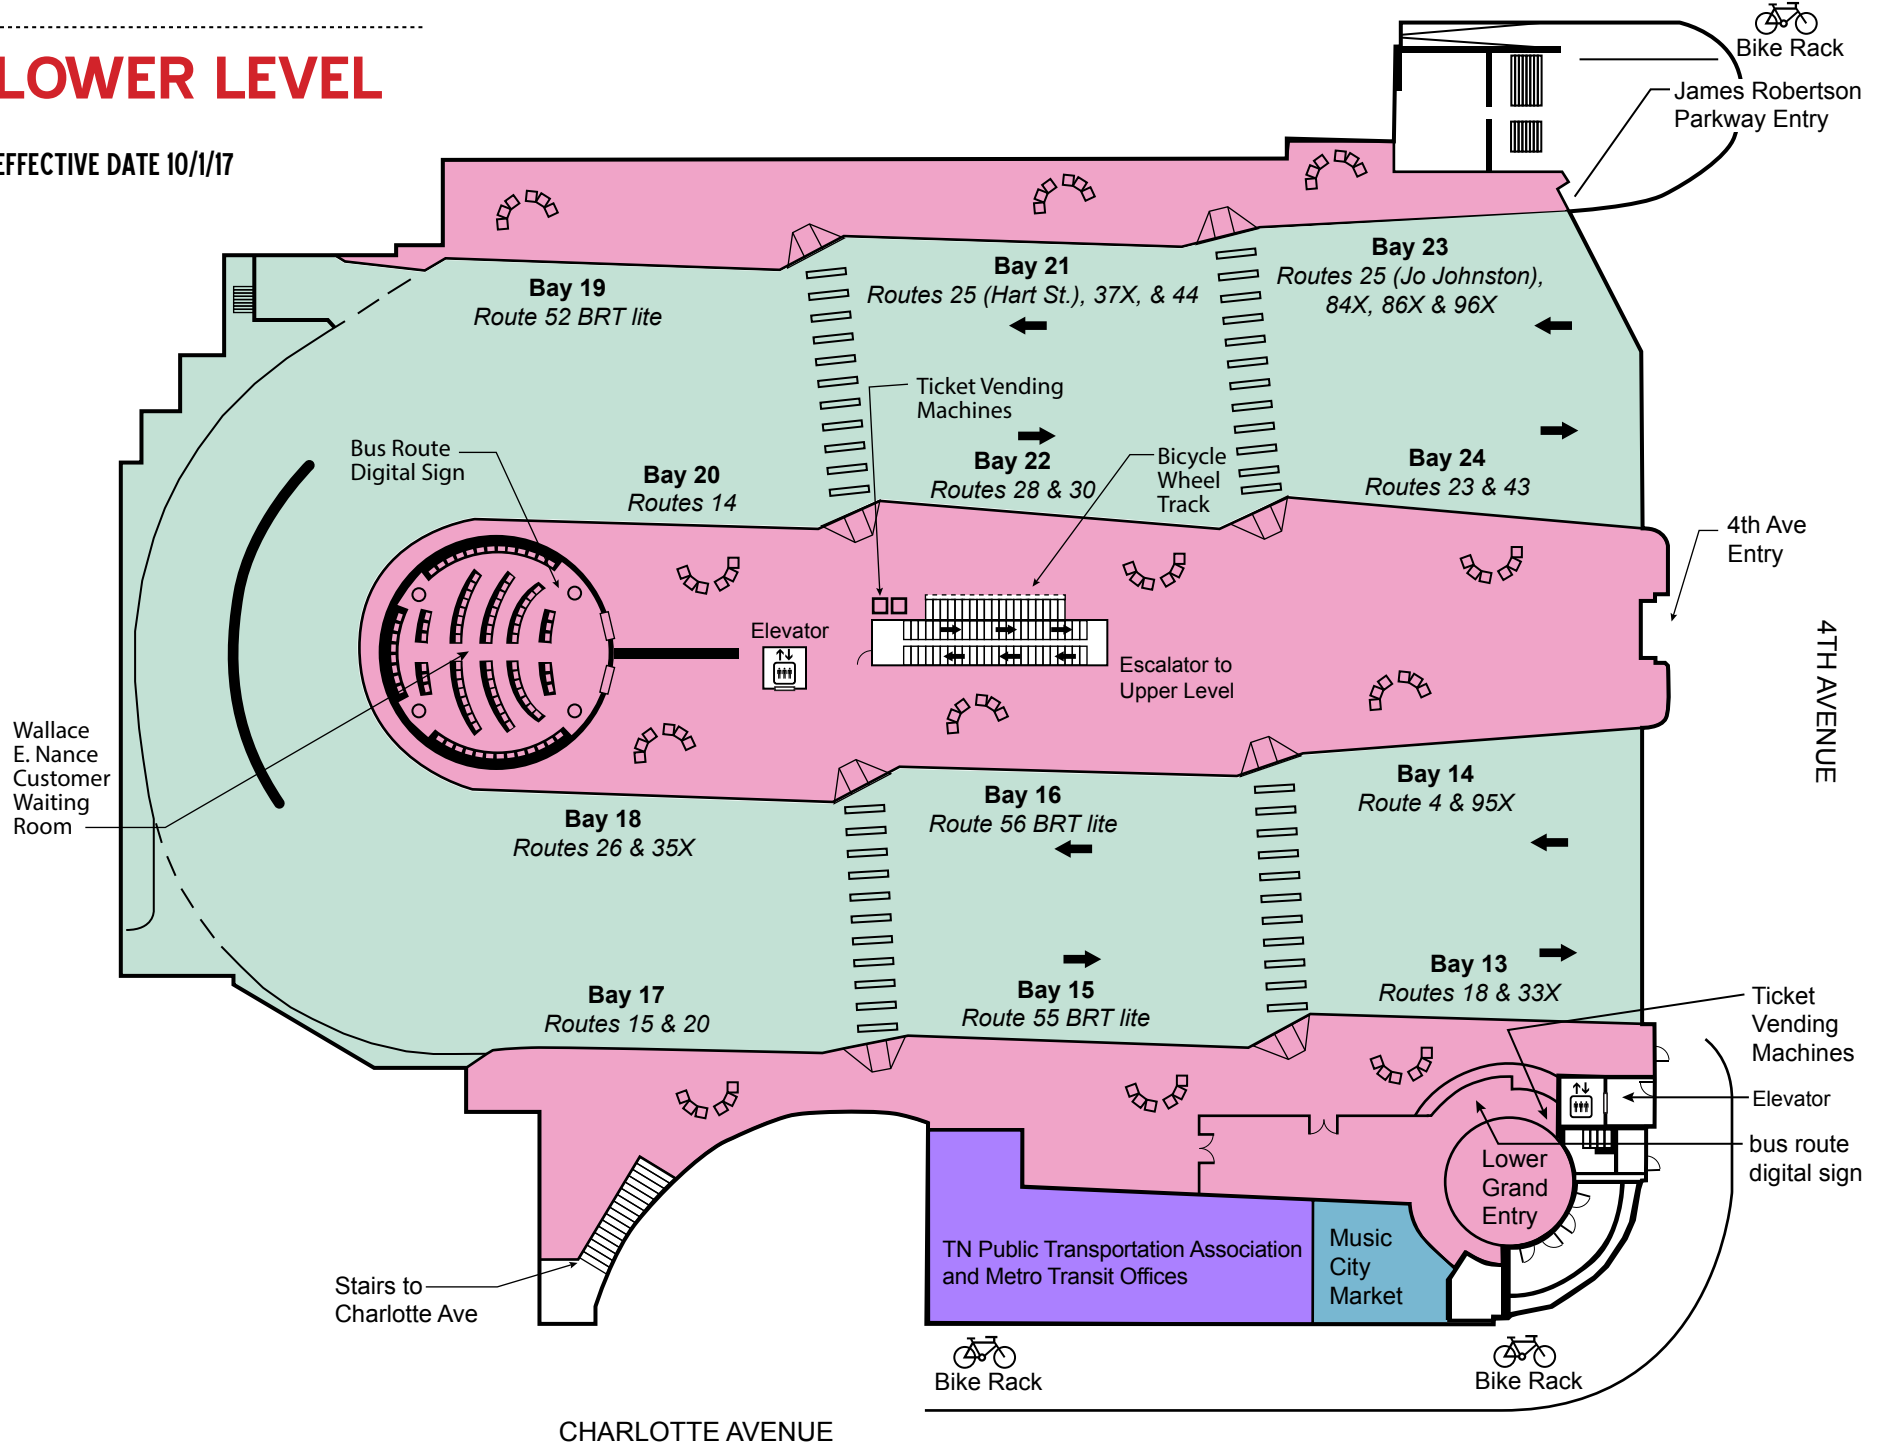

LOWER LEVEL

EFFECTIVE DATE 10/1/17

CHARLOTTE AVENUE

4TH AVENUE

UPPER LEVEL