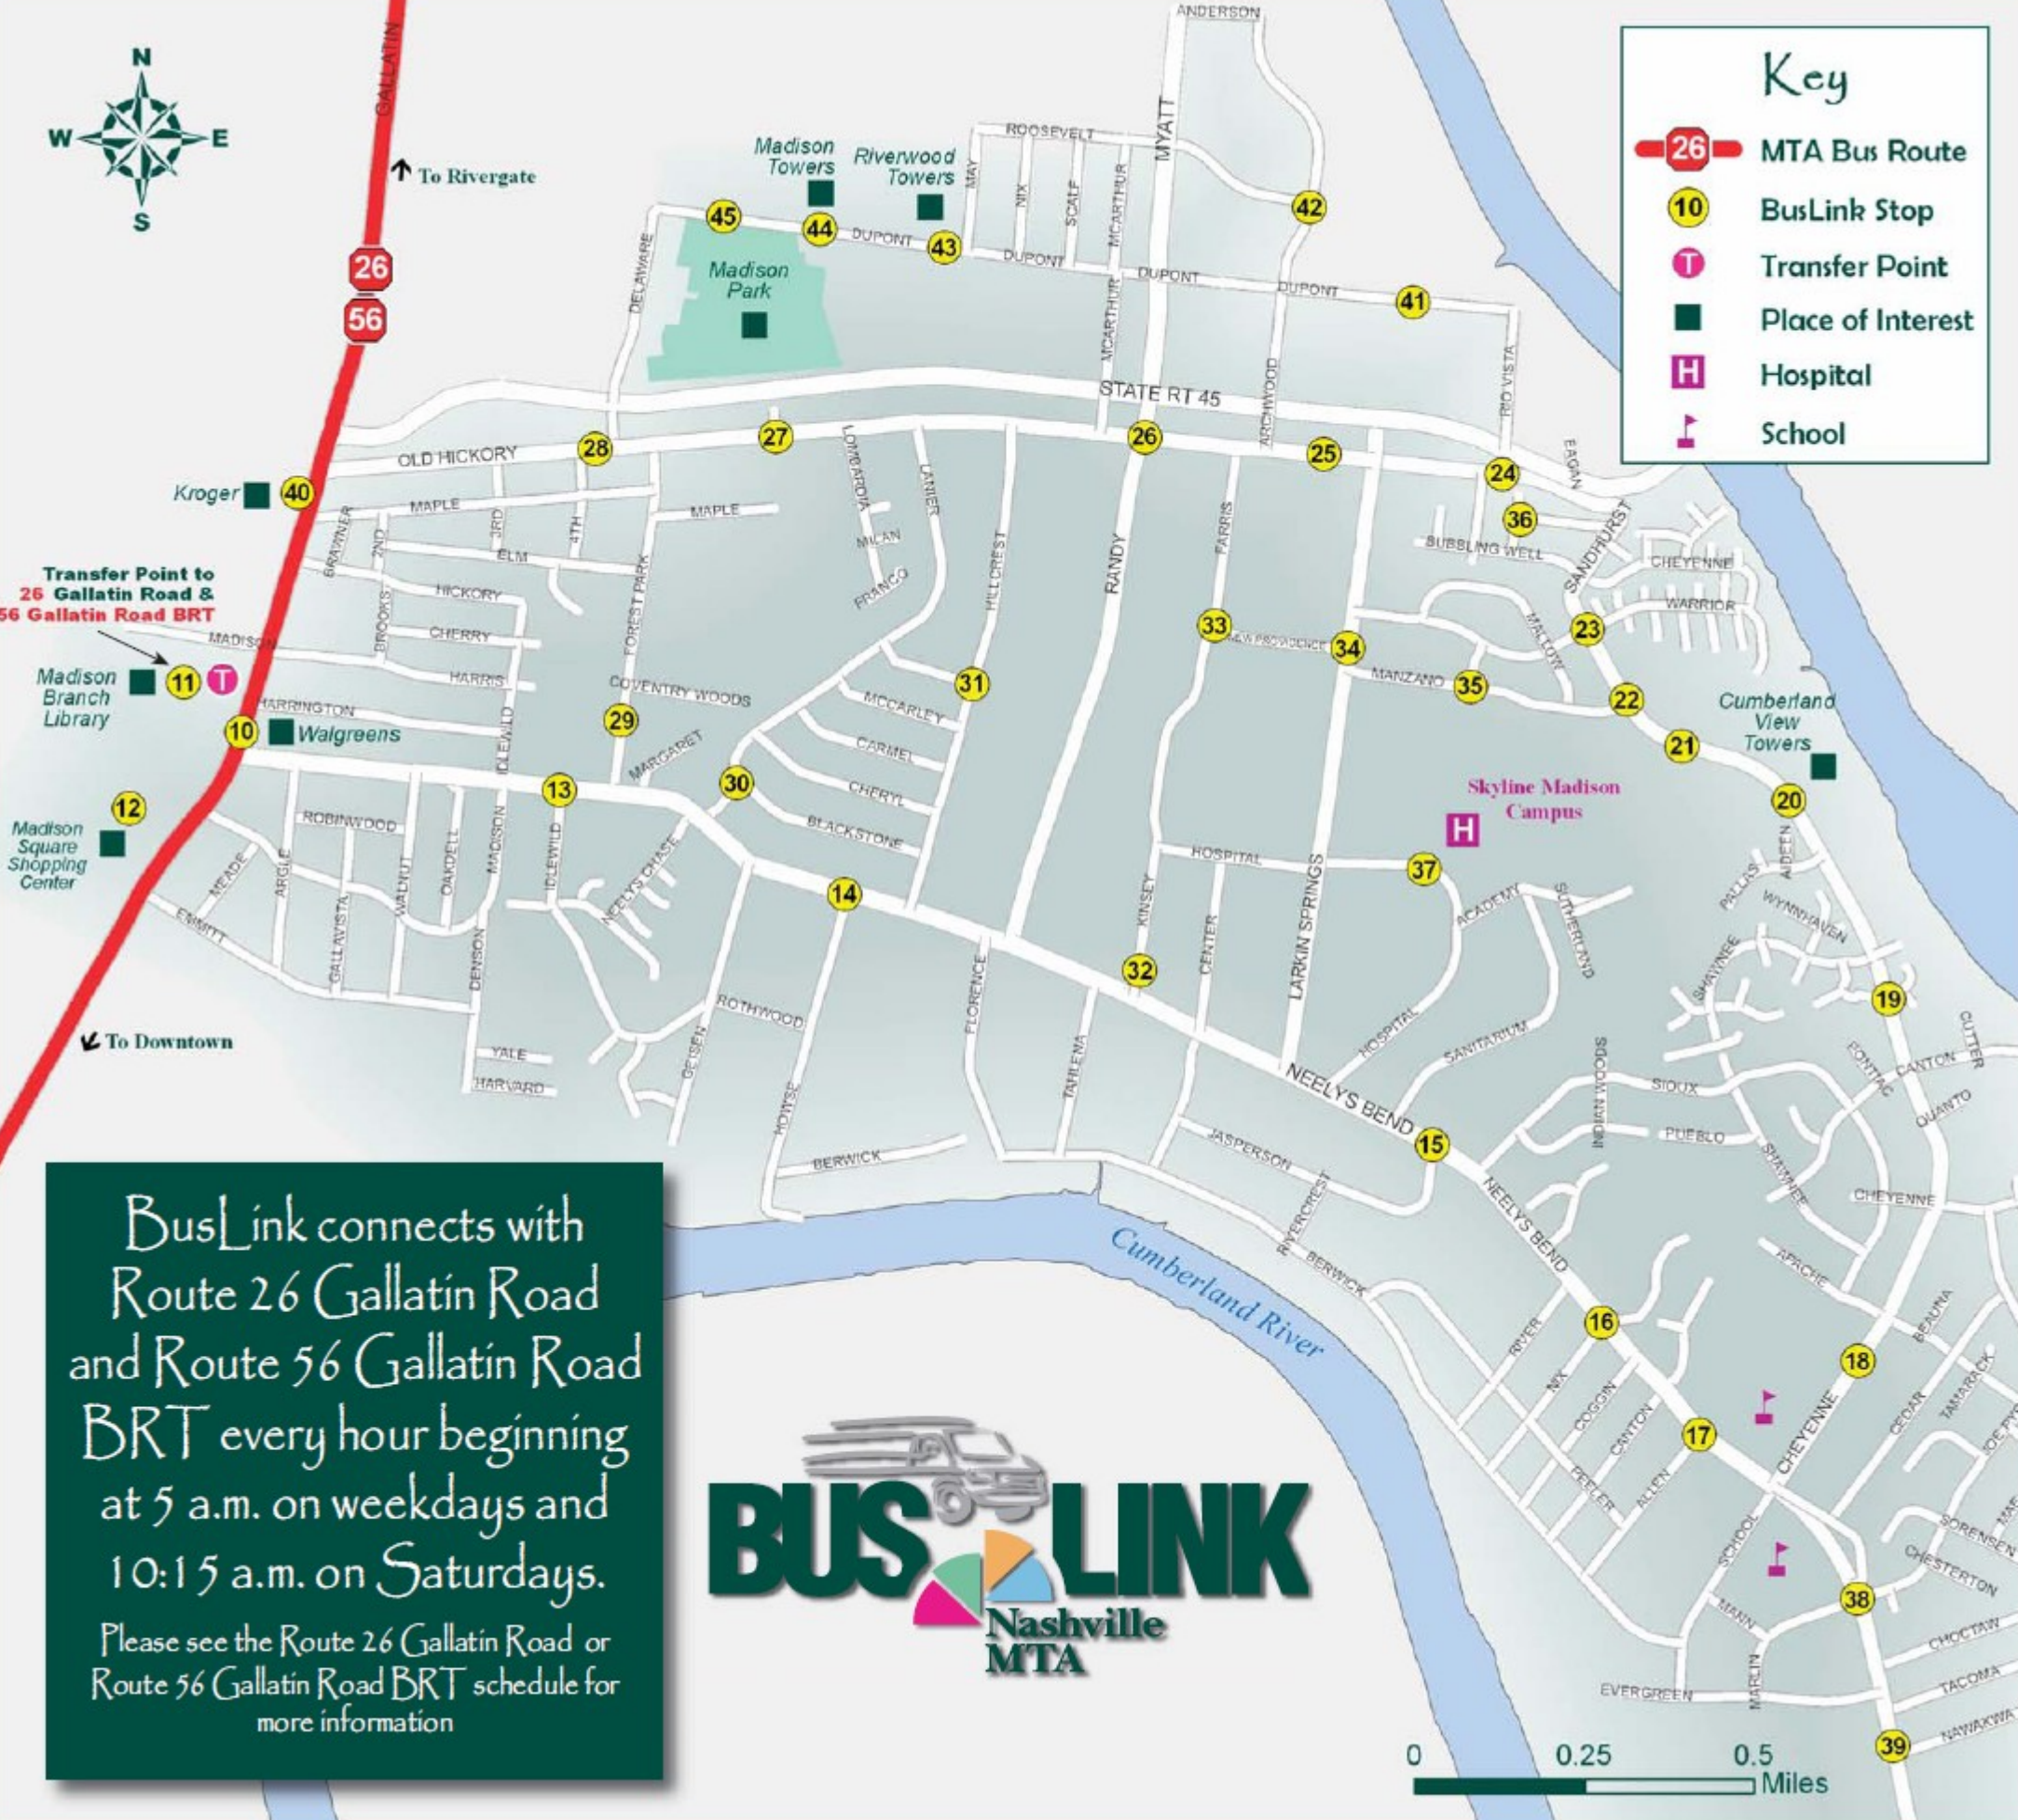

Key	
	MTA Bus Route
	BusLink Stop
	Transfer Point
	Place of Interest
	Hospital
	School

BusLink connects with Route 26 Gallatin Road and Route 56 Gallatin Road BRT every hour beginning at 5 a.m. on weekdays and 10:15 a.m. on Saturdays. Please see the Route 26 Gallatin Road or Route 56 Gallatin Road BRT schedule for more information