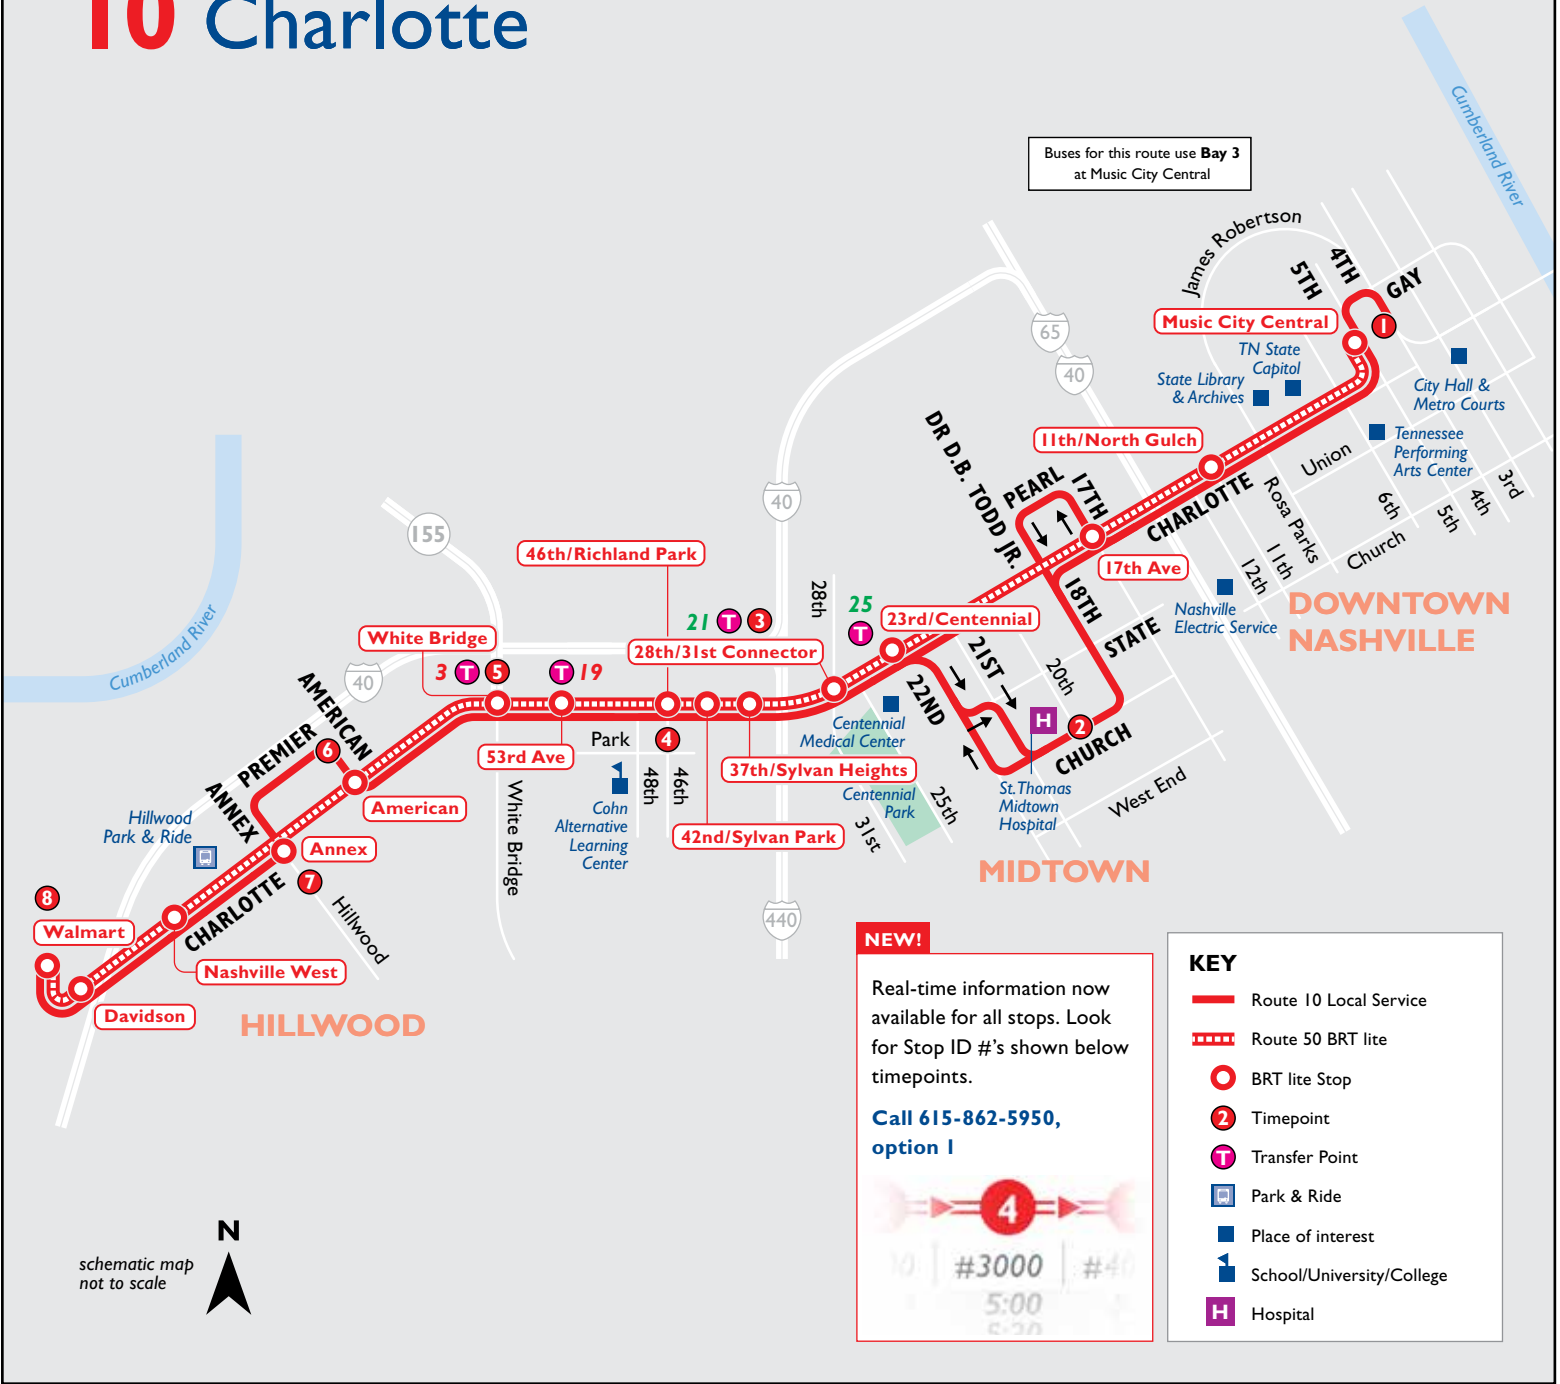

10 Charlotte

Route 10 - Charlotte buses stop at all bus stops.
Route 50 - Charlotte Pike BRT buses only stop at BRT lite stops.

WEEKDAYS to Downtown

Walmart	Annex	Premier & American	White Bridge	46th/Richland Park	28th/31st Connector	20th & Church	Music City Central
8	7	6	5	4	3	2	1
#2164	#2638	#2639	#624	#572	#553	#662	—
4:56	5:02	5:07	5:10	5:14	5:18	5:23	5:35
5:28	5:34	5:39	5:43	5:47	5:51	5:56	6:08
6:08	6:14	6:19	6:23	6:27	6:31	6:36	6:48
6:43	6:50	6:55	7:00	7:04	7:09	7:14	7:28
7:21	7:28	7:33	7:38	7:42	7:48	7:54	8:08
8:02	8:09	8:14	8:19	8:23	8:28	8:34	8:48
8:45	8:52	8:56	9:01	9:05	9:09	9:15	9:28
9:25	9:32	9:36	9:41	9:45	9:49	9:55	10:08
10:05	10:12	10:16	10:21	10:25	10:29	10:35	10:48
10:43	10:50	10:54	10:59	11:04	11:08	11:14	11:28
11:23	11:30	11:34	11:39	11:44	11:48	11:54	12:08
12:03	12:10	12:14	12:19	12:24	12:28	12:34	12:48
12:43	12:50	12:54	12:59	1:04	1:08	1:14	1:28
1:22	1:29	1:33	1:38	1:43	1:47	1:53	2:08
2:01	2:08	2:12	2:17	2:22	2:27	2:33	2:48
2:40	2:47	2:51	2:56	3:01	3:06	3:12	3:28
3:19	3:26	3:30	3:35	3:40	3:45	3:51	4:08
3:57	4:04	4:08	4:13	4:18	4:23	4:29	4:48
4:40	4:46	4:50	4:55	5:00	5:05	5:11	5:28
5:37	5:43	5:47	5:52	5:56	6:00	6:05	6:20
6:39	6:45	6:49	6:54	6:58	7:02	7:07	7:20
7:42	7:48	7:52	7:57	8:00	8:04	8:08	8:20
8:42	8:48	8:52	8:57	9:00	9:04	9:08	9:20
9:27	9:33	9:37	9:42	9:45	9:49	9:53	10:05
10:27	10:33	10:37	10:42	10:45	10:49	10:53	11:05

Bus Stop ID numbers shown below timepoints.

For additional service to this area, please see the schedule for Route 50 - Charlotte Pike BRT lite.

a.m. trips p.m. trips

WEEKDAYS from Downtown

Music City Central Bay 3	20th & Church	28th/31st Connector	46th/Richland Park	White Bridge	Premier & American	Annex	Walmart
1	2	3	4	5	6	7	8
#4424	#661	#552	#4085	#615	#1793	#594	#2164
5:15	5:26	5:30	5:34	5:38	5:42	5:45	5:52
5:40	5:51	5:55	5:59	6:03	6:07	6:10	6:17
6:25	6:37	6:41	6:46	6:50	6:54	6:58	7:05
7:05	7:19	7:24	7:29	7:34	7:38	7:42	7:49
7:45	7:59	8:04	8:09	8:14	8:18	8:22	8:29
8:25	8:39	8:44	8:49	8:54	8:58	9:02	9:09
9:05	9:18	9:23	9:28	9:33	9:37	9:41	9:48
9:45	9:58	10:03	10:08	10:13	10:17	10:21	10:28
10:25	10:38	10:43	10:48	10:53	10:57	11:01	11:08
11:05	11:18	11:23	11:28	11:33	11:37	11:41	11:48
11:45	11:58	12:03	12:08	12:13	12:17	12:21	12:28
12:25	12:38	12:43	12:48	12:53	12:57	1:01	1:08
1:05	1:18	1:23	1:28	1:33	1:37	1:41	1:48
1:45	1:58	2:03	2:08	2:13	2:17	2:21	2:28
2:25	2:39	2:45	2:50	2:55	3:00	3:04	3:11
3:05	3:19	3:25	3:31	3:37	3:42	3:46	3:53
3:45	3:59	4:05	4:12	4:18	4:23	4:27	4:34
4:25	4:39	4:45	4:52	4:58	5:03	5:07	5:14
5:05	5:19	5:25	5:33	5:39	5:44	5:48	5:55
5:45	5:58	6:03	6:08	6:14	6:19	6:23	6:30
6:30	6:42	6:46	6:51	6:55	7:00	7:04	7:11
7:30	7:42	7:46	7:51	7:55	8:00	8:04	8:11
8:30	8:42	8:46	8:51	8:55	9:00	9:04	9:11
9:30	9:41	9:45	9:49	9:53	9:58	10:02	10:09
10:15	10:26	10:30	10:34	10:38	10:43	10:47	10:54
11:15	11:26	11:30	11:34	11:38	11:43	11:47	11:54

• This bus departs from Music City Central Bay 1.

Bus Stop ID numbers shown below timepoints.