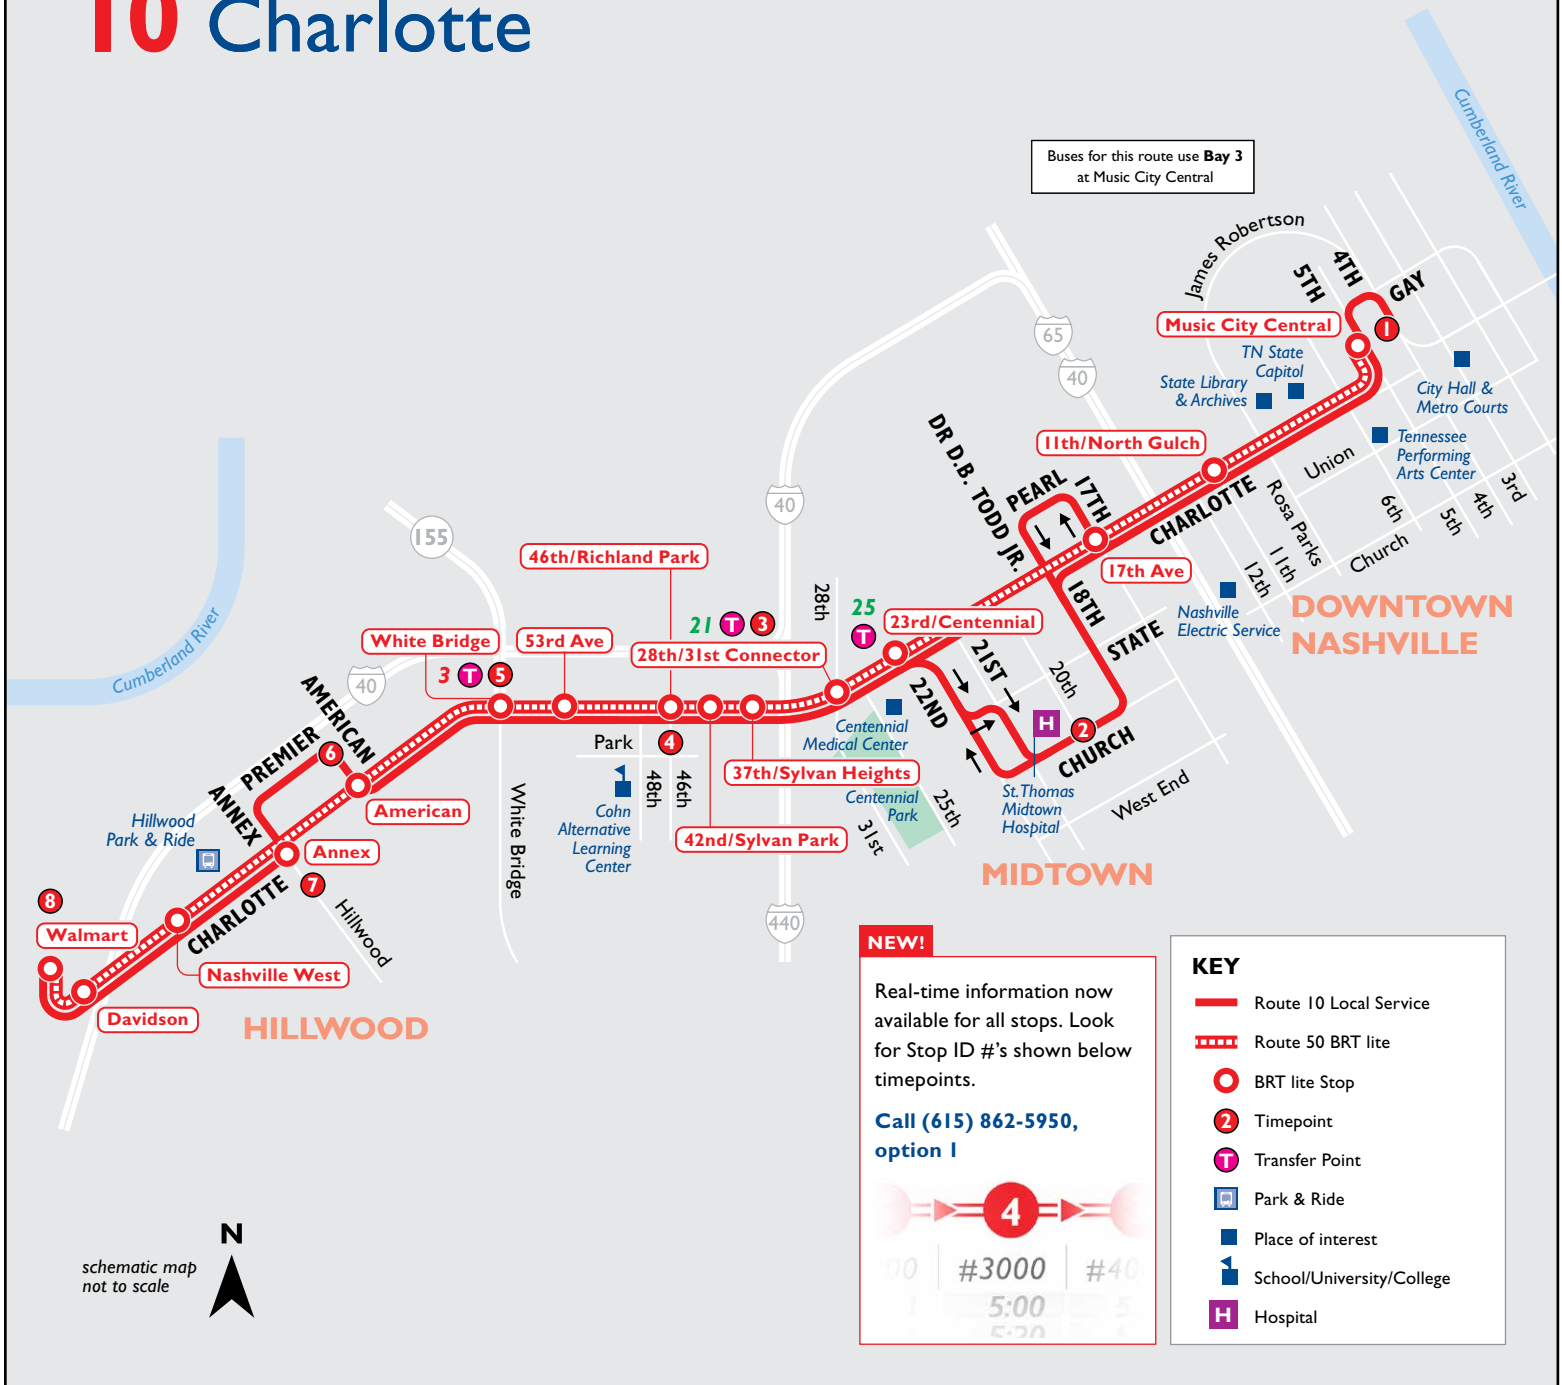

10 Charlotte

NEW!

Real-time information now available for all stops. Look for Stop ID #'s shown below timepoints.

Call (615) 862-5950, option 1

KEY

- Route 10 Local Service
- Route 50 BRT lite
- BRT lite Stop
- Timepoint
- Transfer Point
- Park & Ride
- Place of interest
- School/University/College
- Hospital

Route 10 - Charlotte buses stop at all bus stops.
Route 50 - Charlotte Pike BRT buses only stop at BRT lite stops.

WEEKDAYS to Downtown

Walmart	Annex	Premier & American	White Bridge	46th/Richland Park	28th/31st Connector	20th & Church	Music City Central
8	7	6	5	4	3	2	1
#2164	#2638	#2639	#624	#572	#553	#662	—
4:56	5:02	5:07	5:10	5:14	5:18	5:23	5:35
5:28	5:34	5:39	5:43	5:47	5:51	5:56	6:08
6:08	6:14	6:19	6:23	6:27	6:31	6:36	6:48
6:43	6:50	6:55	7:00	7:04	7:09	7:14	7:28
7:21	7:28	7:33	7:38	7:42	7:48	7:54	8:08
8:02	8:09	8:14	8:19	8:23	8:28	8:34	8:48
8:45	8:52	8:56	9:01	9:05	9:09	9:15	9:28
9:25	9:32	9:36	9:41	9:45	9:49	9:55	10:08
10:05	10:12	10:16	10:21	10:25	10:29	10:35	10:48
10:43	10:50	10:54	10:59	11:04	11:08	11:14	11:28
11:23	11:30	11:34	11:39	11:44	11:48	11:54	12:08
12:03	12:10	12:14	12:19	12:24	12:28	12:34	12:48
12:43	12:50	12:54	12:59	1:04	1:08	1:14	1:28
1:22	1:29	1:33	1:38	1:43	1:47	1:53	2:08
2:01	2:08	2:12	2:17	2:22	2:27	2:33	2:48
2:40	2:47	2:51	2:56	3:01	3:06	3:12	3:28
3:19	3:26	3:30	3:35	3:40	3:45	3:51	4:08
3:57	4:04	4:08	4:13	4:18	4:23	4:29	4:48
4:40	4:46	4:50	4:55	5:00	5:05	5:11	5:28
5:37	5:43	5:47	5:52	5:56	6:00	6:05	6:20
6:39	6:45	6:49	6:54	6:58	7:02	7:07	7:20
7:42	7:48	7:52	7:57	8:00	8:04	8:08	8:20
8:42	8:48	8:52	8:57	9:00	9:04	9:08	9:20
9:27	9:33	9:37	9:42	9:45	9:49	9:53	10:05
10:27	10:33	10:37	10:42	10:45	10:49	10:53	11:05

Bus Stop ID numbers shown below timepoints.

For additional service to this area, please see the schedule for Route 50 - Charlotte Pike BRT lite.

a.m. trips | p.m. trips