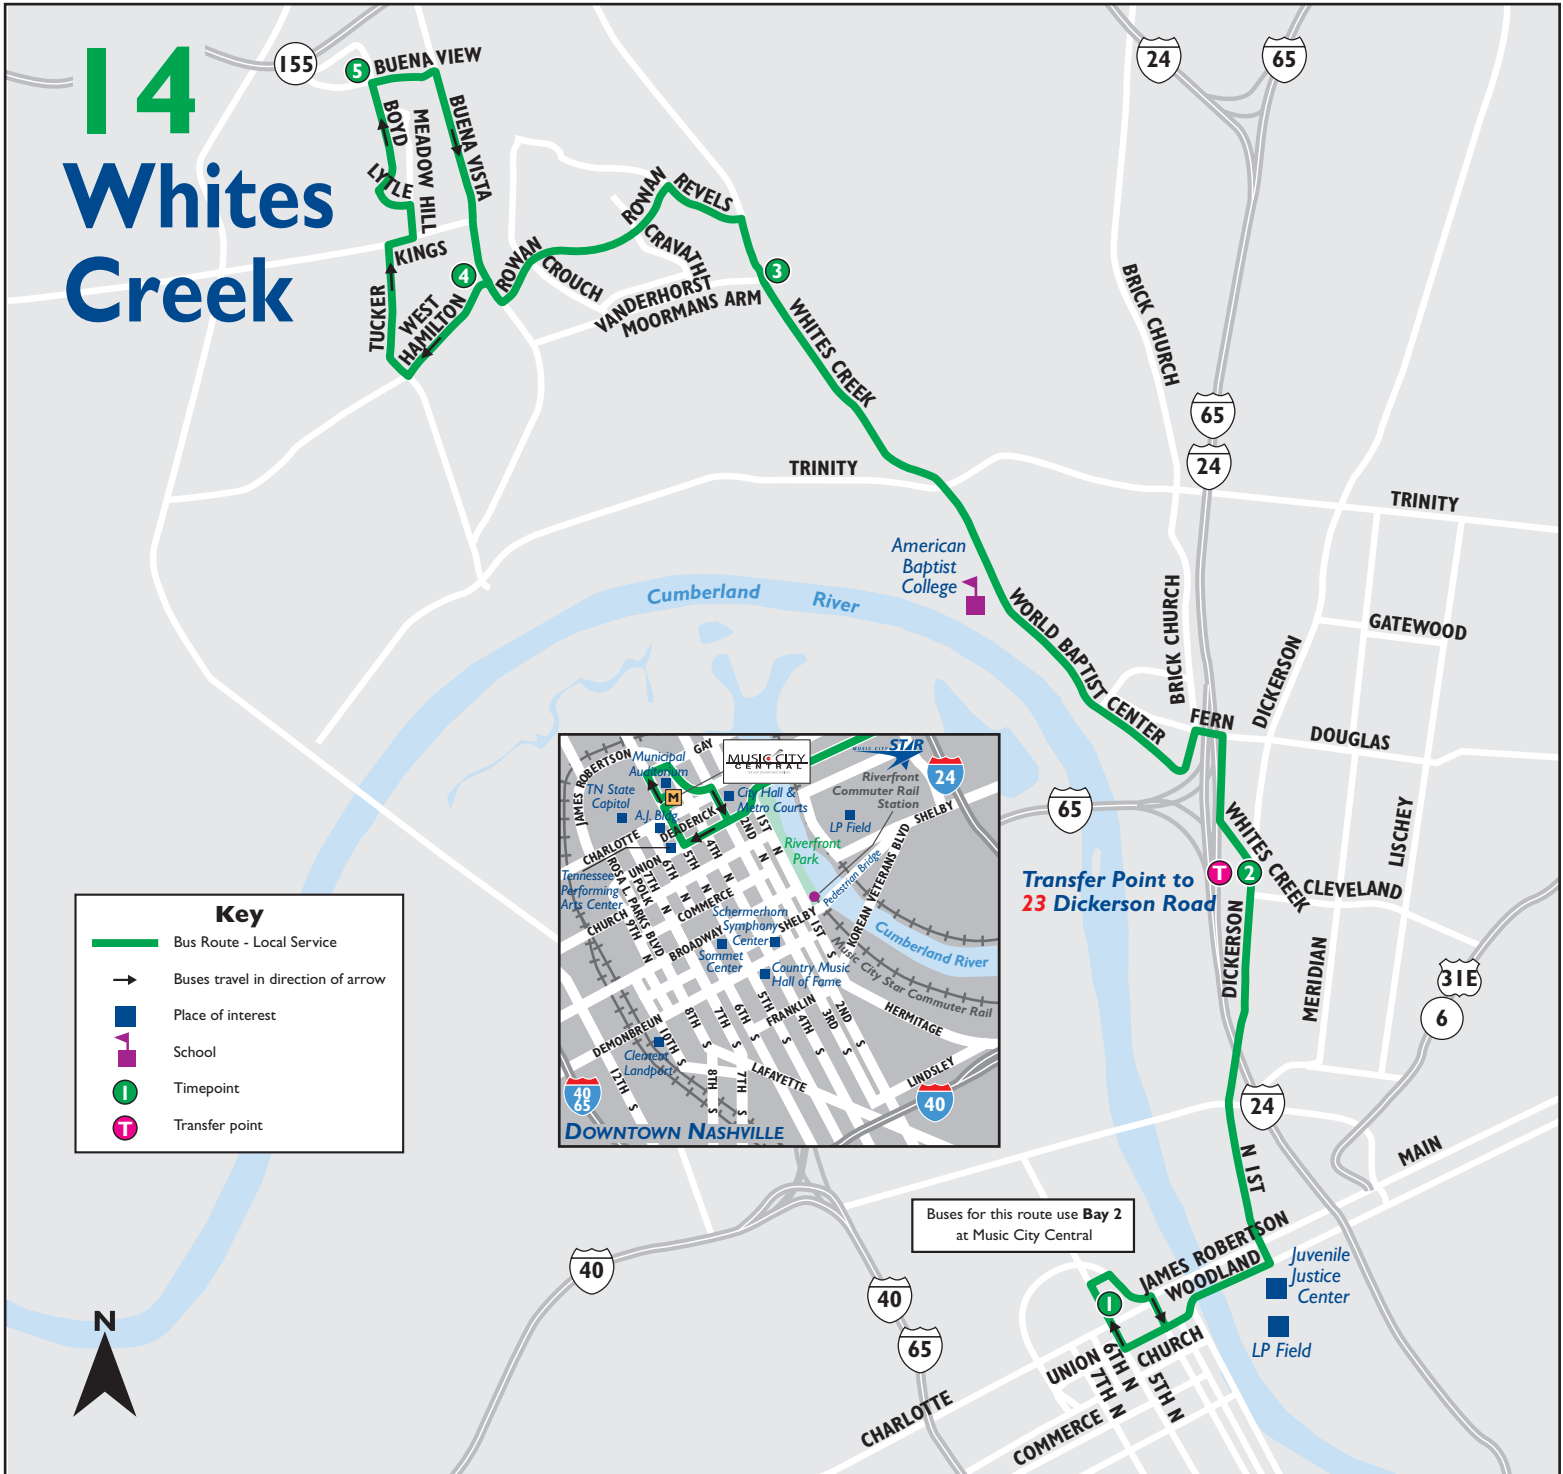

14 Whites Creek

Key

- Bus Route - Local Service
- Buses travel in direction of arrow
- Place of interest
- School
- Timepoint
- Transfer point