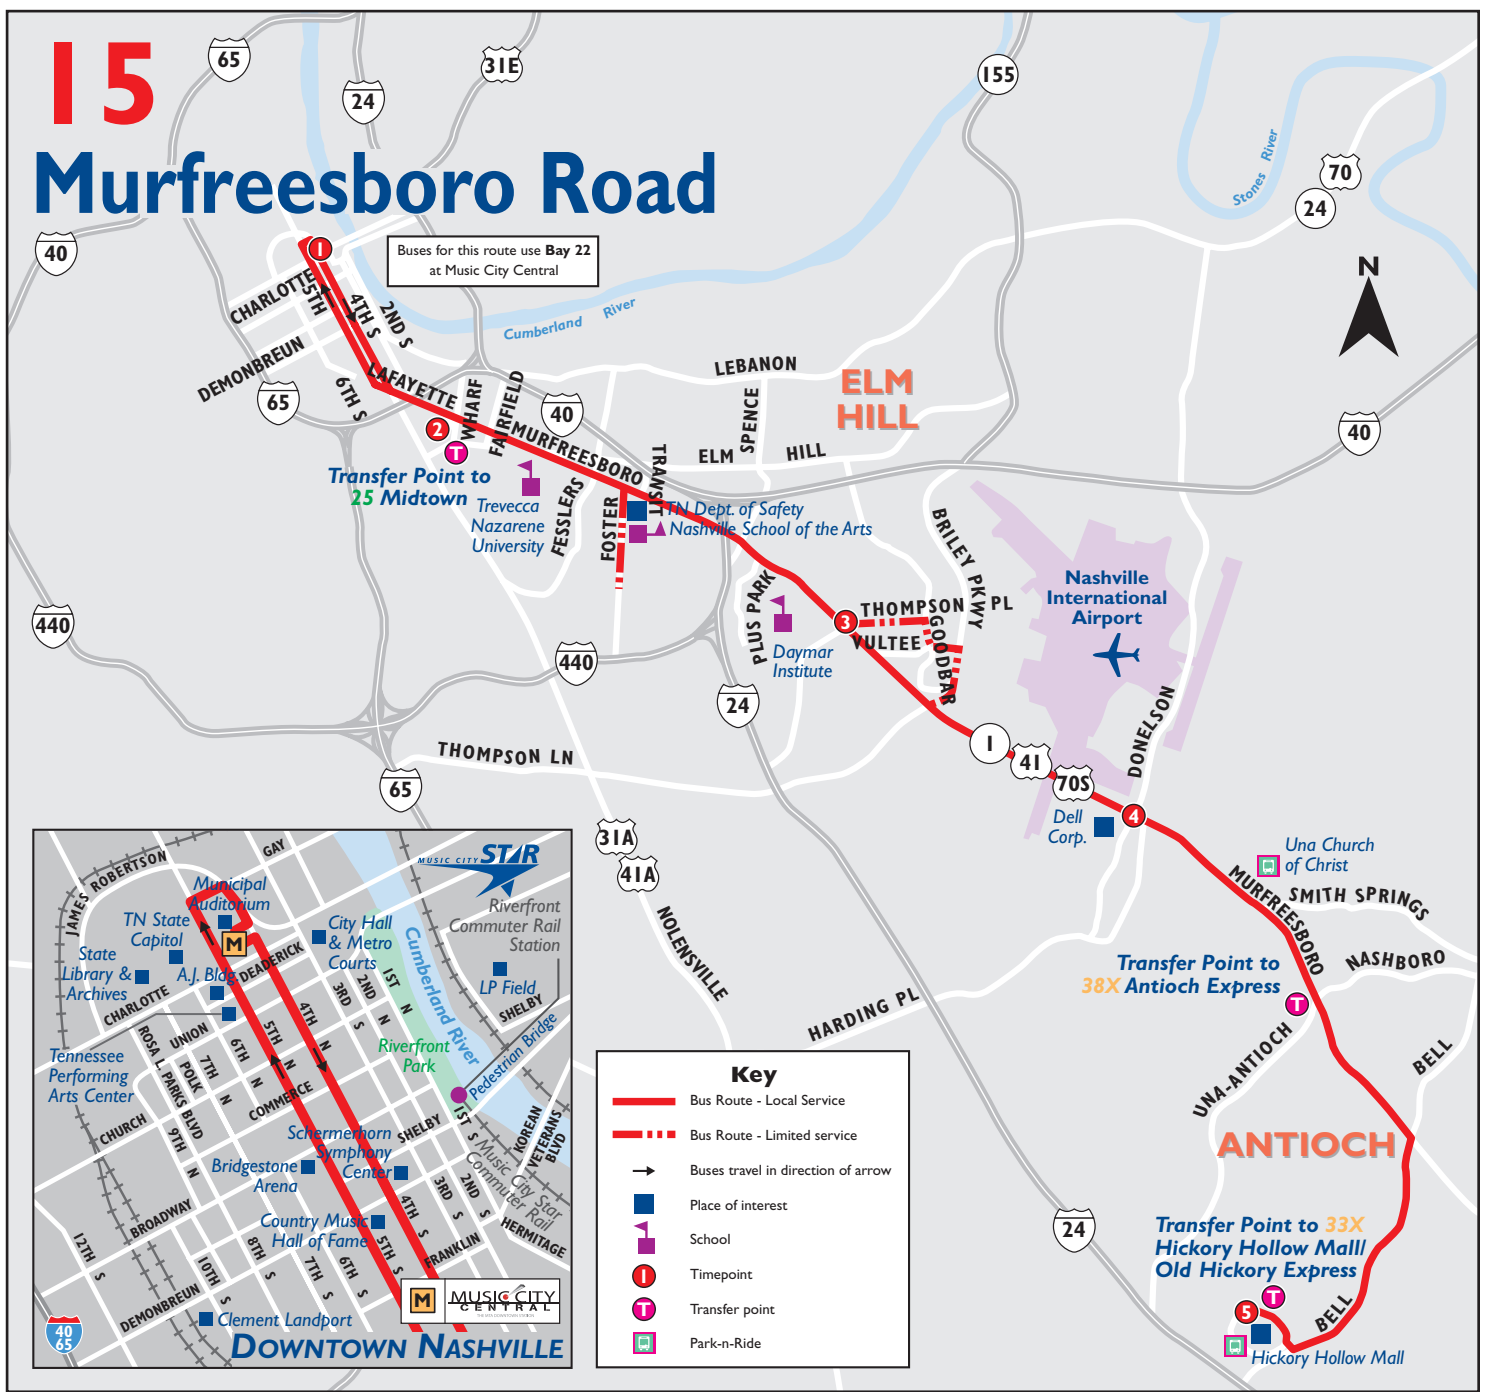

### Music City Central

The main transfer point is located at Music City Central (400 Charlotte Avenue).

### Destination Signs

Every MTA bus is marked with a route number as well as the destination name or area. All express routes are designated by an "X" following the route number. If you have questions about where a bus is going, please ask the driver as you board.

## WEEKDAYS to Downtown

Hickory Hollow Mall	Donelson & Murfreesboro Road	Thompson & Murfreesboro Road	Lafayette & Wharf	Music City Central
5	4	3	2	1
Average trip times from this stop	16 minutes	23 minutes	36 minutes	50 minutes
4:45	5:01	5:07	5:21	5:35
5:21	5:37	5:43	5:57	6:11
5:37	5:54	6:01	6:15	6:29
5:58	6:15	6:21	6:35	6:48
6:15	6:32	6:38	6:52	7:05
6:31	6:48	6:55	7:10	7:23
6:42	7:01	7:08*	7:28	7:41
7:05	7:24	7:31	7:46	7:59
7:20	7:42	7:51	8:09	8:20
7:53	8:09	8:16	8:29	8:41
8:15	8:31	8:38	8:51	9:03
8:35	8:51	8:58	9:11	9:23
8:56	9:12	9:19	9:32	9:44
9:17	9:33	9:40	9:53	10:05
9:38	9:54	10:01	10:14	10:26
9:59	10:15	10:22	10:35	10:47
10:20	10:36	10:43	10:56	11:08
10:39	10:55	11:02	11:16	11:29
10:56	11:15	11:22*	11:42	11:55
11:21	11:37	11:44	11:58	12:11
11:42	11:58	12:05	12:19	12:32
12:03	12:19	12:26	12:40	12:53
12:24	12:40	12:47	1:01	1:14
12:46	1:02	1:09	1:22	1:36
1:06	1:22	1:29	1:42	1:56
1:27	1:43	1:50	2:03	2:17
1:48	2:04	2:11	2:24	2:38
2:14	2:31	2:38	2:52	3:07
2:31	2:50	2:57*	3:22	3:35
2:56	3:13	3:20	3:34	3:49
3:10	3:27	3:34	3:48	4:03
3:24	3:41	3:48	4:02	4:17
3:38	3:55	4:02	4:16	4:31
3:53	4:10	4:17	4:31	4:45
4:06	4:24	4:31	4:45	4:59
4:20	4:38	4:45	4:59	5:13
4:34	4:52	4:59	5:13	5:27
4:49	5:06	5:13	5:27	5:41
5:03	5:20	5:27	5:41	5:55
5:18	5:35	5:42	5:56	6:10
6:20	6:35	6:41	6:54	7:07
7:20	7:35	7:41	7:53	8:07
8:20	8:35	8:41	8:53	9:07
9:26	9:41	9:47	9:57	10:07
10:06	10:21	10:27	10:37	10:47
		10:48♦	10:58	11:08