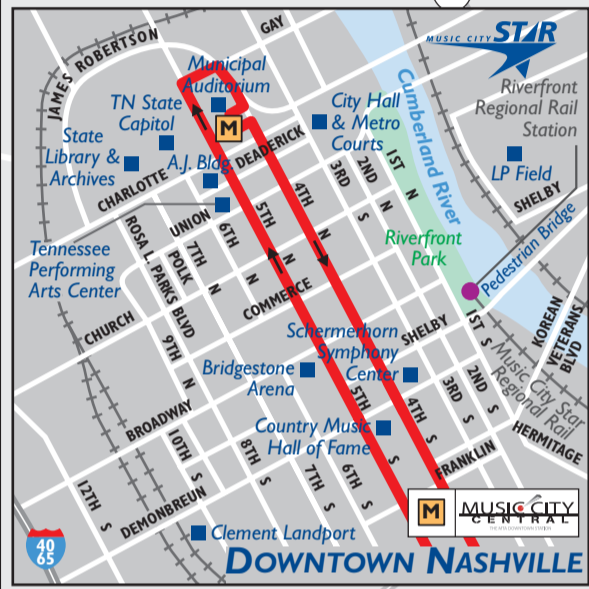

### Music City Central

The main transfer station is located at Music City Central (400 Charlotte Avenue).

### Destination Signs

Every MTA bus is marked with a route number as well as the destination name or area. All express routes are designated by an "X" following the route number. If you have questions about where a bus is going, please ask the driver as you board.

## WEEKDAYS to Downtown

	5 Hickory Hollow Mall	4 Donelson & Thompson & Murfreesboro Road	3 Murfreesboro Road	2 Lafayette & Wharf	1 Music City Central
Average trip times from this stop	16 minutes	23 minutes	36 minutes		50 minutes
4:46	5:02	5:07	5:19	5:33	
5:20	5:37	5:42	5:56	6:10	
5:39	5:57	6:02	6:16	6:30	
5:59	6:17	6:22	6:36	6:50	
6:18	6:36	6:41	6:56	7:10	
6:35	6:54	7:00	7:16	7:30	
6:49	7:08	7:15	7:36	7:50	
7:11	7:31	7:37	7:53	8:07	
7:29	7:49	7:55	8:13	8:27	
7:53	8:10	8:16	8:33	8:47	
8:18	8:34	8:40	8:54	9:07	
8:38	8:54	9:00	9:14	9:27	
8:58	9:14	9:20	9:34	9:47	
9:19	9:35	9:40	9:54	10:07	
9:38	9:54	9:59	10:14	10:27	
9:57	10:13	10:19	10:34	10:47	
10:16	10:32	10:38	10:53	11:07	
10:36	10:52	10:58	11:13	11:27	
10:48	11:04	11:10	11:33	11:47	
11:19	11:35	11:40	11:53	12:07	
11:39	11:55	12:00	12:13	12:27	
11:59	12:15	12:20	12:33	12:47	
12:20	12:35	12:40	12:53	1:07	
12:36	12:54	12:59	1:13	1:27	
12:57	1:14	1:19	1:33	1:47	
1:17	1:34	1:39	1:53	2:07	
1:37	1:54	1:59	2:13	2:27	
1:57	2:14	2:19	2:33	2:47	
2:17	2:34	2:39	2:53	3:07	
2:36	2:53	2:58	3:13	3:27	
2:43	3:01	3:06	3:34	3:47	
3:16	3:32	3:38	3:53	4:07	
3:36	3:52	3:58	4:13	4:27	
3:56	4:12	4:18	4:33	4:47	
4:14	4:31	4:37	4:53	5:07	
4:33	4:51	4:57	5:13	5:27	
4:54	5:12	5:18	5:33	5:47	
5:13	5:31	5:37	5:51	6:05	
6:17	6:32	6:37	6:51	7:05	
7:18	7:33	7:38	7:51	8:05	
8:18	8:33	8:38	8:51	9:05	
9:23	9:38	9:43	9:54	10:05	
10:06	10:21	10:25	10:36	10:45	
		10:49	10:56	11:05	