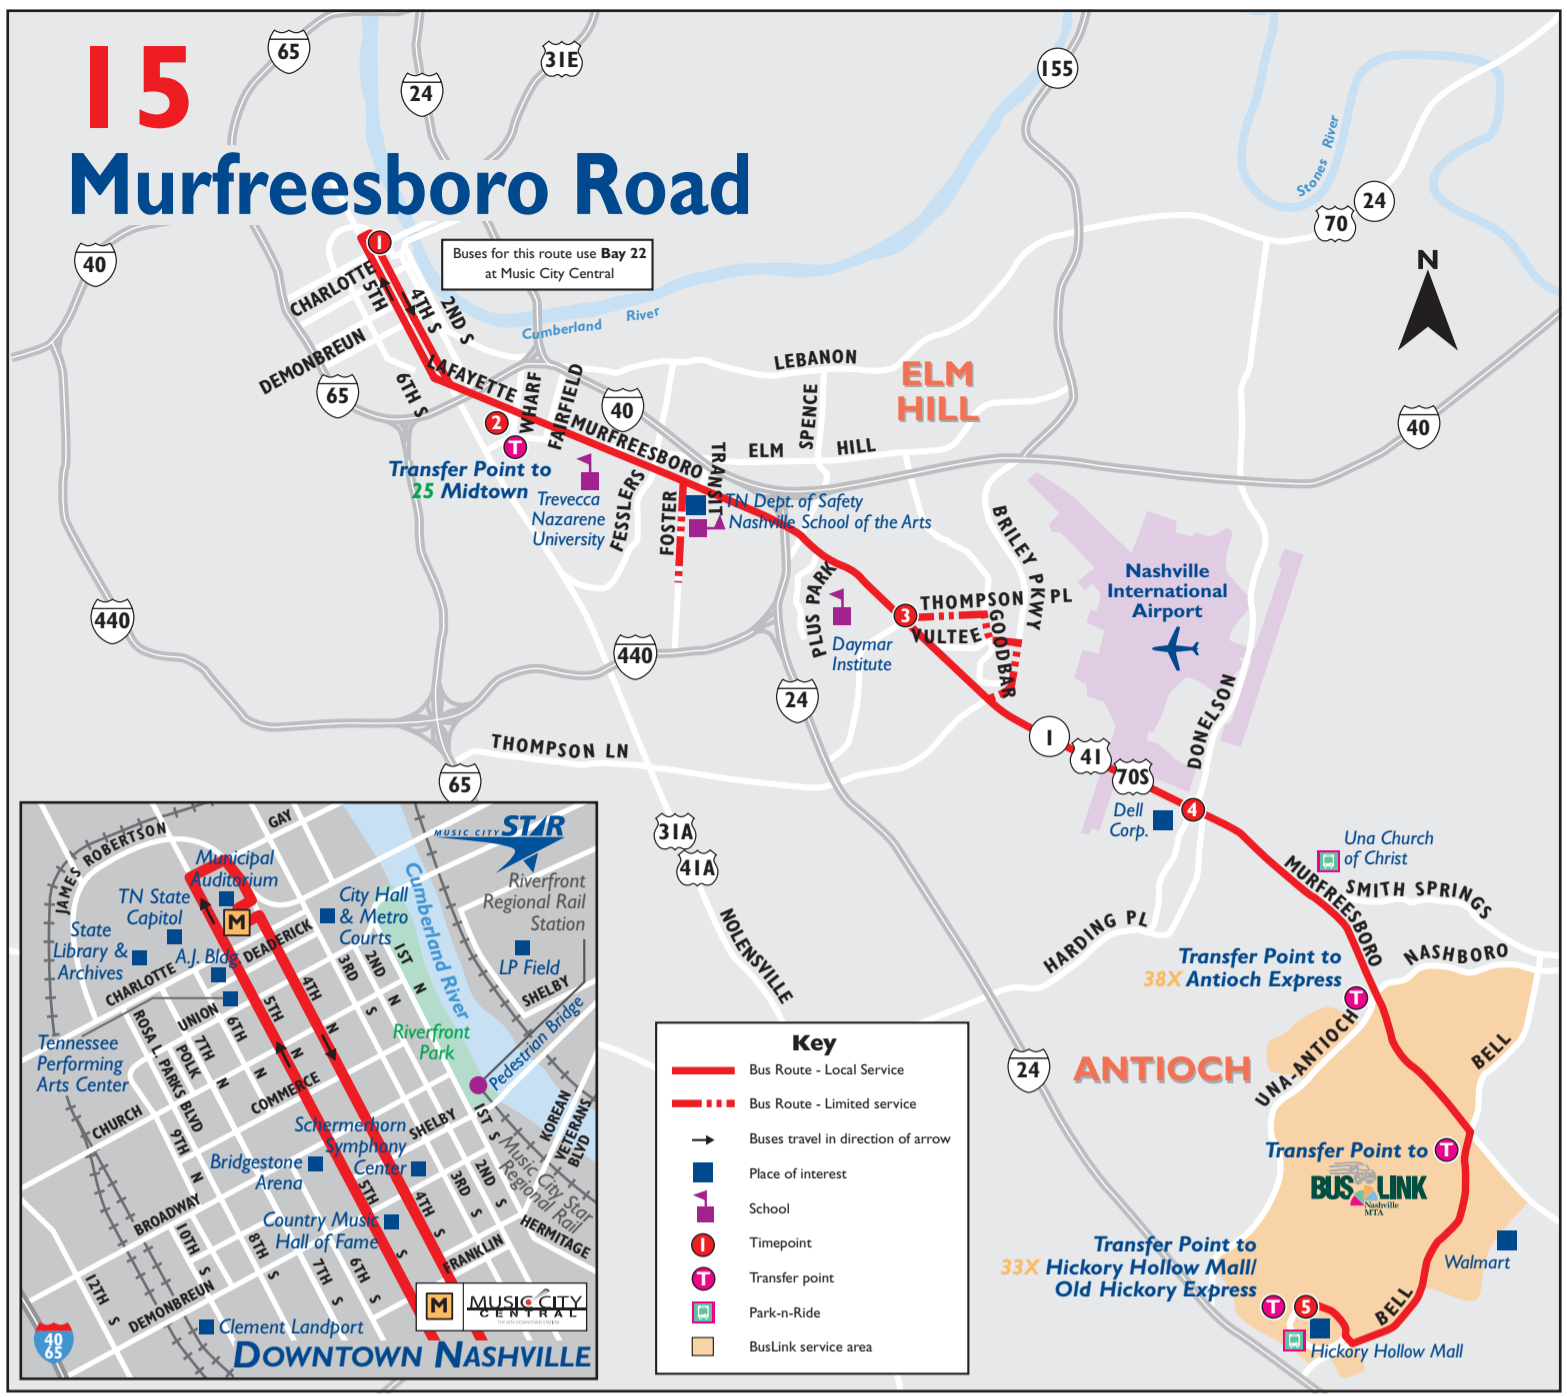

### Music City Central

The main transfer station is located at Music City Central (400 Charlotte Avenue).

## WEEKDAYS to Downtown

	5 Hickory Hollow Mall	4 Donelson & Thompson & Murfreesboro Road	3 Murfreesboro Road	2 Lafayette & Wharf	1 Music City Central
Average trip times from this stop	16 minutes	23 minutes	36 minutes		50 minutes
4:46	5:02	5:07	5:19	5:33	
5:20	5:37	5:42	5:56	6:10	
5:39	5:57	6:02	6:16	6:30	
5:59	6:17	6:22	6:36	6:50	
6:18	6:36	6:41	6:56	7:10	
6:35	6:54	7:00	7:16	7:30	
6:49	7:08	7:15	7:36	7:50	
7:11	7:31	7:37	7:53	8:07	
7:29	7:49	7:55	8:13	8:27	
7:53	8:10	8:16	8:33	8:47	
8:18	8:34	8:40	8:54	9:07	
8:38	8:54	9:00	9:14	9:27	
8:58	9:14	9:20	9:34	9:47	
9:19	9:35	9:40	9:54	10:07	
9:38	9:54	9:59	10:14	10:27	
9:57	10:13	10:19	10:34	10:47	
10:16	10:32	10:38	10:53	11:07	
10:36	10:52	10:58	11:13	11:27	
10:48	11:04	11:10	11:33	11:47	
11:19	11:35	11:40	11:53	12:07	
11:39	11:55	12:00	12:13	12:27	
11:59	12:15	12:20	12:33	12:47	
12:20	12:35	12:40	12:53	1:07	
12:36	12:54	12:59	1:13	1:27	
12:57	1:14	1:19	1:33	1:47	
1:17	1:34	1:39	1:53	2:07	
1:37	1:54	1:59	2:13	2:27	
1:57	2:14	2:19	2:33	2:47	
2:17	2:34	2:39	2:53	3:07	
2:36	2:53	2:58	3:13	3:27	
2:43	3:01	3:06	3:34	3:47	
3:16	3:32	3:38	3:53	4:07	
3:36	3:52	3:58	4:13	4:27	
3:56	4:12	4:18	4:33	4:47	
4:14	4:31	4:37	4:53	5:07	
4:33	4:51	4:57	5:13	5:27	
4:54	5:12	5:18	5:33	5:47	
5:13	5:31	5:37	5:51	6:05	
6:17	6:32	6:37	6:51	7:05	
7:18	7:33	7:38	7:51	8:05	
8:18	8:33	8:38	8:51	9:05	
9:23	9:38	9:43	9:54	10:05	
10:06	10:21	10:25	10:36	10:45	
		10:49	10:56	11:05	