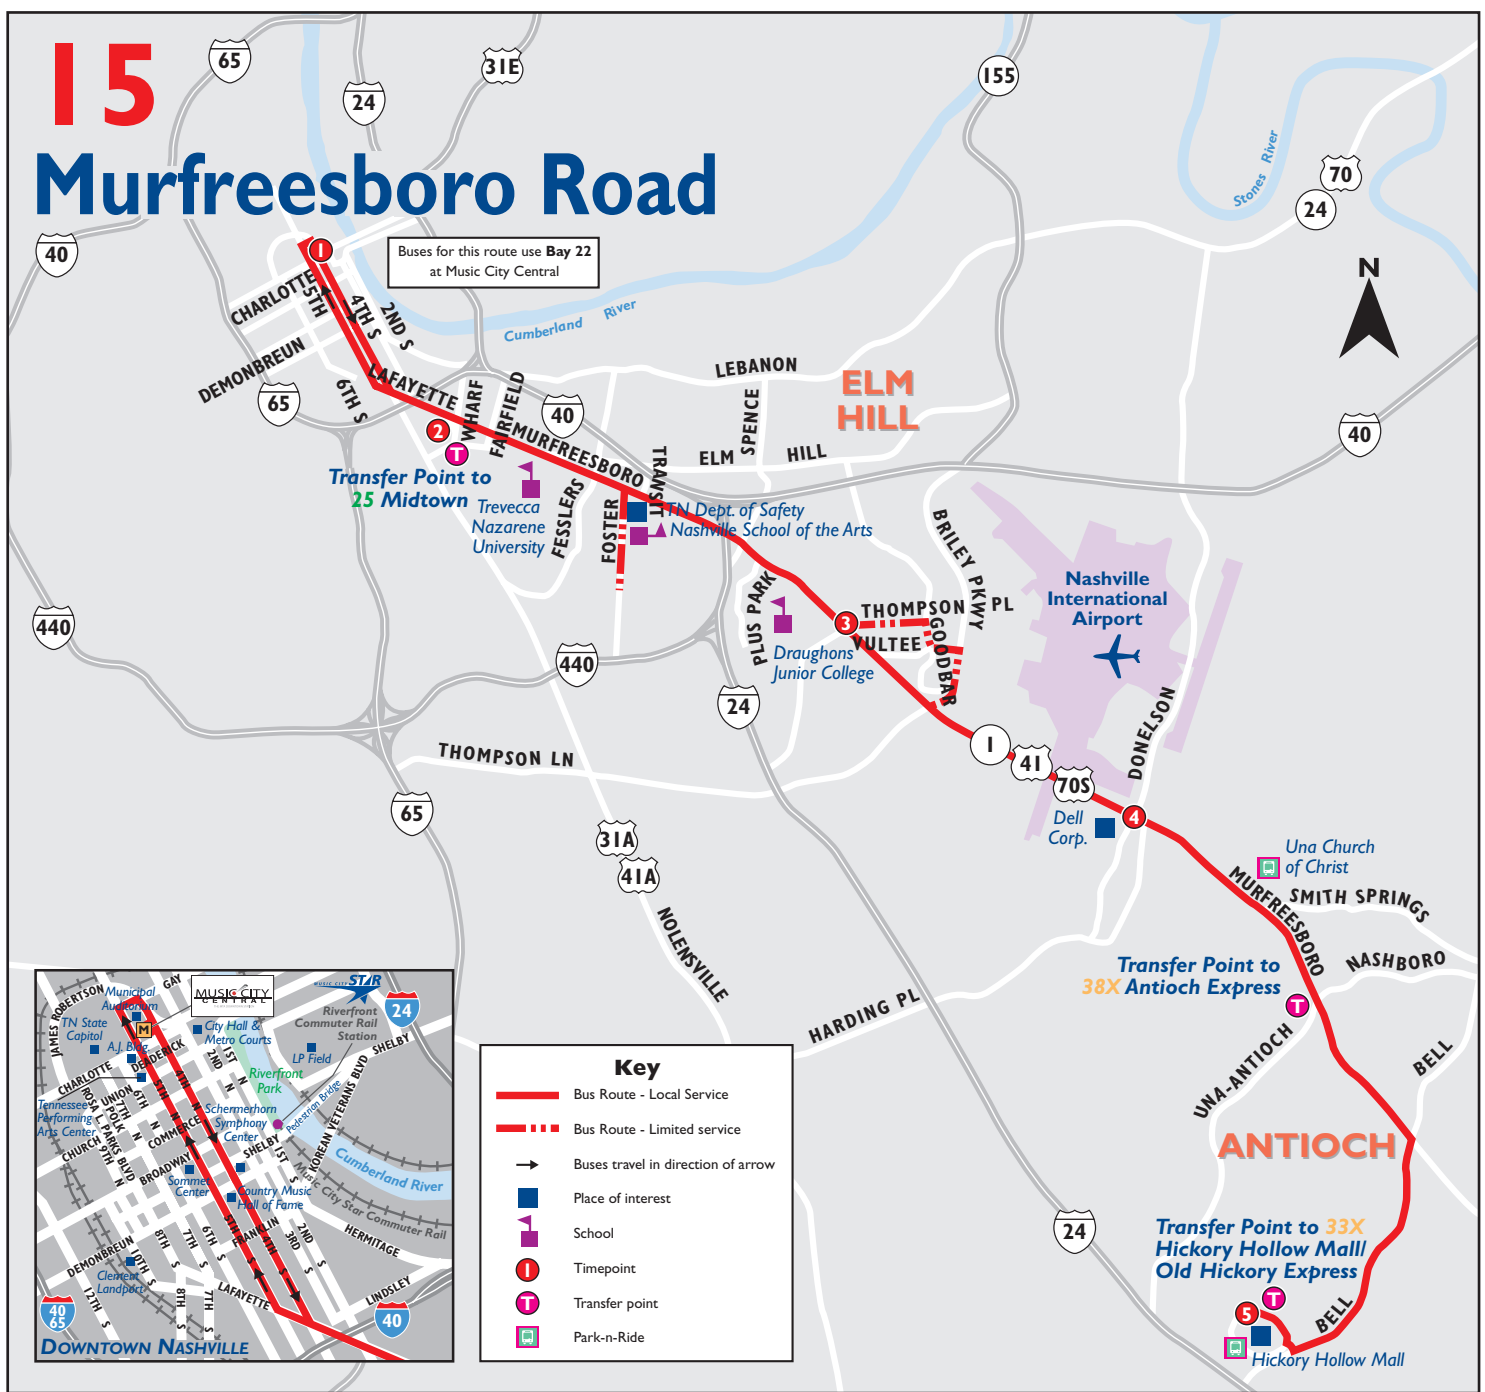

Music City Central

The main transfer point is located at Music City Central (400 Charlotte Avenue).

Destination Signs

Every MTA bus is marked with a route number as well as the destination name or area. All express routes are designated by an "X" following the route number. If you have questions about where a bus is going, please ask the driver as you board.

15 Murfreesboro Road

WEEKDAYS to Downtown

Average trip times from this stop	5	4	3	2	1
	Hickory Hollow Mall	Donelson & Murfreesboro Road	Thompson & Murfreesboro Road	Lafayette & Wharf	Music City Central
4:45	5:01	5:07	5:21	5:35	
5:21	5:37	5:43	5:57	6:11	
5:37	5:54	6:01	6:15	6:29	
5:58	6:15	6:21	6:35	6:48	
6:15	6:32	6:38	6:52	7:05	
6:31	6:48	6:55	7:10	7:23	
6:42	7:01	7:08*	7:28	7:41	
7:05	7:24	7:31	7:46	7:59	
7:20	7:42	7:51	8:09	8:20	
7:53	8:09	8:16	8:29	8:41	
8:15	8:31	8:38	8:51	9:03	
8:35	8:51	8:58	9:11	9:23	
8:56	9:12	9:19	9:32	9:44	
9:17	9:33	9:40	9:53	10:05	
9:38	9:54	10:01	10:14	10:26	
9:59	10:15	10:22	10:35	10:47	
10:20	10:36	10:43	10:56	11:08	
10:39	10:55	11:02	11:16	11:29	
10:56	11:15	11:22*	11:42	11:55	
11:21	11:37	11:44	11:58	12:11	
11:42	11:58	12:05	12:19	12:32	
12:03	12:19	12:26	12:40	12:53	
12:24	12:40	12:47	1:01	1:14	
12:46	1:02	1:09	1:22	1:36	
1:06	1:22	1:29	1:42	1:56	
1:27	1:43	1:50	2:03	2:17	
1:48	2:04	2:11	2:24	2:38	
2:14	2:31	2:38	2:52	3:07	
2:31	2:50	2:57*	3:22	3:35	
2:56	3:13	3:20	3:34	3:49	
3:10	3:27	3:34	3:48	4:03	
3:24	3:41	3:48	4:02	4:17	
3:38	3:55	4:02	4:16	4:31	
3:53	4:10	4:17	4:31	4:45	
4:06	4:24	4:31	4:45	4:59	
4:20	4:38	4:45	4:59	5:13	
4:34	4:52	4:59	5:13	5:27	
4:49	5:06	5:13	5:27	5:41	
5:03	5:20	5:27	5:41	5:55	
5:18	5:35	5:42	5:56	6:10	
6:20	6:35	6:41	6:54	7:07	
7:20	7:35	7:41	7:53	8:07	
8:20	8:35	8:41	8:53	9:07	
9:26	9:41	9:47	9:57	10:07	
10:06	10:21	10:27	10:37	10:47	
		10:48♦	10:58	11:08	