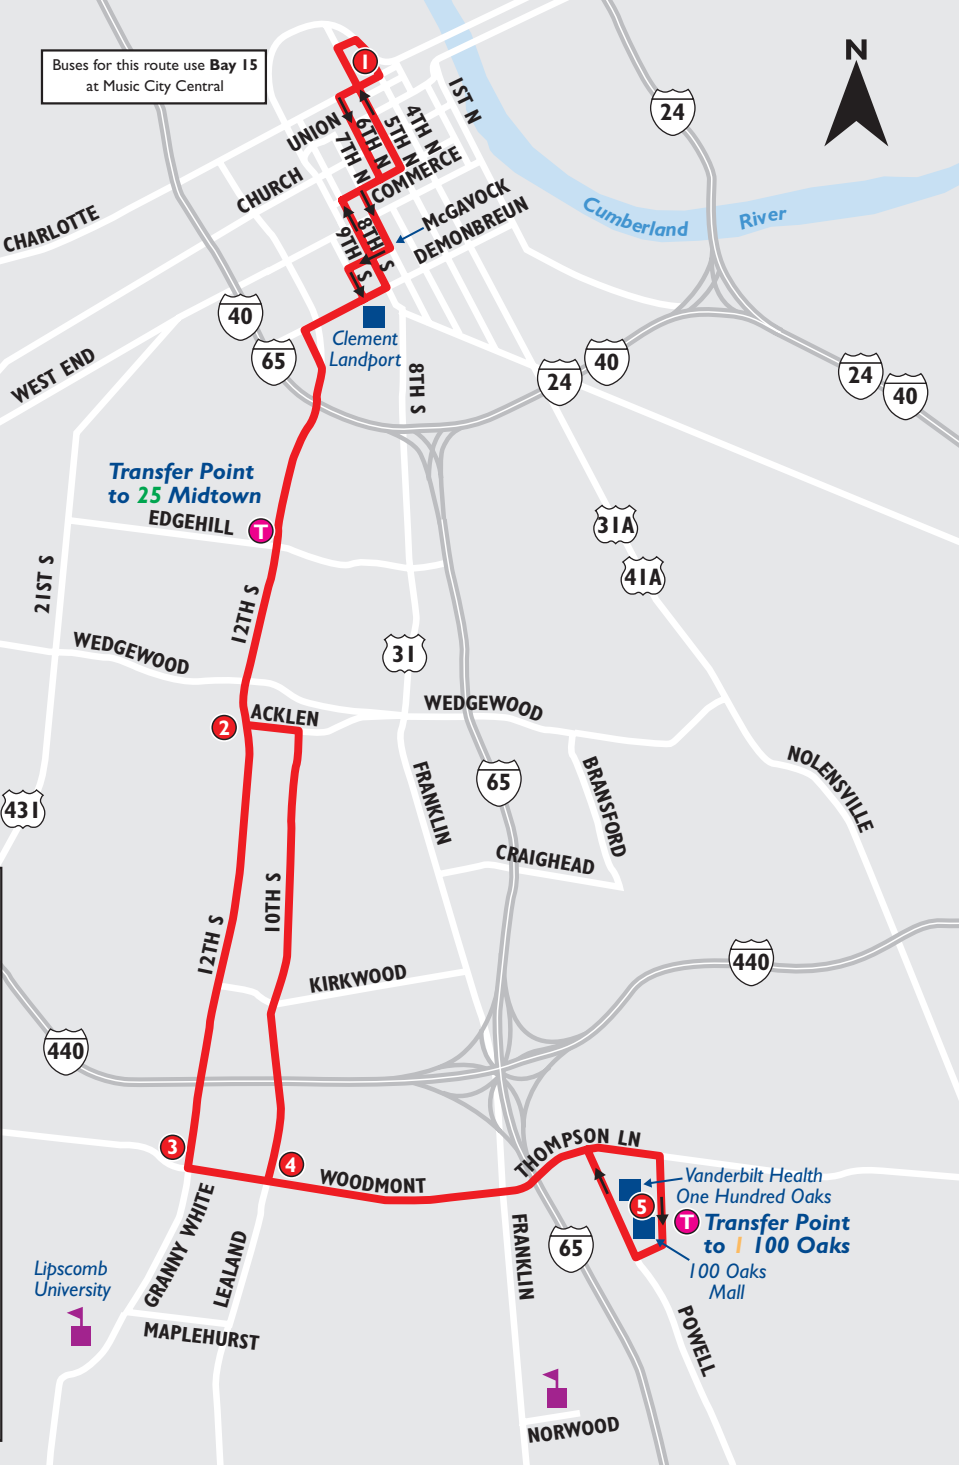

## Music City Central

The main transfer point is located at Music City Central (400 Charlotte Avenue).

# 17 I2th Avenue South

Buses for this route use Bay 15 at Music City Central

**Key**

- Bus Route - Local service
- Buses travel in direction of arrow
- Place of interest
- School
- Timepoint
- Transfer point

## WEEKDAYS to Downtown

100 Oaks Mall	Woodmont & Lealand	Woodmont & Granny White	12th & Acklen	Music City Central
5:10		5:16	5:21	5:38
5:45	5:50		5:55	6:12
6:09		6:15	6:20	6:37
6:30	6:37		6:43	7:02
6:54		7:01	7:08	7:27
7:20	7:27		7:33	7:52
7:37		7:43	7:48	8:07
8:10	8:16		8:21	8:40
8:43		8:49	8:54	9:13
9:16	9:22		9:27	9:46
9:49		9:55	10:00	10:19
10:22	10:28		10:33	10:52
10:55		11:01	11:06	11:25
11:28	11:34		11:39	11:58
12:01		12:07	12:12	12:31
12:34	12:40		12:45	1:04
1:07		1:13	1:18	1:37
1:40	1:46		1:51	2:10
2:13		2:19	2:24	2:43
2:46	2:52		2:57	3:16
3:26	3:32		3:37	3:56
3:51		3:57	4:02	4:21
4:16	4:22		4:27	4:46
4:41		4:47	4:52	5:11
5:06	5:12		5:17	5:36
5:45	5:50		5:55	6:11
6:44	6:49		6:54	7:10
7:44	7:49		7:54	8:10
8:44	8:49		8:54	9:10
9:44	9:49		9:54	10:10
10:44	10:49		10:54	11:10