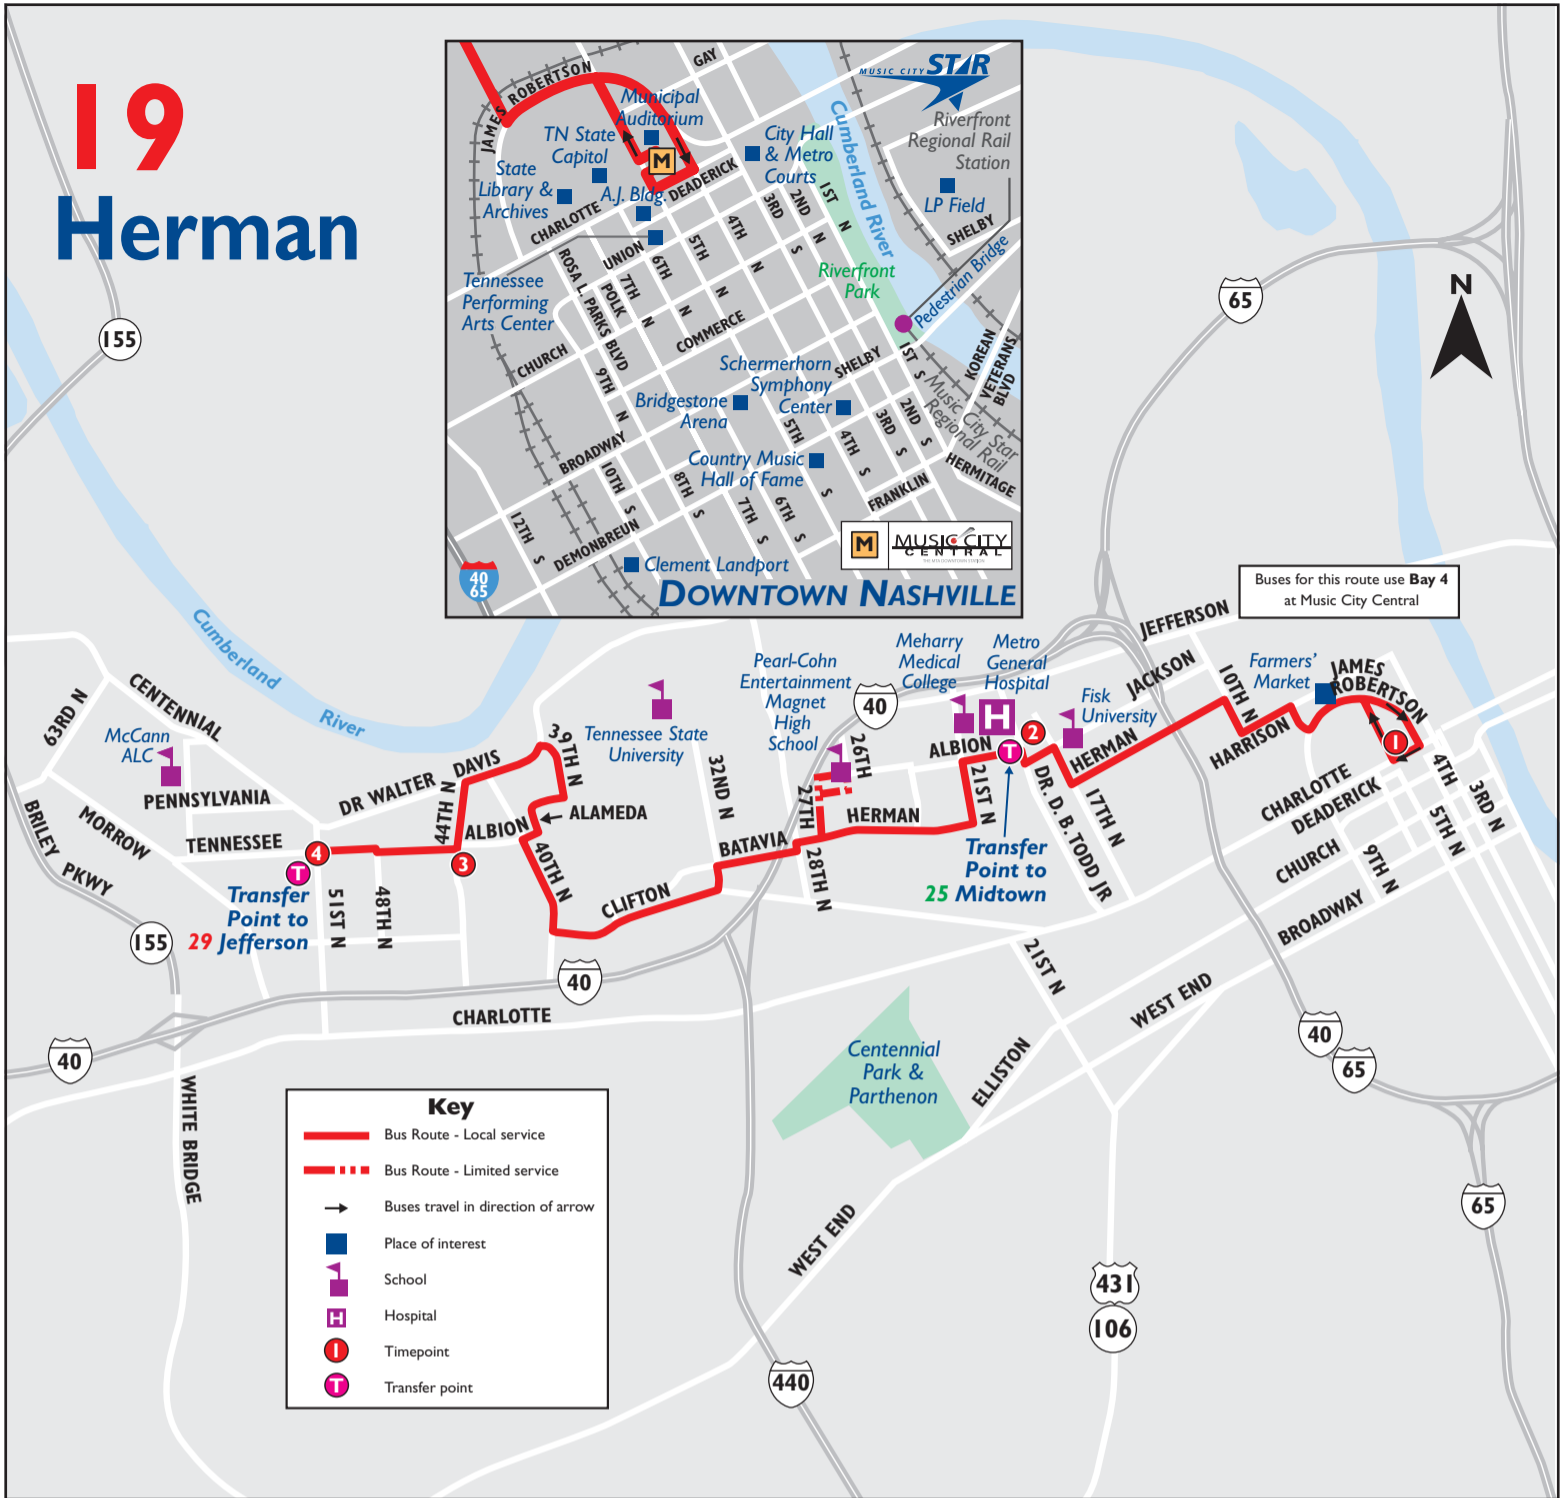

- For service from downtown after 5:15 p.m., please see the schedule for Route 29 - Jefferson.

## SUNDAYS/HOLIDAYS

to Downtown

Tennessee & 51st	44th & Albion	Metro General Hospital	Music City Central
4	3	2	1
Average trip times from this stop	3 minutes	18 minutes	31 minutes
5:43	5:46	6:01	6:14
6:40	6:43	6:58	7:11
7:36	7:39	7:54	8:07
8:36	8:39	8:54	9:07
9:36	9:39	9:54	10:07
10:36	10:39	10:54	11:07
11:36	11:39	11:54	12:07
12:36	12:39	12:54	1:07
1:36	1:39	1:54	2:07
2:36	2:39	2:54	3:07
3:36	3:39	3:54	4:07
4:36	4:39	4:54	5:07
5:36	5:39	5:54	6:07
6:36	6:39	6:54	7:07
7:36	7:39	7:54	8:07
8:36	8:39	8:54	9:07
9:36	9:39	9:54	10:07

## SUNDAYS/HOLIDAYS

from Downtown

Music City Central Bay 4	Metro General Hospital	44th & Albion	Tennessee & 51st
1	2	3	4
Average trip times from this stop	9 minutes	22 minutes	25 minutes
6:15	6:24	6:37	6:40
7:15	7:24	7:37	7:40
8:15	8:24	8:37	8:40
9:15	9:24	9:37	9:40
10:15	10:24	10:37	10:40
11:15	11:24	11:37	11:40
12:15	12:24	12:37	12:40
1:15	1:24	1:37	1:40
2:15	2:24	2:37	2:40
3:15	3:24	3:37	3:40
4:15	4:24	4:37	4:40
5:15	5:24	5:37	5:40

## WEEKDAYS to Downtown

Tennessee & 51st	44th & Albion	Metro General Hospital	Music City Central
4	3	2	1
Average trip times from this stop		4 minutes	18 minutes
5:07	5:11	5:25	5:38
5:41	5:45	5:59	6:12
6:04	6:08	6:22	6:35
6:24	6:28	6:42	6:55
6:44	6:48	7:02	7:15
7:04	7:08	7:22	7:35
7:24	7:28	7:42	7:55
7:44	7:47	8:01	8:13
8:13	8:16	8:30	8:42
8:43	8:46	9:00	9:12
9:13	9:16	9:30	9:42
9:43	9:46	10:00	10:12
10:13	10:16	10:30	10:42
10:43	10:46	11:00	11:12
11:13	11:16	11:30	11:42
11:43	11:46	12:00	12:12
12:13	12:16	12:30	12:42
12:43	12:46	1:00	1:12
1:13	1:16	1:30	1:42
1:43	1:46	2:00	2:12
2:13	2:16	2:30	2:42
2:49	2:53*	3:10	3:22
3:12	3:15	3:30	3:42
3:32	3:35	3:50	4:02
3:52	3:55	4:10	4:22
4:12	4:15	4:30	4:42
4:32	4:35	4:50	5:02
4:52	4:55	5:10	5:22
5:12	5:15	5:30	5:42
5:34	5:37	5:52	6:04
6:37	6:40	6:55	7:07
7:37	7:40	7:54	8:06
8:37	8:40	8:54	9:06
9:37	9:40	9:54	10:06
10:37	10:40	10:54	11:06
11:35	11:38	11:52	12:04