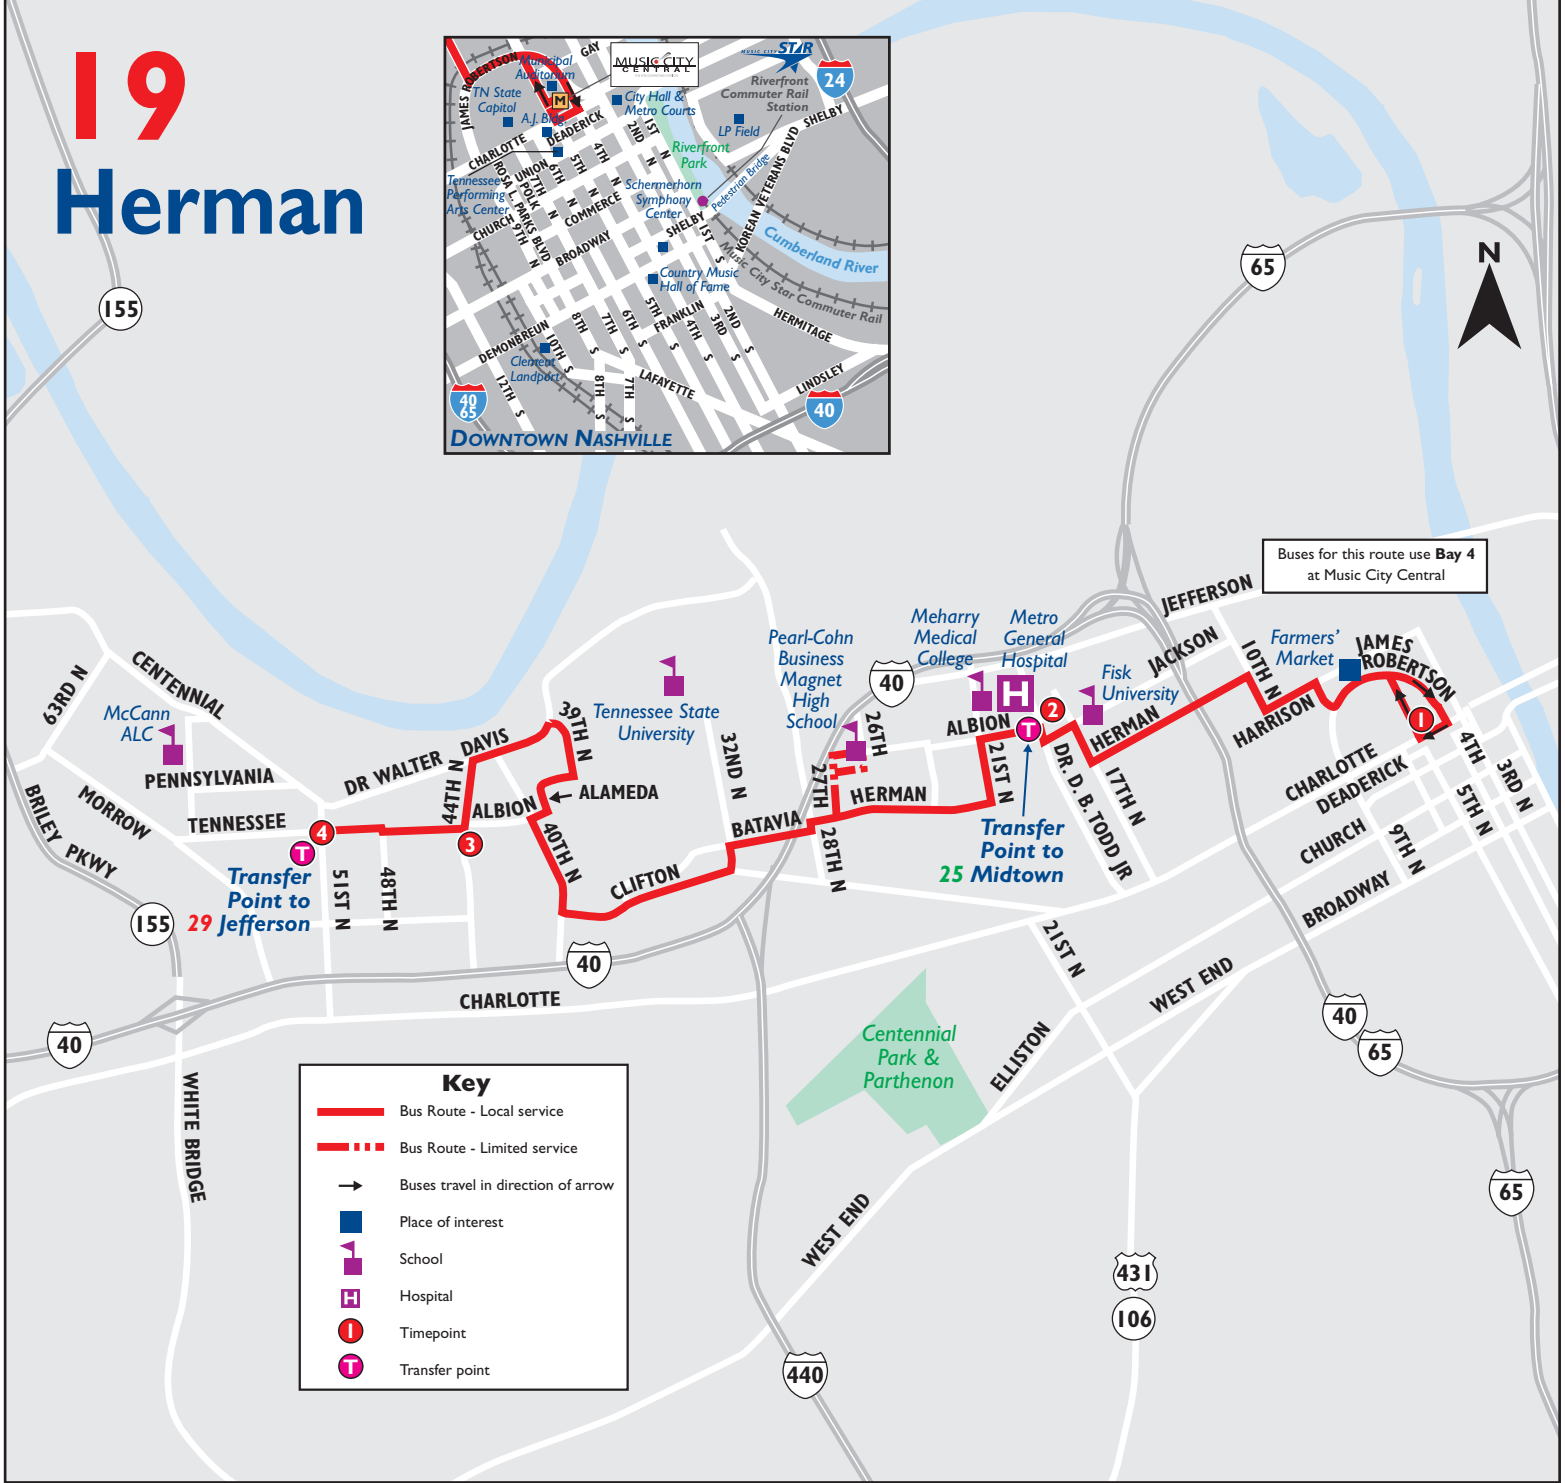

Note:
 ● For service from downtown after 5:15 p.m., please see the schedule for Route 29 - Jefferson.

SUNDAYS/HOLIDAYS

to Downtown

Tennessee & 51st	44th & Albion	Metro General Hospital	Music City Central
4	3	2	1
Average trip times from this stop	3 minutes	18 minutes	31 minutes
5:43	5:46	6:01	6:14
6:40	6:43	6:58	7:11
7:36	7:39	7:54	8:07
8:36	8:39	8:54	9:07
9:36	9:39	9:54	10:07
10:36	10:39	10:54	11:07
11:36	11:39	11:54	12:07
12:36	12:39	12:54	1:07
1:36	1:39	1:54	2:07
2:36	2:39	2:54	3:07
3:36	3:39	3:54	4:07
4:36	4:39	4:54	5:07
5:36	5:39	5:54	6:07
6:36	6:39	6:54	7:07
7:36	7:39	7:54	8:07
8:36	8:39	8:54	9:07
9:36	9:39	9:54	10:07

Music City Central

The main transfer point is located at Music City Central (400 Charlotte Avenue).

Destination Signs

Every MTA bus is marked with a route number as well as the destination name or area. All express routes are designated by an "X" following the route number. If you have questions about where a bus is going, please ask the driver as you board.

19 Herman

Key

- Bus Route - Local service
- - - Bus Route - Limited service
- Buses travel in direction of arrow
- Place of interest
- ▲ School
- ⊠ Hospital
- ① Timepoint
- TP Transfer point

WEEKDAYS to Downtown