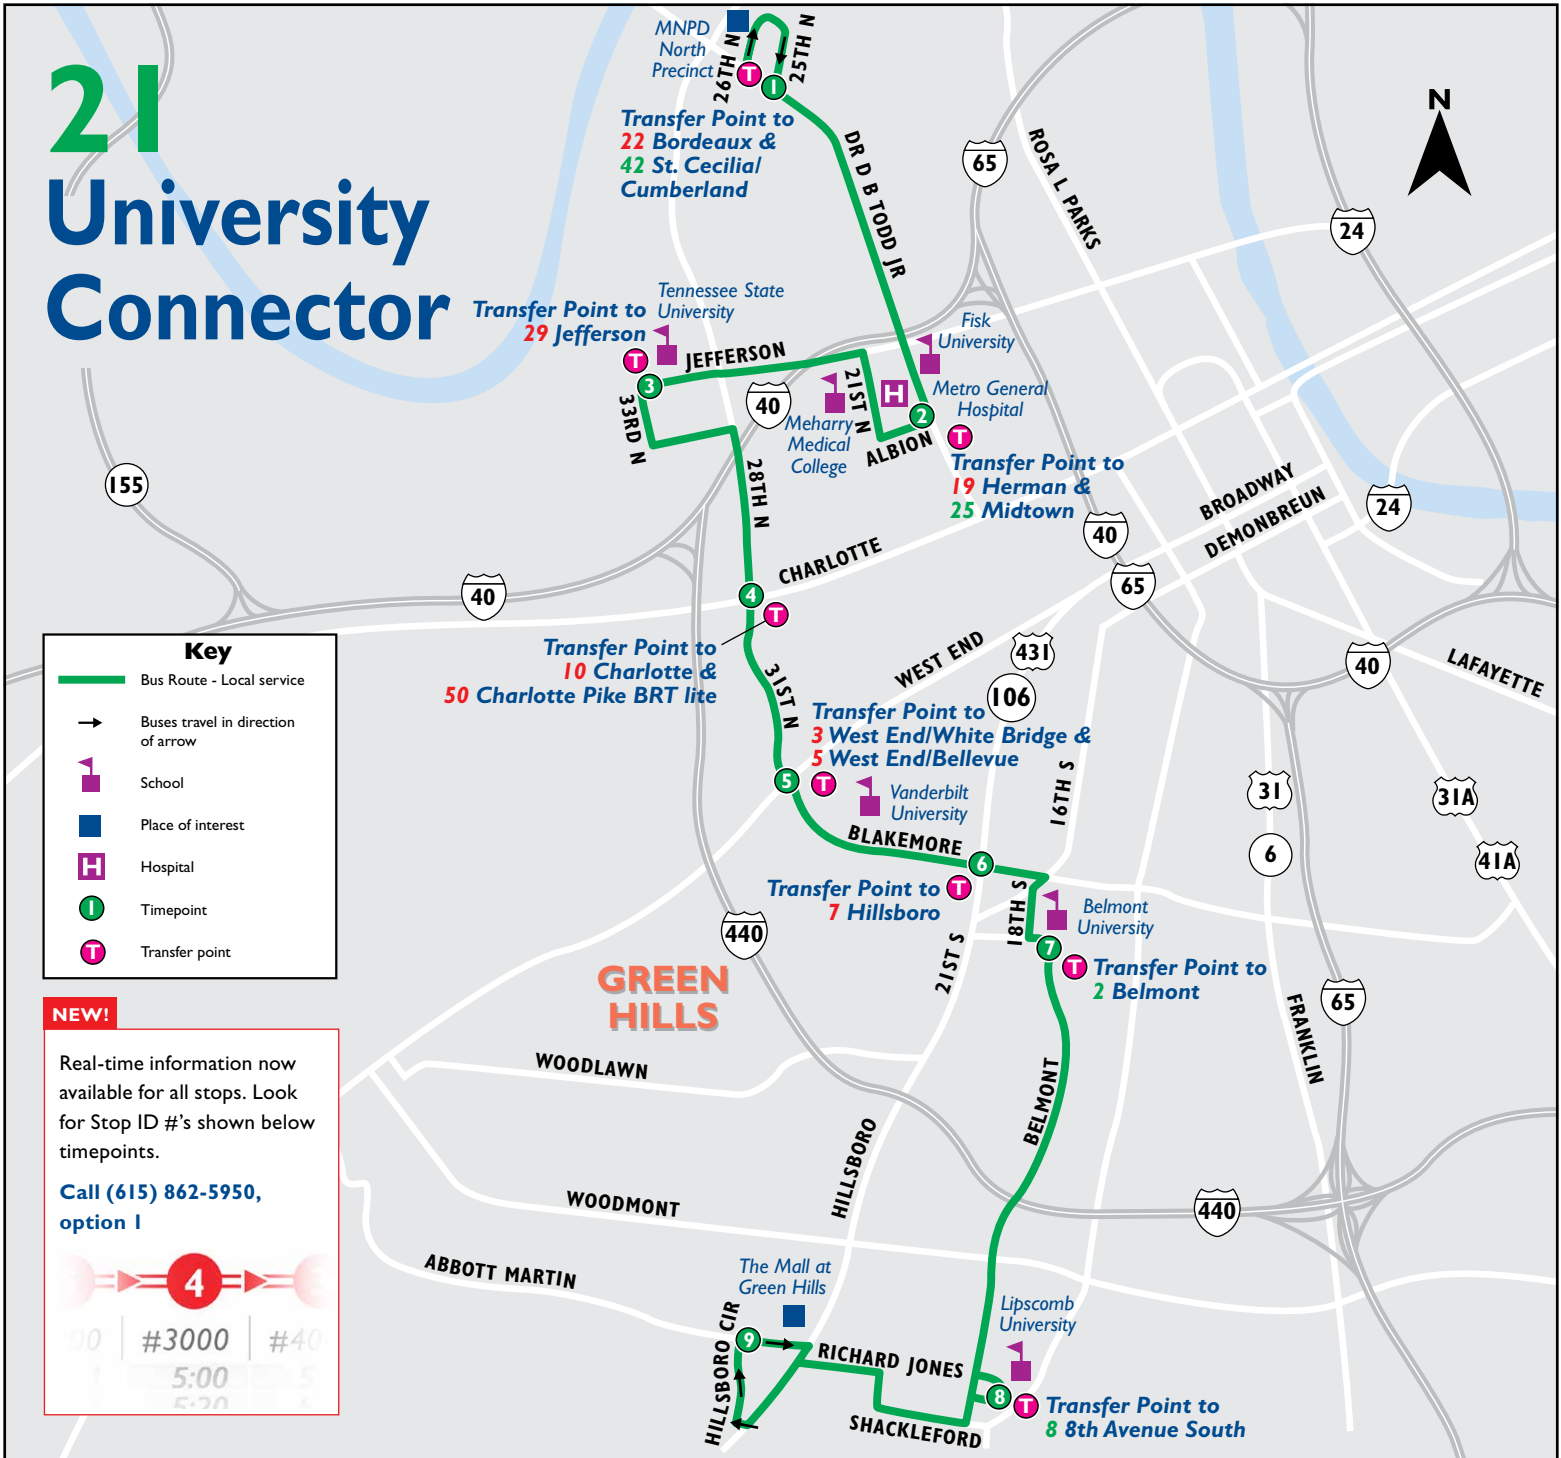

21 University Connector

WEEKDAYS Northbound

Abbott Martin @ Kroger	Lipscomb University	Belmont University	Wedgewood & 21st	West End & 31st	28th & Charlotte	Tennessee State University	Metro General Hospital	25th & Clarksville Pike
9	8	7	6	5	4	3	2	1
#308	#4439	#4820	#4843	#4847	#4932	#189	#317	#5057
6:10	6:18	6:26	6:30	6:35	6:40	6:45	6:52	7:04
6:50	6:58	7:06	7:10	7:15	7:20	7:25	7:32	7:44
7:30	7:38	7:46	7:50	7:55	8:00	8:05	8:12	8:24
8:20	8:28	8:36	8:40	8:45	8:50	8:55	9:02	9:14
9:20	9:28	9:35	9:40	9:45	9:49	9:54	10:01	10:13
10:20	10:28	10:35	10:40	10:45	10:49	10:54	11:01	11:13
11:20	11:28	11:35	11:40	11:45	11:49	11:54	12:01	12:13
12:20	12:28	12:35	12:40	12:45	12:49	12:54	1:01	1:13
1:20	1:28	1:35	1:40	1:45	1:50	1:55	2:02	2:14
2:20	2:28	2:35	2:40	2:45	2:50	2:55	3:02	3:14
3:20	3:28	3:35	3:40	3:45	3:50	3:55	4:02	4:14
4:00	4:08	4:15	4:20	4:25	4:30	4:35	4:42	4:54
4:40	4:48	4:55	5:00	5:05	5:10	5:15	5:22	5:34
5:20	5:28	5:35	5:40	5:45	5:50	5:55	6:02	6:14
6:03	6:10	6:17	6:21	6:25	6:29	6:33	6:39	6:51
6:38	6:45	6:52	6:56	7:00	7:04	7:08	7:14	7:26
7:30	7:36	7:42	7:46	7:50	7:53	7:57	8:03	8:15
8:25	8:31	8:37	8:41	8:45	8:48	8:52	8:58	9:10
9:25	9:31	9:37	9:41	9:45	9:48	9:52	9:58	10:10

WEEKDAYS Southbound

25th & Clarksville Pike	Metro General Hospital	Tennessee State University	28th & Charlotte	West End & 31st	Blakemore & 21st	Belmont University	Lipscomb University	Abbott Martin @ Kroger
1	2	3	4	5	6	7	8	9
#5057	#1199	#188	#4931	#4822	#4823	#363	#4439	#308
5:53	6:01	6:07	6:11	6:15	6:19	6:23	6:30	6:42
6:30	6:38	6:45	6:50	6:55	7:00	7:04	7:11	7:23
7:10	7:18	7:25	7:30	7:35	7:40	7:44	7:51	8:03
8:20	8:28	8:35	8:40	8:45	8:50	8:54	9:01	9:13
9:20	9:28	9:35	9:40	9:45	9:50	9:54	10:01	10:13
10:20	10:28	10:35	10:40	10:45	10:50	10:54	11:01	11:13
11:20	11:28	11:35	11:40	11:45	11:50	11:54	12:01	12:13
12:20	12:28	12:35	12:40	12:45	12:50	12:54	1:01	1:13
1:20	1:28	1:35	1:40	1:45	1:50	1:55	2:03	2:15
2:20	2:28	2:35	2:40	2:45	2:50	2:55	3:03	3:15
3:00	3:08	3:15	3:20	3:25	3:30	3:35	3:43	3:55
3:40	3:48	3:55	4:00	4:05	4:10	4:15	4:23	4:35
4:20	4:28	4:35	4:40	4:45	4:50	4:55	5:03	5:15
5:00	5:08	5:15	5:20	5:25	5:30	5:35	5:43	5:55
5:43	5:51	5:57	6:01	6:05	6:09	6:13	6:20	6:32
6:28	6:36	6:42	6:46	6:50	6:54	6:58	7:05	7:17
7:30	7:37	7:43	7:47	7:50	7:54	7:58	8:04	8:16
8:25	8:32	8:38	8:42	8:45	8:49	8:53	8:59	9:11
9:25	9:32	9:38	9:42	9:45	9:49	9:53	9:59	10:11

Bus Stop ID numbers shown below timepoints.

a.m. trips | p.m. trips