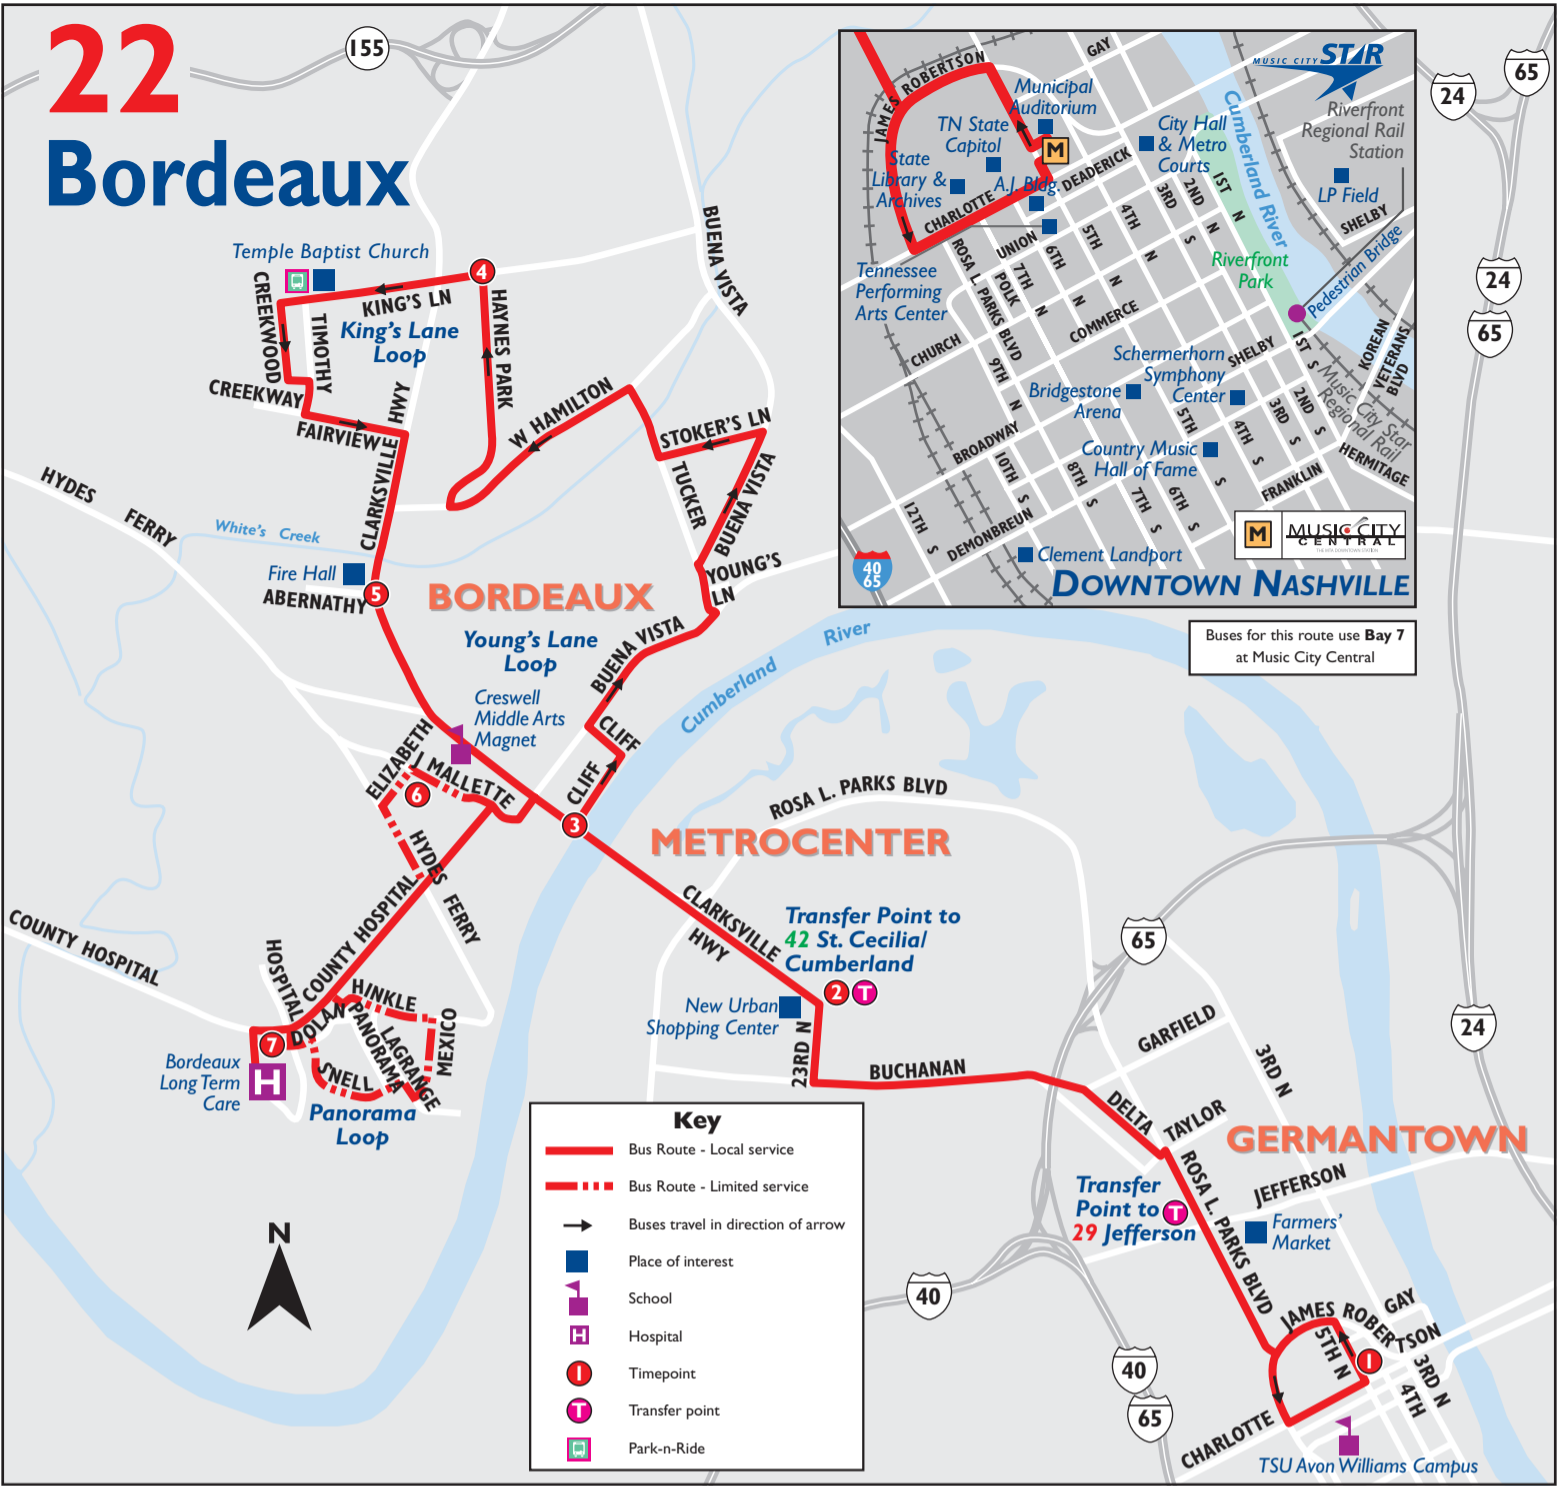

22 Bordeaux

WEEKDAYS to Downtown

7	3	4	5	6	2	1
Bordeaux Long Term Care	Cliff Drive	Haynes Park & King's Lane	Clarksville Highway & Abernathy	Elizabeth Road	Clarksville Highway & 23rd	Music City Central
Average trip times from this stop	10 minutes	20 minutes	5 minutes	29 minutes	44 minutes	
5:10				5:15	5:23	5:37
5:34				5:51	5:58	6:06
	5:26	5:38	5:48	6:04	6:12	6:29
5:59				6:34	6:41	6:49
6:17				7:00	7:07	7:17
	6:09	6:21	6:31	7:20	7:27	7:35
6:41				7:36	7:43	7:53
7:17				8:00	8:07	8:15
7:45				8:19	8:26	8:36
	7:29	7:41	7:50	8:44	8:51	9:01
8:06				9:05	9:12	9:22
8:52				9:27	9:34	9:44
	8:56	9:08	9:17	9:49	9:56	10:06
9:36				10:11	10:18	10:28
	9:40	9:52	10:01	10:33	10:40	10:50
10:20				10:55	11:02	11:12
	10:24	10:36	10:45	11:17	11:24	11:34
11:04				11:37	11:44	11:54
	11:07	11:18	11:29	12:01	12:08	12:18
11:48				12:21	12:28	12:38
	11:51	12:02	12:13	12:45	12:52	13:02
12:32				1:06	1:13	1:23
	12:34	12:44	12:58	1:29	1:36	1:46
1:16				1:50	1:57	2:07
	1:18	1:28	1:42	2:05	2:12	2:22
2:00				2:34	2:41	2:51
	2:02	2:12	2:26	2:51	2:58	3:08
2:38				3:07	3:14	3:24
	2:46	2:56	3:16	3:24	3:31	3:41
3:29				3:42	3:49	3:58
3:47				3:58	4:05	4:15
	3:45	3:56	4:07	4:15	4:22	4:32
4:21				4:31	4:38	4:47
	4:19	4:30	4:41	4:50	4:57	5:07
4:54				5:07	5:14	5:23
	4:53	5:04	5:15	5:24	5:31	5:41
5:25				5:35	5:42	5:52
	5:27	5:38	5:48	5:57	6:04	6:14
6:44				6:54	7:01	7:11
7:44				7:54	8:01	8:11
8:44				8:54	9:01	9:11
9:44				9:52	10:01	10:11
10:44				10:52	11:01	11:11

WEEKDAYS from Downtown

1	2	3	6	4	5	7
Music City Central Bay 7	Clarksville Highway & 23rd	Cliff Drive	Elizabeth Road	Haynes Park & King's Lane	Clarksville Highway & Abernathy	Bordeaux Long Term Care
Average trip times from this stop	13 minutes	17 minutes	19 minutes	27 minutes	37 minutes	25 minutes
5:40	5:49					5:59
6:15	6:28					6:38
6:32	6:44	6:48		7:00	7:10	7:14
6:51	7:04			7:41	7:50	7:54
7:02	7:16	7:20		7:41	7:50	7:54
7:18	7:31*		7:39	8:25	8:34	8:38
7:35	7:48*		7:55	8:25	8:34	8:38
7:55	8:09	8:13		8:25	8:34	8:38
8:17	8:30			9:08	9:17	9:21
8:37	8:51	8:55		9:08	9:17	9:21
8:59	9:12			9:52	10:01	10:05
9:21	9:35	9:39		9:52	10:01	10:05
9:43	9:56			10:36	10:45	10:49
10:05	10:19	10:23		10:36	10:45	10:49
10:27	10:40			11:18	11:29	11:33
10:49	11:03	11:07		11:18	11:29	11:33
11:11	11:24			12:02	12:13	12:17
11:33	11:47	11:51		12:02	12:13	12:17
11:55	12:08			12:44	12:52	12:56
12:17	12:30	12:34		12:44	12:52	12:56
12:39	12:51			1:28	1:36	1:40
1:01	1:14	1:18		1:28	1:36	1:40
1:23	1:36		1:43	1:28	1:36	1:40
1:45	1:58	2:02		2:12	2:20	2:24
2:07	2:20		2:27	2:12	2:20	2:24
2:29	2:42	2:46		2:56	3:04	3:08
2:51	3:07		3:15	2:56	3:04	3:08
3:08	3:24		3:32	2:56	3:04	3:08
3:25	3:41	3:45		3:56	4:03	4:07
3:42	3:58		4:06	3:56	4:03	4:07
3:59	4:15	4:19		4:30	4:37	4:41
4:16	4:33		4:38	4:30	4:37	4:41
4:33	4:49	4:53		5:04	5:11	5:15
4:50	5:07		5:12	5:04	5:11	5:15
5:07	5:23	5:27		5:38	5:45	5:49
5:24	5:37		5:44	5:38	5:45	5:49
5:41	5:54		6:01	5:38	5:45	5:49
5:52	6:08	6:12		6:23	6:30	6:34
6:15	6:29			6:23	6:30	6:34
6:42	6:55			6:23	6:30	6:34
7:15	7:29	7:33		6:23	6:30	6:34
8:15	8:29	8:33		6:23	6:30	6:34
9:15	9:26	9:30		6:23	6:30	6:34
10:15	10:26	10:30		6:23	6:30	6:34
11:15	11:26		11:32	6:23	6:30	6:34

• This bus serves the Panorama Loop.