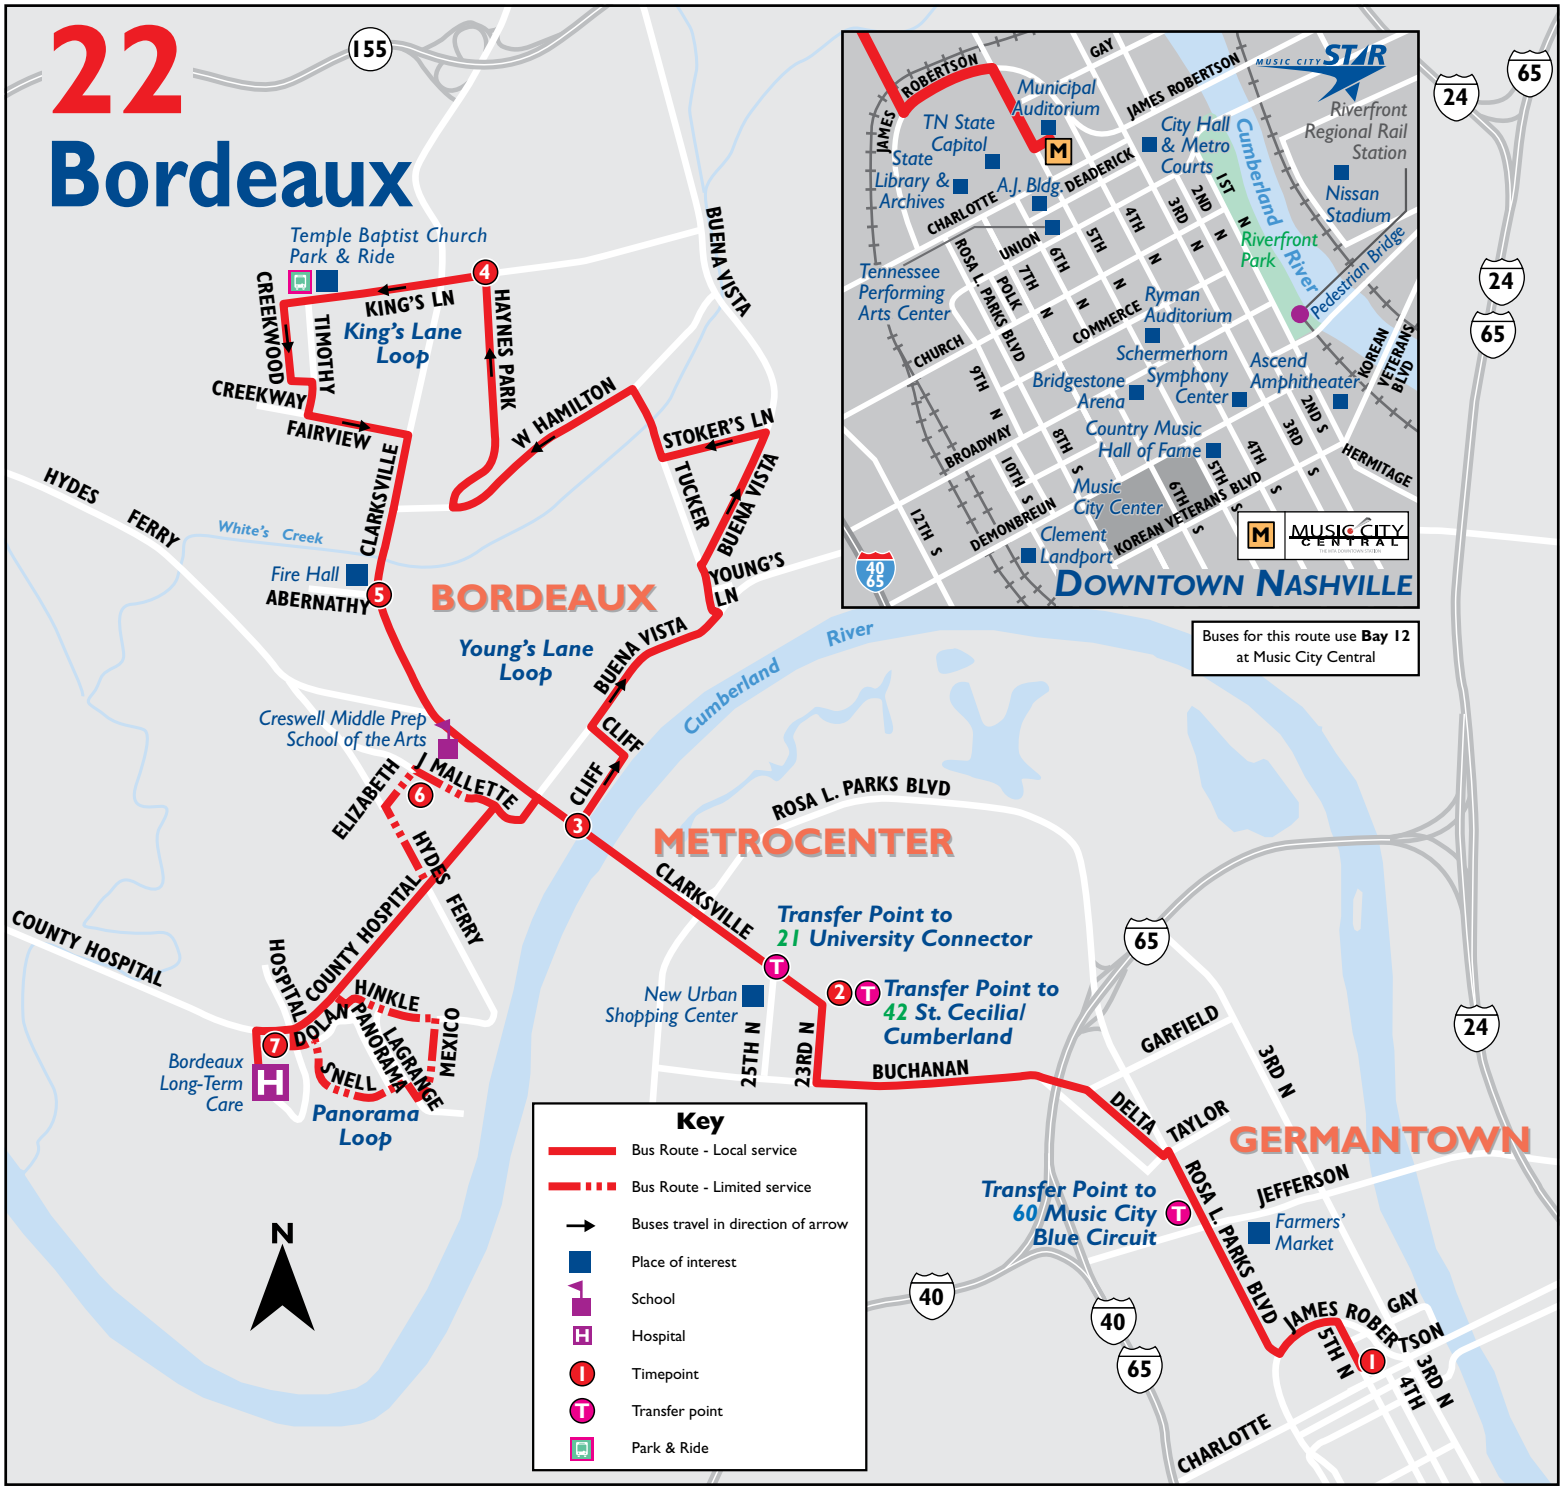

22 Bordeaux

WEEKDAYS to Downtown

Bordeaux Long-Term Care	Elizabeth Road	Cliff Drive	Haynes Park & King's Lane	Clarksville Highway & Abernathy	Clarksville Highway & 23rd	Music City Central
#2226	#849	#2223	#4294	#2844	#2762	—
4:41• 5:06	5:11	5:10	5:20	5:30	4:55 5:18 5:35	5:11 5:35
5:40 5:51•	5:45	5:53	6:03	6:13	5:52 6:07 6:24	5:55 6:09 6:24
6:24	6:29	6:23	6:33	6:43	6:21 6:36 6:51	6:38 6:53 7:08
6:50•		6:52	7:02	7:12	7:06 7:20 7:35	7:23 7:38 7:53
7:23	7:28	7:23	7:33	7:43	7:51 8:06	8:08 8:23
7:51•		7:53	8:03	8:13	8:21 8:36 8:51	8:38 8:53 9:08
8:24	8:29	8:23	8:33	8:43	9:06 9:21	9:23 9:38
8:54	8:59	8:53	9:03	9:13	9:21 9:36	9:38 9:53
9:24	9:29	9:23	9:33	9:43	9:51 10:06	10:08 10:23
9:54	9:59	9:53	10:03	10:13	10:21 10:36	10:38 10:53
10:24	10:29	10:23	10:33	10:43	10:51 11:06	11:08 11:23
10:54	10:59	10:53	11:03	11:13	11:21 11:36	11:38 11:53
11:24	11:29	11:23	11:33	11:43	11:51 12:06	12:08 12:23
11:54	11:59	11:53	12:03	12:13	12:21 12:36	12:38 12:53
12:24	12:29	12:18	12:28	12:44	12:51 1:06	1:08 1:23
12:54	12:59	12:48	12:58	1:14	1:21 1:36	1:38 1:53
1:24	1:29	1:18	1:28	1:44	1:51 2:06	2:08 2:23
1:54	1:59	1:48	1:58	2:14	2:21 2:36	2:38 2:53
2:24	2:29	2:20	2:30	2:44	2:51 3:05	3:08 3:23
2:54		2:50	3:00	3:13	3:20 3:36	3:38 3:53
3:24	3:29	3:21	3:31	3:44	3:51 4:06	4:08 4:23
3:56		3:51	4:02	4:14	4:21 4:36	4:38 4:53
4:24	4:29	4:23	4:34	4:44	4:51 5:06	5:08 5:23
4:56		4:53	5:04	5:15	5:21 5:36	5:38 5:53
5:24	5:29	5:21	5:31	5:45	5:51 6:16	6:08 6:33
6:07		6:18	6:28	6:37	6:43 6:57	6:58 7:12
6:49		6:58	7:08	7:18	7:24 7:39	7:39 7:53
7:41		7:47	7:57	8:08	8:14 8:29	8:29 8:43
8:31		8:37	8:47	8:58	9:04 9:19	9:19 9:33
9:21		9:26	9:36	9:48	9:54 10:09	10:09 10:23
10:16					10:24 10:39	10:39 10:53
10:44					10:52 11:07	11:07 11:21
11:38					11:46	12:01

• This bus serves the Panorama Loop.
Bus Stop ID numbers shown below timepoints.

WEEKDAYS from Downtown