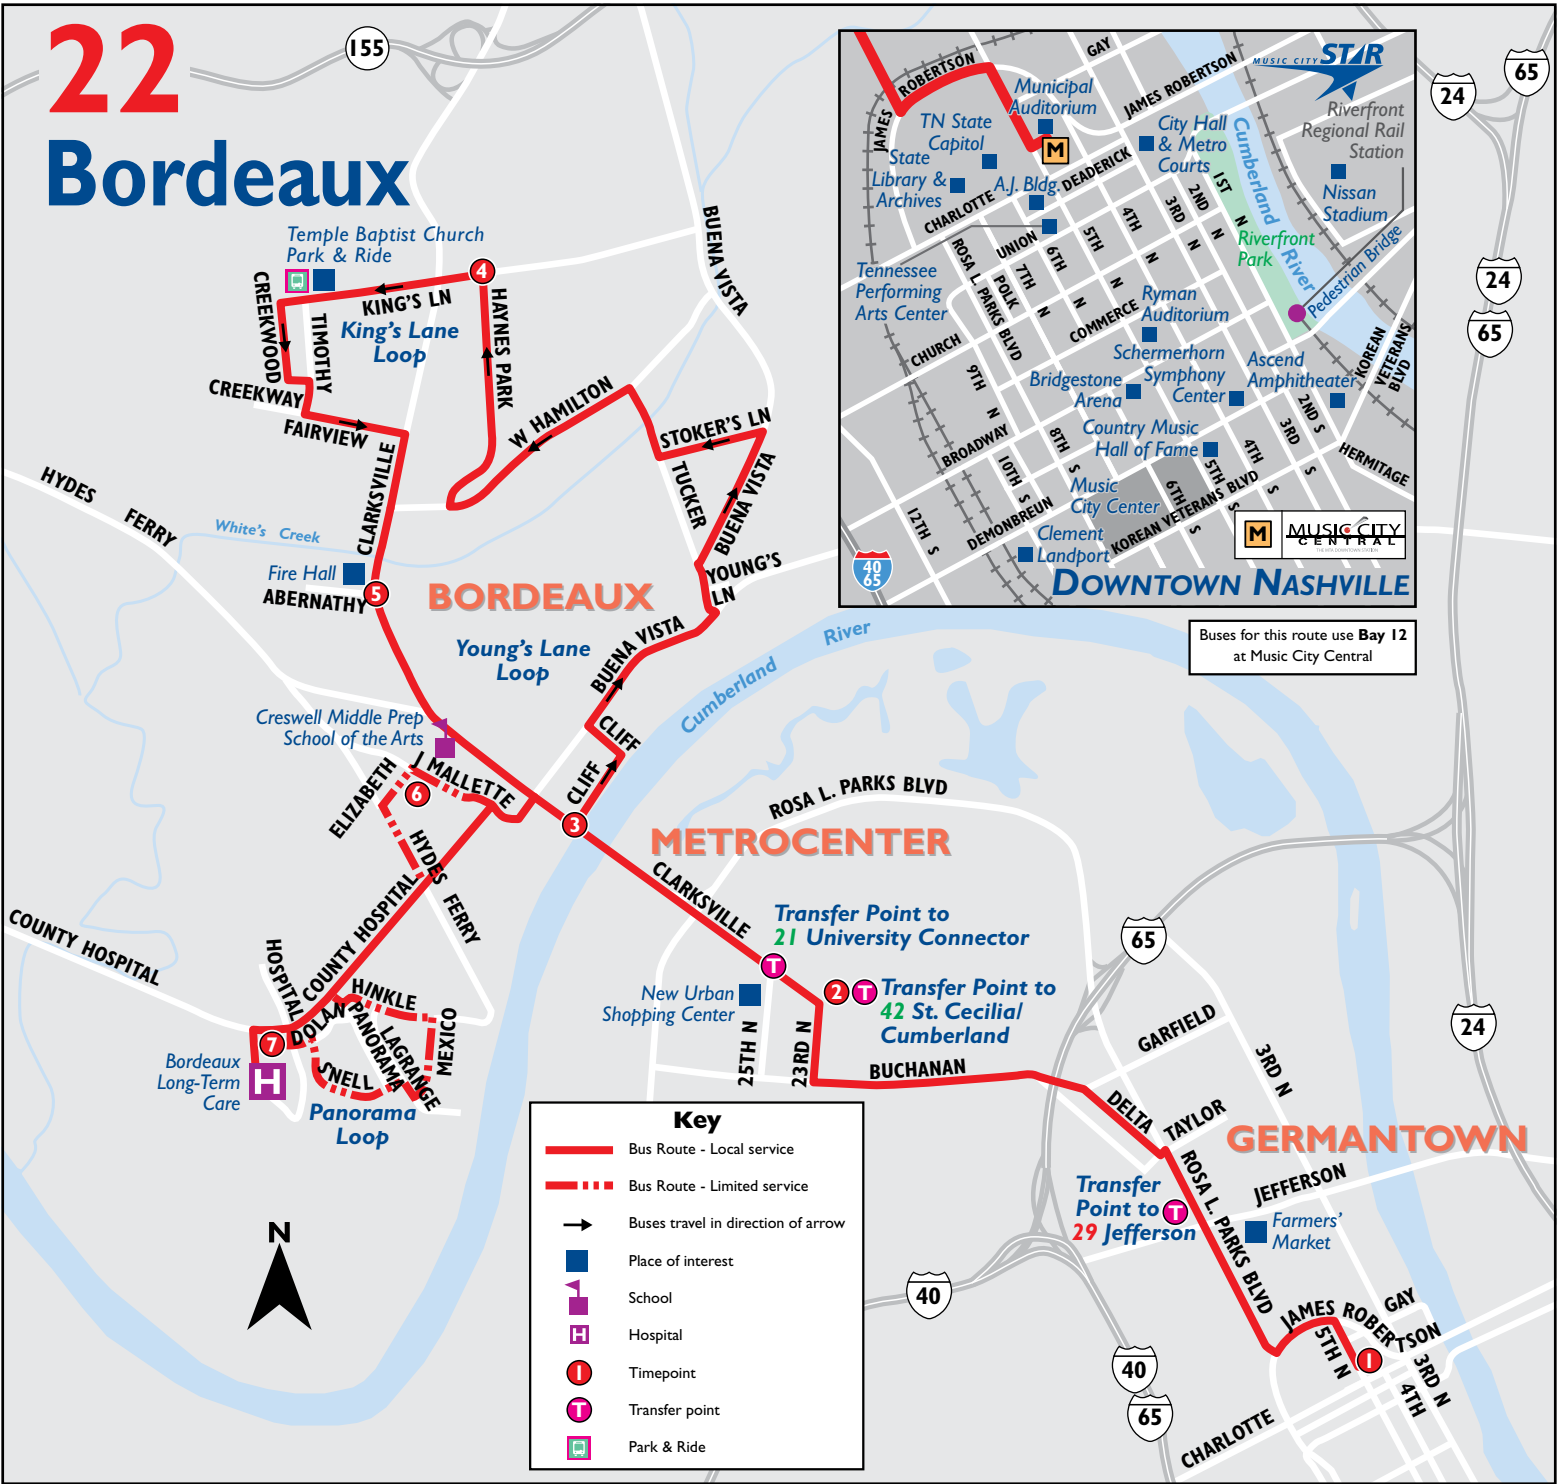

22 Bordeaux

WEEKDAYS to Downtown

Bordeaux Long-Term Care	Elizabeth Road	Haynes Park & King's Highway & Lane	Clarksville Highway & Abernathy	Clarksville Highway & 23rd	Music City Central
#2226	#849	#2223	#4294	#2844	#2762
4:39					4:54
5:10	5:15				5:22
5:31					5:46
5:59	6:04	5:24	5:36	5:46	5:54
6:15		6:11	6:23	6:33	6:11
6:39		6:48	7:00	7:10	6:29
7:17		7:24	7:36	7:45	6:41
7:45	7:50	7:52	8:04	8:13	6:55
8:06	8:11	8:13	8:25	8:35	7:12
8:50	8:55	8:56	9:08	9:17	7:18
9:35	9:40	9:40	9:52	10:01	7:33
10:17	10:22	10:24	10:35	10:44	7:35
11:01	11:06	11:07	11:18	11:29	7:57
11:45	11:50	11:51	12:02	12:13	8:15
12:29	12:34	12:35	12:45	12:55	8:18
1:12	1:17	1:20	1:30	1:39	8:35
1:55	2:00	2:03	2:13	2:23	8:43
2:38	2:43	2:48	2:58	3:11	9:02
3:26	3:31	3:46	3:57	4:07	9:25
3:44		3:57	4:07	4:19	9:47
4:19		4:19	4:30	4:39	10:04
4:54	4:59	4:56	5:07	5:18	10:09
5:30		5:27	5:38	5:48	10:29
6:05		6:02	6:13	6:23	10:52
6:44		6:57	7:08	7:18	11:09
7:44		8:02	8:13	8:23	11:13
8:44					11:37
9:44					11:57
10:44					12:14

Bus Stop ID numbers shown below timepoints.

WEEKDAYS from Downtown

Music City Central Bay 12	Clarksville Highway & 23rd	Elizabeth Road	Haynes Park & King's Highway & Lane	Clarksville Highway & Abernathy	Bordeaux Long-Term Care
#4434	#154	#2223	#2783	#4294	#2844
5:40	5:50				6:00
6:15	6:27				6:38
6:32	6:44	6:48		7:00	7:10
6:51	7:03			7:36	7:45
7:02	7:16	7:20		7:36	7:45
7:18	7:31*		7:39		7:44
7:35	7:49*		7:56		8:01
7:55	8:09	8:13		8:25	8:35
8:17	8:31			8:25	8:35
8:37	8:52	8:56		9:08	9:17
9:03	9:16			9:52	10:01
9:21	9:34	9:38		9:52	10:01
9:45	9:58			10:35	10:44
10:05	10:18	10:23		10:35	10:44
10:29	10:42			11:18	11:29
10:49	11:03	11:07		11:18	11:29
11:13	11:26			12:02	12:13
11:33	11:46	11:50		12:02	12:13
11:57	12:11			12:45	12:53
12:17	12:31	12:35		12:45	12:53
12:41	12:55				1:08
1:01	1:16	1:20		1:30	1:38
1:25	1:39		1:45	2:13	2:21
1:45	1:59	2:03		2:13	2:21
2:09	2:24		2:30	2:58	3:06
2:29	2:44	2:48		2:58	3:06
2:53	3:09		3:15		3:22
3:10	3:26		3:32		3:39
3:25	3:42	3:46		3:57	4:04
3:42	3:59		4:05	4:30	4:37
3:59	4:15	4:19		4:30	4:37
4:16	4:34		4:40	5:07	5:14
4:34	4:52	4:56		5:07	5:14
4:50	5:08		5:14	5:38	5:45
5:07	5:23	5:27		5:38	5:45
5:26	5:41		5:47		5:55
5:43	5:57		6:03		6:11
6:00	6:13	6:17		6:28	6:35
6:15	6:28			6:28	6:35
6:40	6:53	6:57		7:08	7:15
7:15	7:28	7:32		7:08	7:15
7:45	7:58	8:02		8:13	8:20
8:15	8:28	8:32		8:13	8:20
8:50	9:02	9:06		9:17	9:24
9:15	9:27	9:31		9:17	9:24
10:15	10:27	10:31			10:38
11:15	11:27		11:32		11:38

« On school days only, this bus begins service at Martin Luther King Jr. Magnet School at 3:10 p.m. and travels directly to Music City Central.

• This bus serves the Panorama Loop.

* This bus serves Creswell Middle Prep School of the Arts.

• This bus serves the Panorama Loop

a.m. trips p.m. trips