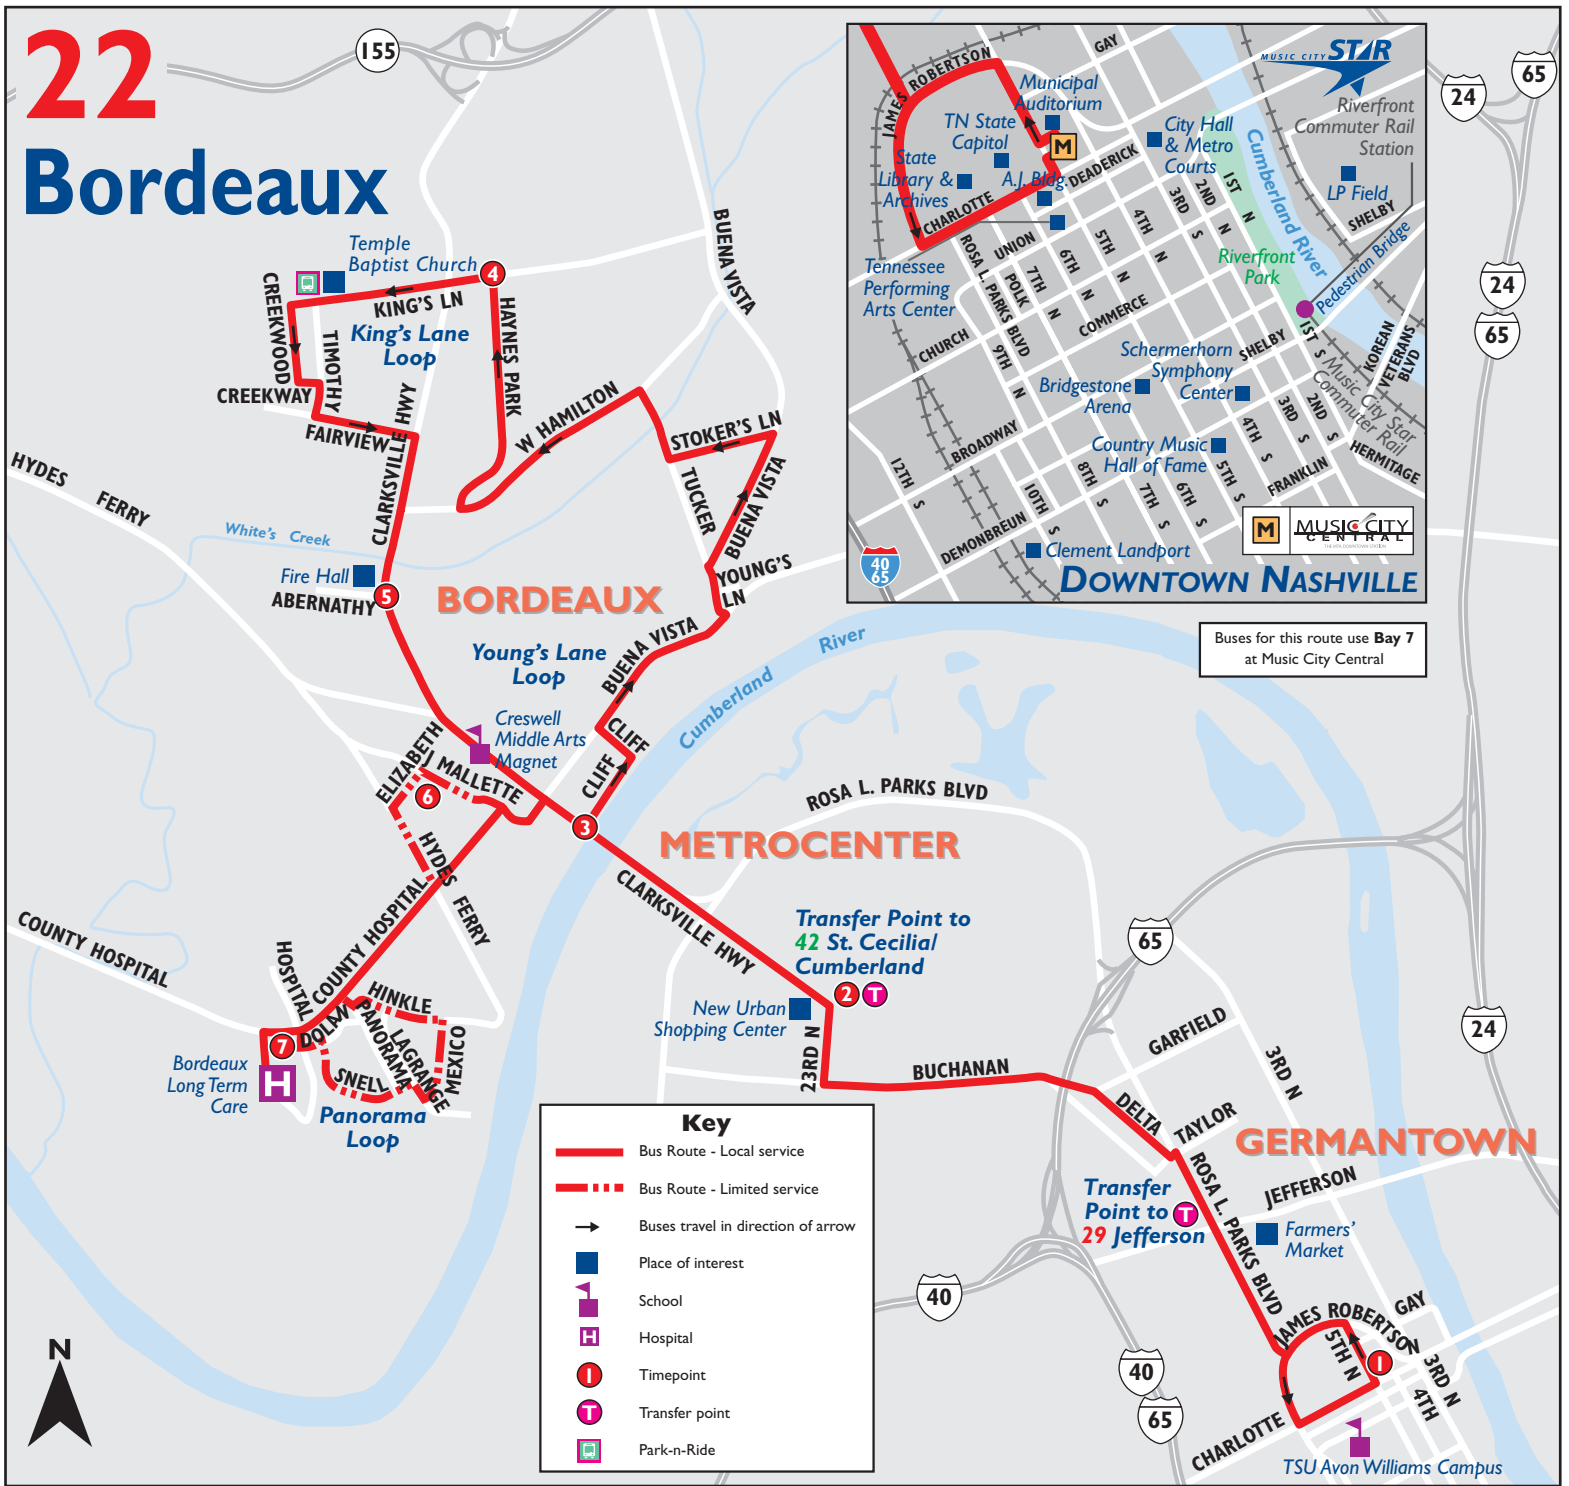

22 Bordeaux

WEEKDAYS to Downtown

Stop	Cliff Drive	Haynes Park & King's Lane	Clarksville Highway & Abernathy	Elizabeth Road	Clarksville Highway & 23rd	Music City Central
Bordeaux Long Term Care						
Average trip times from this stop		10 minutes	20 minutes	5 minutes	29 minutes	44 minutes
5:10				5:15	5:23	5:37
5:34★					5:51	6:06
	5:26	5:38	5:48		5:58	6:13
5:59				6:04	6:12	6:29
6:17★					6:34	6:49
	6:09	6:21	6:31		6:41	6:56
6:41★					7:00	7:17
	6:48	7:00	7:10		7:20	7:35
7:17★					7:36	7:53
7:45				7:50	7:58	8:15
	7:29	7:41	7:50		8:00	8:15
8:06				8:11	8:19	8:36
	8:13	8:25	8:34		8:44	8:59
8:52				8:57	9:05	9:19
	8:56	9:08	9:17		9:27	9:42
9:36				9:41	9:49	10:03
	9:40	9:52	10:01		10:11	10:26
10:20				10:25	10:33	10:47
	10:24	10:36	10:45		10:55	11:10
11:04				11:09	11:17	11:31
	11:07	11:18	11:29		11:37	11:54
11:48				11:53	12:01	12:15
	11:51	12:02	12:13		12:21	12:38
12:32				12:37	12:45	12:59
	12:34	12:44	12:58		1:06	1:23
1:16				1:21	1:29	1:43
	1:18	1:28	1:42		1:50	2:07
2:00				2:05	2:13	2:27
	2:02	2:12	2:26		2:34	2:51
2:38				2:43	2:51	3:07
	2:46	2:56	3:16		3:24	3:41
3:29				3:34	3:42	3:58
3:47					3:58	4:11
	3:45	3:56	4:07		4:15	4:32
4:21				4:19	4:30	4:47
	4:19	4:30	4:41		4:50	5:03
4:54				4:59	5:07	5:23
	4:53	5:04	5:15		5:24	5:37
5:25					5:35	5:51
	5:27	5:38	5:48		5:57	6:10
6:44					6:54	7:10
7:44					7:54	8:10
8:44					8:54	9:10
9:44					9:52	10:05
10:44					10:52	11:05

WEEKDAYS from Downtown

Stop	Cliff Drive	Elizabeth Road	Haynes Park & King's Lane	Clarksville Highway & Abernathy	Bordeaux Long Term Care
Music City Central Bay 7					
Average trip times from this stop		19 minutes	27 minutes	37 minutes	25 minutes
5:40	5:49				5:59
6:15	6:28				6:38
6:32	6:44	6:48	7:00	7:10	
6:51	7:04		7:41	7:50	7:14
7:02	7:16	7:20			
7:18	7:31▲	7:39			7:43
7:35	7:48▲	7:55			8:00
7:55	8:09	8:13	8:25	8:34	
8:17	8:30				8:40
8:37	8:51	8:55	9:08	9:17	
8:59	9:12				9:22
9:21	9:35	9:39	9:52	10:01	
9:43	9:56				10:06
10:05	10:19	10:23	10:36	10:45	
10:27	10:40				10:50
10:49	11:03	11:07	11:18	11:29	
11:11	11:24				11:34
11:33	11:47	11:51	12:02	12:13	
11:55	12:08				12:18
12:17	12:30	12:34	12:44	12:52	
12:39	12:51★				1:04
1:01	1:14	1:18	1:28	1:36	
1:23	1:36		1:43		1:48
1:45	1:58	2:02	2:12	2:20	
2:07	2:20	2:27			2:32
2:29	2:42	2:46	2:56	3:04	
2:51	3:07				3:20
3:08	3:24	3:32	3:56	4:03	3:37
3:25▼	3:41	3:45			
3:42	3:58	4:06			4:11
3:59	4:15	4:19	4:30	4:37	
4:16	4:33		4:38★		4:50
4:33	4:49	4:53	5:04	5:11	
4:50	5:07		5:12★		5:24
5:07	5:23	5:27	5:38	5:45	
5:24	5:37		5:44★		5:52
5:41	5:54	6:01★			6:09
5:52	6:08	6:12	6:23	6:30	
6:15	6:29				6:42
7:15	7:29	7:33			7:41
8:15	8:29	8:33			8:41
9:15	9:26	9:30			9:36
10:15	10:26	10:30			10:36
11:15	11:26		11:32		11:37

Note:
★ This bus stops at Panorama Loop.

Notes:
▼ On school days only, this bus begins service at Martin Luther King Jr. Magnet School at 3:10 p.m. and travels directly to Music City Central.
★ This bus stops at Panorama Loop.
▲ This bus serves Creswell Middle Arts Magnet School.