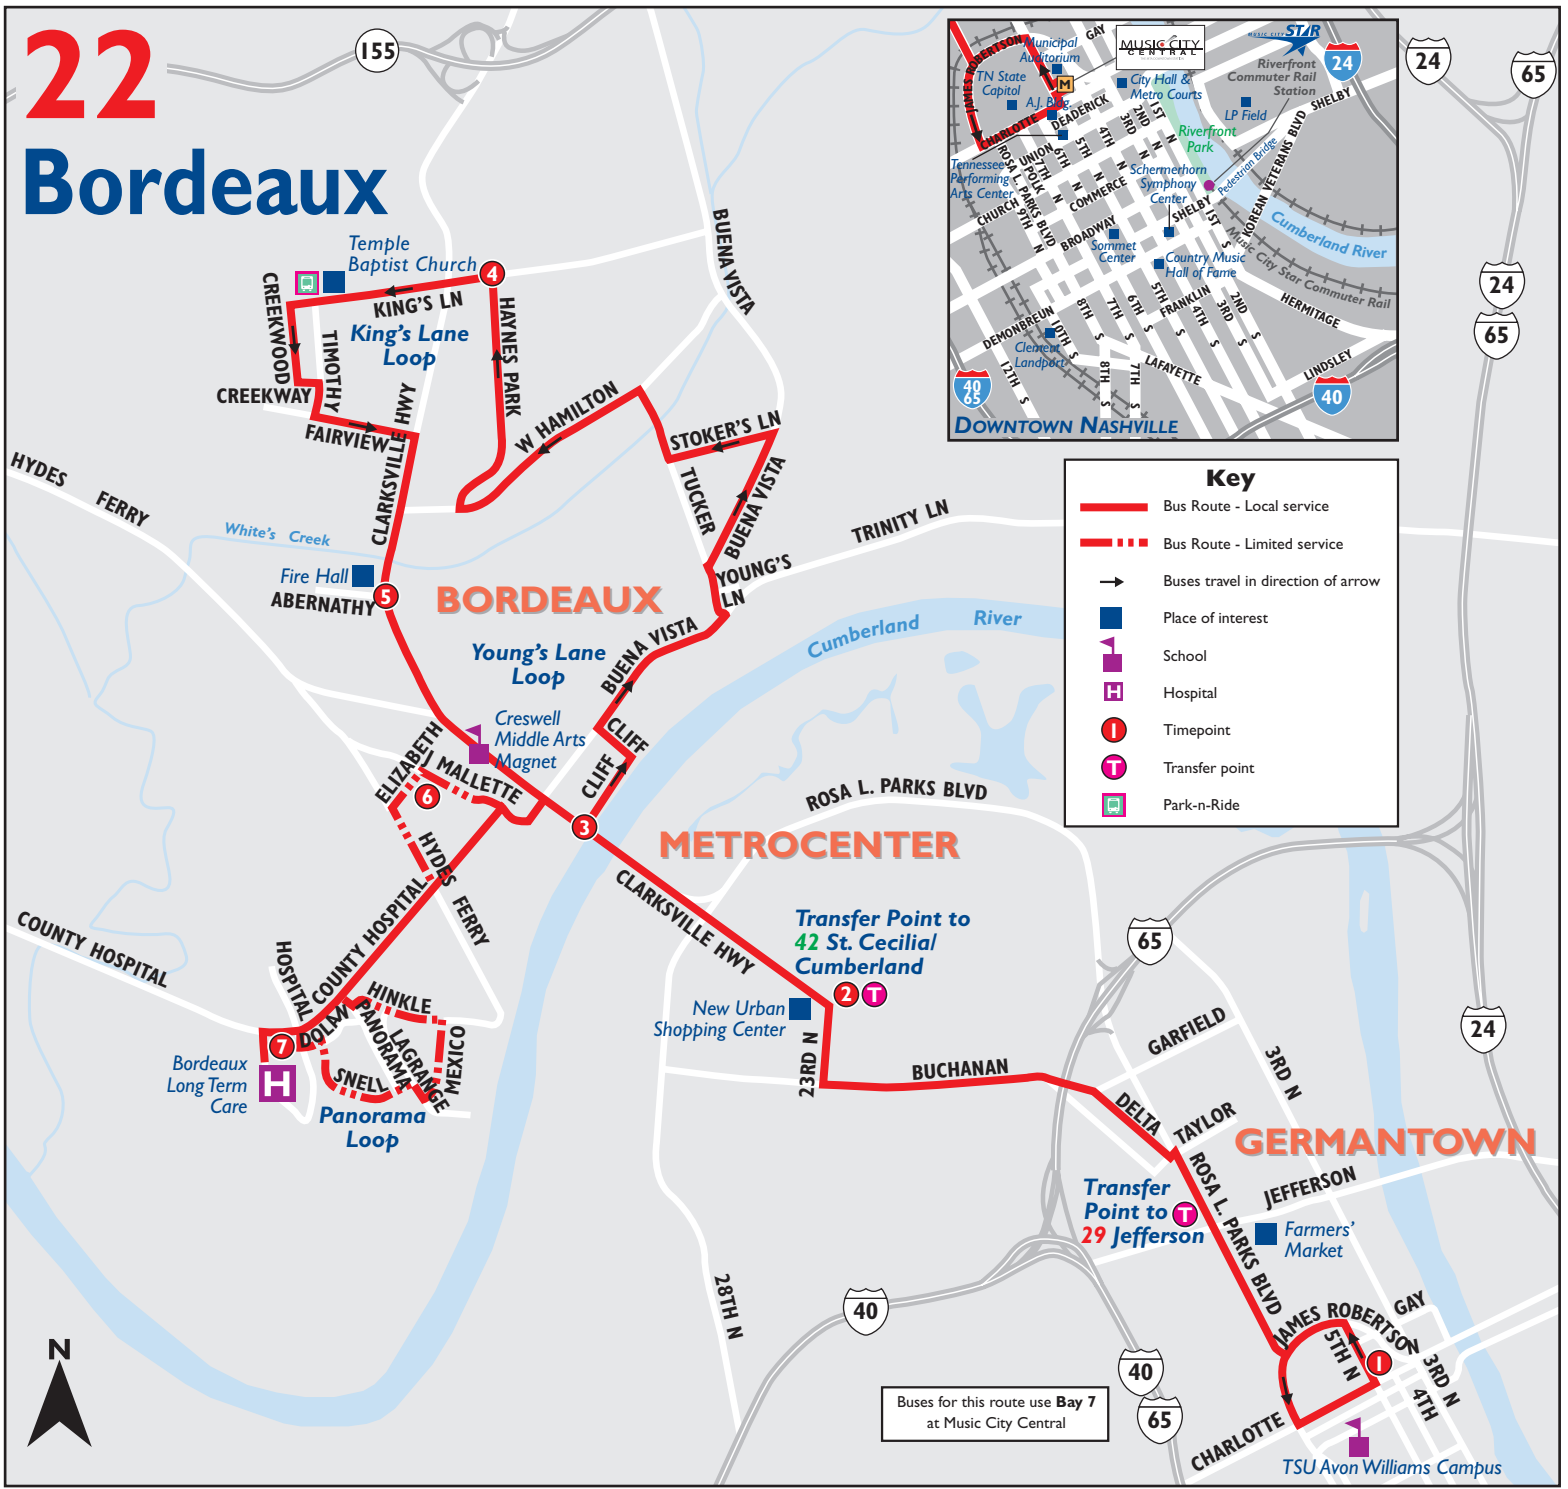

22 Bordeaux

WEEKDAYS to Downtown

Bordeaux Long Term Care	Cliff Drive	Haynes Park & King's Lane	Clarksville Highway & Abernathy	Elizabeth Road	Clarksville Highway & 23rd	Music City Central
7	3	4	5	6	2	1
Average trip times from this stop		10 minutes	20 minutes	5 minutes	29 minutes	44 minutes
5:10				5:15	5:23	5:37
5:34★					5:51	6:06
	5:26	5:38	5:48		5:58	6:13
5:59				6:04	6:12	6:29
6:17★					6:34	6:49
	6:09	6:21	6:31		6:41	6:56
6:41★					7:00	7:17
	6:48	7:00	7:10		7:20	7:35
7:17★					7:36	7:53
7:45				7:50	7:58	8:15
	7:29	7:41	7:50		8:00	8:15
8:06				8:11	8:19	8:36
	8:13	8:25	8:34		8:44	8:59
8:52				8:57	9:05	9:19
	8:56	9:08	9:17		9:27	9:42
9:36				9:41	9:49	10:03
	9:40	9:52	10:01		10:11	10:26
10:20				10:25	10:33	10:47
	10:24	10:36	10:45		10:55	11:10
11:04				11:09	11:17	11:31
	11:07	11:18	11:29		11:37	11:54
11:48				11:53	12:01	12:15
	11:51	12:02	12:13		12:21	12:38
12:32				12:37	12:45	12:59
	12:34	12:44	12:58		1:06	1:23
1:16				1:21	1:29	1:43
	1:18	1:28	1:42		1:50	2:07
2:00				2:05	2:13	2:27
	2:02	2:12	2:26		2:34	2:51
2:38				2:43	2:51	3:07
	2:46	2:56	3:16		3:24	3:41
3:29				3:34	3:42	3:58
3:47					3:58	4:11
	3:45	3:56	4:07		4:15	4:32
4:21					4:31	4:47
	4:19	4:30	4:41		4:50	5:03
4:54				4:59	5:07	5:23
	4:53	5:04	5:15		5:24	5:37
5:25					5:35	5:51
	5:27	5:38	5:48		5:57	6:10
6:44					6:54	7:10
7:44					7:54	8:10
8:44					8:54	9:10
9:44					9:52	10:05
10:44					10:52	11:05

Note:
★ This bus stops at Panorama Loop.

WEEKDAYS from Downtown

Music City Central Bay 7	Clarksville Highway & 23rd	Cliff Drive	Elizabeth Road	Haynes Park & King's Lane	Clarksville Highway & Abernathy	Bordeaux Long Term Care
1	2	3	6	4	5	7
Average trip times from this stop	13 minutes	17 minutes	19 minutes	27 minutes	37 minutes	25 minutes
5:40	5:49					5:59
6:15	6:28					6:38
6:32	6:44	6:48		7:00	7:10	
6:51	7:04					7:14
7:02	7:16	7:20		7:41	7:50	
7:18	7:31▲		7:39			7:43
7:35	7:48▲		7:55			8:00
7:55	8:09	8:13		8:25	8:34	
8:17	8:30					8:40
8:37	8:51	8:55		9:08	9:17	
8:59	9:12					9:22
9:21	9:35	9:39		9:52	10:01	
9:43	9:56					10:06
10:05	10:19	10:23		10:36	10:45	
10:27	10:40					10:50
10:49	11:03	11:07		11:18	11:29	
11:11	11:24					11:34
11:33	11:47	11:51		12:02	12:13	
11:55	12:08					12:18
12:17	12:30	12:34		12:44	12:52	
12:39	12:51★					1:04
1:01	1:14	1:18		1:28	1:36	
1:23	1:36		1:43			1:48
1:45	1:58	2:02		2:12	2:20	
2:07	2:20		2:27			2:32
2:29	2:42	2:46		2:56	3:04	
2:51	3:07		3:15			3:20
3:08	3:24		3:32			3:37
3:25▼	3:41	3:45		3:56	4:03	
3:42	3:58		4:06			4:11
3:59	4:15	4:19		4:30	4:37	
4:16	4:33		4:38★			4:50
4:33	4:49	4:53		5:04	5:11	
4:50	5:07		5:12★			5:24
5:07	5:23	5:27		5:38	5:45	
5:24	5:37		5:44★			5:52
5:41	5:54		6:01★			6:09
5:52	6:08	6:12		6:23	6:30	
6:15	6:29					6:42
7:15	7:29	7:33				7:41
8:15	8:29	8:33				8:41
9:15	9:26	9:30				9:36
10:15	10:26	10:30				10:36
11:15	11:26		11:32			11:37

Notes:
▼ On school days only; this bus begins service at Martin Luther King Jr. Magnet School at 3:10 p.m. and travels directly to Music City Central.
★ This bus stops at Panorama Loop.
▲ This bus serves Creswell Middle Arts Magnet School.