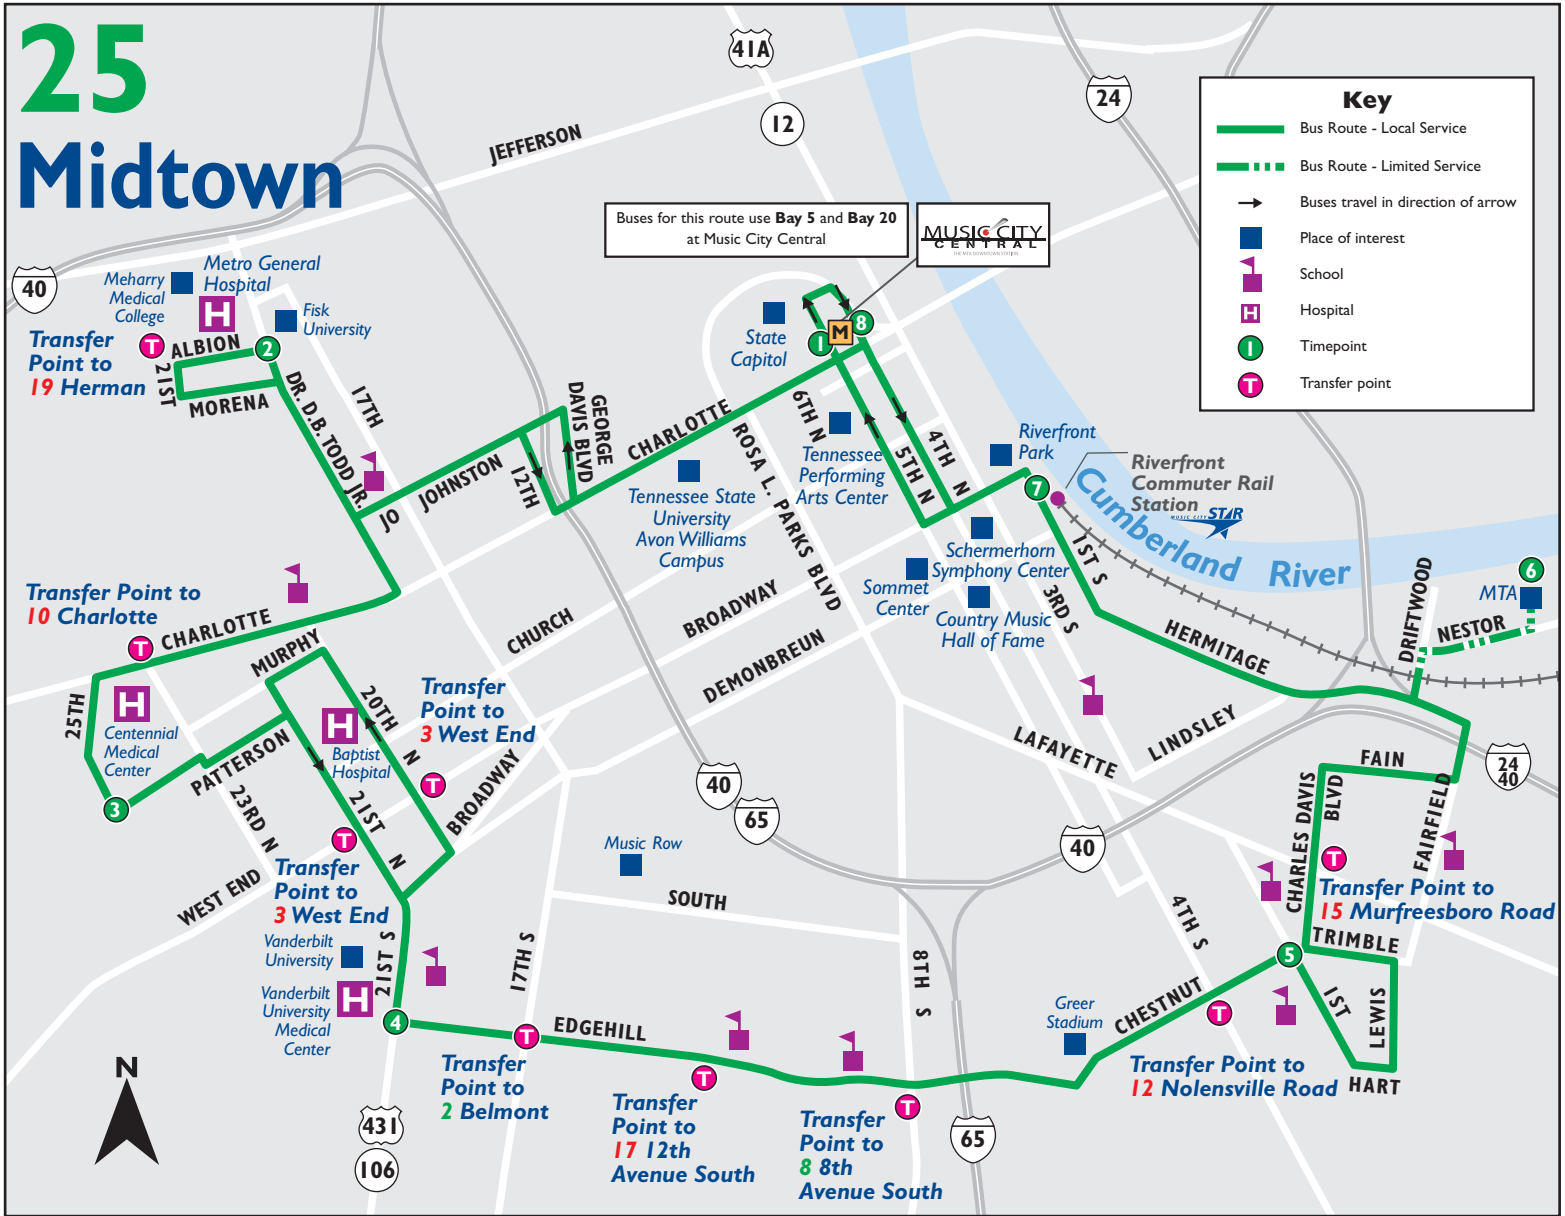

25 Midtown

WEEKDAYS via Jo Johnston

Music City Central Bay 5	Metro General Hospital	25th & Patterson	Edgehill & 21st	Chestnut & 1st	MTA	Riverfront Station	Music City Central Bay 5
1	2	3	4	5	6	7	1
	12 minutes	20 minutes	29 minutes	40 minutes	48 minutes	56 minutes	63 minutes
			5:21	5:21	5:21	5:32	5:38
			6:12	6:12	6:12	6:23	6:29
5:40	5:52	6:00	6:08	6:20	6:31	6:39	6:46
6:32	6:45	6:53	7:01	7:13	7:26	7:33	7:39
6:49	7:02	7:10	7:18	7:30	7:43	7:50	7:56
7:40	7:53	8:01	8:09	8:21	8:34	8:41	8:47
8:00	8:12	8:20	8:29	8:40	8:50	8:56	9:03
8:50	9:02	9:10	9:19	9:30	9:40	9:46	9:53
9:53	10:05	10:13	10:22	10:33	10:40	10:49	10:56
10:56	11:08	11:16	11:25	11:36	11:45	11:52	11:59
11:59	12:11	12:19	12:28	12:39	12:50	12:55	1:02
1:02	1:14	1:22	1:31	1:42	1:50	1:58	2:05
2:15	2:27	2:35	2:44	2:56	3:06	3:13	3:21
2:50	3:02	3:10	3:19	3:31	3:41	3:48	3:56
3:25	3:38	3:46	3:56	4:08	4:19	4:26	4:33
4:00	4:13	4:21	4:31	4:43	4:54	5:01	5:08
4:35	4:48	4:56	5:06	5:18	5:29	5:36	5:43
5:08	5:21	5:29	5:39	5:51	6:00	6:04	6:15
6:15	6:27	6:35	6:42	6:53		7:03	7:10

WEEKDAYS via Hart Street

Music City Central Bay 20	1st & Broadway	MTA	Chestnut & 1st	Edgehill & 21st	25th & Patterson	Metro General Hospital	Music City Central Bay 20
8	7	6	5	4	3	2	8
	5 minutes	10 minutes	20 minutes	30 minutes	38 minutes	47 minutes	60 minutes
						5:17	5:30
						6:00	6:13
5:30	5:34	5:41	5:51	6:03	6:13	6:24	6:38
6:15	6:21	6:26	6:35	6:46	6:56	7:07	7:23
6:38	6:44	6:49	6:58	7:09	7:19	7:30	7:46
7:27	7:33	7:39	7:50	8:02	8:11	8:21	8:36
7:55	8:01	8:07	8:18	8:30	8:39	8:49	9:04
8:36	8:41	8:46	8:56	9:06	9:14	9:23	9:36
9:10	9:15	9:20	9:30	9:40	9:48	9:57	10:10
10:15	10:20	10:25	10:35	10:45	10:53	11:02	11:15
11:20	11:25	11:30	11:40	11:50	11:58	12:07	12:20
12:20	12:25	12:30	12:40	12:50	12:58	1:07	1:20
1:20	1:25	1:30	1:40	1:50	1:58	2:07	2:20
2:20	2:25	2:32	2:41	2:52	3:01	3:10	3:23
2:55	3:00	3:07	3:16	3:27	3:36	3:45	3:58
3:25	3:30	3:37	3:46	3:57	4:06	4:15	4:28
4:00	4:05	4:12	4:21	4:32	4:41	4:50	5:03
4:35	4:43	4:49	4:59	5:11	5:21	5:29	5:44
5:05	5:09	5:16	5:24	5:35	5:44	5:53	6:06
6:15	6:19		6:31	6:41	6:49	6:56	7:07
7:15	7:19		7:31	7:41	7:49	7:56	8:07
8:15	8:19		8:31	8:41	8:49	8:56	9:07
9:15	9:19		9:30	9:38	9:45	9:52	10:03