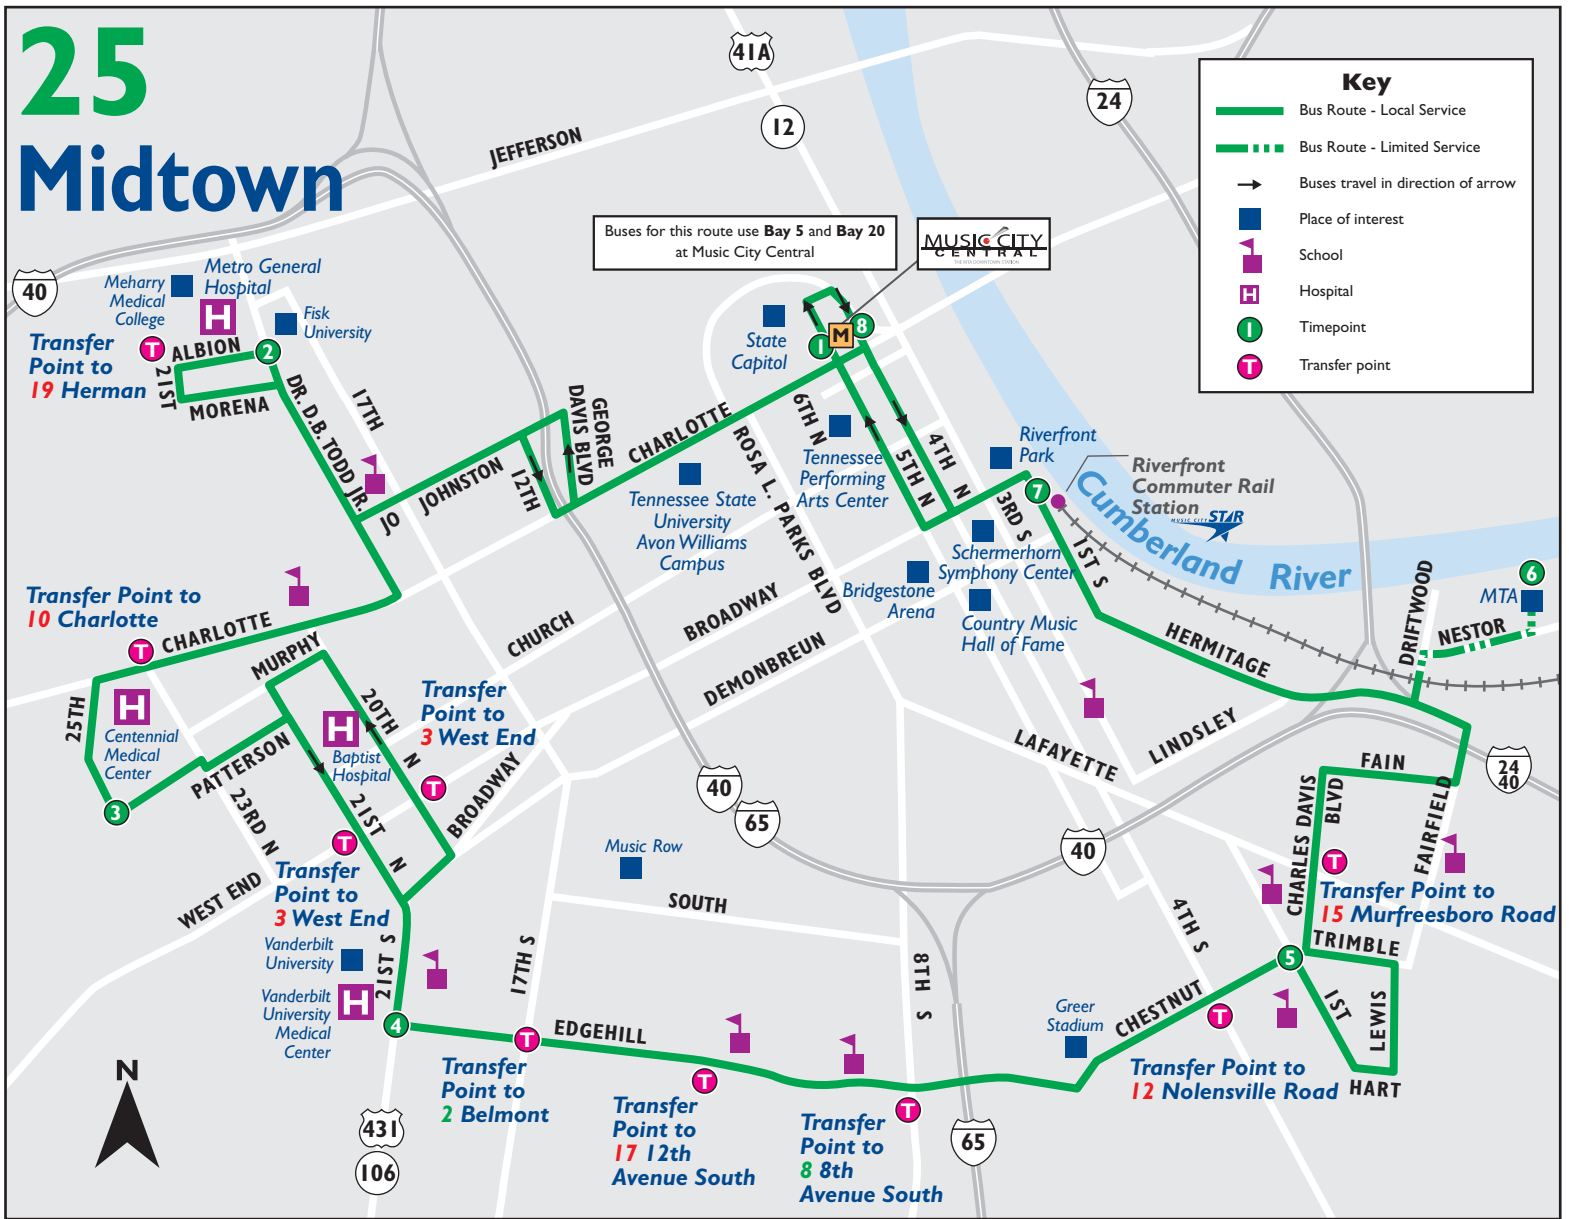

25 Midtown

WEEKDAYS via Jo Johnston

Music City Central Bay 5	Metro General Hospital	25th & Patterson	Edgehill & 21st	Chestnut & 1st	MTA	Riverfront Station	Music City Central
1	2	3	4	5	6	7	8
	12 minutes	20 minutes	29 minutes	40 minutes	48 minutes	56 minutes	63 minutes
				5:21		5:32	5:38
				6:12		6:23	6:29
5:40	5:52	6:00	6:08	6:20	6:31	6:39	6:46
6:32	6:45	6:53	7:01	7:13	7:26	7:33	7:39
6:49	7:02	7:10	7:18	7:30	7:43	7:50	7:56
7:40	7:53	8:01	8:09	8:21	8:34	8:41	8:47
8:00	8:12	8:20	8:29	8:40	8:50	8:56	9:03
8:50	9:02	9:10	9:19	9:30	9:40	9:46	9:53
9:53	10:05	10:13	10:22	10:33	10:40	10:49	10:56
10:56	11:08	11:16	11:25	11:36	11:45	11:52	11:59
11:59	12:11	12:19	12:28	12:39	12:50	12:55	1:02
1:02	1:14	1:22	1:31	1:42	1:50	1:58	2:05
2:15	2:27	2:35	2:44	2:56	3:06	3:13	3:21
2:50	3:02	3:10	3:19	3:31	3:41	3:48	3:56
3:25	3:38	3:46	3:56	4:08	4:19	4:26	4:33
4:00	4:13	4:21	4:31	4:43	4:54	5:01	5:08
4:35	4:48	4:56	5:06	5:18	5:29	5:36	5:43
5:08	5:21	5:29	5:39	5:51	6:00	6:04	6:15
6:15	6:27	6:35	6:42	6:53		7:03	7:10

WEEKDAYS via Hart Street

Music City Central Bay 20	1st & Broadway	MTA	Chestnut & 1st	Edgehill & 21st	25th & Patterson	Metro General Hospital	Music City Central
8	7	6	5	4	3	2	8
	5 minutes	10 minutes	20 minutes	30 minutes	38 minutes	47 minutes	60 minutes
						5:17	5:30
						6:00	6:13
5:30	5:34	5:41	5:51	6:03	6:13	6:24	6:38
6:15	6:21	6:26	6:35	6:46	6:56	7:07	7:23
6:38	6:44	6:49	6:58	7:09	7:19	7:30	7:46
7:27	7:33	7:39	7:50	8:02	8:11	8:21	8:36
8:00	8:07	8:13	8:24	8:36	8:45	8:55	9:10
8:36	8:41	8:46	8:56	9:06	9:14	9:23	9:36
9:10	9:15	9:20	9:30	9:40	9:48	9:57	10:10
10:15	10:20	10:25	10:35	10:45	10:53	11:02	11:15
11:20	11:25	11:30	11:40	11:50	11:58	12:07	12:20
12:20	12:25	12:30	12:40	12:50	12:58	1:07	1:20
1:20	1:25	1:30	1:40	1:50	1:58	2:07	2:20
2:20	2:25	2:32	2:41	2:52	3:01	3:10	3:23
2:55	3:00	3:07	3:16	3:27	3:36	3:45	3:58
3:25	3:30	3:37	3:46	3:57	4:06	4:15	4:28
4:00	4:05	4:12	4:21	4:32	4:41	4:50	5:03
4:35	4:43	4:49	4:59	5:11	5:21	5:29	5:44
5:05	5:09	5:16	5:24	5:35	5:44	5:53	6:06
6:15	6:19		6:31	6:41	6:49	6:56	7:07
7:15	7:19		7:31	7:41	7:49	7:56	8:07
8:15	8:19		8:31	8:41	8:49	8:56	9:07
9:15	9:19		9:30	9:38	9:45	9:52	10:03