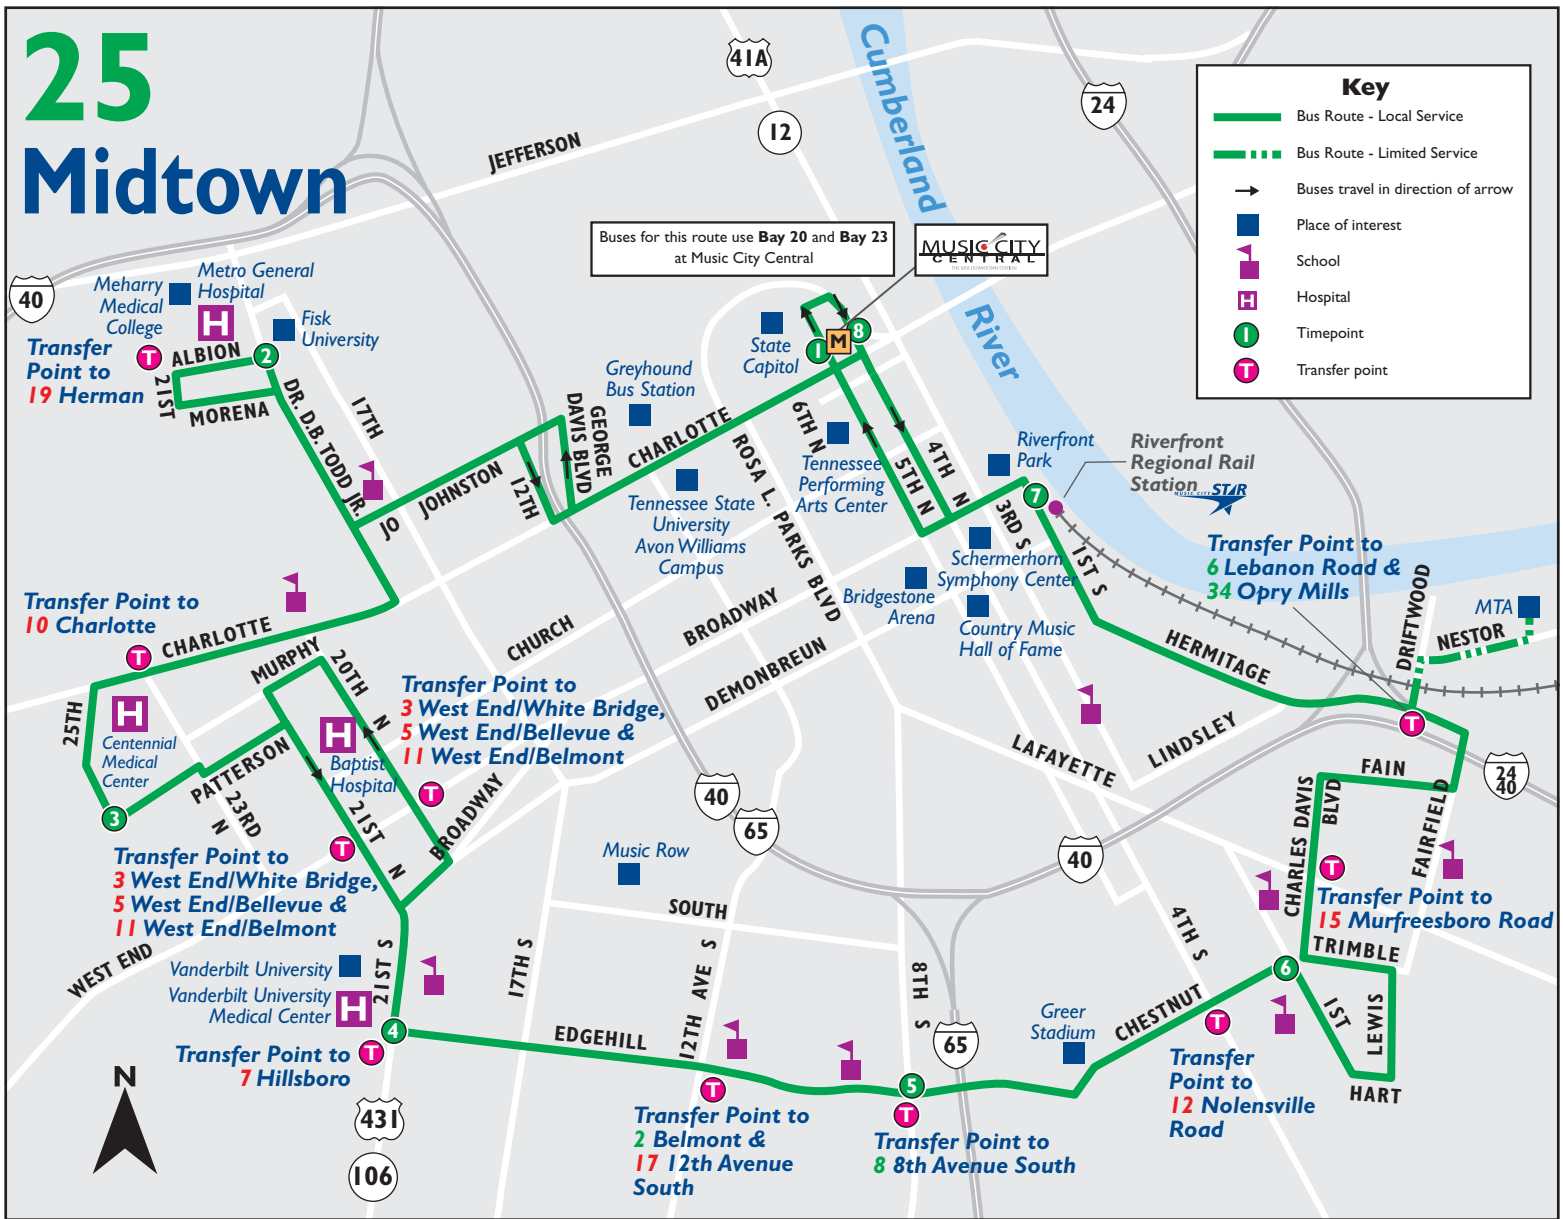

Music City Central Bay 20	1st & Broadway	Chestnut & 1st	Edgehill & 8th	Edgehill & 21st	25th & Patterson	Metro General Hospital	Music City Central
8	7	6	5	4	3	2	8
Average trip times from this stop	4 minutes	21 minutes	26 minutes	32 minutes	40 minutes	48 minutes	60 minutes
6:15	6:19	6:33	6:38	6:44	6:52	6:03	6:15
7:15	7:19	7:33	7:38	7:44	7:52	8:00	8:12
8:15	8:19	8:33	8:38	8:44	8:52	9:00	9:12
9:15	9:19	9:33	9:38	9:44	9:52	10:00	10:12
10:15	10:19	10:36	10:41	10:47	10:55	11:03	11:15
11:15	11:19	11:36	11:41	11:47	11:55	12:03	12:15
12:15	12:19	12:36	12:41	12:47	12:55	1:03	1:15
1:15	1:19	1:36	1:41	1:47	1:55	2:03	2:15
2:15	2:19	2:36	2:41	2:47	2:55	3:03	3:15
3:15	3:19	3:36	3:41	3:47	3:55	4:03	4:15
4:15	4:19	4:33	4:38	4:44	4:52	5:00	5:12
5:15	5:19	5:33	5:38	5:44	5:52	6:00	6:12
6:15	6:19	6:33	6:37	6:42	6:49	6:57	7:09

a.m. trips | p.m. trips

25 Midtown

WEEKDAYS via Jo Johnston

Music City Central Bay 23	Metro General Hospital	25th & Patterson	Edgehill & 21st	Edgehill & 8th	Chestnut & 1st	Riverfront Station	Music City Central
1	2	3	4	5	6	7	1
Average trip times from this stop	12 minutes	20 minutes	29 minutes	35 minutes	40 minutes	56 minutes	63 minutes
					5:21	5:32	5:38
					6:12	6:23	6:29
5:40	5:52	6:00	6:08	6:14	6:20	6:39	6:46
6:32	6:45	6:53	7:01	7:08	7:13	7:33	7:39
6:49	7:02	7:10	7:18	7:25	7:30	7:50	7:56
7:40	7:53	8:01	8:09	8:16	8:21	8:41	8:47
8:00	8:12	8:20	8:29	8:35	8:40	8:56	9:03
8:50	9:02	9:10	9:19	9:25	9:30	9:46	9:53
9:53	10:05	10:13	10:22	10:28	10:33	10:49	10:56
10:56	11:08	11:16	11:25	11:31	11:36	11:52	11:59
11:59	12:11	12:19	12:28	12:34	12:39	12:55	1:02
1:02	1:14	1:22	1:31	1:37	1:42	1:58	2:05
2:15	2:27	2:35	2:44	2:51	2:56	3:13	3:21
2:50	3:02	3:10	3:19	3:26	3:31	3:48	3:56
3:25	3:38	3:46	3:56	4:03	4:08	4:26	4:33
4:00	4:13	4:21	4:31	4:38	4:43	5:01	5:08
4:35	4:48	4:56	5:06	5:13	5:18	5:36	5:43
5:08	5:21	5:29	5:39	5:46	5:51	6:04	6:15
6:15	6:27	6:35	6:42	6:48	6:53	7:03	7:10