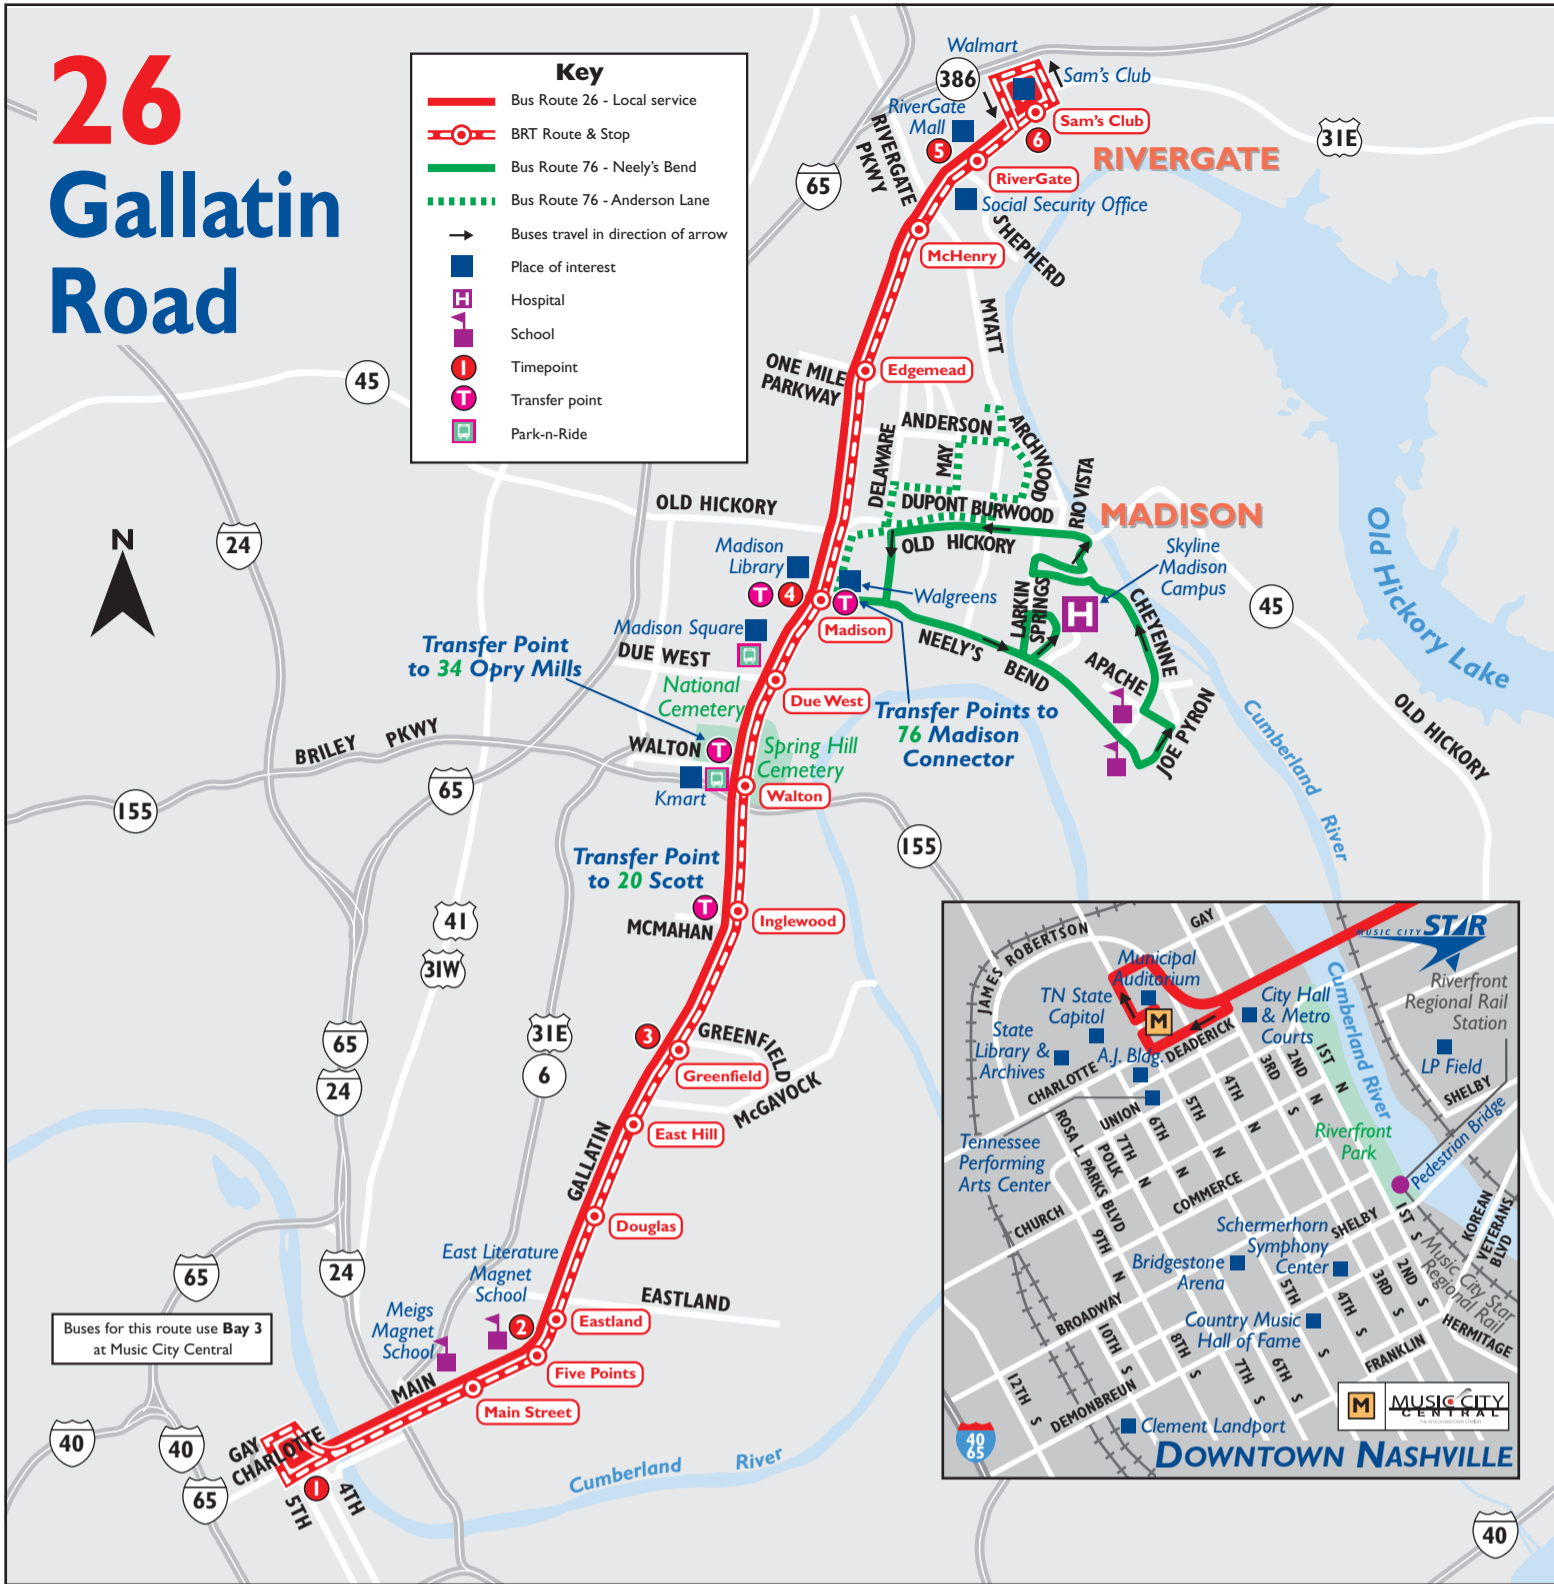

26 Gallatin Road

Key

- Bus Route 26 - Local service
- BRT Route & Stop
- Bus Route 76 - Neely's Bend
- Bus Route 76 - Anderson Lane
- Buses travel in direction of arrow
- Place of interest
- Hospital
- School
- Timepoint
- Transfer point
- Park-n-Ride

Buses for this route use Bay 3 at Music City Central

Route 26 - Gallatin Road buses stop at all bus stops.
Route 56 - Gallatin Road BRT buses only stop at BRT stops.

WEEKDAYS to Downtown

	RiverGate Mall	Madison Library/Neely's Bend	Greenfield/Kroger	Five Points/East Library	Music City Central
	5	4	3	2	1
Average trip times from this stop	11 minutes	27 minutes	38 minutes	50 minutes	
4:59	5:09	5:22	5:34	5:45	
5:38	5:49	6:02	6:14	6:25	
6:14	6:27	6:40	6:52	7:02	
6:49	7:01	7:17	7:29	7:42	
7:28	7:40	7:56	8:08	8:22	
8:13	8:25	8:39	8:51	9:02	
8:53	9:05	9:19	9:31	9:42	
9:36	9:48	10:02	10:12	10:22	
10:16	10:28	10:42	10:52	11:02	
10:56	11:08	11:22	11:32	11:42	
11:35	11:48	12:02	12:12	12:22	
12:16	12:29	12:42	12:52	1:02	
12:56	1:09	1:22	1:32	1:42	
1:33	1:46	2:01	2:12	2:22	
2:13	2:26	2:41	2:52	3:02	
2:53	3:06	3:21	3:32	3:42	
3:35	3:47	4:02	4:12	4:22	
4:14	4:27	4:42	4:52	5:02	
4:56	5:08	5:22	5:32	5:42	
5:39	5:50	6:04	6:15	6:25	
6:47	6:57	7:09	7:18	7:27	
7:45	7:55	8:07	8:16	8:25	
8:45	8:55	9:07	9:16	9:25	
9:31	9:41	9:52	10:01	10:10	
10:31	10:41	10:52	11:01	11:10	

WEEKDAYS from Downtown

	Music City Central	Five Points/East Library	Greenfield/Kroger	Madison Library/Neely's Bend	RiverGate Mall	Sam's Club/Walmart	RiverGate Mall
	1	2	3	4	5	6	5
Average trip times from this stop	11 minutes	22 minutes	35 minutes	44 minutes	49 minutes	54 minutes	
5:47	5:57	6:07	6:19	6:27	6:31	6:36	
6:27	6:38	6:47	6:58	7:07	7:12	7:17	
7:07	7:18	7:27	7:39	7:48	7:51	7:56	
7:47	7:59	8:11	8:23	8:33	8:37	8:43	
8:27	8:38	8:49	9:02	9:12	9:16	9:22	
9:07	9:17	9:27	9:40	9:49	9:53	9:58	
9:47	9:57	10:07	10:20	10:29	10:33	10:38	
10:27	10:37	10:47	11:00	11:09	11:13	11:18	
11:07	11:17	11:29	11:42	11:52	11:57	12:03	
11:47	11:57	12:09	12:22	12:32	12:37	12:43	
12:27	12:37	12:49	1:02	1:12	1:17	1:23	
1:07	1:18	1:29	1:43	1:53	1:58	2:04	
1:47	1:58	2:09	2:23	2:33	2:38	2:44	
2:27	2:37	2:48	3:02	3:12	3:16	3:22	
3:07	3:19	3:31	3:45	3:56	4:01	4:07	
3:47	3:59	4:12	4:27	4:37	4:42	4:48	
4:27	4:40	4:53	5:08	5:19	5:24	5:30	
5:07	5:19	5:32	5:45	5:57	6:01	6:06	
5:47	5:59	6:12	6:25	6:37	6:41	6:46	
6:30	6:39	6:49	7:02	7:11	7:16	7:20	
7:30	7:39	7:48	8:01	8:09	8:13	8:17	
8:30	8:39	8:48	9:01	9:09	9:13	9:17	
9:30	9:38	9:46	9:58	10:06	10:10	10:14	
10:15	10:23	10:31	10:43	10:51	10:55	10:59	
11:15	11:23	11:31	11:43	11:51	11:55	11:59	

For additional service to this area, please see the schedule for Route 56 - Gallatin Road BRT.

a.m. trips | p.m. trips