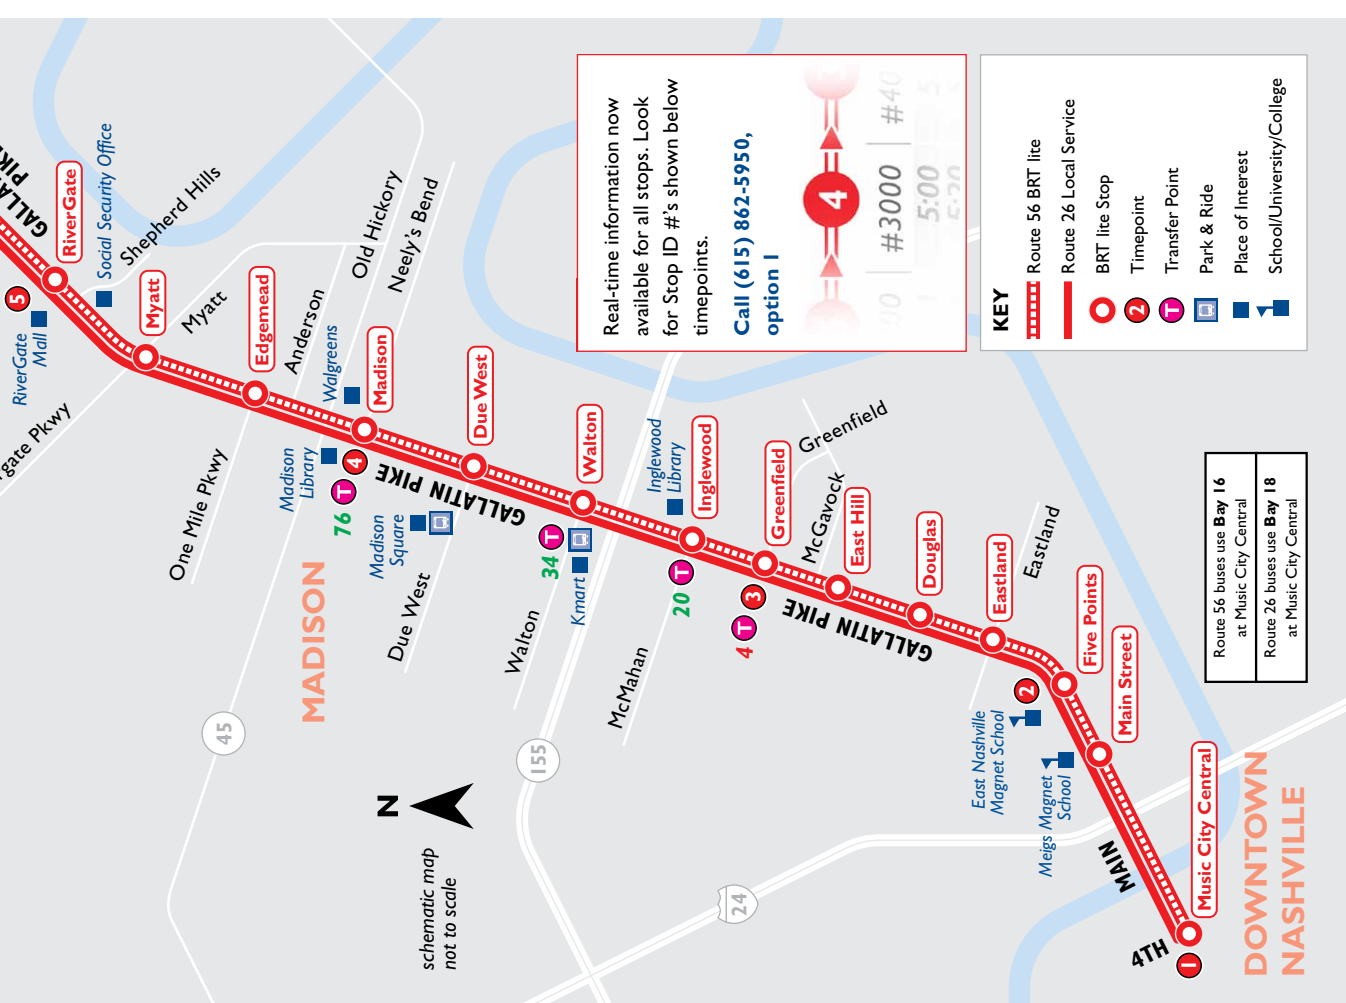

Bus Stop ID numbers shown below timepoints.

26 Gallatin Pike All Local Stops

Bus Stop ID numbers shown below timepoints.

SATURDAYS/MLK JR. HOLIDAY

to Downtown

56 Gallatin Pike BRT lite Limited Stops

#4579	#4628	#4563	#4557	—
5:42	5:49	5:57	6:04	6:10
6:09	6:17	6:26	6:33	6:40
6:39	6:47	6:56	7:03	7:10
7:07	7:15	7:24	7:31	7:38
7:37	7:45	7:54	8:01	8:08
8:03	8:12	8:22	8:30	8:38
8:33	8:42	8:52	9:00	9:08
9:03	9:12	9:22	9:30	9:38
9:33	9:42	9:52	10:00	10:08
10:03	10:12	10:22	10:30	10:38
10:33	10:42	10:52	11:00	11:08
10:56	11:07	11:19	11:27	11:35

THEN ABOUT EVERY 30 MINUTES UNTIL...

4:26	4:37	4:49	4:57	5:05
4:58	5:08	5:19	5:27	5:35
5:28	5:38	5:49	5:57	6:05
6:01	6:11	6:22	6:30	6:38
6:33	6:42	6:52	7:00	7:08
7:03	7:12	7:22	7:30	7:38
7:33	7:42	7:52	8:00	8:08
8:05	8:14	8:23	8:30	8:38
8:35	8:44	8:53	9:00	9:08
9:05	9:14	9:23	9:30	9:38

Bus Stop ID numbers shown below timepoints.

26 Gallatin Pike All Local Stops

#4579	#4628	#4563	#4557	—
5:48	5:57	6:07	6:15	6:22
6:43	6:54	7:05	7:14	7:22
7:43	7:54	8:05	8:14	8:22
8:40	8:51	9:03	9:13	9:22
9:40	9:51	10:03	10:13	10:22
10:36	10:49	11:03	11:13	11:22
11:36	11:49	12:03	12:13	12:22
12:36	12:49	1:03	1:13	1:22
1:36	1:49	2:03	2:13	2:22
2:36	2:49	3:03	3:13	3:22
3:36	3:49	4:03	4:13	4:22
4:36	4:49	5:03	5:13	5:22
5:40	5:52	6:04	6:13	6:22
7:43	7:53	8:04	8:13	8:22
8:43	8:53	9:04	9:13	9:22
9:32	9:41	9:51	9:59	10:08

Bus Stop ID numbers shown below timepoints.

26 Gallatin Pike Local

56 Gallatin Pike BRT lite

Real-time information now available for all stops. Look for Stop ID #'s shown below timepoints.
Call (615) 862-5950, option 1

KEY

- Route 56 BRT lite
- Route 26 Local Service
- BRT lite Stop
- Timepoint
- Transfer Point
- Park & Ride
- Place of Interest
- School/University/College

Route 56 buses use **Bay 16** at Music City Central
Route 26 buses use **Bay 18** at Music City Central

from Downtown

56 Gallatin Pike BRT lite Limited Stops

#4420	#4556	#4562	#4627	#4578	#2512	#4579
6:15	6:22	6:29	6:38	6:45	6:48	6:52
6:45	6:52	6:59	7:08	7:15	7:18	7:22
7:15	7:22	7:29	7:38	7:45	7:48	7:52
7:45	7:52	7:59	8:08	8:15	8:18	8:22
8:15	8:22	8:29	8:38	8:45	8:48	8:52
8:45	8:52	9:00	9:10	9:19	9:23	9:28
9:15	9:22	9:30	9:40	9:49	9:53	9:58
9:45	9:52	10:00	10:10	10:19	10:23	10:28
10:15	10:22	10:30	10:40	10:49	10:53	10:58

THEN ABOUT EVERY 30 MINUTES UNTIL...

5:45	5:53	6:01	6:11	6:20	6:24	6:30
6:15	6:23	6:31	6:41	6:50	6:54	7:00
6:45	6:53	7:01	7:10	7:18	7:22	7:27
7:15	7:23	7:31	7:40	7:48	7:52	7:57
7:45	7:53	8:01	8:10	8:18	8:22	8:27
8:15	8:23	8:31	8:40	8:48	8:52	8:57
8:45	8:53	9:01	9:10	9:18	9:21	9:25
9:15	9:23	9:31	9:40	9:48	9:51	9:55
9:45	9:52	9:59	10:08	10:15	10:18	10:21

Bus Stop ID numbers shown below timepoints.

26 Gallatin Pike All Local Stops

#4419	#4556	#4562	#4627	#4578	#2512	#4579
6:30	6:38	6:47	6:59	7:08	7:12	7:17
7:30	7:38	7:47	7:59	8:08	8:12	8:17
8:30	8:38	8:47	8:59	9:08	9:12	9:17
9:30	9:39	9:50	10:03	10:14	10:18	10:24
10:30	10:39	10:50	11:03	11:14	11:18	11:24
11:30	11:40	11:51	12:04	12:16	12:21	12:28
12:30	12:40	12:51	1:04	1:17	1:22	1:29
1:30	1:40	1:51	2:04	2:17	2:22	2:29
2:30	2:40	2:51	3:04	3:16	3:21	3:28
3:30	3:40	3:51	4:04	4:16	4:21	4:28
4:30	4:39	4:48	4:59	5:10	5:14	5:20
5:30	5:39	5:48	5:59	6:09	6:13	6:19
6:30	6:39	6:48	6:59	7:09	7:13	7:19
7:30	7:39	7:48	7:59	8:08	8:12	8:18
8:30	8:38	8:46	8:56	9:04	9:07	9:11
9:30	9:38	9:46	9:56	10:03	10:06	10:10
10:15	10:23	10:30	10:39	10:46	10:49	10:53

Bus Stop ID numbers shown below timepoints.

AM times **PM times**