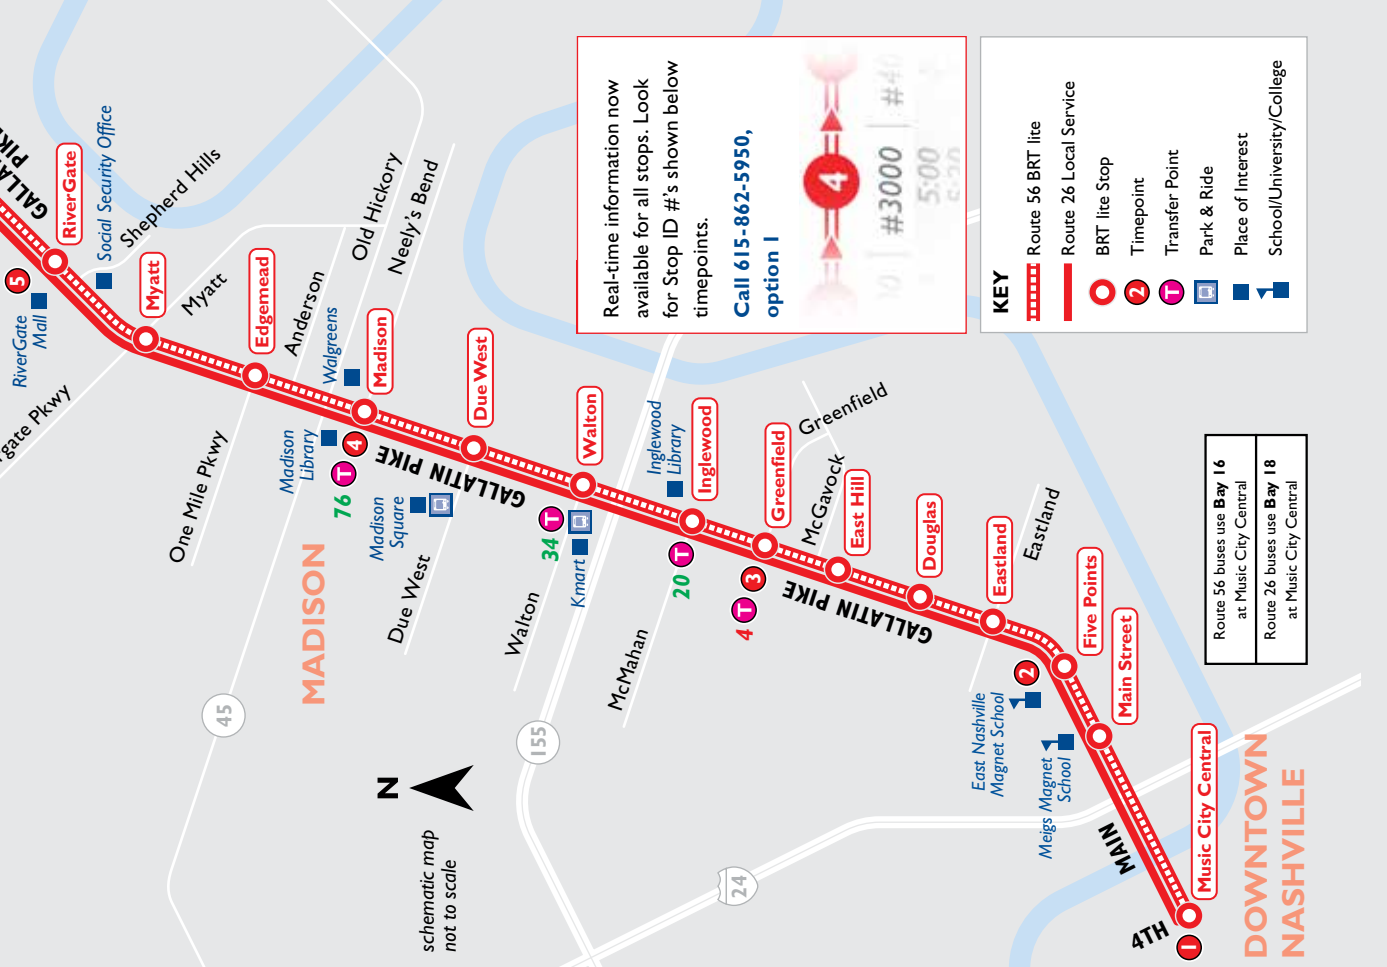

Bus Stop ID numbers shown below timepoints.

26 Gallatin Pike All Local Stops

#4419	#4556	#4562	#4627	#4578	#2512	#4579
6:30	6:38	6:47	6:59	7:08	7:12	7:17
7:30	7:38	7:47	7:59	8:08	8:12	8:17
8:30	8:38	8:47	8:59	9:08	9:12	9:17
9:30	9:39	9:50	10:03	10:14	10:18	10:24
10:30	10:39	10:50	11:03	11:14	11:18	11:24
11:30	11:40	11:51	12:04	12:16	12:21	12:28
12:30	12:40	12:51	1:04	1:17	1:22	1:29
1:30	1:40	1:51	2:04	2:17	2:22	2:29
2:30	2:40	2:51	3:04	3:16	3:21	3:28
3:30	3:40	3:51	4:04	4:16	4:21	4:28
4:30	4:39	4:48	4:59	5:10	5:14	5:20
5:30	5:39	5:48	5:59	6:09	6:13	6:19
6:30	6:39	6:48	6:59	7:09	7:13	7:19
7:30	7:39	7:48	7:59	8:08	8:12	8:18
8:30	8:38	8:46	8:56	9:04	9:07	9:11
9:30	9:38	9:46	9:56	10:03	10:06	10:10
10:15	10:23	10:30	10:39	10:46	10:49	10:53

Bus Stop ID numbers shown below timepoints.

26 Gallatin Pike Local

56 Gallatin Pike BRT lite

Real-time information now available for all stops. Look for Stop ID #'s shown below timepoints.
Call 615-862-5950, option 1

KEY

- Route 56 BRT lite
- Route 26 Local Service
- BRT lite Stop
- Timepoint
- Transfer Point
- Park & Ride
- Place of Interest
- School/University/College

Route 56 buses use Bay 16 at Music City Central
Route 26 buses use Bay 18 at Music City Central

schematic map not to scale