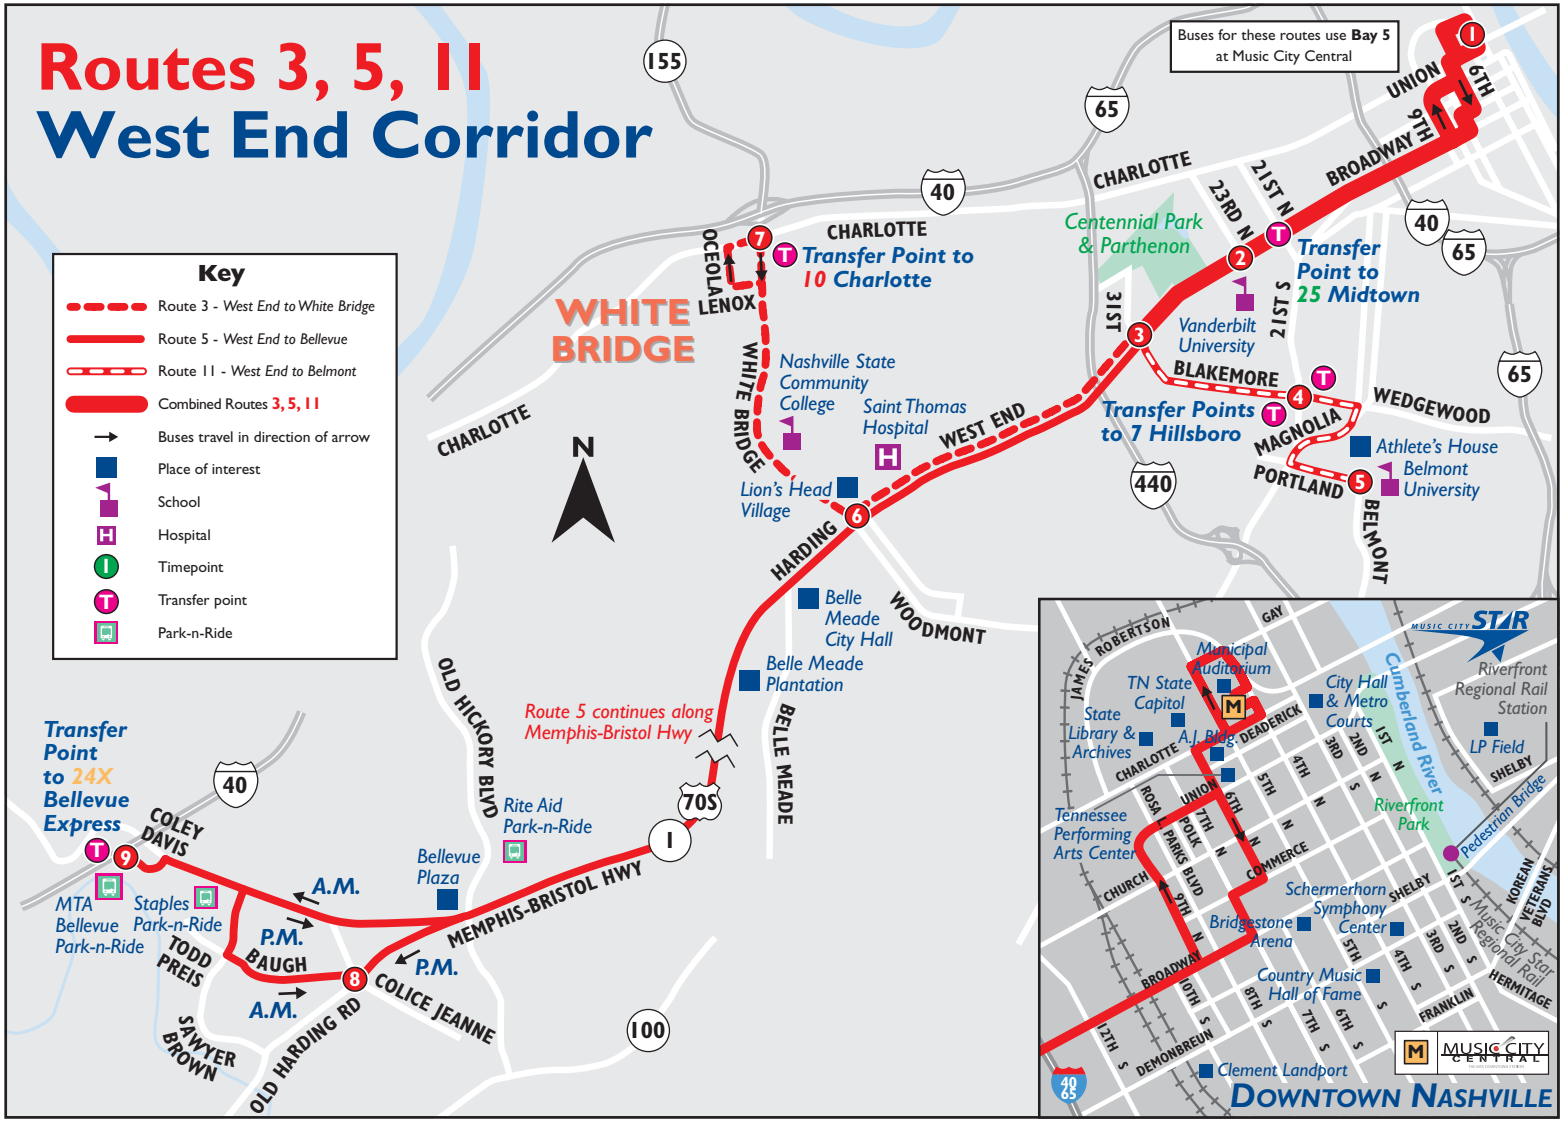

Routes 3, 5, 11 West End Corridor

Key

- Route 3 - West End to White Bridge
- Route 5 - West End to Bellevue
- Route 11 - West End to Belmont
- Combined Routes 3, 5, 11
- Buses travel in direction of arrow
- Place of interest
- School
- Hospital
- Timepoint
- Transfer point
- Park-n-Ride

WEEKDAYS to Downtown

route	MTA Bellevue Park-n-Ride	Baugh Road & Collice Jeanne	White Bridge & Charlotte	Harding Rd & White Bridge	Belmont University	Wedgewood & 21st	West End & 31st	West End & 23rd	Music City Central
3			5:40	5:47			5:54	5:57	6:10
11					5:56	6:00	6:04	6:07	6:20
5	5:36	5:45		6:03			6:13	6:16	6:30
3			6:10	6:17	6:26	6:30	6:24	6:27	6:40
11							6:34	6:37	6:50
5	6:06	6:15	6:31	6:33	6:43	6:46	6:43	6:46	7:00
3				6:41	6:51	6:56	7:01	7:04	7:20
11			7:01	7:11			7:21	7:24	7:40
5	6:34	6:43		7:01	7:25	7:30	7:35	7:38	7:54
11			7:19	7:38			7:46	7:49	8:05
3				7:51	8:03	8:08	8:01	8:04	8:20
11			8:01	8:11			8:13	8:16	8:32
5	7:54	8:04		8:23			8:21	8:24	8:40
11			8:26	8:36			8:31	8:34	8:50
3					8:50	8:54	8:46	8:49	9:05
11							8:58	9:01	9:17
5	8:40	8:49		9:07			9:14	9:17	9:33
11			9:13	9:22			9:31	9:34	9:50
3					9:35	9:39	9:43	9:46	10:02
11			9:26	9:34			10:00	10:03	10:18
5	9:26	9:34		9:52			10:16	10:19	10:35
11			9:58	10:07			10:28	10:31	10:47
3					10:20	10:24	10:50	10:53	11:08
11			10:15	10:23			11:01	11:04	11:20
5	10:15	10:23		10:41			11:29	11:32	11:48
11			10:43	10:52			11:47	11:50	12:05
3					11:05	11:09	11:29	11:32	12:17
11			10:54	11:02			12:14	12:17	12:33
5	11:39	11:47		12:05			12:32	12:35	12:50
11			12:14	12:23			12:44	12:47	1:02
3					12:34	12:39	12:59	1:02	1:18
11			12:31	12:50			1:17	1:20	1:35
5	1:16			1:35	1:19	1:24	1:29	1:32	1:47
11			1:44	1:53			1:44	1:47	2:03
3							2:02	2:05	2:20
11			2:01	2:20			2:11	2:14	2:32
5	2:01			2:30	2:37	2:42	2:29	2:32	2:48
11			2:21	2:30			2:39	2:42	3:00
3							2:47	2:50	3:10
11			2:31	2:50			2:59	3:02	3:18
5	2:31			3:00	3:07	3:12	3:17	3:20	3:40
11			3:18	3:26			3:37	3:40	4:00
3							3:47	3:50	4:10
11			3:26	3:46			3:57	4:00	4:18
5	3:26			3:56			4:07	4:10	4:30
11			3:48	3:56			4:19	4:22	4:40
3					4:10	4:14	4:28	4:31	4:48
11			3:59	4:19			4:39	4:42	5:00
5	3:59			4:30			4:49	4:52	5:10
11			4:22	4:30			4:58	5:01	5:18
3					4:40	4:44	5:09	5:12	5:30
11			4:29	4:49			5:19	5:22	5:40
5	4:29			5:00			5:28	5:31	5:48
11			4:52	5:00			5:44	5:47	6:05
3					5:10	5:14	6:04	6:07	6:25
11			4:59	5:19			6:26	6:29	6:45
5	4:59			5:35			6:44	6:47	7:05
11			5:27	5:35			7:04	7:07	7:25
3					5:55	5:59	7:09	7:12	7:30
11			6:00	6:18			7:26	7:29	7:45
5	6:00			6:35			7:55	7:58	8:13
11			6:27	6:35			8:12	8:15	8:30
3				6:55			8:26	8:29	8:45
11			6:47	6:55			8:55	8:58	9:13
5					7:00	7:04	9:12	9:15	9:30
11			7:00	7:18			9:26	9:29	9:45
3							9:55	9:58	10:13
11			7:42	7:48			10:17	10:20	10:35
5	7:00			8:19			10:55	10:58	11:13
11			8:02	8:48					
3					9:04	9:08			
11			8:42	8:48					
5	8:02			9:19					
11			9:02	9:48					
3					10:09	10:13			
11			9:42	9:48					
5	9:02			10:35					
11			10:42	10:48					

a.m. trips | p.m. trips

WEEKDAYS from Downtown