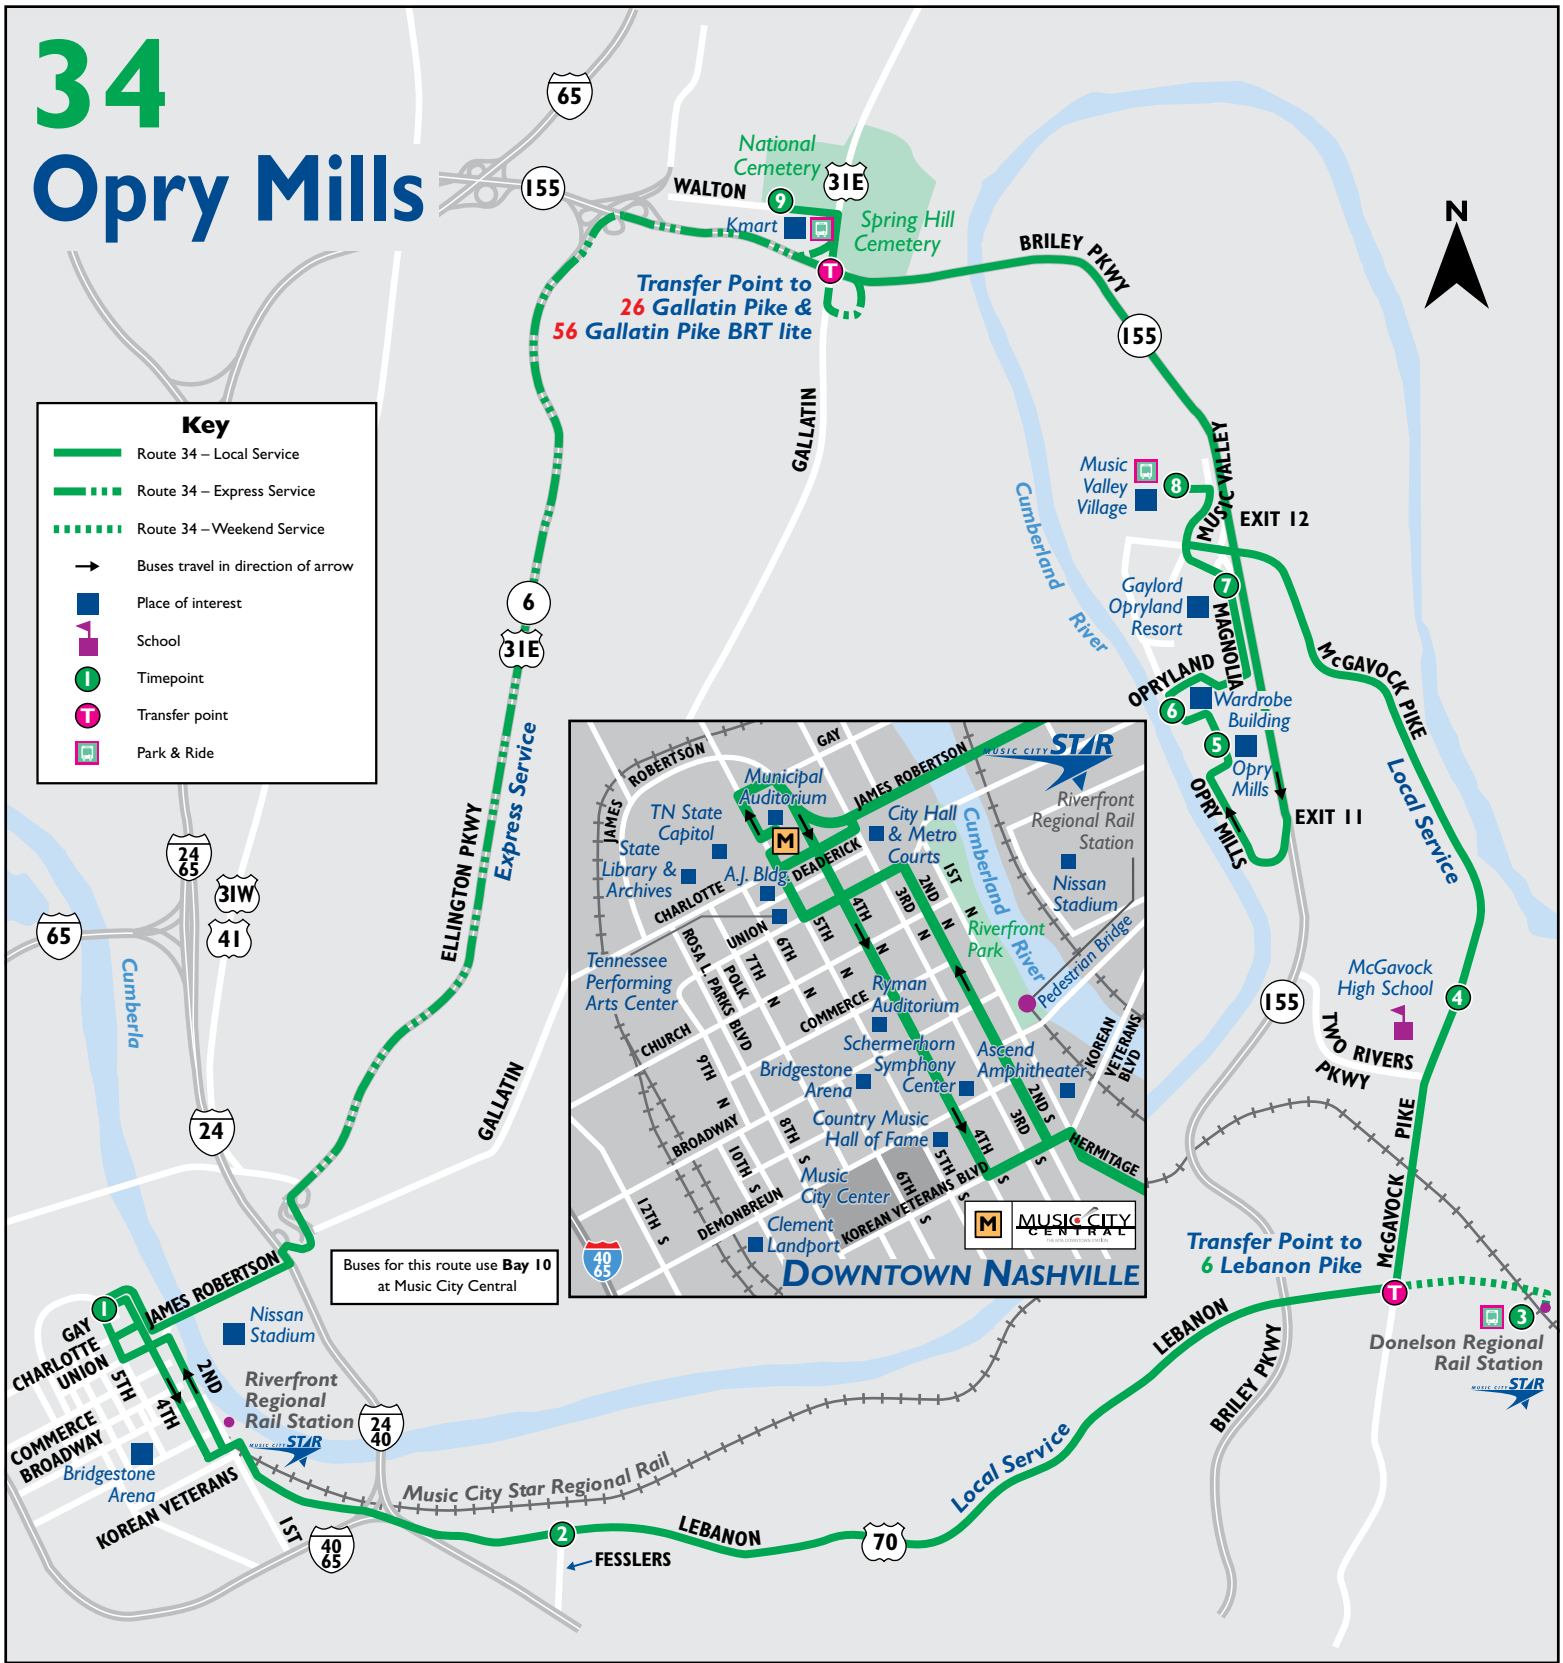

Music City Central

The main transfer station is located at Music City Central (400 Charlotte Avenue).

All MTA buses are accessible and equipped with bike racks.

SUNDAYS/HOLIDAYS

from Downtown

Fares

Adult – Local, Express, Airport & BRT lite Services..... \$1.70
 2nd Ride Transfer (within 2 hours of boarding).... No Charge
 Senior..... \$.85
 (ages 65 and older, please show driver proof of age before depositing fare)
 People with Disabilities and Medicare Cardholders..... \$.85
 (please show driver special identification card before depositing fare)
 Youth Fare..... \$1.00
 (ages 19 and younger, please alert driver before depositing fare and be prepared to show proof of age upon request)
 Children ages 4 and younger..... No Charge

34 Opry Mills

WEEKDAYS to Downtown

Music Valley Village	Kmart Park & Ride	McGavock High School	Lebanon Pike & Fesslers Lane	Music City Central
8	9	4	2	1
#2515	#2274	#4551	#1303	—
6:56		7:04	7:17	7:35
8:39	8:49	EXPRESS		9:03
9:55		10:03	10:15	10:33
11:39	11:49	EXPRESS		12:03
12:55		1:03	1:15	1:33
2:41	2:51	EXPRESS		3:05
3:55		4:03	4:17	4:39
5:47	5:57	EXPRESS		6:10
7:02		7:09	7:20	7:35
8:40	8:50	EXPRESS		9:03
9:54		10:01	10:12	10:27

a.m. trips | p.m. trips

WEEKDAYS from Downtown

Music City Central	Lebanon Pike & Fesslers Lane	McGavock High School	Kmart Park & Ride	Opry Mills Entry 4	Wardrobe Building	Magnolia Entrance	Music Valley Village
1	2	4	9	5	6	7	8
#4435	#1304	#4545	#2274	#1755	#2513	#2516	#2515
6:18	EXPRESS		6:30	6:42	6:46	6:49	6:54
7:40	7:55	8:08		8:19	8:23	8:26	8:31
9:10	EXPRESS		9:25	9:37	9:41	9:44	9:49
10:40	10:55	11:07		11:20	11:24	11:27	11:32
12:10	EXPRESS		12:25	12:38	12:42	12:45	12:50
1:42	1:58	2:12		2:25	2:29	2:32	2:37
3:10	EXPRESS		3:25	3:38	3:42	3:45	3:50
4:43	5:02	5:19		5:32	5:36	5:39	5:44
6:15	EXPRESS		6:30	6:42	6:46	6:49	6:54
7:45	7:58	8:08		8:20	8:24	8:27	8:32
9:15	EXPRESS		9:28	9:40	9:44	9:47	9:52