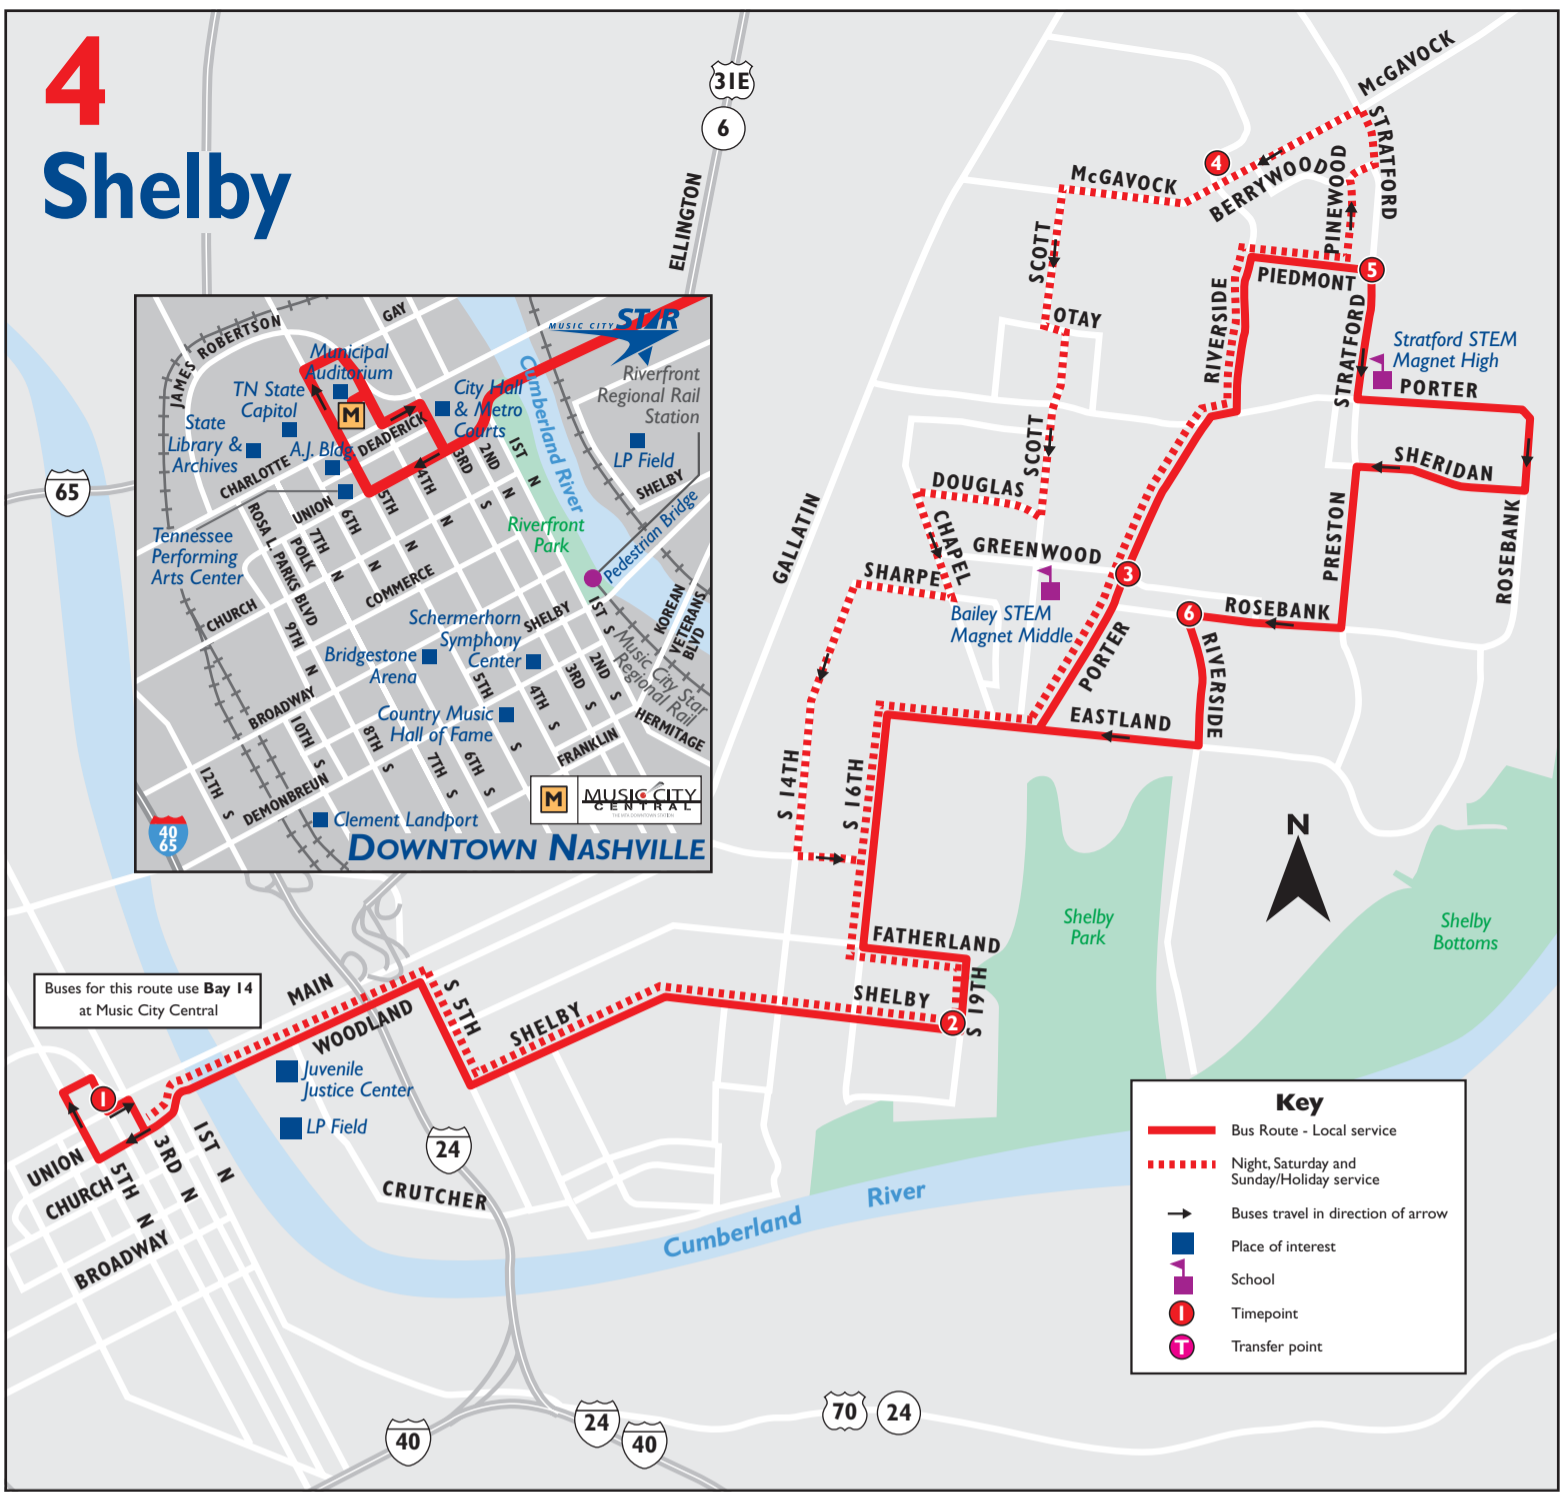

Music City Central

The main transfer station is located at Music City Central (400 Charlotte Avenue).

Destination Signs

Every MTA bus is marked with a route number as well as the destination name or area. All express routes are designated by an "X" following the route number. If you have questions about where a bus is going, please ask the driver as you board.

Metropolitan Transit Authority
130 Nestor Street, Nashville, TN 37210

© 2011 CHK America, chkamerica.com

4 Shelby

WEEKDAYS to Downtown

Porter & Greenwood	McGavock & Riverside	Piedmont & Stratford	Rosebank & Riverside	Shelby & 19th	Music City Central
3	4	5	6	2	1
Average trip times from this stop	8 minutes	6 minutes	13 minutes	24 minutes	41 minutes
4:56		5:03	5:12	5:21	5:38
5:19		5:26	5:35	5:44	6:01
5:41		5:48	5:57	6:06	6:23
6:04		6:11	6:20	6:29	6:46
6:26		6:33	6:42	6:52	7:09
6:49		6:56	7:05	7:15	7:32
7:12		7:19	7:28	7:38	7:55
7:34		7:39	7:47	7:56	8:13
8:00		8:08	8:16	8:26	8:42
8:34		8:40	8:49	8:58	9:15
9:04		9:10	9:19	9:28	9:45
9:34		9:40	9:49	9:58	10:15
10:04		10:10	10:19	10:28	10:45
10:34		10:40	10:49	10:58	11:15
11:04		11:10	11:19	11:28	11:45
11:34		11:40	11:49	11:58	12:15
12:04		12:10	12:19	12:28	12:45
12:34		12:39	12:48	12:57	1:14
1:04		1:09	1:17	1:26	1:43
1:34		1:39	1:47	1:56	2:13
2:04		2:09	2:21	2:30	2:47
2:35		2:40	2:49	2:58	3:15
2:47		2:52	3:07	3:16	3:32
3:10		3:16	3:29	3:38	3:54
3:38		3:44	3:52	4:01	4:17
3:54		4:00	4:15	4:24	4:40
4:16		4:22	4:35	4:44	5:00
4:38		4:44	4:57	5:06	5:22
5:02		5:08	5:19	5:28	5:44
5:23		5:29	5:45	5:55	6:11
6:36*	6:43			6:56	7:09
7:36*	7:43			7:56	8:09
8:34*	8:43			8:56	9:09
9:34*	9:43			9:56	10:09
10:34*	10:43			10:54	11:04
11:33*	11:39			11:50	