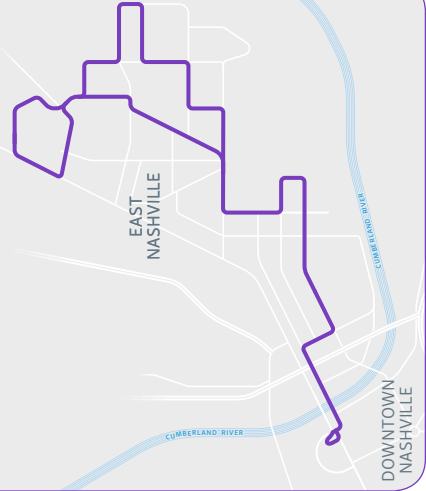

This bus operates on Saturdays and the MLK Jr. Holiday only.

On Sundays and holidays, this bus terminates at Shelby & South 19th and does not travel to Central.

Weekends & Holidays from Downtown

Central Bay 14	Shelby & South 19th	Porter & Greenwood	Rosebank & Riverside	Piedmont & Stratford	Greenfield/ Kroger
1	2	3	4	5	6
-	5:21	5:28	-	-	5:35
-	6:01	-	6:08	6:14	6:19
6:15	6:25	6:32	-	-	6:39
6:55	7:05	-	7:12	7:18	7:23
7:35	7:47	7:54	-	-	8:02
8:15	8:27	-	8:34	8:41	8:47
8:55	9:07	9:14	-	-	9:22
9:35	9:47	-	9:54	10:01	10:07
10:15	10:28	10:35	-	-	10:43
10:55	11:08	-	11:15	11:22	11:28
11:35	11:48	11:55	-	-	12:03
12:15	12:28	-	12:35	12:42	12:48
12:55	1:08	1:15	-	-	1:23
1:35	1:48	-	1:55	2:02	2:08
2:15	2:28	2:35	-	-	2:43
2:55	3:08	-	3:15	3:22	3:28
3:35	3:48	3:55	-	-	4:03
4:15	4:28	-	4:35	4:42	4:48
4:55	5:08	5:15	-	-	5:23
5:35	5:48	-	5:55	6:02	6:08
6:15	6:28	6:35	-	-	6:43
6:55	7:07	-	7:14	7:21	7:27
7:35	7:47	7:54	-	-	8:02
8:15	8:27	8:33	-	-	8:40
9:15	9:27	9:33	-	-	9:40
10:15	10:27	10:33	-	-	10:40

This bus operates on Saturdays and the MLK Jr. Holiday only.

Bold times denote p.m. hours.

4 Shelby

October 14, 2018

Hello. Hola. Ciao. Hallo. Ohayo. Bonjour. Namaste.

We strive to connect people to their lives and community, one ride at a time. A community belongs to everyone. So do we.

We take service to heart. Whether you're traveling every day or just here and there, we're here to help by creating positive impressions as we get you where you need to go. We even hope to inspire some joy along the way. We aim to offer support and services that make sense and make your life a little easier.

We're always looking for ways to improve our service by making it more reliable, secure, and connected. Because connecting you to life and community isn't just what we do, it's what makes us who we are.

For More Information

Customer Care

615-862-5950
6:30 a.m. to 8:00 p.m. – Monday-Friday
8:00 a.m. to 5:00 p.m. – Saturday
10:30 a.m. to 2:30 p.m. – Sunday

Central

400 Charlotte Avenue
5:15 a.m. to 11:15 p.m. – Monday-Friday
6:00 a.m. to 10:15 p.m. – Saturday
6:00 a.m. to 9:15 p.m. – Sundays and holidays

Administrative Offices

615-862-5969
430 Myatt Drive
8:00 a.m. to 4:30 p.m. – Monday-Friday
Closed weekends and holidays

Stay Connected

WeGoTransit
 @WeGoTransit
 @WeGoTransit

Fares

Same price for Local, Express, Airport, and Rapid services. All fares include one free transfer within two hours of boarding.

Adult.....	$1.70
Youth (19 and younger).....	$1.00
Children (4 and younger).....	Free
Senior (65 and older).....	$.85
Medicare Cardholders.....	$.85
People with Disabilities.....	$.85

For reduced pricing, please alert driver and be prepared to show proof of age or special identification before depositing fare.

Daily, Weekly, and Monthly passes are available online and at WeGo Central.

ADA

WeGo Public Transit and the Regional Transportation Authority of Middle Tennessee (RTA) make reasonable accommodations in order for individuals with disabilities to fully use transit services. All requests should be made in advance by filling out and submitting a Reasonable Accommodation Request form. For more information on Reasonable Accommodations, visit WeGoTransit.com.

Title VI

Title VI of the Civil Rights Act of 1964 states that "No Person in the United States shall, on the ground of race, color, or national origin, be excluded from participation in, be denied the benefits of, or be subjected to discrimination under any program or activity receiving Federal financial assistance." For more information on Title VI, visit WeGoTransit.com.

For real-time bus info, trip planning, and interactive maps, visit the App Store or wherever you get your apps and start getting digital.

Let's get digital.