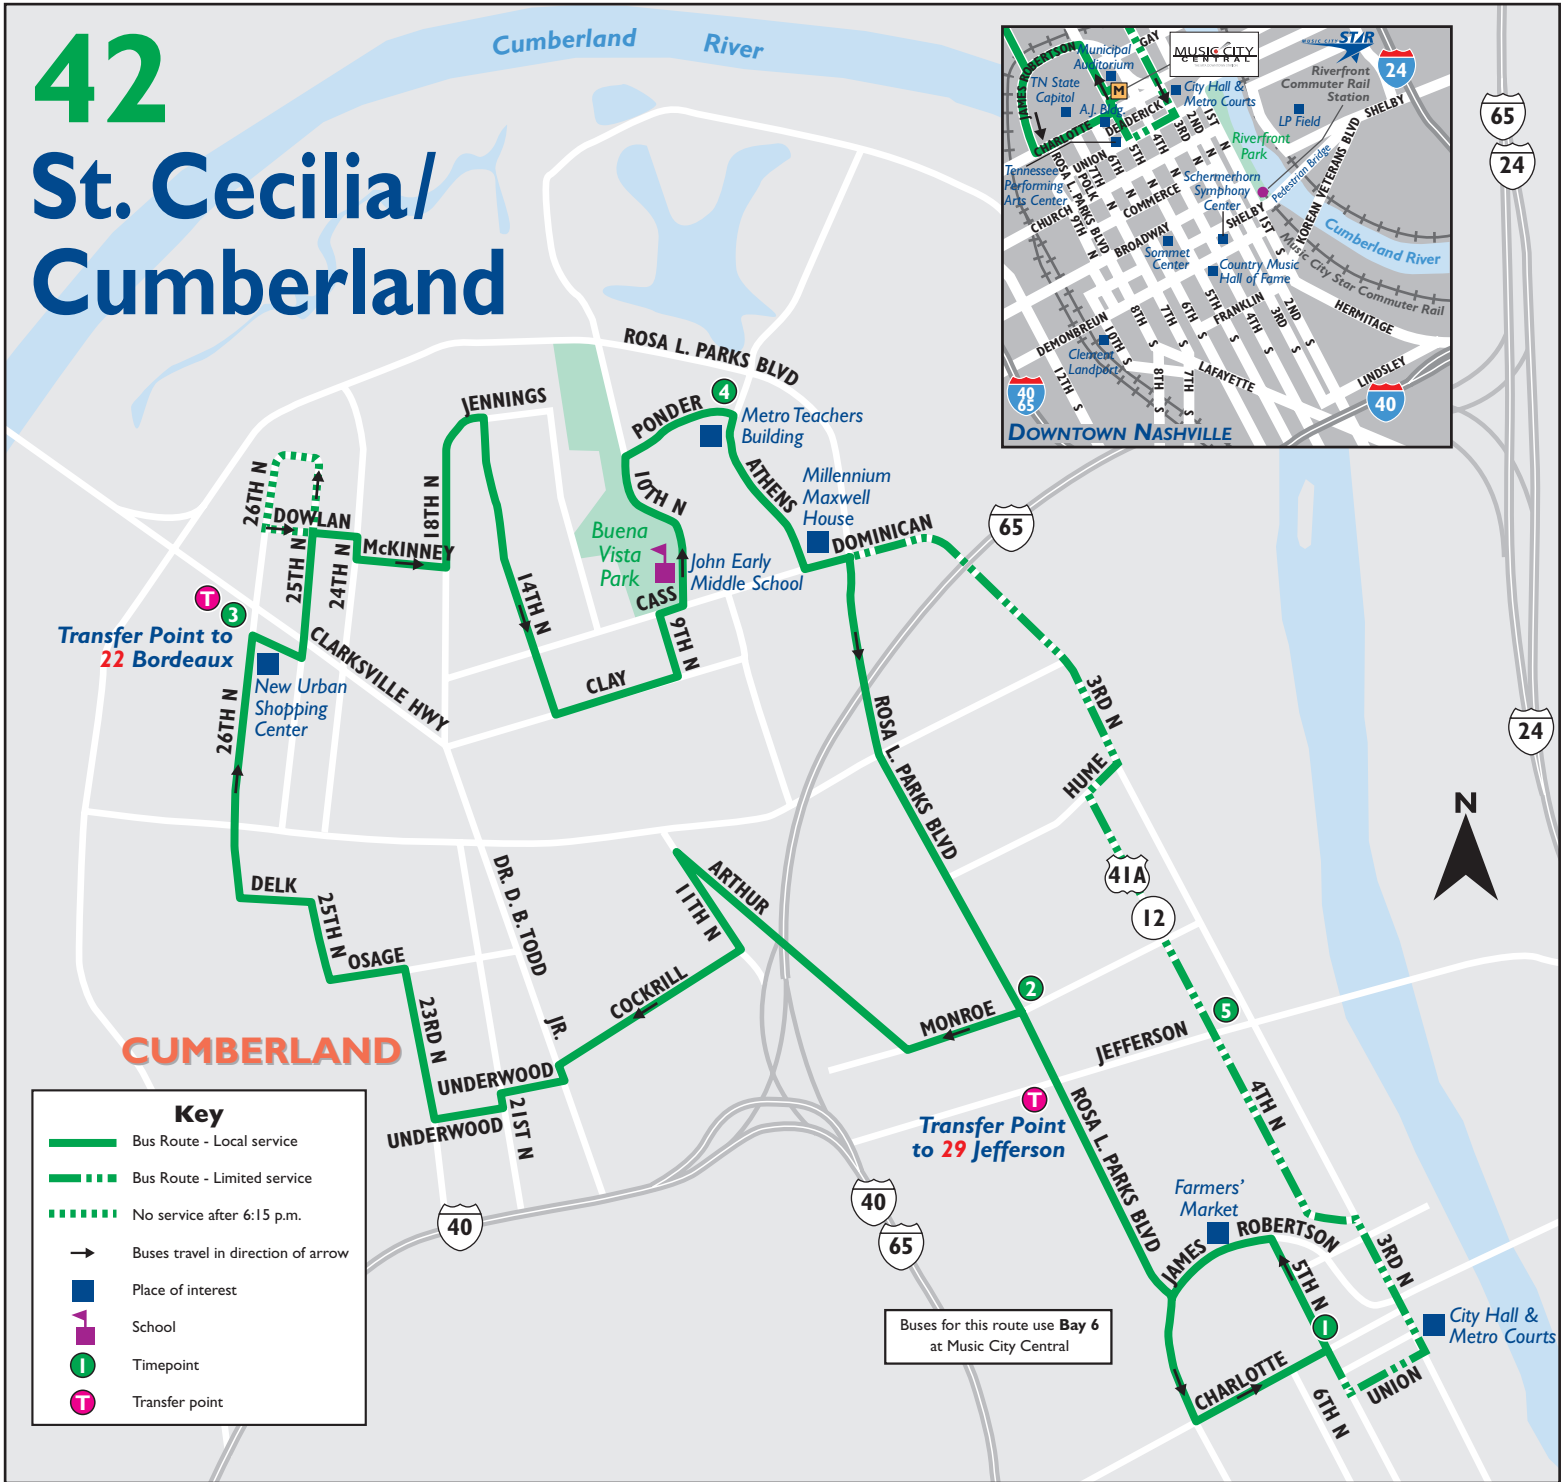

Note:
 ● At 25th Avenue and Dowlan, this bus turns right on Dowlan to the regular route.

SATURDAYS/MLK JR. HOLIDAY from Downtown

Music City Central Bay 6	Rosa Parks & Monroe	New Urban Shopping Center
Average trip times from this stop	5 minutes	19 minutes
1	2	3
6:28	6:33	6:47
7:15	7:20	7:34
8:15	8:20	8:34
9:15	9:20	9:34
10:15	10:20	10:34
11:15	11:20	11:34
12:15	12:20	12:34
1:15	1:20	1:34
2:15	2:20	2:34
3:15	3:20	3:34
4:15	4:20	4:34
5:15	5:20	5:34
6:15	6:20	6:34
7:15	7:20	7:32

Note:
 ● At 25th Avenue and Dowlan, this bus turns right on Dowlan to the regular route.

SUNDAYS/HOLIDAYS from Downtown

Music City Central Bay 6	Rosa Parks & Monroe	New Urban Shopping Center
Average trip times from this stop	5 minutes	19 minutes
1	2	3
6:24	6:29	6:43
7:15	7:20	7:34
8:15	8:20	8:34
9:15	9:20	9:34
10:15	10:20	10:34
11:15	11:20	11:34
12:15	12:20	12:34
1:15	1:20	1:34
2:15	2:20	2:34
3:15	3:20	3:34
4:15	4:20	4:34
5:15	5:20	5:34
6:15	6:19	6:30

42

St. Cecilia/ Cumberland

WEEKDAYS to Downtown

New Urban Shopping Center	Metro Teachers Building	4th & Jefferson	Music City Central
3	4	5	1
Average trip times from this stop	13 minutes	18 minutes	26 minutes
5:06	5:19		5:30
5:47	6:00		6:11
6:15	6:28		6:42
6:43	6:56		7:10
7:13	7:26		7:40
7:43	7:56		8:10
8:39	8:52		9:05
9:34	9:47		10:00
10:29	10:42		10:55
11:24	11:37		11:50
12:19	12:32		12:45
1:16	1:28		1:40
2:11	2:23		2:35
3:09▲	3:21		3:33
3:37	3:49		4:01
4:04	4:17		4:29
4:32	4:45		4:57
5:00	5:13		5:25
5:22	5:34		5:46
5:50	6:02		6:14
6:35●	6:47	6:53	7:00
7:35●	7:47	7:53	8:00