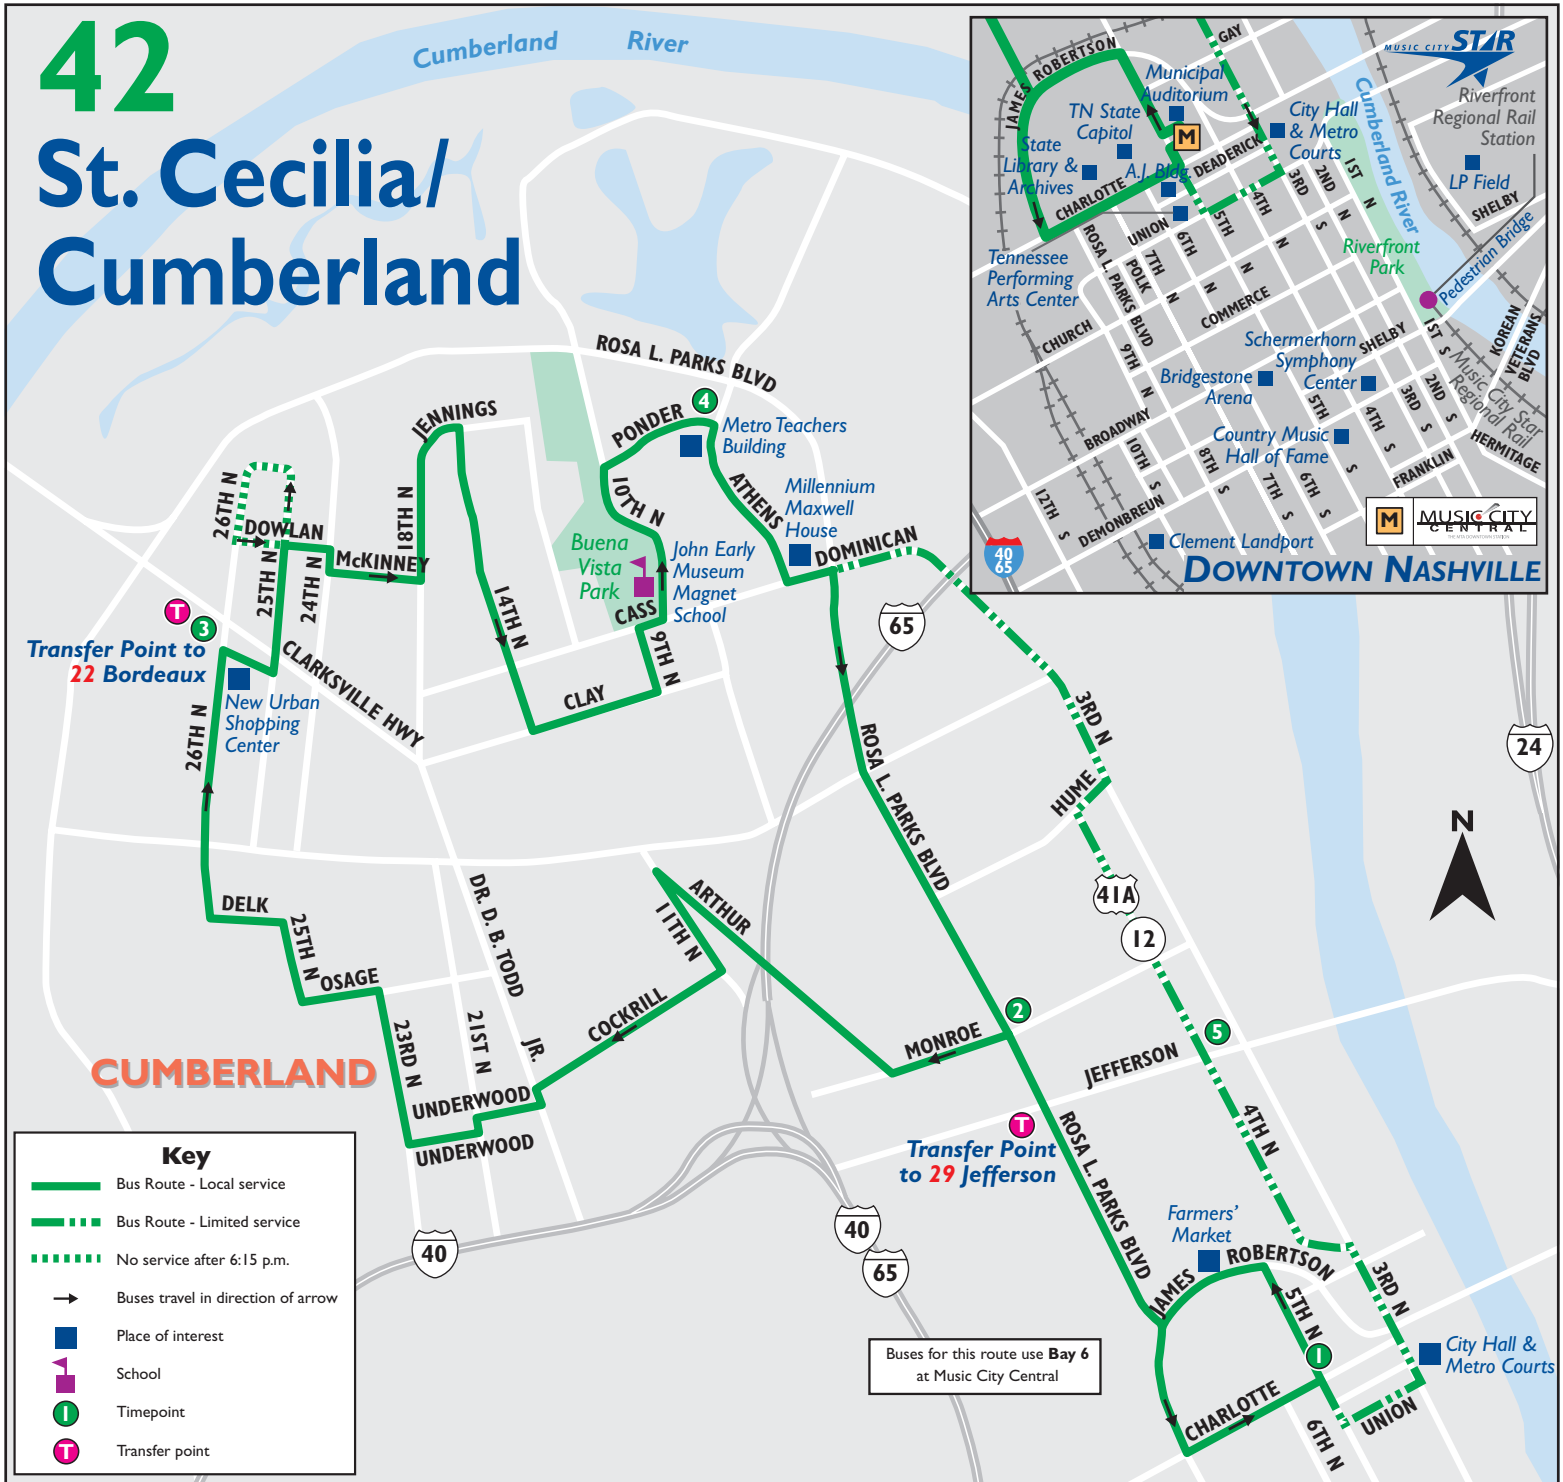

42

St. Cecilia/ Cumberland

WEEKDAYS to Downtown

New Urban Shopping Center	Metro Teachers Building	4th & Jefferson	Music City Central
3	4	5	1
Average trip times from this stop	13 minutes	18 minutes	26 minutes
5:06	5:19		5:30
5:47	6:00		6:11
6:15	6:28		6:42
6:43	6:56		7:10
7:13	7:26		7:40
7:43	7:56		8:10
8:39	8:52		9:05
9:34	9:47		10:00
10:29	10:42		10:55
11:24	11:37		11:50
12:19	12:32		12:45
1:16	1:28		1:40
2:11	2:23		2:35
3:09	3:21		3:33
3:37	3:49		4:01
4:04	4:17		4:29
4:32	4:45		4:57
5:00	5:13		5:25
5:22	5:34		5:46
5:50	6:02		6:14
6:35	6:47	6:53	7:00
7:35	7:47	7:53	8:00

WEEKDAYS from Downtown

Music City Central Bay 6	Rosa Parks & Monroe	New Urban Shopping Center
1	2	3
Average trip times from this stop	5 minutes	18 minutes
5:30	4:54	5:06
	5:35	5:47
	6:00	6:12
6:15	6:21	6:35
6:45	6:51	7:05
7:15	7:21	7:35
8:15	8:20	8:33
9:10	9:15	9:28
10:05	10:10	10:23
11:00	11:05	11:18
11:55	12:01	12:14
12:50	12:56	1:09
1:45	1:51	2:04
2:40	2:46	2:59
3:10	3:16	3:29
3:38	3:45	3:58
4:06	4:13	4:26
4:34	4:41	4:54
5:02	5:09	5:22
5:30	5:37	5:50
6:15	6:20	6:32
7:15	7:20	7:32

• At 25th Avenue & Dowlan, this bus turns right on Dowlan to the regular route.