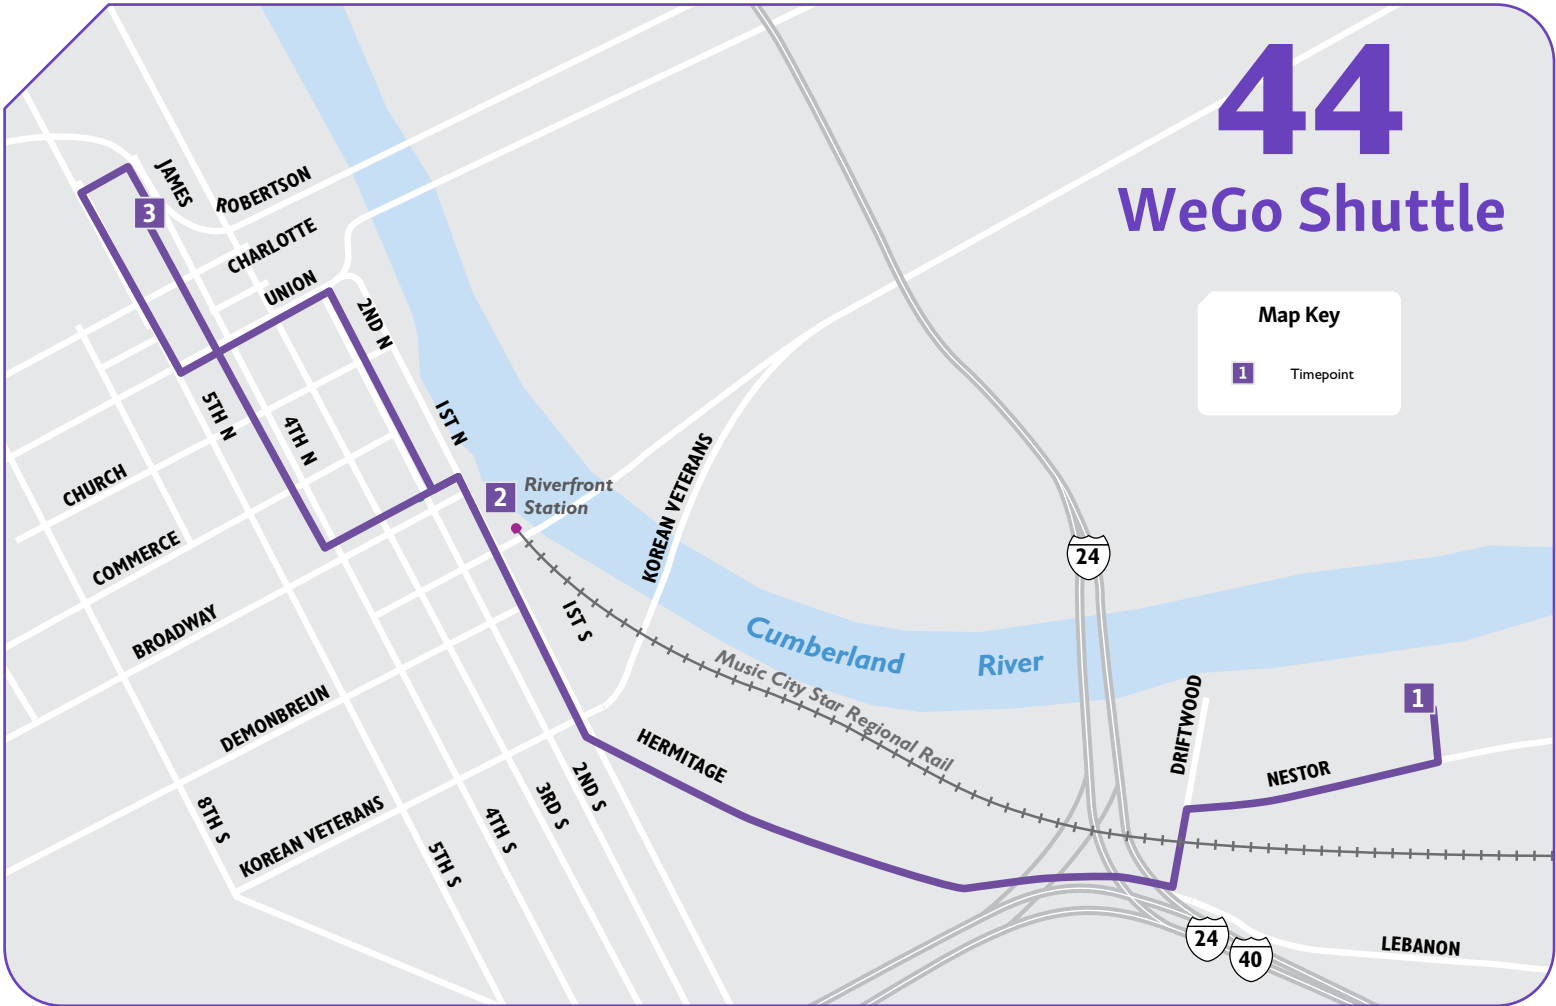

44 WeGo Shuttle

Map Key

1 Timepoint

Weekdays to Downtown

MTA Nestor	Riverfront Station	Central
1	2	3
6:31	6:35	6:45
11:55	-	12:09
2:37	-	2:52
3:22	-	3:37
4:18	4:24	4:35

Bold times denote p.m. hours.

No service Saturdays, Sundays, or Holidays.

Weekdays from Downtown

Central Bay 21	1st & Broadway	MTA Nestor
3	2	1
7:40	7:48	7:55
7:48	7:56	8:03
8:25	-	8:38
8:50	-	9:03
9:05	-	9:18
9:28	-	9:41
2:00	-	2:13