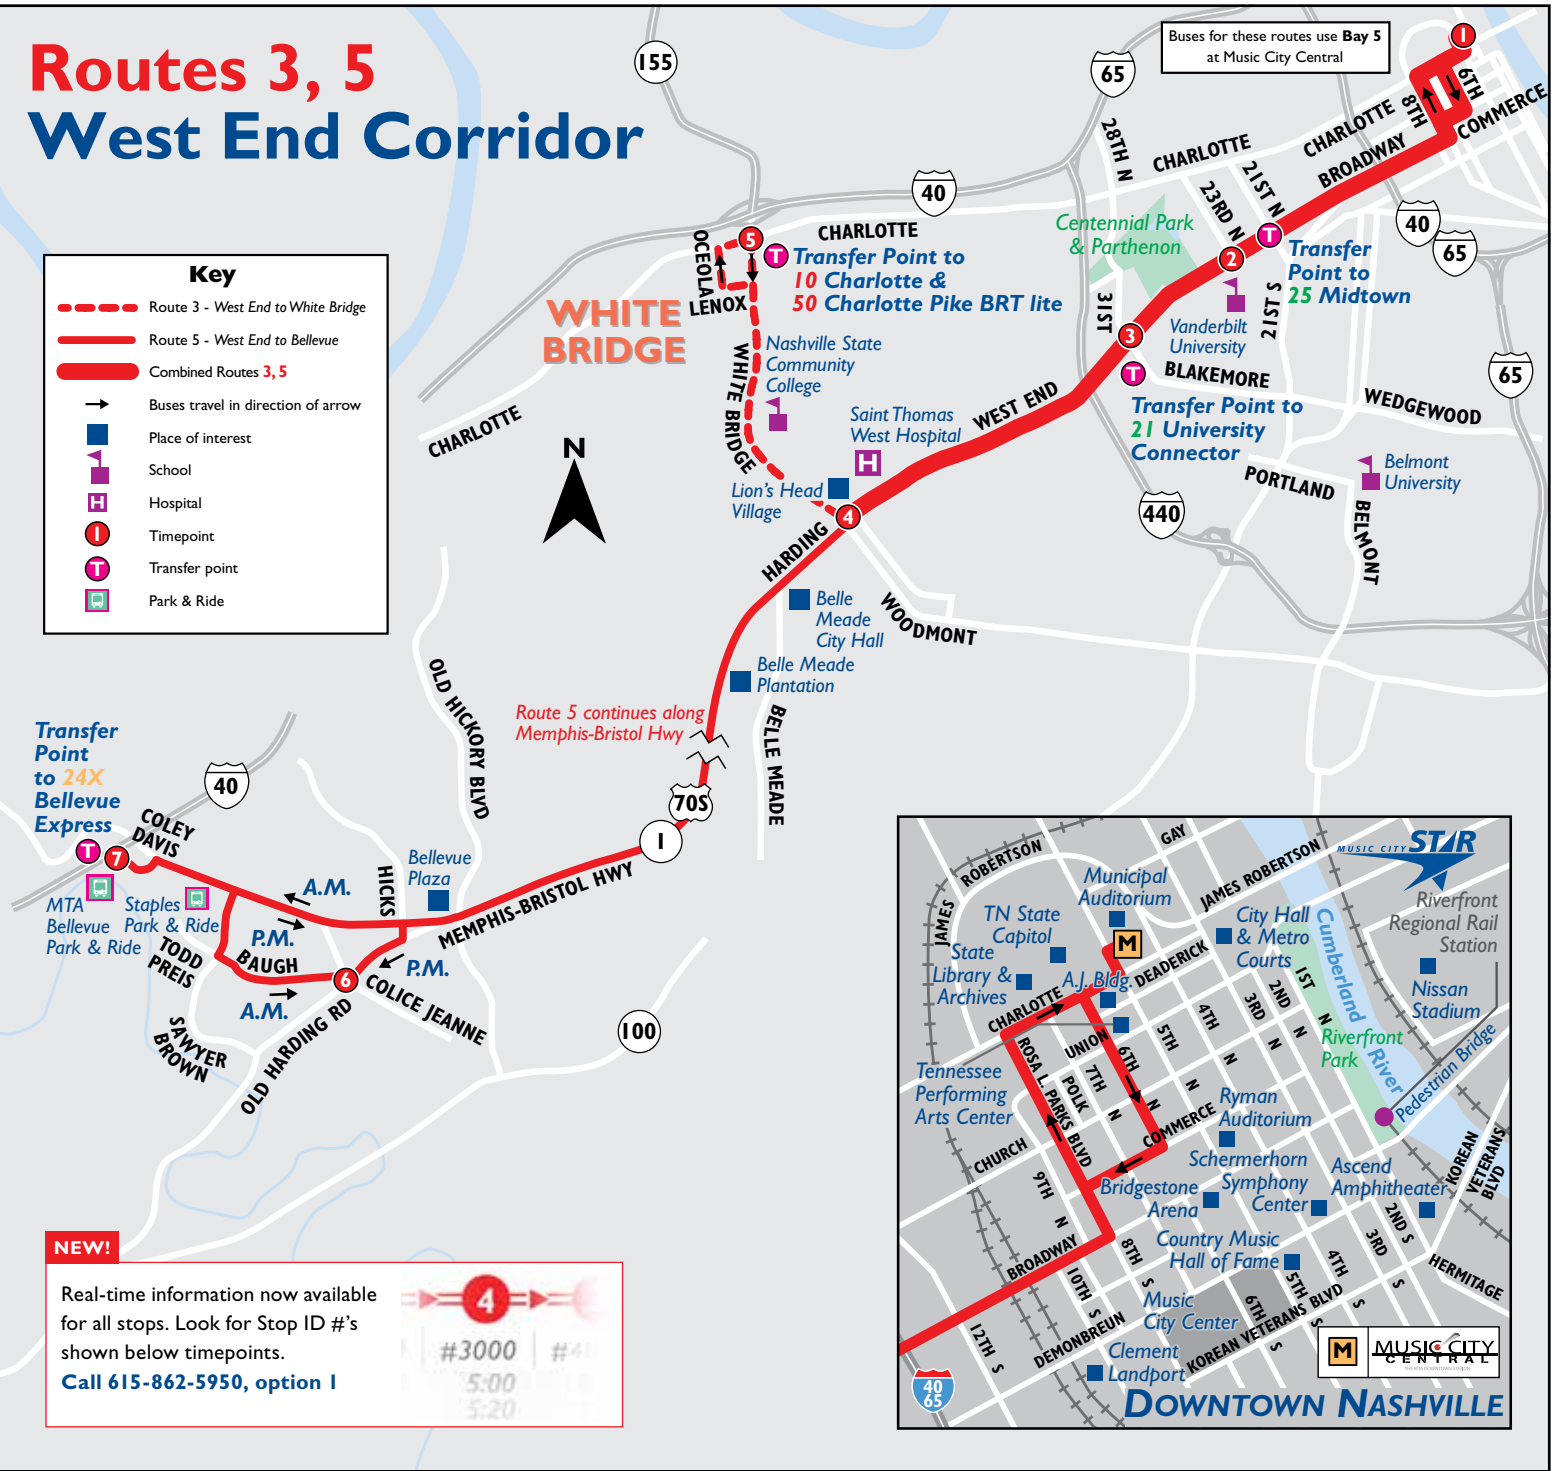

Routes 3, 5 West End Corridor

Key

- Route 3 - West End to White Bridge
- Route 5 - West End to Bellevue
- Combined Routes 3, 5
- Buses travel in direction of arrow
- Place of interest
- School
- Hospital
- Timepoint
- Transfer point
- Park & Ride