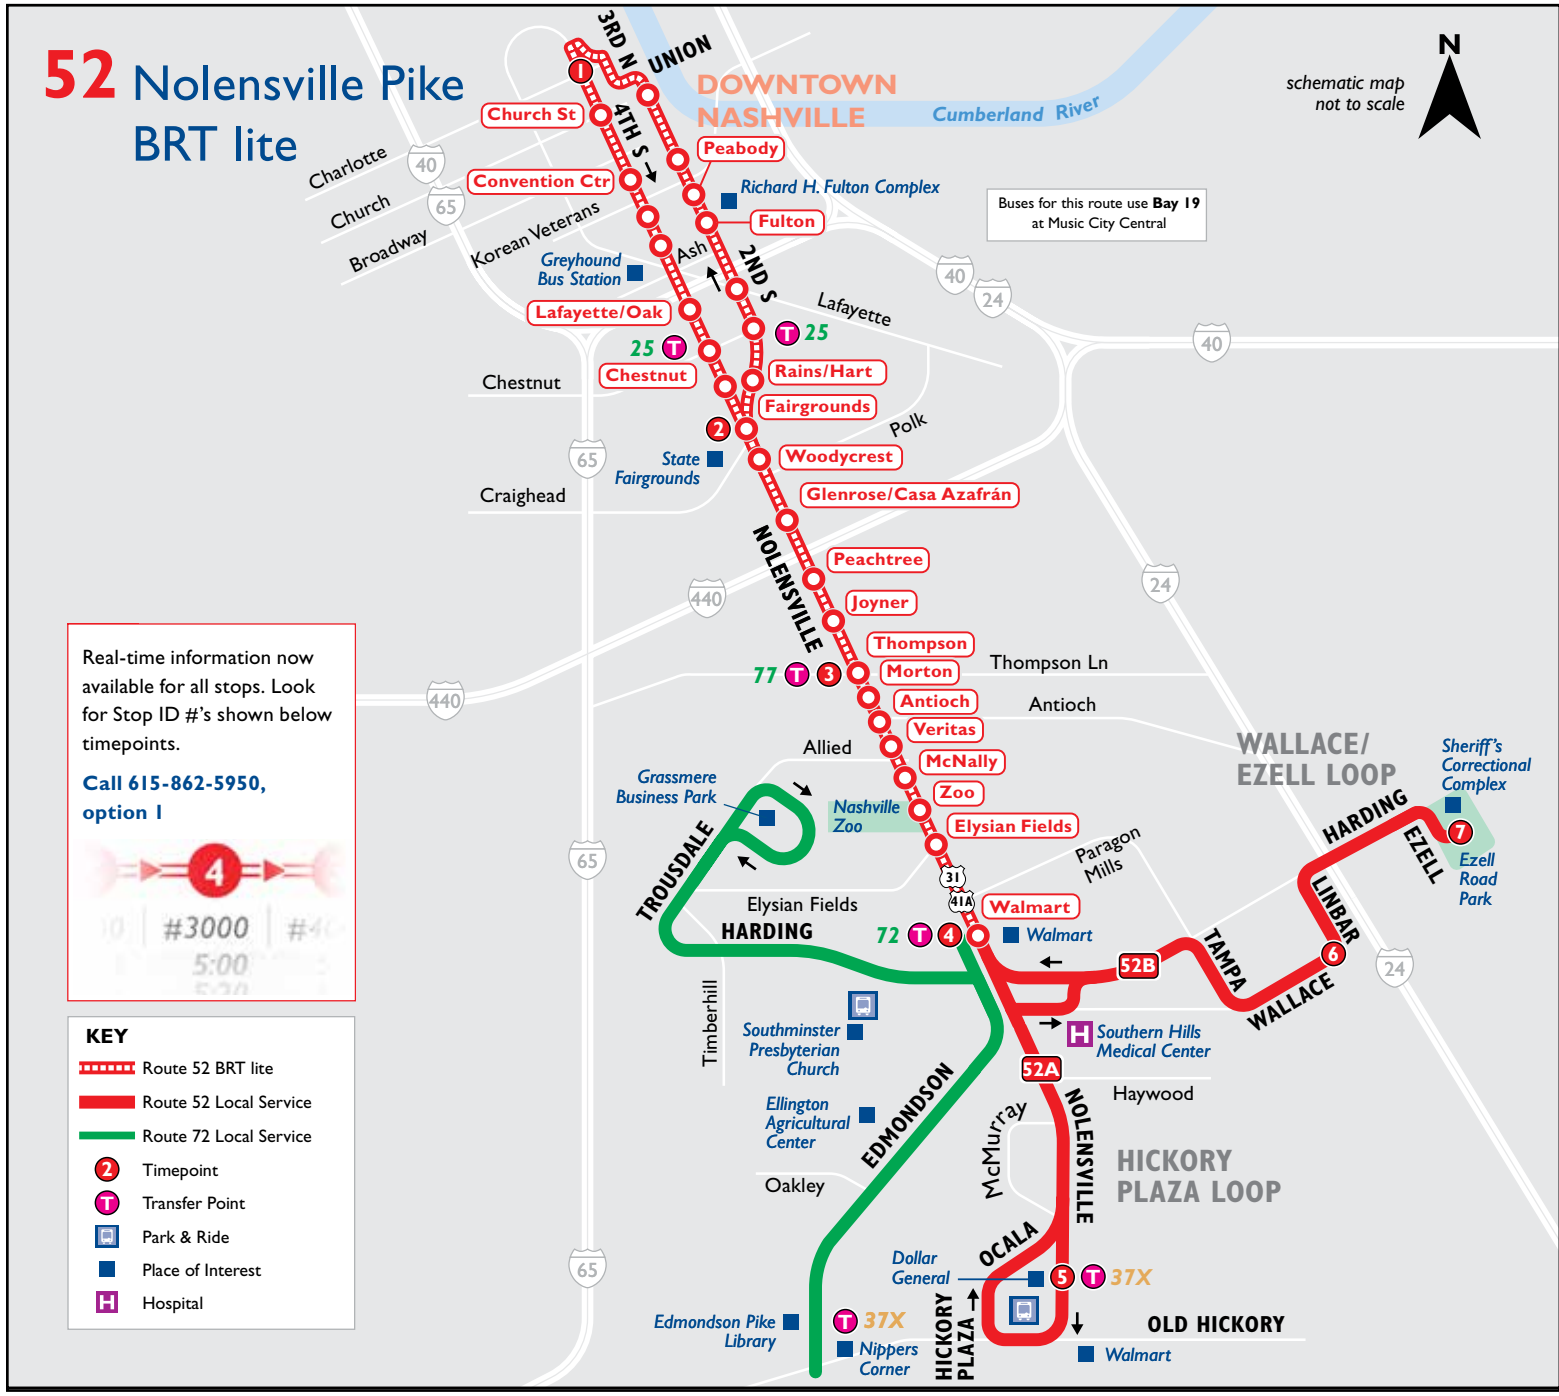

52 Nolensville Pike BRT lite

Real-time information now available for all stops. Look for Stop ID #'s shown below timepoints.

Call 615-862-5950, option 1

KEY

- Route 52 BRT lite
- Route 52 Local Service
- Route 72 Local Service
- Timepoint
- Transfer Point
- Park & Ride
- Place of Interest
- Hospital

WEEKDAYS

to Downtown

52 Nolensville Pike BRT lite

route	#4606	#5320	#2734	#4908	#1655	#1665	
52A	4:33			4:45	4:52	4:57	5:10
52A	4:55			5:07	5:14	5:19	5:32
52B		5:11	5:18	5:26	5:34	5:39	5:52
52A	5:24			5:38	5:46	5:52	6:07
52B		5:35	5:42	5:51	5:59	6:05	6:20
52A	5:44			5:59	6:07	6:14	6:30
52B		5:50	5:58	6:07	6:16	6:23	6:40
52A	6:01			6:17	6:26	6:33	6:50
52B		6:10	6:18	6:27	6:36	6:43	7:00
52A	6:21			6:37	6:46	6:53	7:10
52B		6:30	6:38	6:47	6:56	7:03	7:20
52A	6:38			6:56	7:06	7:13	7:30
52B		6:48	6:56	7:06	7:16	7:23	7:40
52A	6:58			7:16	7:26	7:33	7:50
52B		7:08	7:16	7:26	7:36	7:43	8:00
52A	7:19			7:37	7:46	7:53	8:10
52B		7:29	7:37	7:47	7:56	8:03	8:20
52A	7:39			7:57	8:06	8:13	8:30
52B		7:49	7:57	8:07	8:16	8:23	8:40
52A	7:59			8:17	8:26	8:33	8:50
52B		8:12	8:19	8:28	8:37	8:44	9:00
52A	8:22			8:38	8:47	8:54	9:10
52B		8:32	8:39	8:48	8:57	9:04	9:20
52A	8:49			9:04	9:13	9:20	9:35
52B		9:03	9:10	9:19	9:28	9:35	9:50
52A	9:19			9:34	9:43	9:50	10:05
52B		9:33	9:40	9:49	9:58	10:05	10:20
52A	9:49			10:04	10:13	10:20	10:35
52B		10:03	10:10	10:19	10:28	10:35	10:50
52A	10:19			10:34	10:43	10:50	11:05
52B		10:33	10:40	10:49	10:58	11:05	11:20
52A	10:49			11:04	11:13	11:20	11:35
52B		11:03	11:10	11:19	11:28	11:35	11:50
52A	11:19			11:34	11:43	11:50	12:05
52B		11:33	11:40	11:49	11:58	12:05	12:20
52A	11:48			12:03	12:12	12:19	12:35
52B		12:02	12:09	12:18	12:27	12:34	12:50
52A	12:18			12:33	12:42	12:49	1:05
52B		12:32	12:39	12:48	12:57	1:04	1:20
52A	12:48			1:03	1:12	1:19	1:35
52B		1:02	1:09	1:18	1:27	1:34	1:50
52A	1:18			1:33	1:42	1:49	2:05
52B		1:32	1:39	1:48	1:57	2:04	2:20
52A	1:48			2:03	2:12	2:19	2:35
52B		2:02	2:09	2:18	2:27	2:34	2:50
52A	2:18			2:33	2:42	2:49	3:05
52B		2:27	2:34	2:43	2:52	2:59	3:15
52A	2:38			2:53	3:02	3:09	3:25
52B		2:44	2:52	3:02	3:11	3:18	3:35
52A	2:56			3:12	3:21	3:28	3:45
52B		3:04	3:12	3:22	3:31	3:38	3:55
52A	3:16			3:32	3:41	3:48	4:05
52B		3:24	3:32	3:42	3:51	3:58	4:15
52A	3:39			3:55	4:04	4:11	4:28
52B		3:47	3:55	4:05	4:14	4:21	4:38
52A	3:59			4:15	4:24	4:31	4:48
52B		4:07	4:15	4:25	4:34	4:41	4:58
52A	4:19			4:35	4:44	4:51	5:08
52B		4:27	4:35	4:45	4:54	5:01	5:18
52A	4:40			4:55	5:04	5:11	5:28
52B		4:46	4:54	5:05	5:14	5:21	5:38
52A	5:00			5:15	5:24	5:31	5:48
52B		5:06	5:15	5:26	5:35	5:42	5:58
52A	5:21			5:36	5:45	5:52	6:08
52B		5:31	5:40	5:51	5:59	6:05	6:21
52A	5:51			6:05	6:13	6:19	6:35
52B		6:03	6:11	6:20	6:28	6:34	6:50
52A	6:21			6:35	6:43	6:49	7:05
52B		6:33	6:41	6:50	6:58	7:04	7:20
52A	6:56			7:10	7:18	7:24	7:40
52B		7:17	7:24	7:32	7:39	7:45	8:00
52A	7:39			7:52	7:59	8:05	8:20
52B		7:57	8:04	8:12	8:19	8:25	8:40
52A	8:19			8:32	8:39	8:45	9:00
52B		8:37	8:44	8:52	8:59	9:05	9:20
52A	8:59			9:12	9:19	9:25	9:40
52B		9:17	9:24	9:32	9:39	9:45	10:00
52A	9:39			9:52	9:59	10:05	10:20
52B		9:57	10:04	10:12	10:19	10:25	10:40
52A	10:19			10:32	10:39	10:45	11:00

Bus Stop ID numbers shown below timepoints.

from Downtown

52 Nolensville Pike BRT lite