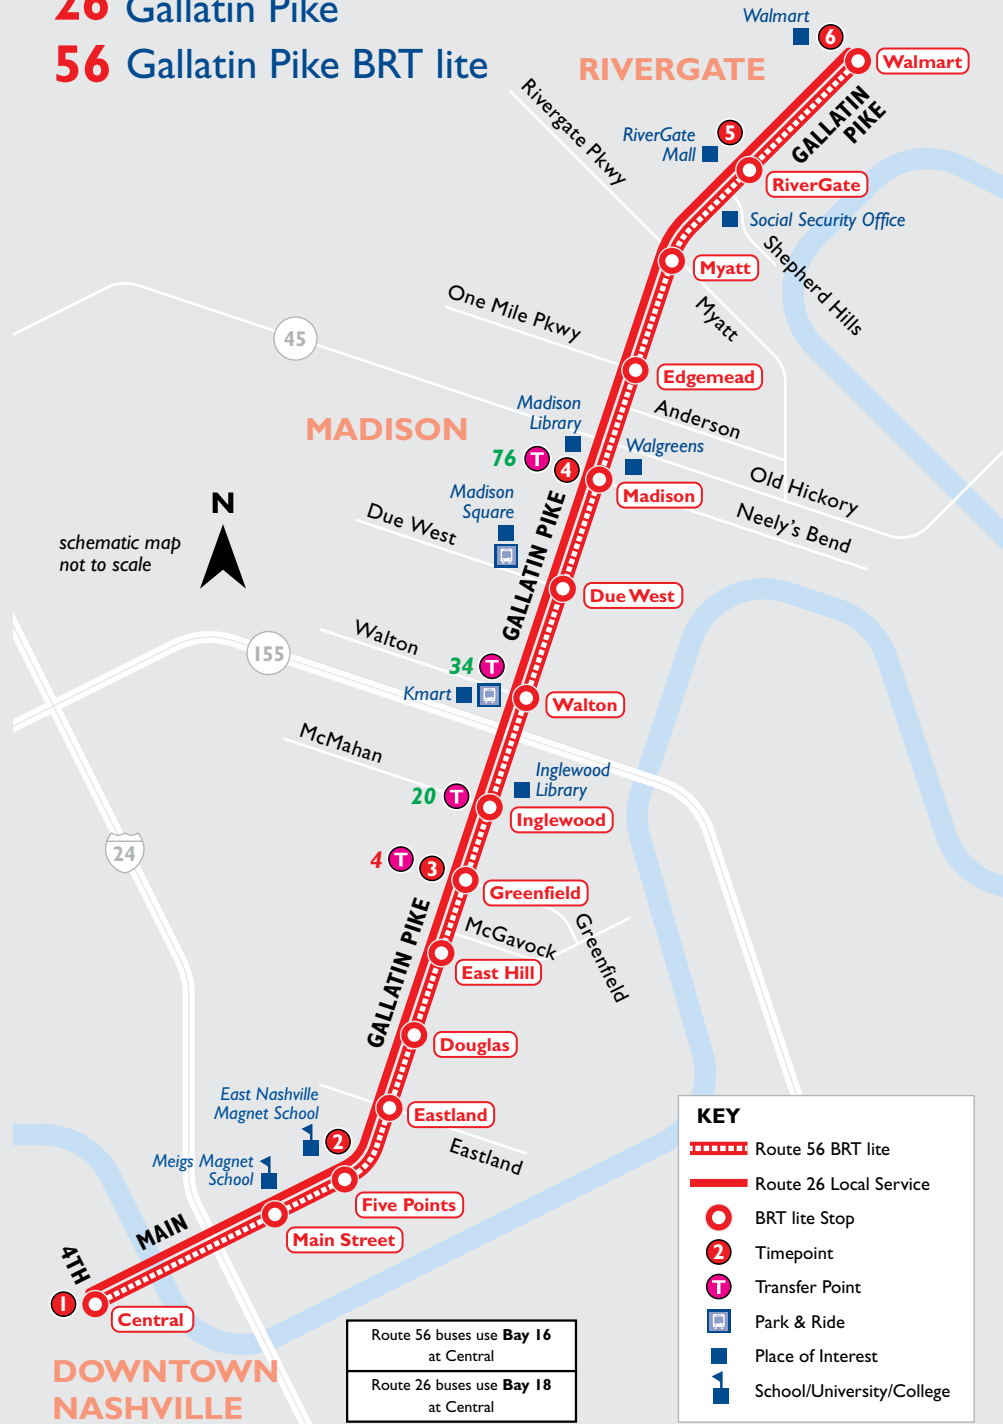

# 26 Gallatin Pike

## 56 Gallatin Pike BRT lite

#### 56 Gallatin Pike BRT lite Limited Stops

RiverGate Mall	Madison Library/Neely's Bend	Greenfield/Kroger	Five Points/East Library	Central
#4579	#4628	#4563	#4557	—
5:00	5:10	5:18	5:26	5:33
5:20	5:30	5:38	5:46	5:53
THEN ABOUT EVERY 13-14 MINS UNTIL...				
7:29	7:39	7:51	8:00	8:08
7:48	7:57	8:07	8:15	8:23
THEN ABOUT EVERY 15 MINS UNTIL...				
11:03	11:12	11:22	11:30	11:38
11:14	11:25	11:36	11:45	11:53
11:26	11:37	11:48	11:57	12:05
THEN ABOUT EVERY 15 MINS UNTIL...				
5:14	5:24	5:34	5:42	5:50
5:29	5:39	5:49	5:57	6:05
5:59	6:09	6:19	6:27	6:35
6:29	6:39	6:49	6:57	7:05
7:03	7:11	7:20	7:28	7:35
7:33	7:41	7:50	7:58	8:05
8:03	8:11	8:20	8:28	8:35
8:33	8:41	8:50	8:58	9:05

#### 26 Gallatin Pike All Local Stops

RiverGate Mall	Madison Library/Neely's Bend	Greenfield/Kroger	Five Points/East Library	Central
#4579	#4628	#4563	#4557	—
4:34	4:44	4:55	5:02	5:10
5:04	5:14	5:25	5:32	5:40
5:40	5:51	6:03	6:11	6:20
6:15	6:27	6:39	6:47	6:57
6:50	7:02	7:16	7:26	7:37
7:31	7:43	7:57	8:06	8:17
8:13	8:25	8:38	8:47	8:57
8:53	9:05	9:18	9:27	9:37
9:33	9:45	9:58	10:07	10:17
10:13	10:25	10:38	10:47	10:57
10:53	11:05	11:18	11:27	11:37
11:31	11:43	11:57	12:07	12:17
12:11	12:23	12:37	12:47	12:57
12:51	1:03	1:17	1:27	1:37
1:30	1:43	1:57	2:07	2:17
2:10	2:23	2:37	2:47	2:57
2:50	3:03	3:17	3:27	3:37
3:30	3:43	3:57	4:07	4:17
4:11	4:24	4:38	4:48	4:58
4:52	5:05	5:19	5:29	5:38
5:38	5:50	6:04	6:14	6:23
6:44	6:55	7:07	7:15	7:24
7:40	7:51	8:03	8:11	8:20
8:40	8:51	9:03	9:11	9:20
9:28	9:38	9:49	9:57	10:05
10:28	10:38	10:49	10:57	11:05