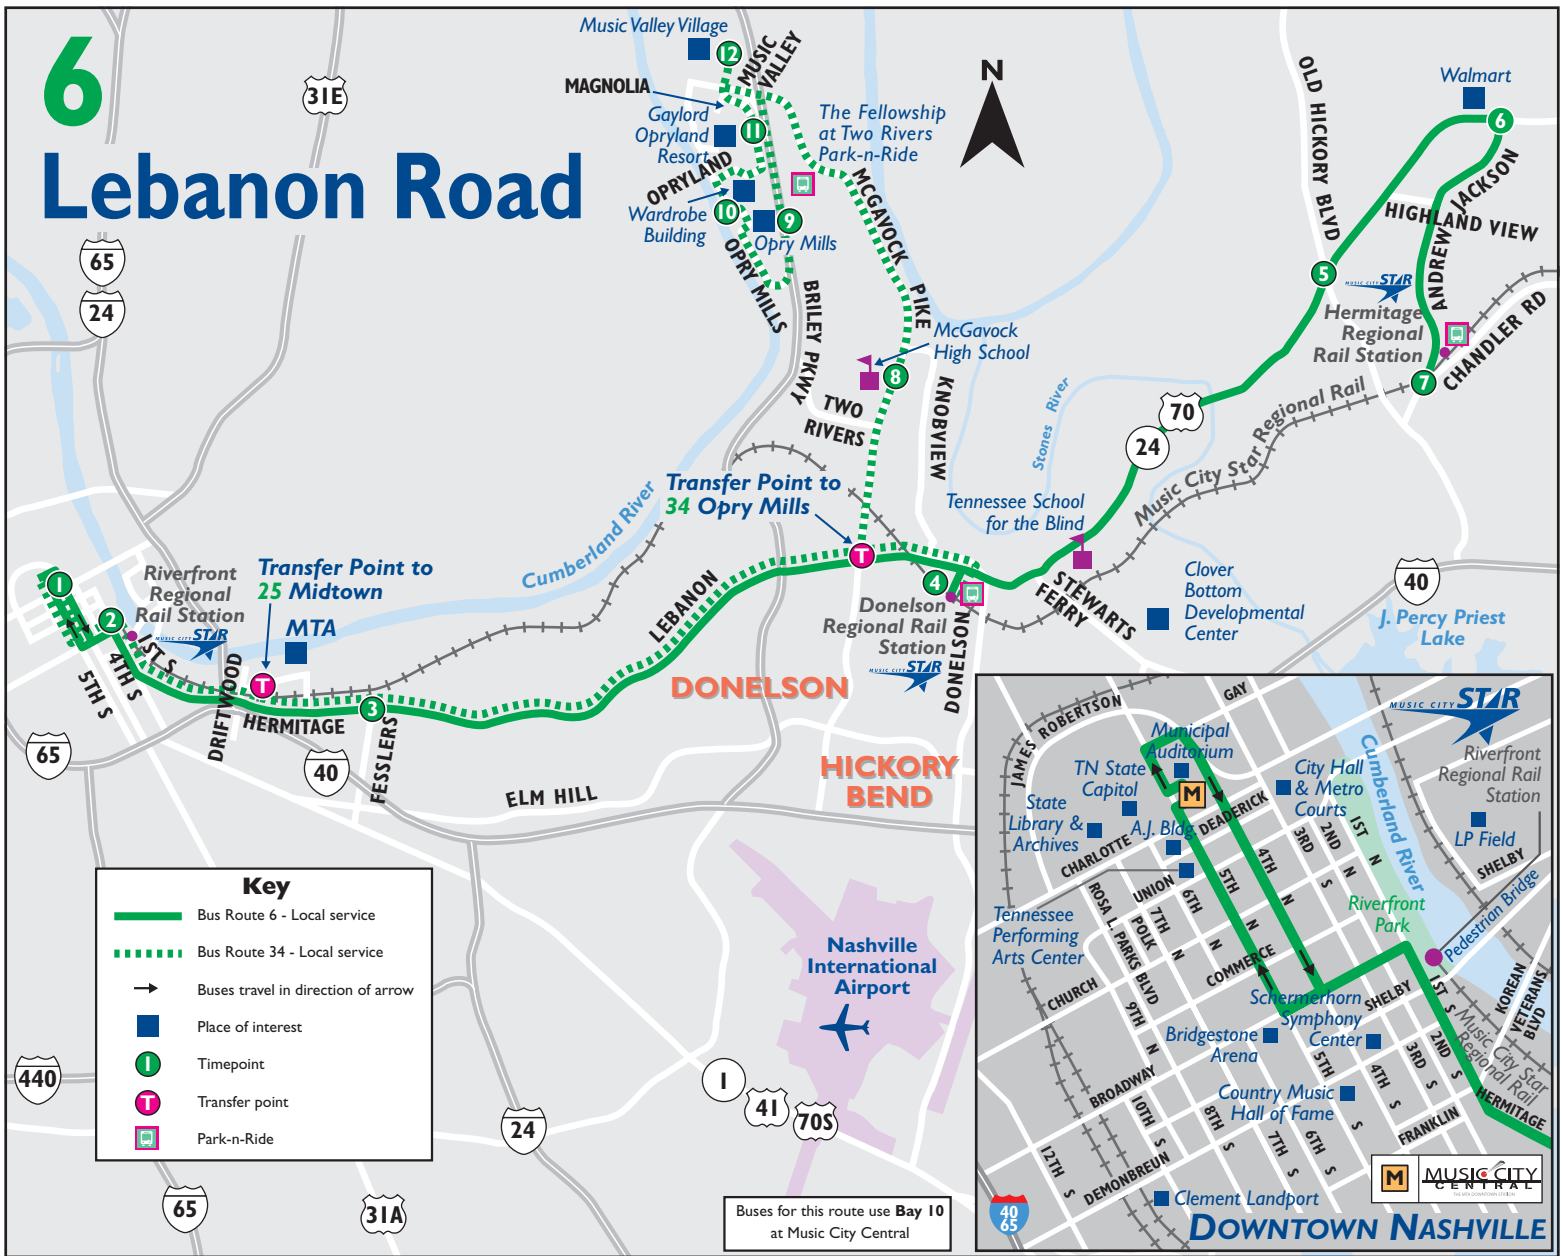

6 Lebanon Road

WEEKDAYS to Downtown

Hermitage Station	Walmart	Lebanon Road & Old Hickory	McGavock High School	Donelson Station	Lebanon Road & Fesslers Lane	Music City Central
7	6	5	8	4	3	1
Average trip times from this stop	7 minutes	15 minutes		29 minutes	43 minutes	58 minutes
5:17	5:24	5:30		5:43	5:57	6:12
5:42	5:49	5:55		6:08	6:22	6:37
6:10	6:19	6:25		6:39	6:53	7:10
6:20	6:29	6:35		6:49	7:03	7:20
			6:59•	7:06	7:19	7:36
6:42	6:51	6:57		7:11	7:25	7:42
7:11	7:20	7:26		7:40	7:54	8:11
7:25	7:34	7:40		7:54	8:08	8:25
8:03	8:10	8:16		8:27	8:40	8:55
8:36	8:43	8:49		9:00	9:13	9:28
9:43	9:50	9:56		10:07	10:20	10:35
			10:01•	10:07	10:20	10:36
11:23	11:30	11:36		11:47	12:00	12:15
			1:00•	1:06	1:19	1:35
1:03	1:10	1:16		1:27	1:40	1:55
2:48	2:55	3:01		3:12	3:25	3:40
3:42	3:49	3:54		4:06	4:18	4:34
			4:04•	4:11	4:23	4:39
4:09	4:16	4:21		4:33	4:45	5:01
4:25	4:32	4:37		4:49	5:01	5:17
4:44	4:51	4:56		5:08	5:20	5:36
5:16	5:23	5:28		5:39	5:51	6:07
6:09	6:16	6:21		6:32	6:44	7:00
			7:09•	7:15	7:27	7:41
			9:58•	10:04	10:16	10:30

• This bus travels via Route 34 - Opry Mills.

a.m. trips p.m. trips

WEEKDAYS from Downtown

Music City Central Bay 10	1st & Broadway	Lebanon Road & Fesslers Lane	Donelson Station	McGavock High School	Lebanon Road & Old Hickory	Lebanon Road & Andrew Jackson Pkwy	Hermitage Station
1	2	3	4	8	5	6	7
Average trip times from this stop	7 minutes	13 minutes	26 minutes	30 minutes	36 minutes	40 minutes	45 minutes
5:50	5:57	6:03	6:15		6:25	6:29	6:35
6:15	6:22	6:28	6:40		6:50	6:54	7:00
6:40	6:46	6:52	7:05		7:16	7:20	7:25
7:15	7:22	7:29	7:42		7:53	7:57	8:01
7:40•	7:45	7:54	8:03	8:12			
7:45	7:52	7:59	8:12		8:23	8:28	8:33
8:15	8:22	8:29	8:42		8:53	8:58	9:03
8:55	9:02	9:09	9:22		9:33	9:38	9:42
10:35	10:42	10:49	11:02		11:13	11:18	11:22
10:40•	10:45	10:54	11:04	11:12			
12:15	12:22	12:29	12:42		12:53	12:58	1:03
1:40•	1:45	1:54	2:04	2:13			
1:55	2:02	2:09	2:22		2:33	2:38	2:43
2:46	2:54	3:03	3:17		3:30	3:35	3:42
3:12	3:20	3:29	3:43		3:56	4:01	4:08
3:28*	3:36	3:45	3:59		4:12	4:17	4:24
3:45	3:53	4:02	4:16		4:29	4:34	4:41
4:08	4:16	4:25	4:39		4:52	4:57	5:04
4:25	4:33	4:42	4:56		5:09	5:14	5:21
4:37	4:45	4:54	5:08		5:21	5:26	5:33
4:45•	4:50	5:01	5:14	5:23			
4:50	4:58	5:07	5:21		5:34	5:39	5:46
5:05	5:13	5:22	5:36		5:49	5:54	6:01
5:20	5:28	5:37	5:51		6:04	6:09	6:16
5:40	5:47	5:55	6:07		6:18	6:23	6:30
6:18	6:25	6:33	6:45		6:56	7:01	7:08
7:45•	7:50	7:58	8:08	8:15			

* On school days only, this bus begins service at Head Middle Magnet School at 3:15 p.m. and travels directly to Music City Central.

• This bus travels via Route 34 - Opry Mills.