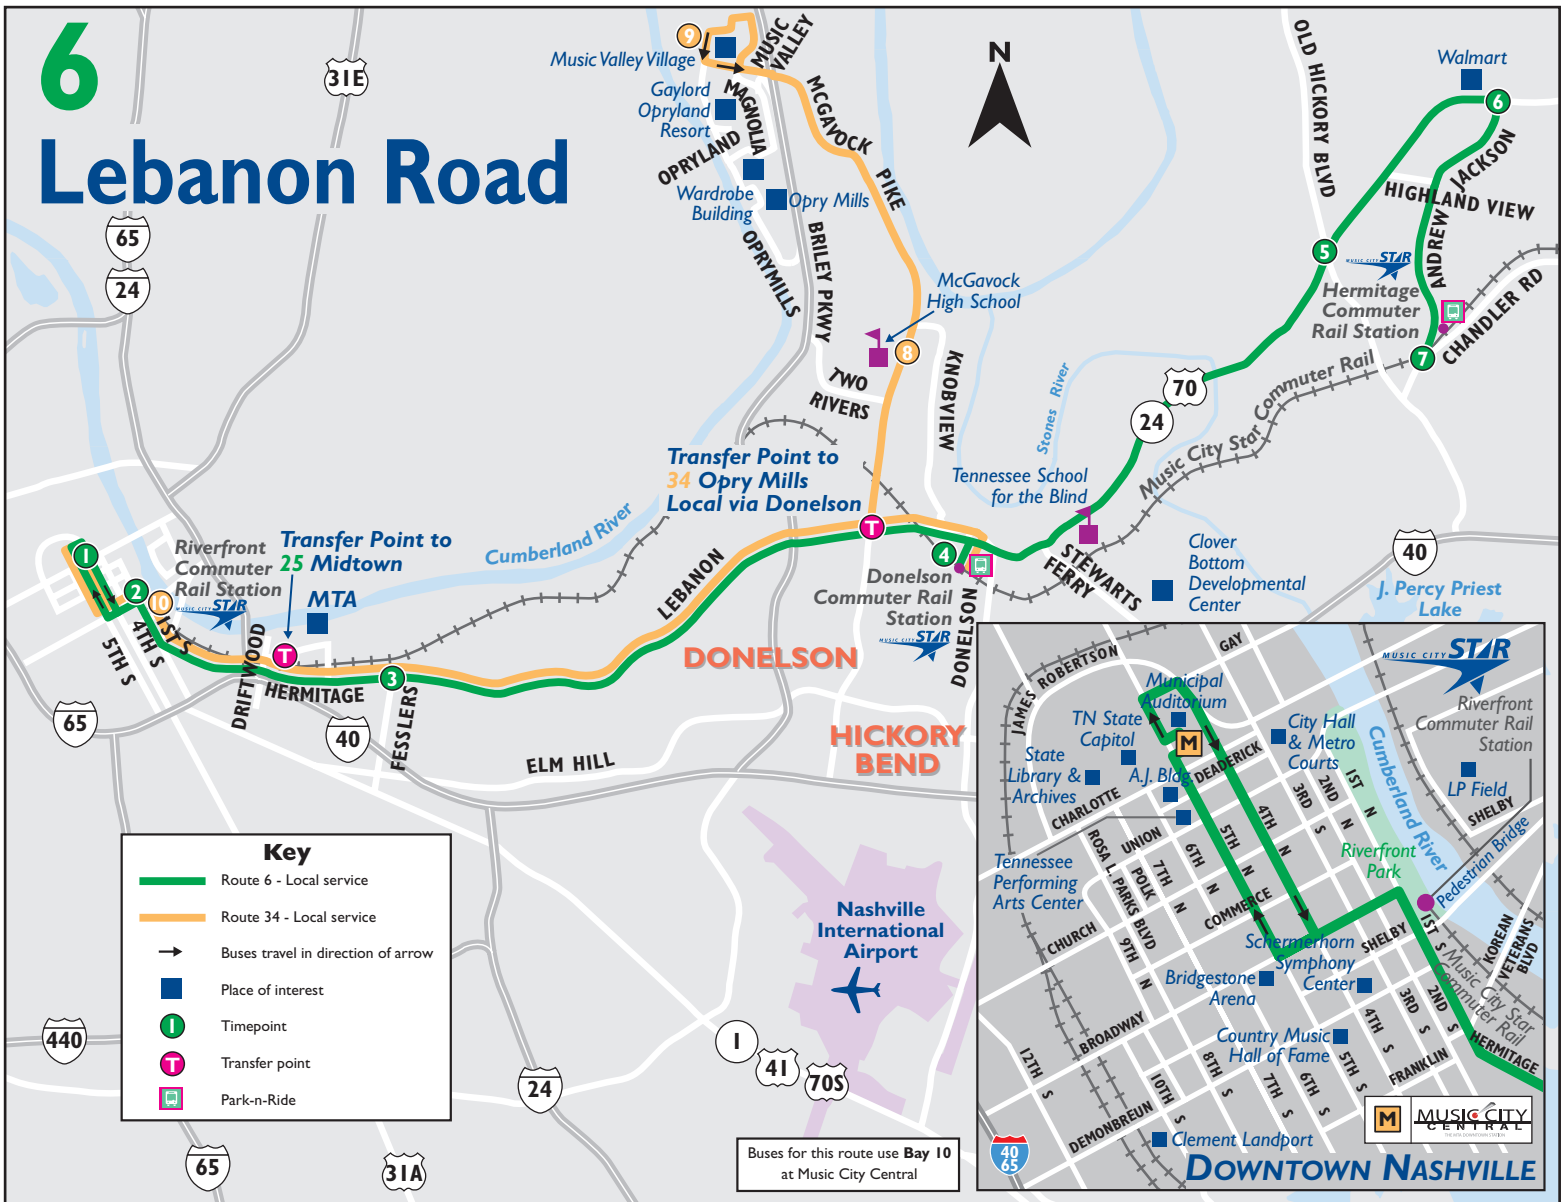

**SATURDAYS/MLK JR. HOLIDAY** to Downtown

Music Valley Village	McGavock High School	Donelson Station	Fesslers Lane & Lebanon Road	Riverfront Station	Music City Central
9	8	4	3	10	1
Average trip times from this stop	7 minutes	14 minutes	28 minutes	41 minutes	52 minutes
7:09	7:16	7:23	7:37	7:47	7:57
8:54	9:01	9:08	9:22	9:36	9:46
10:44	10:51	10:58	11:12	11:26	11:36
12:34	12:41	12:48	1:02	1:16	1:26
2:24	2:31	2:38	2:52	3:06	3:16
4:14	4:21	4:28	4:42	4:52	5:02
5:54	6:01	6:08	6:22	6:32	6:42
7:34	7:41	7:48	8:02	8:12	8:22
9:14	9:21	9:28	9:42	9:52	10:02
10:59	11:06	11:13	11:27	11:37	11:47

## WEEKDAYS to Downtown

Hermitage Station	Walmart	Lebanon Road & Old Hickory	McGavock High School	Donelson Station	Lebanon Road & Fesslers Lane	Music City Central
7	6	5	8	4	3	1
Average trip times from this stop	7 minutes	15 minutes		29 minutes	43 minutes	58 minutes
5:17	5:24	5:30		5:43	5:57	6:12
5:42	5:49	5:55		6:08	6:22	6:37
6:10	6:19	6:25		6:39	6:53	7:10
6:20	6:29	6:35		6:49	7:03	7:20
6:42	6:51	6:57		7:11	7:25	7:42
			7:16■	7:23	7:37	7:57
7:11	7:20	7:26		7:40	7:54	8:11
7:25	7:34	7:40		7:54	8:08	8:25
8:03	8:10	8:16		8:27	8:40	8:55
8:36	8:43	8:49		9:00	9:13	9:28
			9:01■	9:08	9:22	9:46
9:43	9:50	9:56		10:07	10:20	10:35
			10:51■	10:58	11:12	11:36
11:23	11:30	11:36		11:47	12:00	12:15
			12:41■	12:48	1:02	1:26
1:03	1:10	1:16		1:27	1:40	1:55
			2:31■	2:38	2:52	3:16
2:48	2:55	3:01		3:12	3:25	3:40
3:42	3:49	3:54		4:06	4:18	4:34
			4:21■	4:28	4:42	5:02
4:09	4:16	4:21		4:33	4:45	5:01
4:25	4:32	4:37		4:49	5:01	5:17
4:44	4:51	4:56		5:08	5:20	5:36
5:16	5:23	5:28		5:39	5:51	6:07
			6:01■	6:08	6:22	6:42
6:09	6:16	6:21		6:32	6:44	7:00
			7:41■	7:48	8:02	8:22
			9:21■	9:28	9:42	10:02
			11:06■	11:13	11:27	11:47