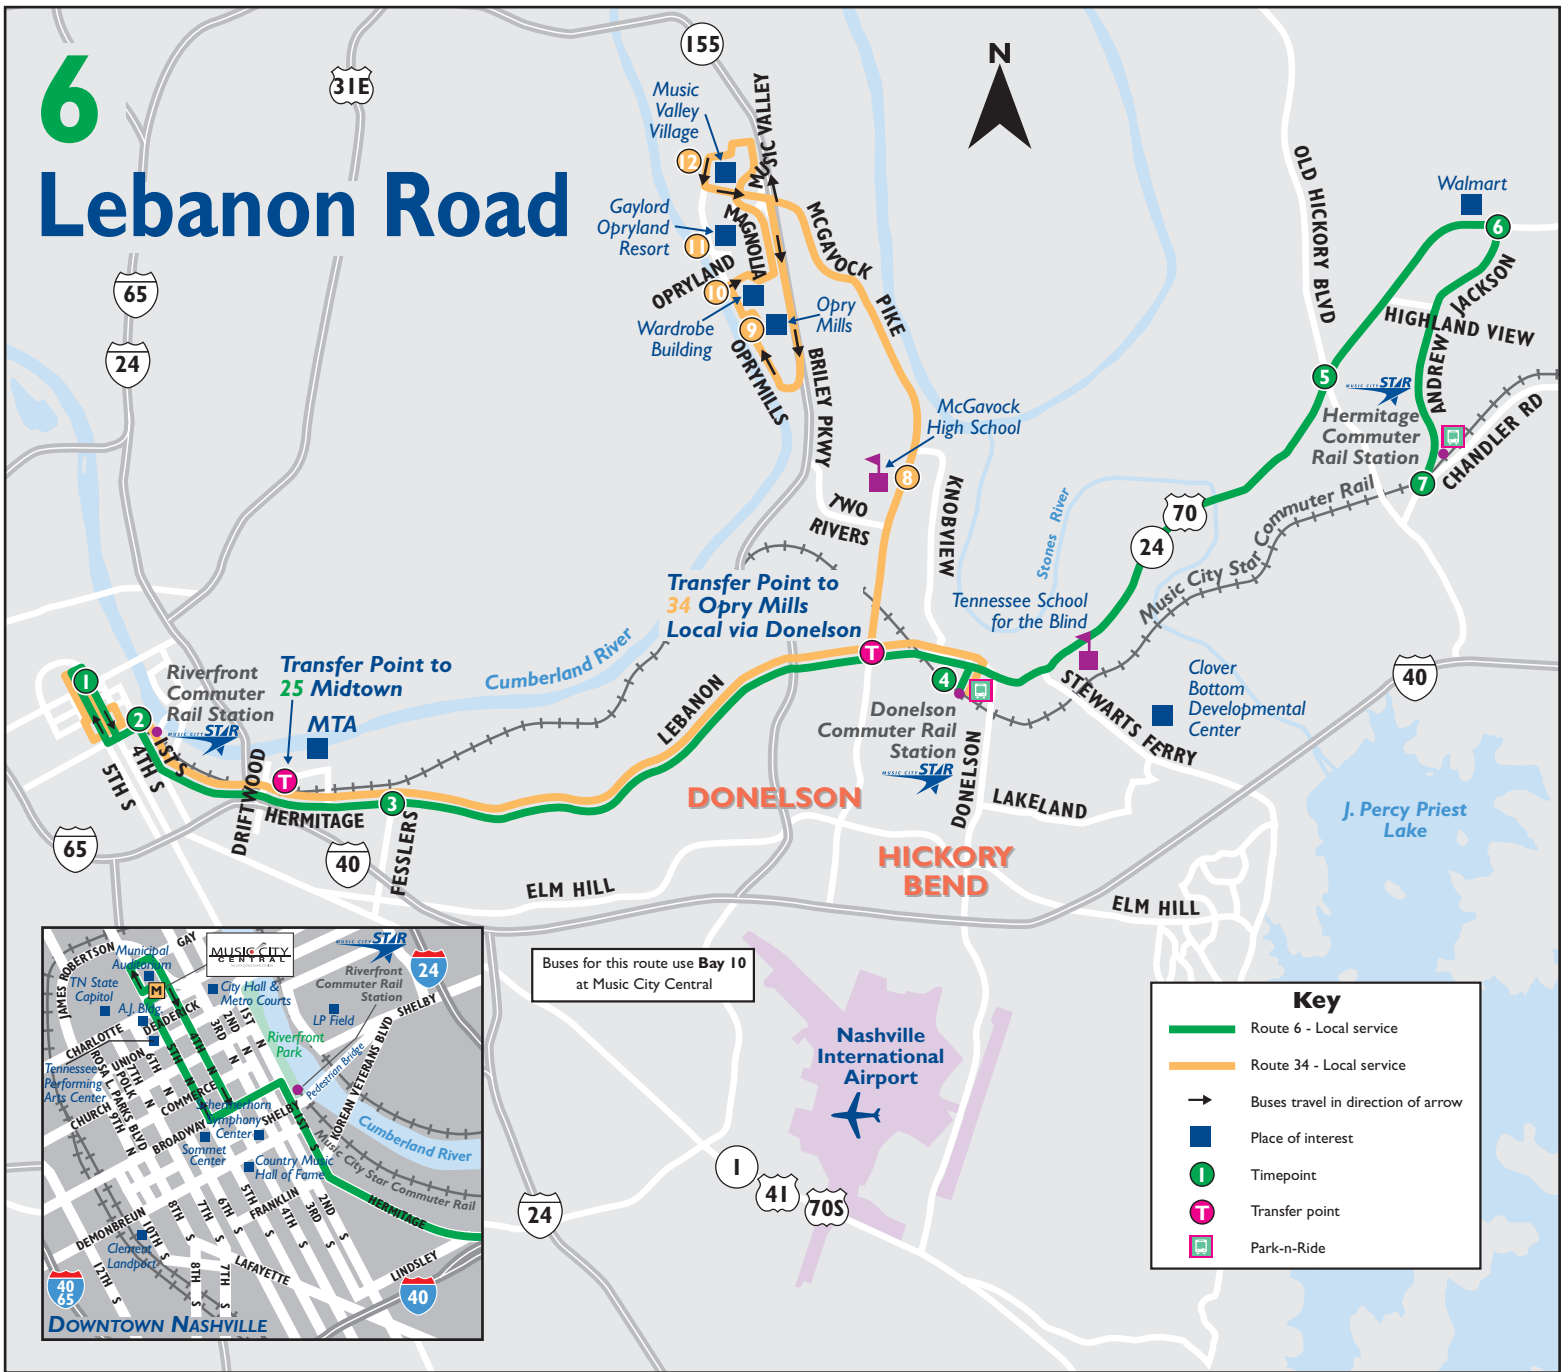

6

Lebanon Road

Buses for this route use Bay 10 at Music City Central

Key

- Route 6 - Local service
- Route 34 - Local service
- → Buses travel in direction of arrow
- Place of interest
- Timepoint
- Transfer point
- Park-n-Ride

WEEKDAYS to Downtown

Hermitage Station (7)	Walmart (6)	Lebanon Road & Old Hickory (5)	McGavock High School (8)	Donelson Station (4)	Lebanon Road & Fesslers Lane (3)	Music City Central (1)
Average trip times from this stop	7 minutes	15 minutes		29 minutes	43 minutes	58 minutes
5:17	5:24	5:30		5:43	5:57	6:12
5:42	5:49	5:55		6:08	6:22	6:37
6:10	6:19	6:25		6:39	6:53	7:10
6:20	6:29	6:35		6:49	7:03	7:20
6:42	6:51	6:57		7:11	7:25	7:42
7:11	7:20	7:26		7:40	7:54	8:11
			7:41●	7:48	8:02	8:20
7:25	7:34	7:40		7:54	8:08	8:25
8:03	8:10	8:16		8:27	8:40	8:55
8:36	8:43	8:49		9:00	9:13	9:28
9:43	9:50	9:56		10:07	10:20	10:35
11:23	11:30	11:36		11:47	12:00	12:15
1:03	1:10	1:16		1:27	1:40	1:55
			2:25●	2:32	2:46■	3:08
2:48	2:55	3:01		3:12	3:25	3:40
3:42	3:49	3:54		4:06	4:18	4:34
4:09	4:16	4:21		4:33	4:45	5:01
4:25	4:32	4:37		4:49	5:01	5:17
4:44	4:51	4:56		5:08	5:20	5:36
5:16	5:23	5:28		5:39	5:51	6:07
			5:32●	5:39	5:53	6:11
6:09	6:16	6:21	8:24●	6:32	6:44	7:00
				8:38	8:54	

Notes:
● This bus travels via Route 34 - Opry Mills Local via Donelson.
■ This bus serves MTA offices.

a.m. trips p.m. trips

WEEKDAYS from Downtown

Music City Central Bay 10 (1)	1st & Broadway (2)	Lebanon Road & Fesslers Lane (3)	Donelson Station (4)	McGavock High School (8)	Lebanon Road & Old Hickory (5)	Lebanon Road & Andrew Jackson Pkwy (6)	Hermitage Station (7)
Average trip times from this stop	7 minutes	13 minutes	26 minutes	30 minutes	36 minutes	40 minutes	45 minutes
5:50	5:57	6:03	6:15		6:25	6:29	6:35
6:15	6:22	6:28	6:40		6:50	6:54	7:00
6:35●	6:42	6:48	6:58	7:05			
6:40	6:46	6:52	7:05		7:16	7:20	7:25
7:15	7:22	7:29	7:42		7:53	7:57	8:01
7:45	7:52	7:59	8:12		8:23	8:28	8:33
8:15	8:22	8:29	8:42		8:53	8:58	9:03
8:55	9:02	9:09	9:22		9:33	9:38	9:42
10:35	10:42	10:49	11:02		11:13	11:18	11:22
12:15	12:22	12:29	12:42		12:53	12:58	1:03
1:00■	1:07	1:18	1:28	1:35			
1:55	2:02	2:09	2:22		2:33	2:38	2:43
2:46	2:54	3:03	3:17		3:30	3:35	3:42
3:12	3:20	3:29	3:43		3:56	4:01	4:08
3:28▼	3:36	3:45	3:59		4:12	4:17	4:24
3:45	3:53	4:02	4:16		4:29	4:34	4:41
4:08	4:16	4:25	4:39		4:52	4:57	5:04
4:25	4:33	4:42	4:56		5:09	5:14	5:21
4:37	4:45	4:54	5:08		5:21	5:26	5:33
4:50	4:58	5:07	5:21		5:34	5:39	5:46
5:05	5:13	5:22	5:36		5:49	5:54	6:01
5:20	5:28	5:37	5:51		6:04	6:09	6:16
5:40	5:47	5:55	6:07		6:18	6:23	6:30
6:18	6:25	6:33	6:45		6:56	7:01	7:08
7:30●	7:35	7:43		7:53			

Notes:
▼ On school days only, this bus begins service at Head Middle Magnet School at 3:15 p.m. and travels directly to Music City Central.
● This bus travels via Route 34 - Opry Mills Local via Donelson.
■ This bus serves MTA Offices.