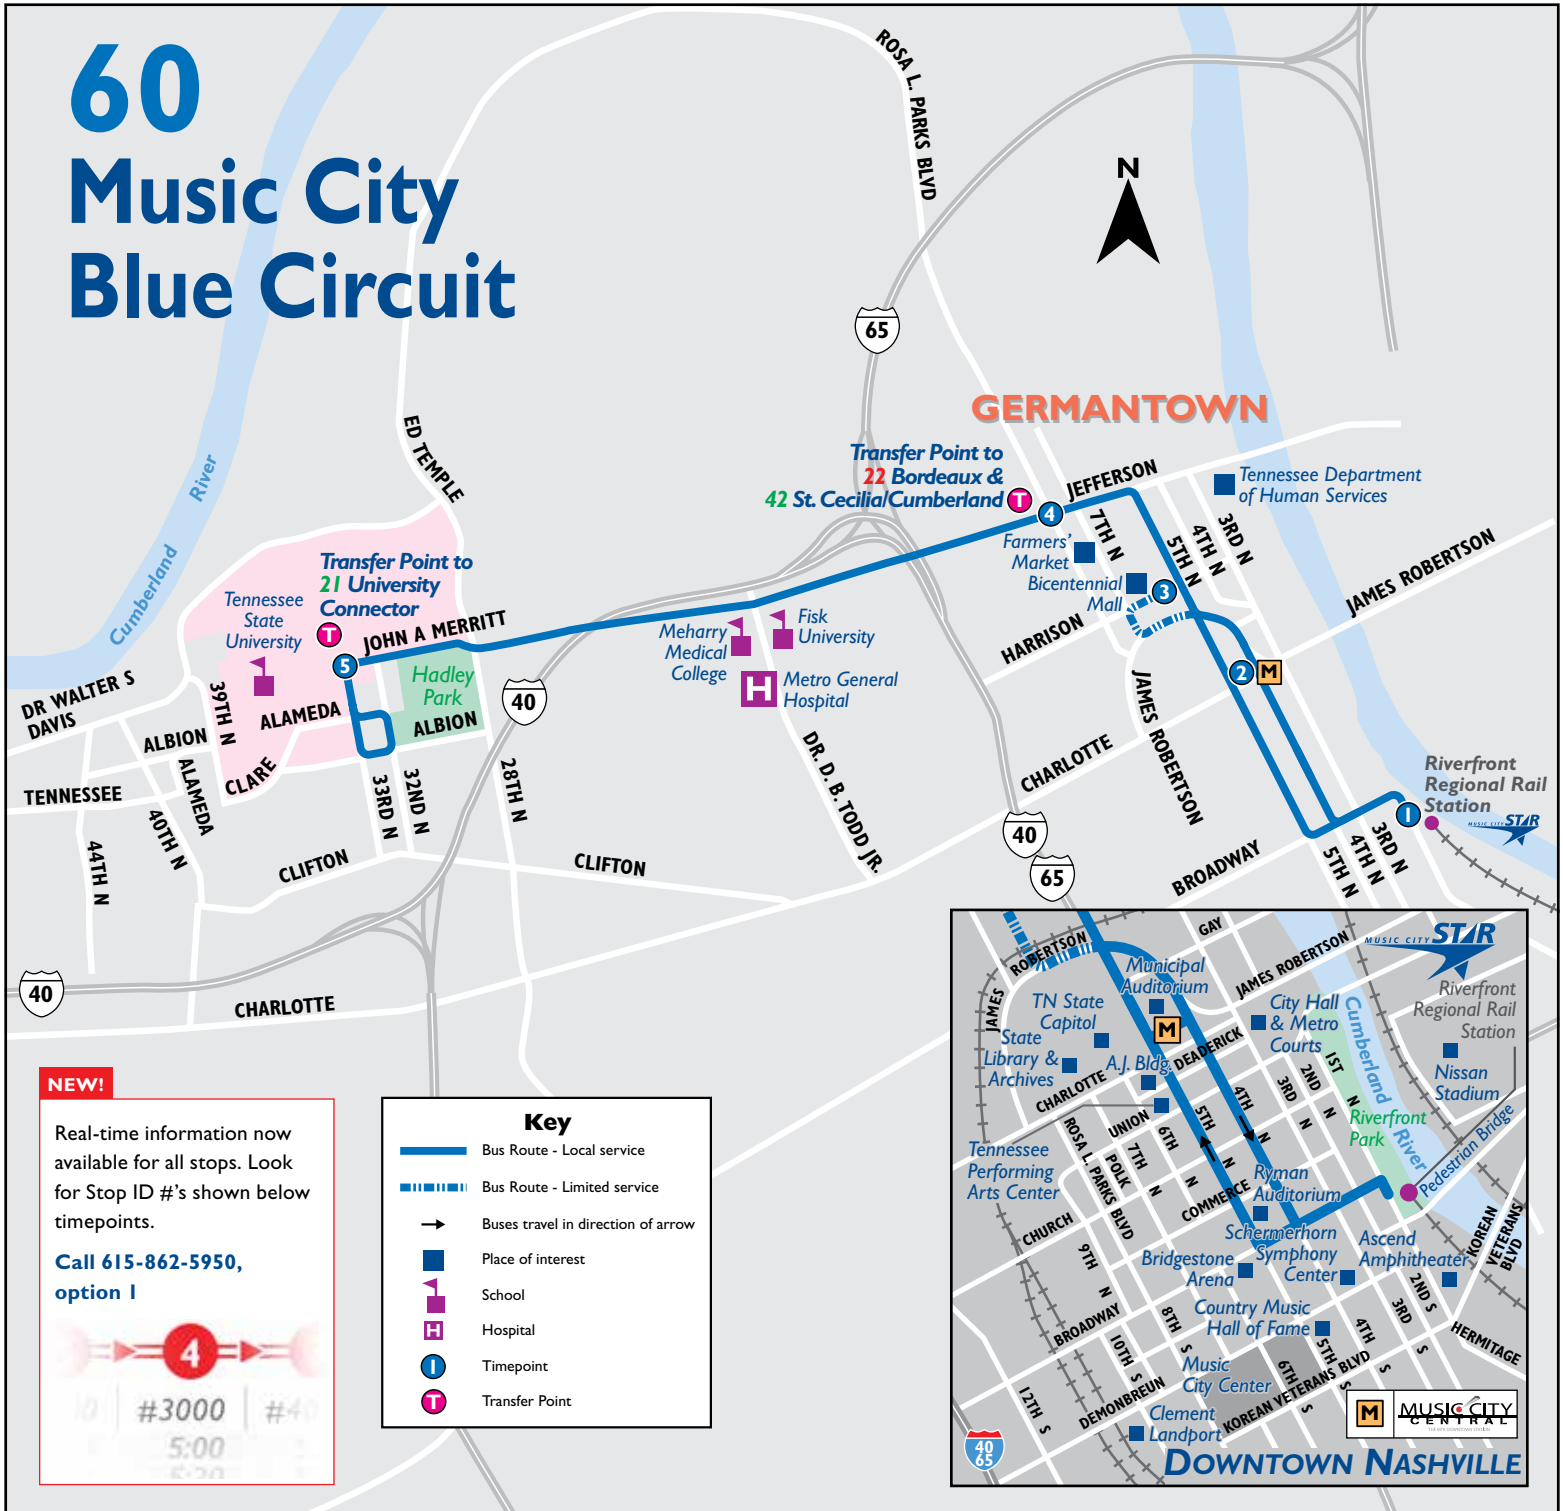

Music City Central

The main transfer station is located at Music City Central (400 Charlotte Avenue).

All MTA buses are accessible and equipped with bike racks.

Destination Signs

Every MTA bus is marked with a route number as well as the destination name or area. All express routes are designated by an "X" following the route number. If you have questions about where a bus is going, please ask the driver as you board.

60 Music City Blue Circuit

WEEKDAYS to Downtown

John Merritt & 33rd	Rosa Parks & Jefferson	7th & Harrison	4th @ MCC Plaza	Riverfront Station
#189	#1227	#4616	#4655	#4188
5:21	5:30		5:35	5:44
5:56	6:05		6:10	6:19
6:11	6:20		6:25	6:34
6:26	6:35		6:40	6:49
6:39	6:49		6:55	7:04
6:54	7:04		7:10	7:19
7:09	7:19		7:25	7:34
THEN ABOUT EVERY 15 MINUTES UNTIL...				
8:39	8:49		8:55	9:04
8:55	9:05		9:11	9:20
9:25	9:35		9:41	9:50
9:55	10:05		10:11	10:20
10:25	10:35		10:41	10:52
10:55	11:05		11:11	11:22
11:10	11:20		11:26	11:37
11:25	11:35		11:41	11:52
11:40	11:50		11:56	12:07
11:55	12:05		12:11	12:22
12:10	12:20		12:26	12:37
THEN ABOUT EVERY 15 MINUTES UNTIL...				
3:39	3:50		3:56	4:07
		3:57		4:15
3:54	4:05		4:11	4:22
4:10	4:21		4:26	4:37
4:25	4:36		4:41	4:52
		4:42		5:00
4:40	4:51		4:56	5:07
4:54	5:05		5:10	5:21
5:09	5:20		5:25	5:36
		5:22		5:40
5:24	5:35		5:40	5:51
5:42	5:50		5:55	6:06
5:57	6:05		6:10	6:21
6:12	6:20		6:25	6:36
6:27	6:35		6:40	6:51
6:42	6:50		6:55	7:04
6:57	7:05		7:10	7:19
7:17	7:25		7:30	7:39
7:37	7:45		7:50	7:59
7:57	8:05		8:10	8:19
8:26	8:34		8:39	8:48
8:56	9:04		9:09	9:18
9:26	9:34		9:39	9:48
9:56	10:04		10:09	10:18
10:26	10:34		10:39	10:48
10:56	11:04		11:09	11:18