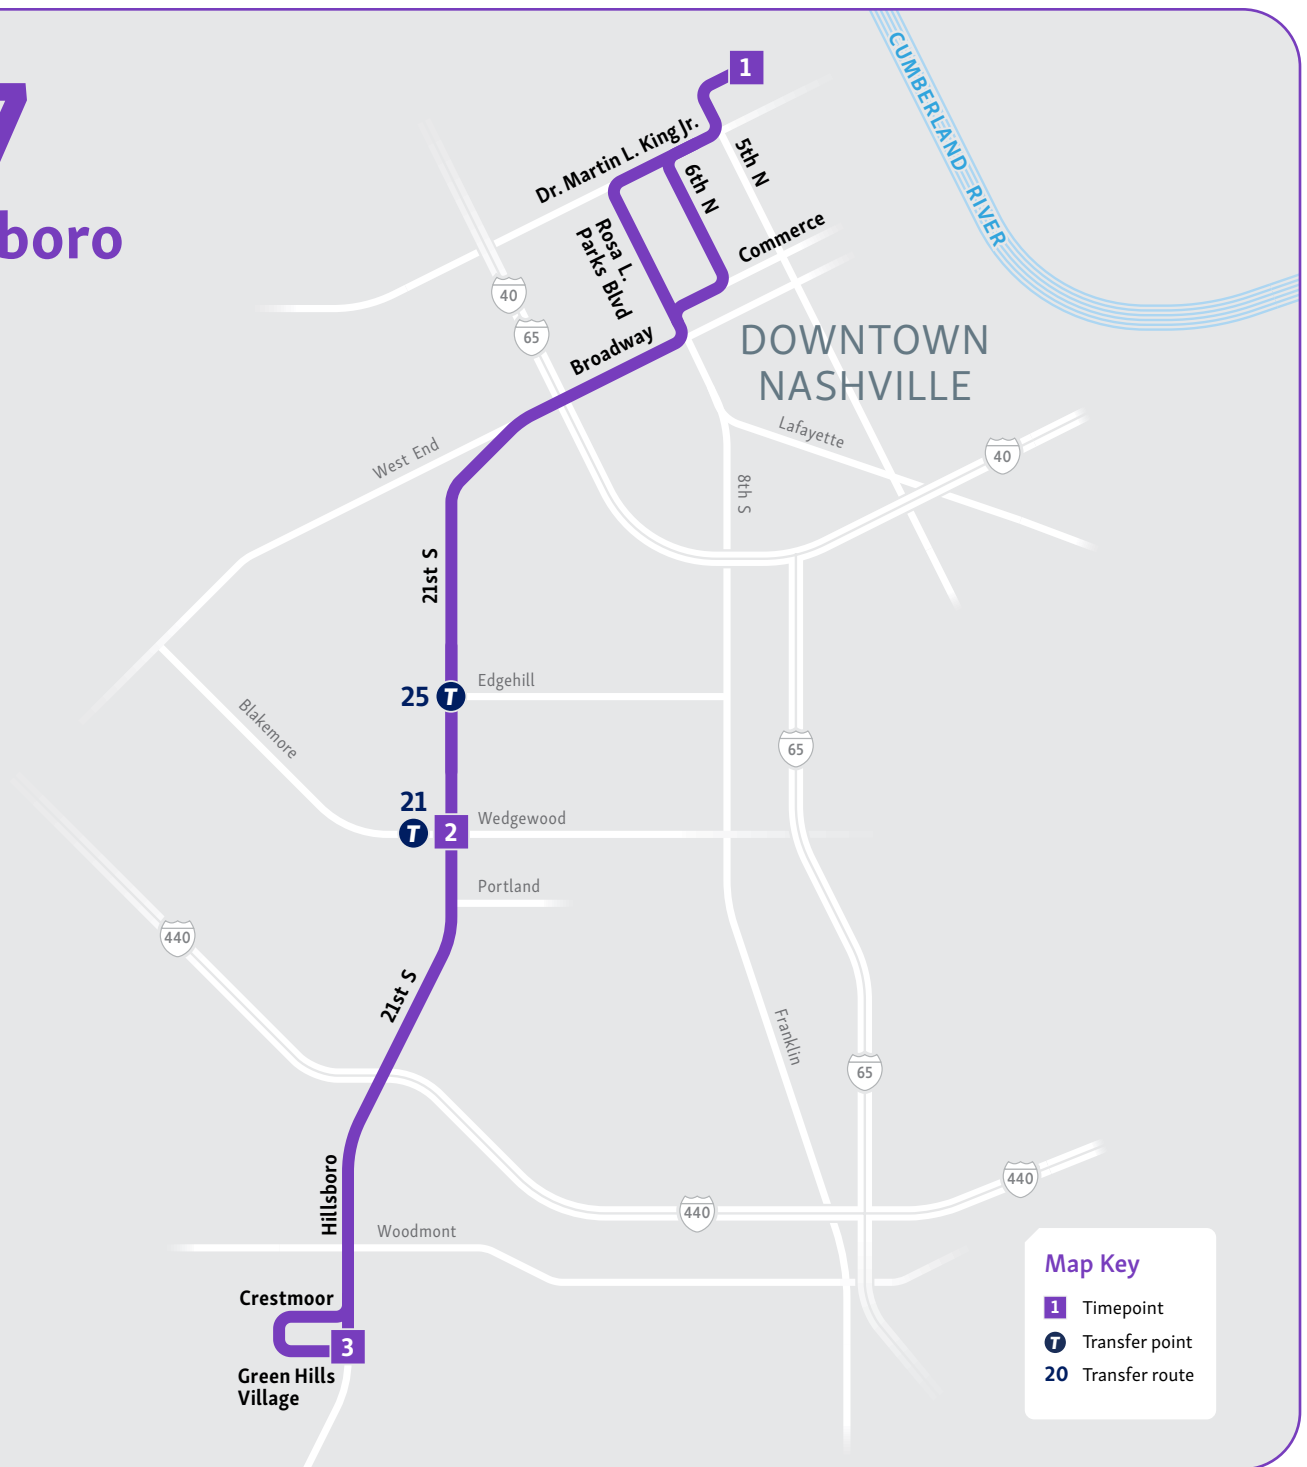

7 Hillsboro

Map Key

- 1 Timepoint
- T Transfer point
- 20 Transfer route

Weekdays to Downtown

Hillsboro High School	21st & Blakemore	Central
3	2	1
5:47	5:55	6:09
6:07	6:15	6:29
6:23	6:31	6:46
6:43	6:51	7:06
6:59	7:10	7:26
7:18	7:29	7:46
7:37	7:49	8:06
8:01	8:10	8:26
8:19	8:30	8:46
8:39	8:50	9:06
9:00	9:11	9:27
9:22	9:33	9:48
9:42	9:53	10:08
10:02	10:13	10:28
10:21	10:31	10:48
10:41	10:51	11:08
11:01	11:11	11:28
11:21	11:31	11:48
11:40	11:51	12:08
12:00	12:11	12:28
12:19	12:31	12:48
12:40	12:52	1:09
1:00	1:12	1:29
1:16	1:28	1:45
1:36	1:48	2:05
1:56	2:07	2:25
2:15	2:26	2:44
2:29	2:41	3:03
2:47	2:59	3:22
3:03	3:15	3:38
3:24	3:36	3:59
3:46	3:57	4:21
4:06	4:17	4:41
4:26	4:37	5:01
4:46	4:57	5:21
5:10	5:21	5:40
5:33	5:44	6:01
6:18	6:29	6:45
7:00	7:09	7:25
7:42	7:51	8:05
8:24	8:31	8:45
9:04	9:11	9:25
9:44	9:50	10:04
10:44	10:50	11:04
11:40	11:46	11:59

Weekends & Holidays to Downtown

Hillsboro High School	21st & Blakemore	Central
3	2	1
5:45	5:52	6:07
6:25	6:32	6:47
7:01	7:08	7:23
7:40	7:47	8:03
8:19	8:27	8:43
8:58	9:06	9:23
9:38	9:46	10:03
10:17	10:26	10:43
10:57	11:06	11:23
11:37	11:46	12:03
12:17	12:26	12:43
12:57	1:06	1:23
1:37	1:46	2:03
2:17	2:26	2:43
2:57	3:06	3:23
3:37	3:46	4:03
4:17	4:26	4:43
4:57	5:06	5:23
5:37	5:46	6:03
6:18	6:26	6:43
6:58	7:06	7:23
7:41	7:48	8:03
8:48	8:55	9:10
9:46	9:53	10:08
10:41	10:48	11:03