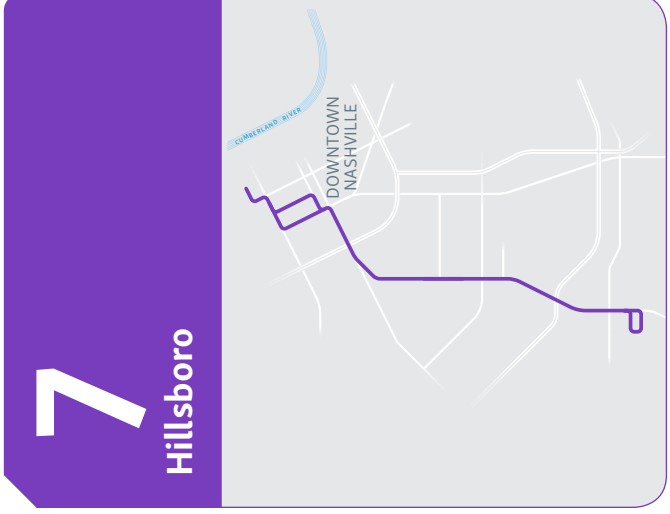

Weekends & Holidays to Downtown

Hillsboro High School	21st & Blakemore	Central
3	2	1
5:45	5:52	6:07
6:25	6:32	6:47
7:01	7:08	7:23
7:40	7:47	8:03
8:19	8:27	8:43
8:58	9:06	9:23
9:38	9:46	10:03
10:17	10:26	10:43
10:57	11:06	11:23
11:37	11:46	12:03
12:17	12:26	12:43
12:57	1:06	1:23
1:37	1:46	2:03
2:17	2:26	2:43
2:57	3:06	3:23
3:37	3:46	4:03
4:17	4:26	4:43
4:57	5:06	5:23
5:37	5:46	6:03
6:18	6:26	6:43
6:58	7:06	7:23
7:41	7:48	8:03
8:48	8:55	9:10
9:46	9:53	10:08
10:41	10:48	11:03

This bus operates on Saturdays and the MLK Jr. Holiday only.
Bold times denote p.m. hours.

Weekends & Holidays from Downtown

Central Bay 9	21st & Blakemore	Hillsboro High School
1	2	3
6:15	6:29	6:40
6:55	7:09	7:20
7:35	7:49	8:00
8:15	8:29	8:40
8:55	9:09	9:20
9:35	9:49	10:00
10:15	10:30	10:43
10:55	11:10	11:25
11:35	11:50	12:05
12:15	12:30	12:45
12:55	1:10	1:25
1:35	1:50	2:05
2:15	2:30	2:45
2:55	3:10	3:25
3:35	3:50	4:05
4:15	4:30	4:45
4:55	5:10	5:25
5:35	5:50	6:05
6:15	6:30	6:45
6:55	7:10	7:25
7:35	7:50	8:04
8:15	8:30	8:44
9:15	9:29	9:40
10:15	10:29	10:40

This bus operates on Saturdays and the MLK Jr. Holiday only.

7 Hillsboro

April 7, 2019

Hello. Hola. Ciao. Hallo. Ohayo. Bonjour. Namaste.

We strive to connect people to their lives and community, one ride at a time. A community belongs to everyone. So do we.

We take service to heart. Whether you're traveling every day or just here and there, we're here to help by creating positive impressions as we get you where you need to go. We even hope to inspire some joy along the way. We aim to offer support and services that make sense and make your life a little easier.

We're always looking for ways to improve our service by making it more reliable, secure, and connected. Because connecting you to life and community isn't just what we do, it's what makes us who we are.

For More Information

Customer Care
615-862-5950
6:30 a.m. to 8:00 p.m. – Monday-Friday
8:00 a.m. to 5:00 p.m. – Saturday
10:30 a.m. to 2:30 p.m. – Sunday

Central
400 Dr. Martin L. King Jr. Blvd.
5:15 a.m. to 11:15 p.m. – Monday-Friday
6:00 a.m. to 10:15 p.m. – Saturday
6:00 a.m. to 9:15 p.m. – Sundays and holidays

Administrative Offices
615-862-5969
430 Myatt Drive
8:00 a.m. to 4:30 p.m. – Monday-Friday
Closed weekends and holidays

Stay Connected

WeGoTransit WeGoTransit.com
@WeGoTransit WeGoTransit.com/alerts
@WeGoTransit customer.comments@nashville.gov

Fares

Same price for Local, Express, Airport, and Rapid services. All fares include one free transfer within two hours of boarding.

- **Adult**..... **$1.70**
- **Youth (19 and younger)**..... **$1.00**
- **Children (4 and younger)**..... **Free**
- **Senior (65 and older)**..... **$ .85**
- **Medicare Cardholders**..... **$ .85**
- **People with Disabilities**..... **$ .85**

For reduced pricing, please alert driver and be prepared to show proof of age or special identification before depositing fare.

Daily, Weekly, and Monthly passes are available online and at WeGo Central.

Let's get digital.

For real-time bus info, trip planning, and interactive maps, visit the App Store or wherever you get your apps and start getting digital.

ADA

WeGo Public Transit and the Regional Transportation Authority of Middle Tennessee (RTA) make reasonable accommodations in order for individuals with disabilities to fully use transit services. All requests should be made in advance by filling out and submitting a Reasonable Accommodation Request form. For more information on Reasonable Accommodations, visit WeGoTransit.com.

Title VI

Title VI of the Civil Rights Act of 1964 states that "No Person in the United States shall, on the ground of race, color, or national origin, be excluded from participation in, be denied the benefits of, or be subjected to discrimination under any program or activity receiving Federal financial assistance." For more information on Title VI, visit WeGoTransit.com.