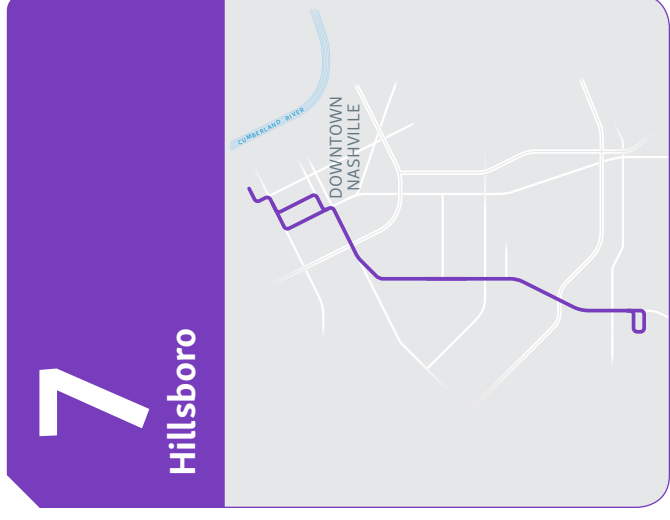

Weekends & Holidays to Downtown

Hillsboro High School	21st & Blakemore	Central
3	2	1
5:48	5:55	6:10
6:28	6:35	6:50
7:04	7:11	7:26
7:44	7:51	8:06
8:23	8:31	8:46
9:03	9:11	9:26
9:43	9:51	10:06
10:21	10:30	10:46
11:01	11:10	11:26
11:41	11:50	12:06
12:21	12:30	12:46
1:01	1:10	1:26
1:41	1:50	2:06
2:21	2:30	2:46
3:01	3:10	3:26
3:41	3:50	4:06
4:21	4:30	4:46
5:01	5:10	5:26
5:41	5:50	6:06
6:23	6:31	6:46
7:03	7:11	7:26
7:44	7:51	8:06
8:48	8:55	9:10
9:46	9:53	10:08
10:41	10:48	11:03

This bus operates on Saturdays and the MLK Jr. Holiday only.

Bold times denote p.m. hours.

Weekends & Holidays from Downtown

Central Bay 9	21st & Blakemore	Hillsboro High School
1	2	3
6:15	6:29	6:40
6:55	7:09	7:20
7:35	7:49	8:00
8:15	8:29	8:40
8:55	9:09	9:20
9:35	9:49	10:00
10:15	10:30	10:43
10:55	11:10	11:25
11:35	11:50	12:05
12:15	12:30	12:45
12:55	1:10	1:25
1:35	1:50	2:05
2:15	2:30	2:45
2:55	3:10	3:25
3:35	3:50	4:05
4:15	4:30	4:45
4:55	5:10	5:25
5:35	5:50	6:05
6:15	6:30	6:45
6:55	7:10	7:25
7:35	7:50	8:04
8:15	8:30	8:44
9:15	9:29	9:40
10:15	10:29	10:40

This bus operates on Saturdays and the MLK Jr. Holiday only.

7 Hillsboro

Hello. Hola. Ciao. Hallo. Ohayo. Bonjour. Namaste.

We strive to connect people to their lives and community, one ride at a time. A community belongs to everyone. So do we.

We take service to heart. Whether you're traveling every day or just here and there, we're here to help by creating positive impressions as we get you where you need to go. We even hope to inspire some joy along the way. We aim to offer support and services that make sense and make your life a little easier.

We're always looking for ways to improve our service by making it more reliable, secure, and connected. Because connecting you to life and community isn't just what we do, it's what makes us who we are.

For More Information

Customer Care

615-862-5950
6:30 a.m. to 8:00 p.m. – Monday-Friday
8:00 a.m. to 5:00 p.m. – Saturday
10:30 a.m. to 2:30 p.m. – Sunday

Central

400 Charlotte Avenue
5:15 a.m. to 11:15 p.m. – Monday-Friday
6:00 a.m. to 10:15 p.m. – Saturday
6:00 a.m. to 9:15 p.m. – Sundays and holidays

Administrative Offices

615-862-5969
430 Myatt Drive
8:00 a.m. to 4:30 p.m. – Monday-Friday
Closed weekends and holidays

Stay Connected

WeGoTransit WeGoTransit.com
 @WeGoTransit WeGoTransit.com/alerts
 @WeGoTransit customer.comments@nashville.gov

Fares

Same price for Local, Express, Airport, and Rapid services. All fares include one free transfer within two hours of boarding.

Adult.....	$1.70
Youth (19 and younger).....	$1.00
Children (4 and younger).....	Free
Senior (65 and older).....	$ .85
Medicare Cardholders.....	$ .85
People with Disabilities.....	$ .85

For reduced pricing, please alert driver and be prepared to show proof of age or special identification before depositing fare.

Daily, Weekly, and Monthly passes are available online and at WeGo Central.

ADA

WeGo Public Transit and the Regional Transportation Authority of Middle Tennessee (RTA) make reasonable accommodations in order for individuals with disabilities to fully use transit services. All requests should be made in advance by filling out and submitting a Reasonable Accommodation Request form. For more information on Reasonable Accommodations, visit WeGoTransit.com.

Title VI

Title VI of the Civil Rights Act of 1964 states that "No Person in the United States shall, on the ground of race, color, or national origin, be excluded from participation in, be denied the benefits of, or be subjected to discrimination under any program or activity receiving Federal financial assistance." For more information on Title VI, visit WeGoTransit.com.

For real-time bus info, trip planning, and interactive maps, visit the App Store or wherever you get your apps and start getting digital.

Let's get digital.