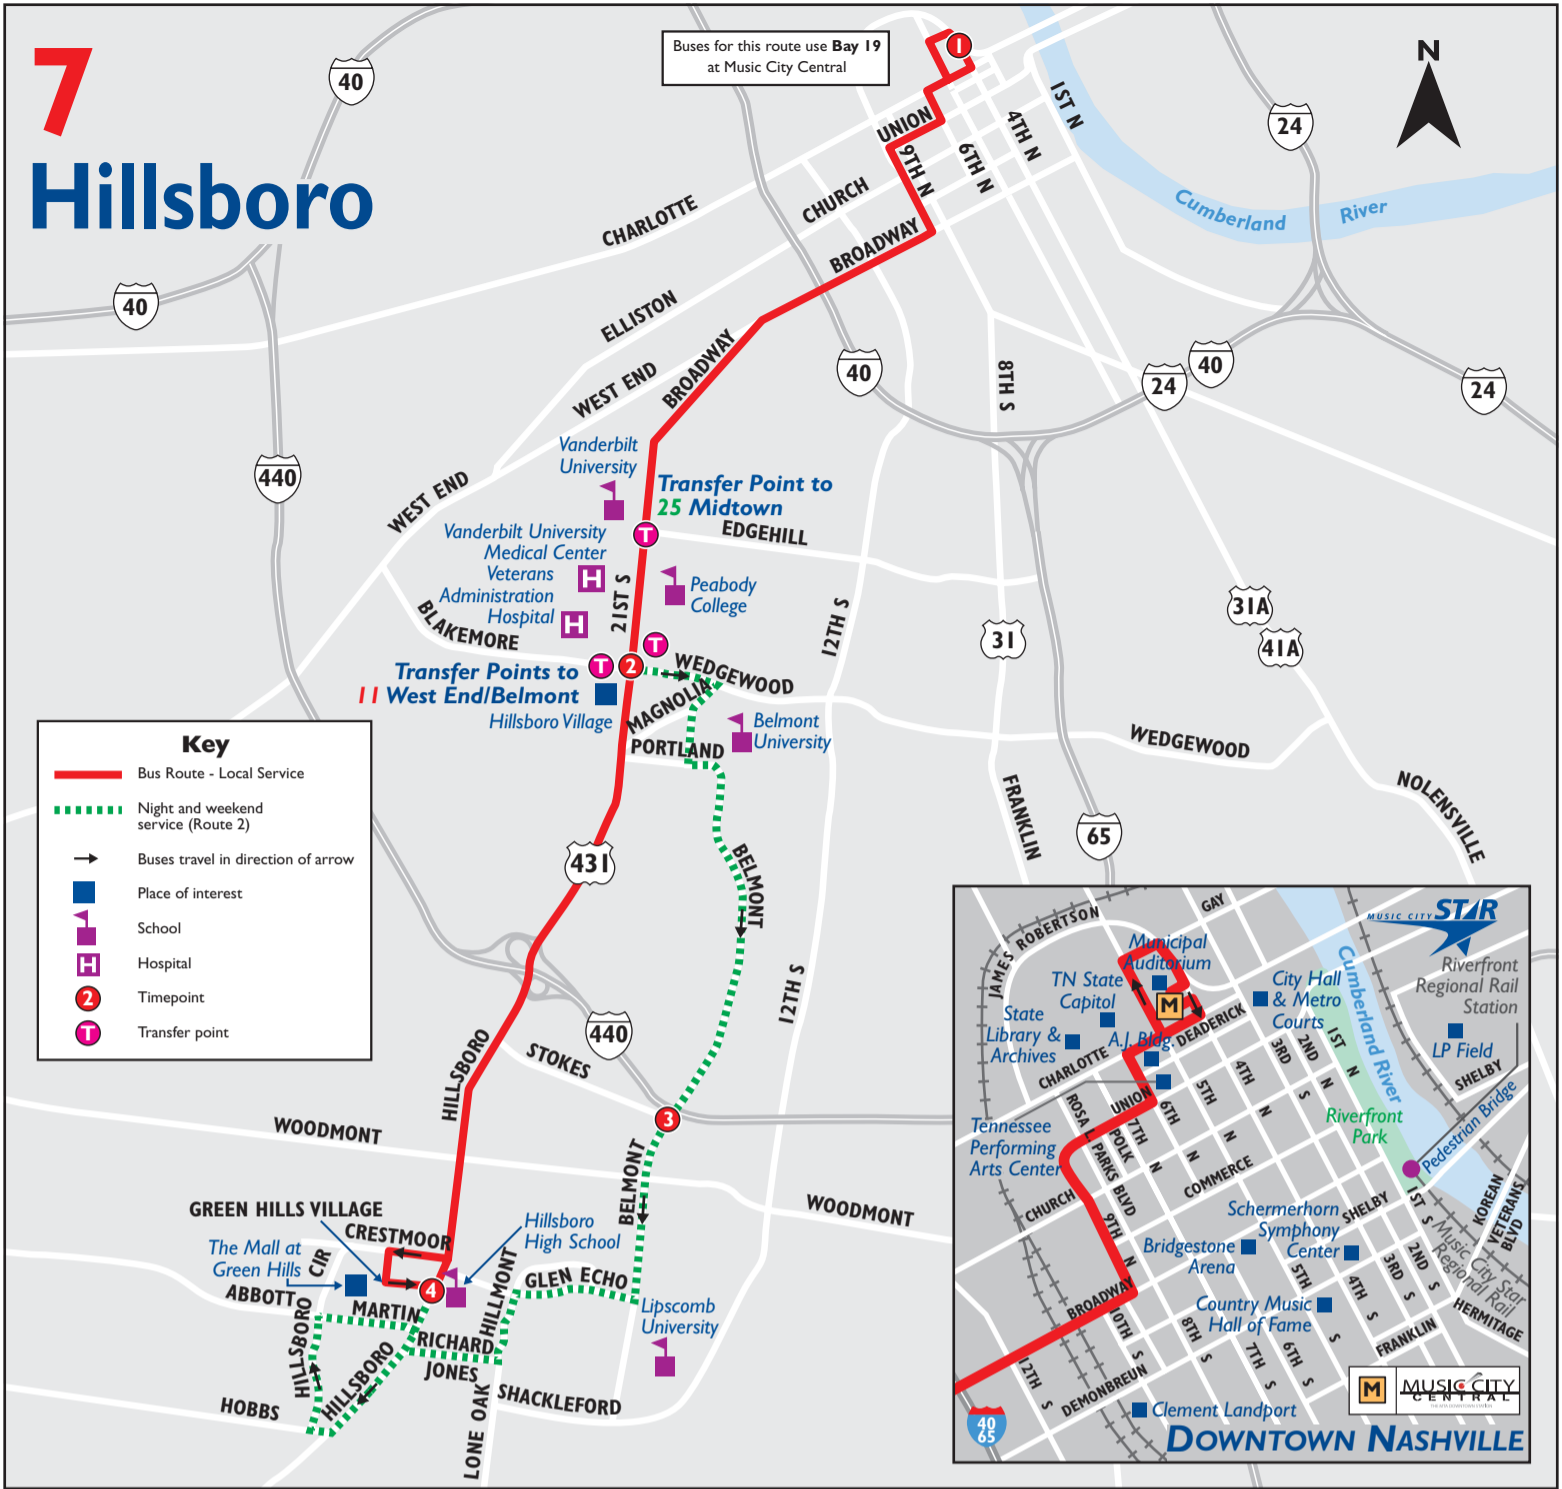

7 Hillsboro

Buses for this route use Bay 19 at Music City Central

Key

- Bus Route - Local Service
- Night and weekend service (Route 2)
- Buses travel in direction of arrow
- Place of interest
- School
- Hospital
- Timepoint
- Transfer point

WEEKDAYS to Downtown

Hillsboro Rd at Hillsboro High School   21st & Blakemore   Music City Central

Average trip times from this stop	10 minutes	27 minutes
5:50	5:57	6:10
6:05	6:14	6:30
6:25	6:34	6:50
6:40	6:52	7:10
7:02	7:12	7:30
7:20	7:30	7:50
7:41	7:53	8:10
8:03	8:13	8:30
8:25	8:35	8:50
8:45	8:55	9:10
9:04	9:14	9:30
9:25	9:35	9:50
9:45	9:55	10:10
10:04	10:14	10:30
10:23	10:33	10:50
10:42	10:52	11:10
11:02	11:12	11:30
11:22	11:32	11:50
11:39	11:50	12:10
11:59	12:10	12:30
12:21	12:32	12:50
12:41	12:52	1:10
12:59	1:10	1:30
1:22	1:33	1:50
1:41	1:52	2:10
2:00	2:11	2:30
2:19	2:30	2:50
2:38	2:49	3:10
2:58	3:09	3:30
3:18	3:29	3:50
3:39	3:49	4:10
3:58	4:08	4:30
4:18	4:27	4:50
4:37	4:48	5:10
4:59	5:09	5:30
5:21	5:30	5:50
5:37	5:47	6:05
6:20	6:29	6:45
7:00	7:09	7:25
7:41	7:49	8:05
8:13	8:30	8:45
9:02	9:10	9:25
9:43	9:51	10:05
10:45	10:52	11:10
11:41	11:48	12:01

a.m. trips   p.m. trips

WEEKDAYS from Downtown

Music City Central Bay 19   21st & Blakemore   Belmont & Stokes   Hillsboro Rd at Hillsboro High School

Average trip times from this stop	19 minutes	19 minutes	33 minutes
5:40	5:53		6:05
6:15	6:31		6:42
6:35	6:52		7:02
6:55	7:13		7:24
7:15	7:35		7:46
7:35	7:54		8:07
7:55	8:18		8:30
8:15	8:34		8:45
8:35	8:53		9:06
8:55	9:13		9:26
9:15	9:33		9:46
9:35	9:53		10:06
9:55	10:13		10:26
10:15	10:33		10:46
10:35	10:52		11:08
10:55	11:12		11:28
11:15	11:34		11:52
11:35	11:55		12:11
11:55	12:15		12:33
12:15	12:35		12:53
12:35	12:55		1:13
12:55	1:14		1:30
1:15	1:33		1:49
1:35	1:53		2:14
1:55	2:13		2:34
2:15	2:33		2:49
2:35	2:54		3:12
2:55	3:13		3:31
3:15	3:33		3:52
3:35	3:53		4:12
3:55	4:14		4:33
4:15	4:34		4:52
4:35	4:54		5:12
4:55	5:14		5:32
5:15	5:35		5:56
5:35	5:53		6:10
5:55	6:12		6:27
6:15	6:34		6:46
6:55		7:14	7:24
7:35		7:54	8:04
8:15		8:34	8:44
8:55		9:14	9:24
9:35		9:53	10:03
10:15		10:33	10:43
11:15		11:33	11:41

• This bus departs from Music City Central Bay 9.