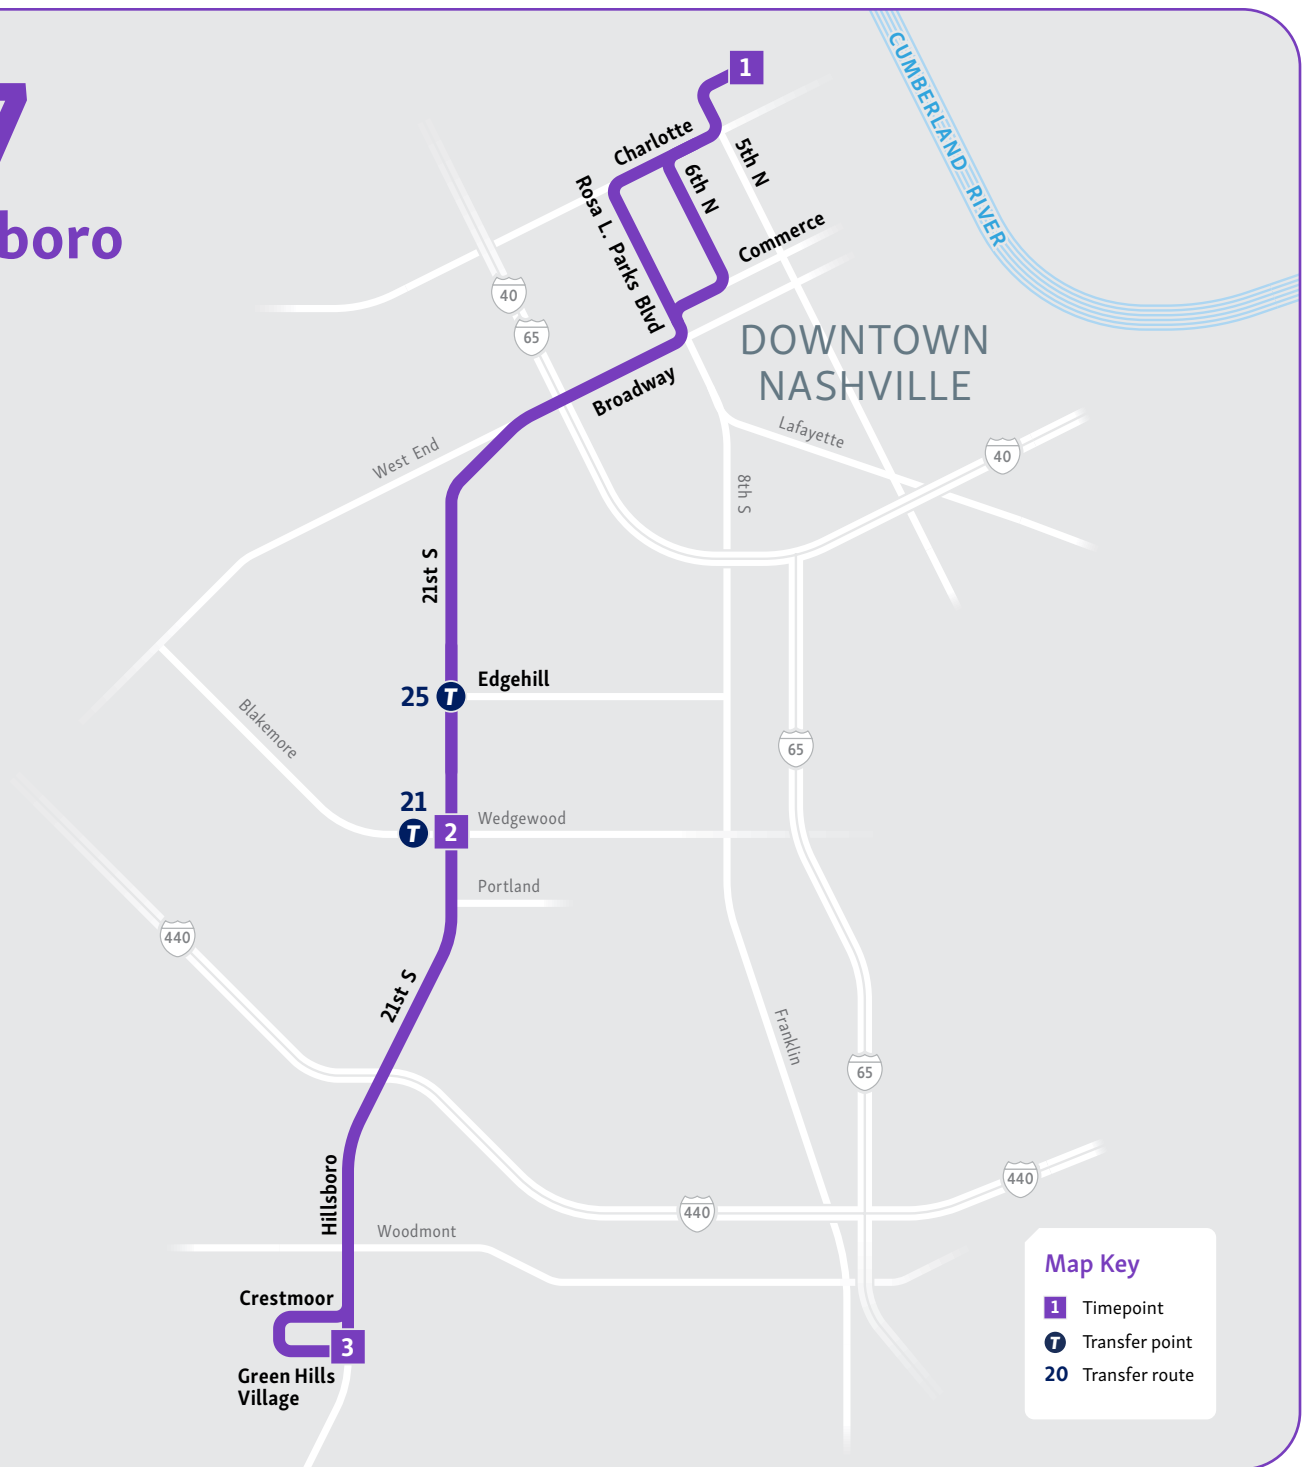

For real-time bus info, trip planning, and interactive maps, visit the App Store or wherever you get your apps and start getting digital.

Let's get digital.

7 Hillsboro

Weekdays to Downtown

Hillsboro High School	21st & Blakemore	Central
3	2	1
5:47	5:55	6:09
6:07	6:15	6:29
6:23	6:31	6:46
6:43	6:51	7:06
7:00	7:11	7:26
7:19	7:30	7:46
7:38	7:50	8:06
7:58	8:10	8:26
8:20	8:31	8:46
8:40	8:51	9:06
9:01	9:12	9:27
9:22	9:33	9:48
9:42	9:53	10:08
10:02	10:13	10:28
10:21	10:31	10:48
10:41	10:51	11:08
11:01	11:11	11:28
11:21	11:31	11:48
11:41	11:51	12:08
12:01	12:11	12:28
12:21	12:31	12:48
12:40	12:51	1:08
1:00	1:11	1:28
1:17	1:28	1:45
1:36	1:47	2:04
1:55	2:06	2:24
2:15	2:26	2:44
2:29	2:42	3:04
2:50	3:03	3:25
3:11	3:24	3:46
3:32	3:44	4:06
3:53	4:04	4:28
4:13	4:24	4:48
4:33	4:44	5:08
4:55	5:06	5:28
5:18	5:29	5:47
5:38	5:49	6:05
6:18	6:29	6:45
7:00	7:09	7:25
7:42	7:51	8:05
8:23	8:31	8:45
9:03	9:11	9:25
9:45	9:52	10:05
10:45	10:52	11:05
11:40	11:47	12:00