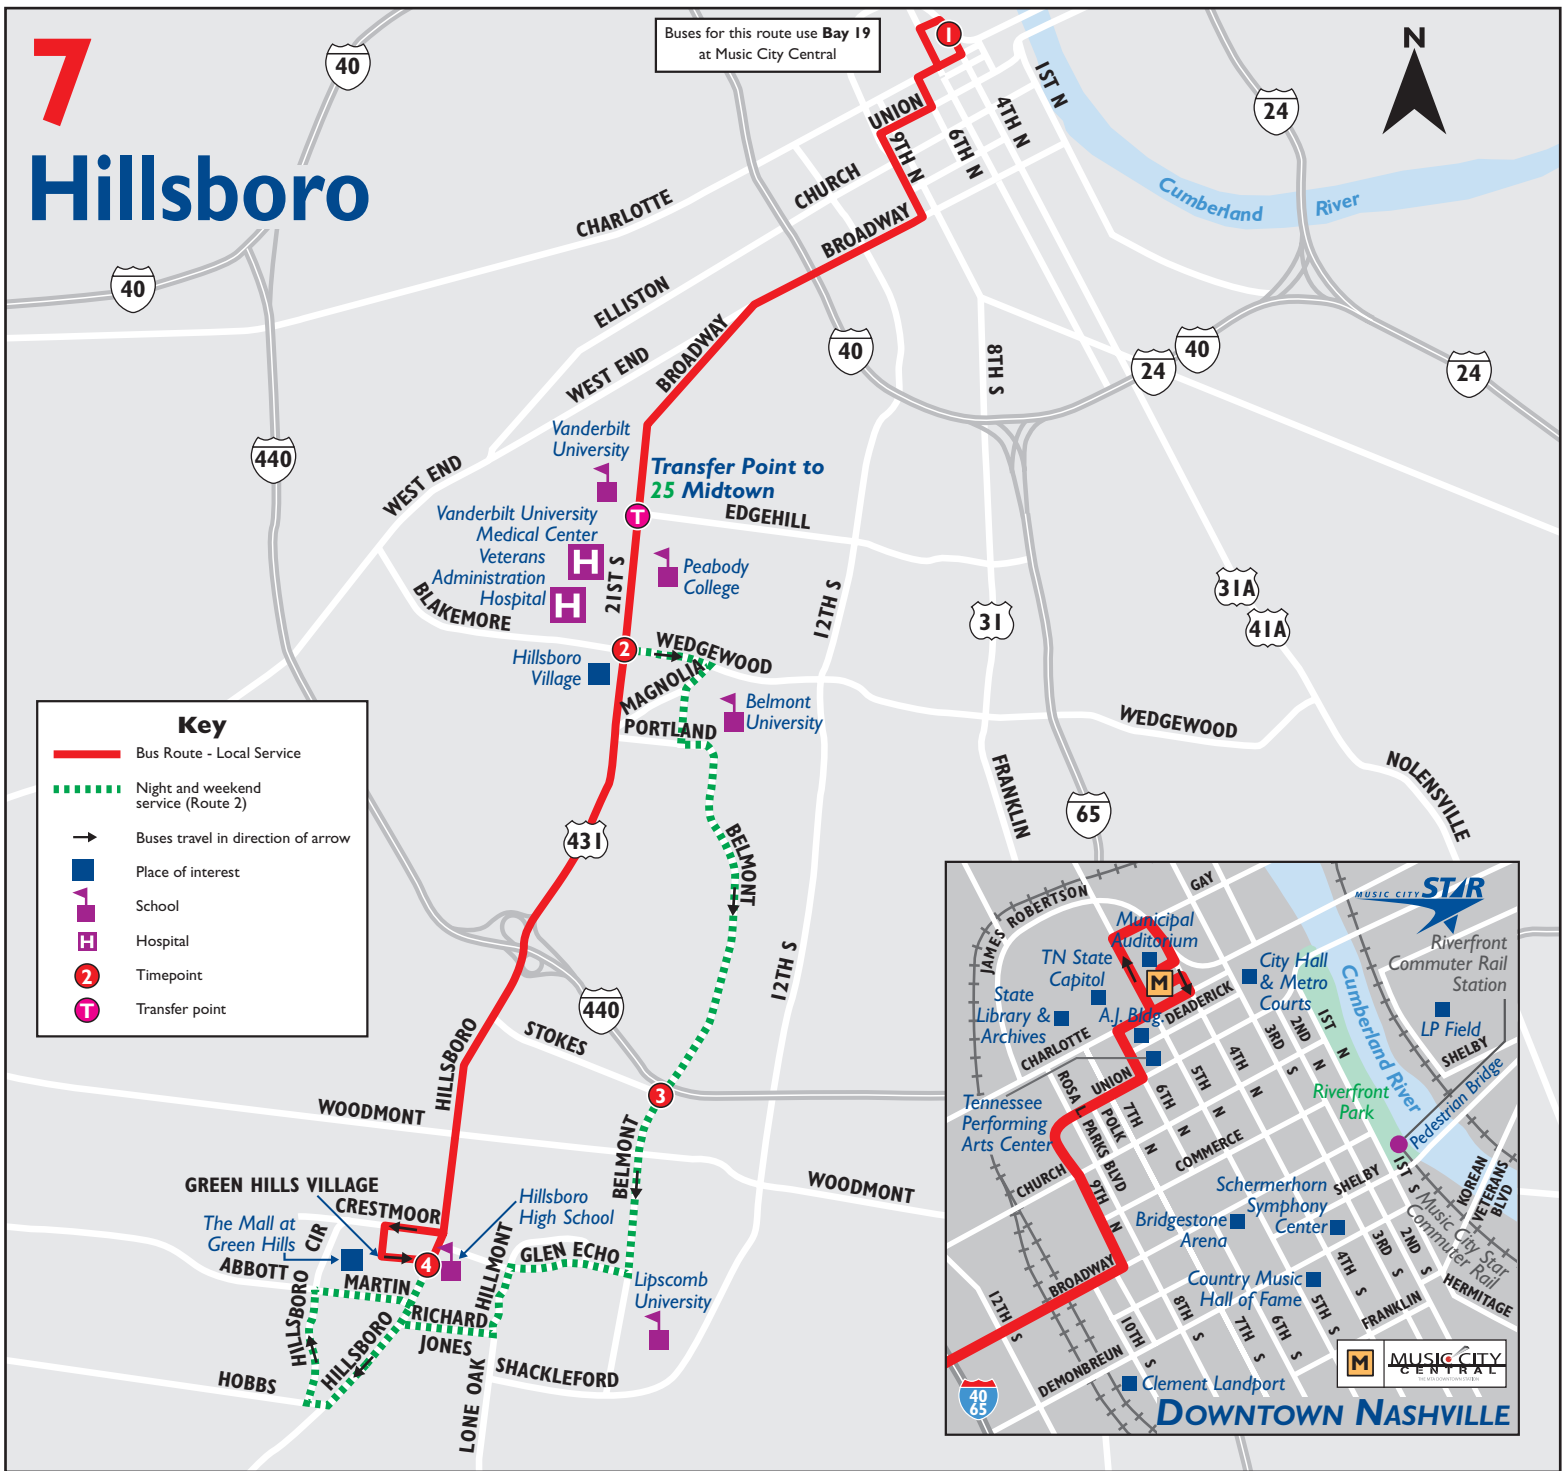

7 Hillsboro

WEEKDAYS

to Downtown

Hillsboro Rd at Hillsboro High School	21st & Blakemore	Music City Central
4	2	1
Average trip times from this stop	11 minutes	28 minutes
5:50	5:58	6:11
6:07	6:16	6:31
6:28	6:37	6:52
6:39	6:48	7:11
7:03	7:12	7:31
7:23	7:32	7:51
7:46	7:58	8:13
8:17	8:27	8:42
8:47	8:57	9:12
9:17	9:27	9:42
9:47	9:57	10:12
10:27	10:37	10:54
10:49	10:59	11:16
11:11	11:21	11:38
11:33	11:43	12:00
11:54	12:05	12:22
12:16	12:27	12:44
12:40	12:51	1:08
1:00	1:11	1:28
1:22	1:33	1:50
1:42	1:53	2:11
2:11	2:22	2:40
2:21	2:32	2:50
2:30	2:40	3:00
2:46	2:56	3:16
3:02	3:12	3:32
3:19	3:28	3:48
3:38	3:47	4:06
3:53	4:05	4:25
4:11	4:23	4:43
4:29	4:41	5:01
4:52	5:03	5:18
5:10	5:21	5:36
5:39	5:50	6:05
6:45	6:56	7:11
7:43	7:54	8:09
8:43	8:54	9:09
9:43	9:54	10:09
10:48	10:59	11:15
11:43	11:54	12:10

WEEKDAYS

from Downtown

Music City Central Bay 19	21st & Blakemore	Belmont & Stokes	Hillsboro Rd at Hillsboro High School
1	2	3	4
Average trip times from this stop	15 minutes	15 minutes	33 minutes
5:40	5:53		6:06
6:15	6:28		6:39
6:35	6:49		7:00
6:55	7:12		7:23
7:15	7:34		7:45
7:35	7:54		8:06
7:55	8:18		8:30
8:15	8:33		8:45
8:45	9:00		9:14
9:15	9:30		9:44
9:45	10:01		10:15
10:15	10:31		10:45
10:37	10:53		11:08
10:59	11:15		11:30
11:21	11:38		11:54
11:43	12:00		12:16
12:05	12:24		12:40
12:27	12:43		1:00
12:49	1:05		1:20
1:11	1:27		1:42
1:33	1:49		2:04
1:55	2:12		2:26
2:14	2:31		2:45
2:45	3:02		3:18
3:05	3:22		3:38
3:20	3:37		3:53
3:35*	3:52		4:08
3:53	4:12		4:27
4:11	4:30		4:45
4:29	4:48		5:03
4:47	5:06		5:21
5:05	5:24		5:39
5:23	5:42		5:57
5:41	6:00		6:15
6:15	6:29		6:40
7:15		7:30	7:43
8:15		8:30	8:43
9:15		9:30	9:43
10:15●		10:30	10:43
11:15●		11:30	11:43

Notes:

- ★ On school days only, this bus begins service at East Literature Magnet School at 3:18 p.m. and travels directly to Music City Central.
- This bus departs from Music City Central Bay 9.