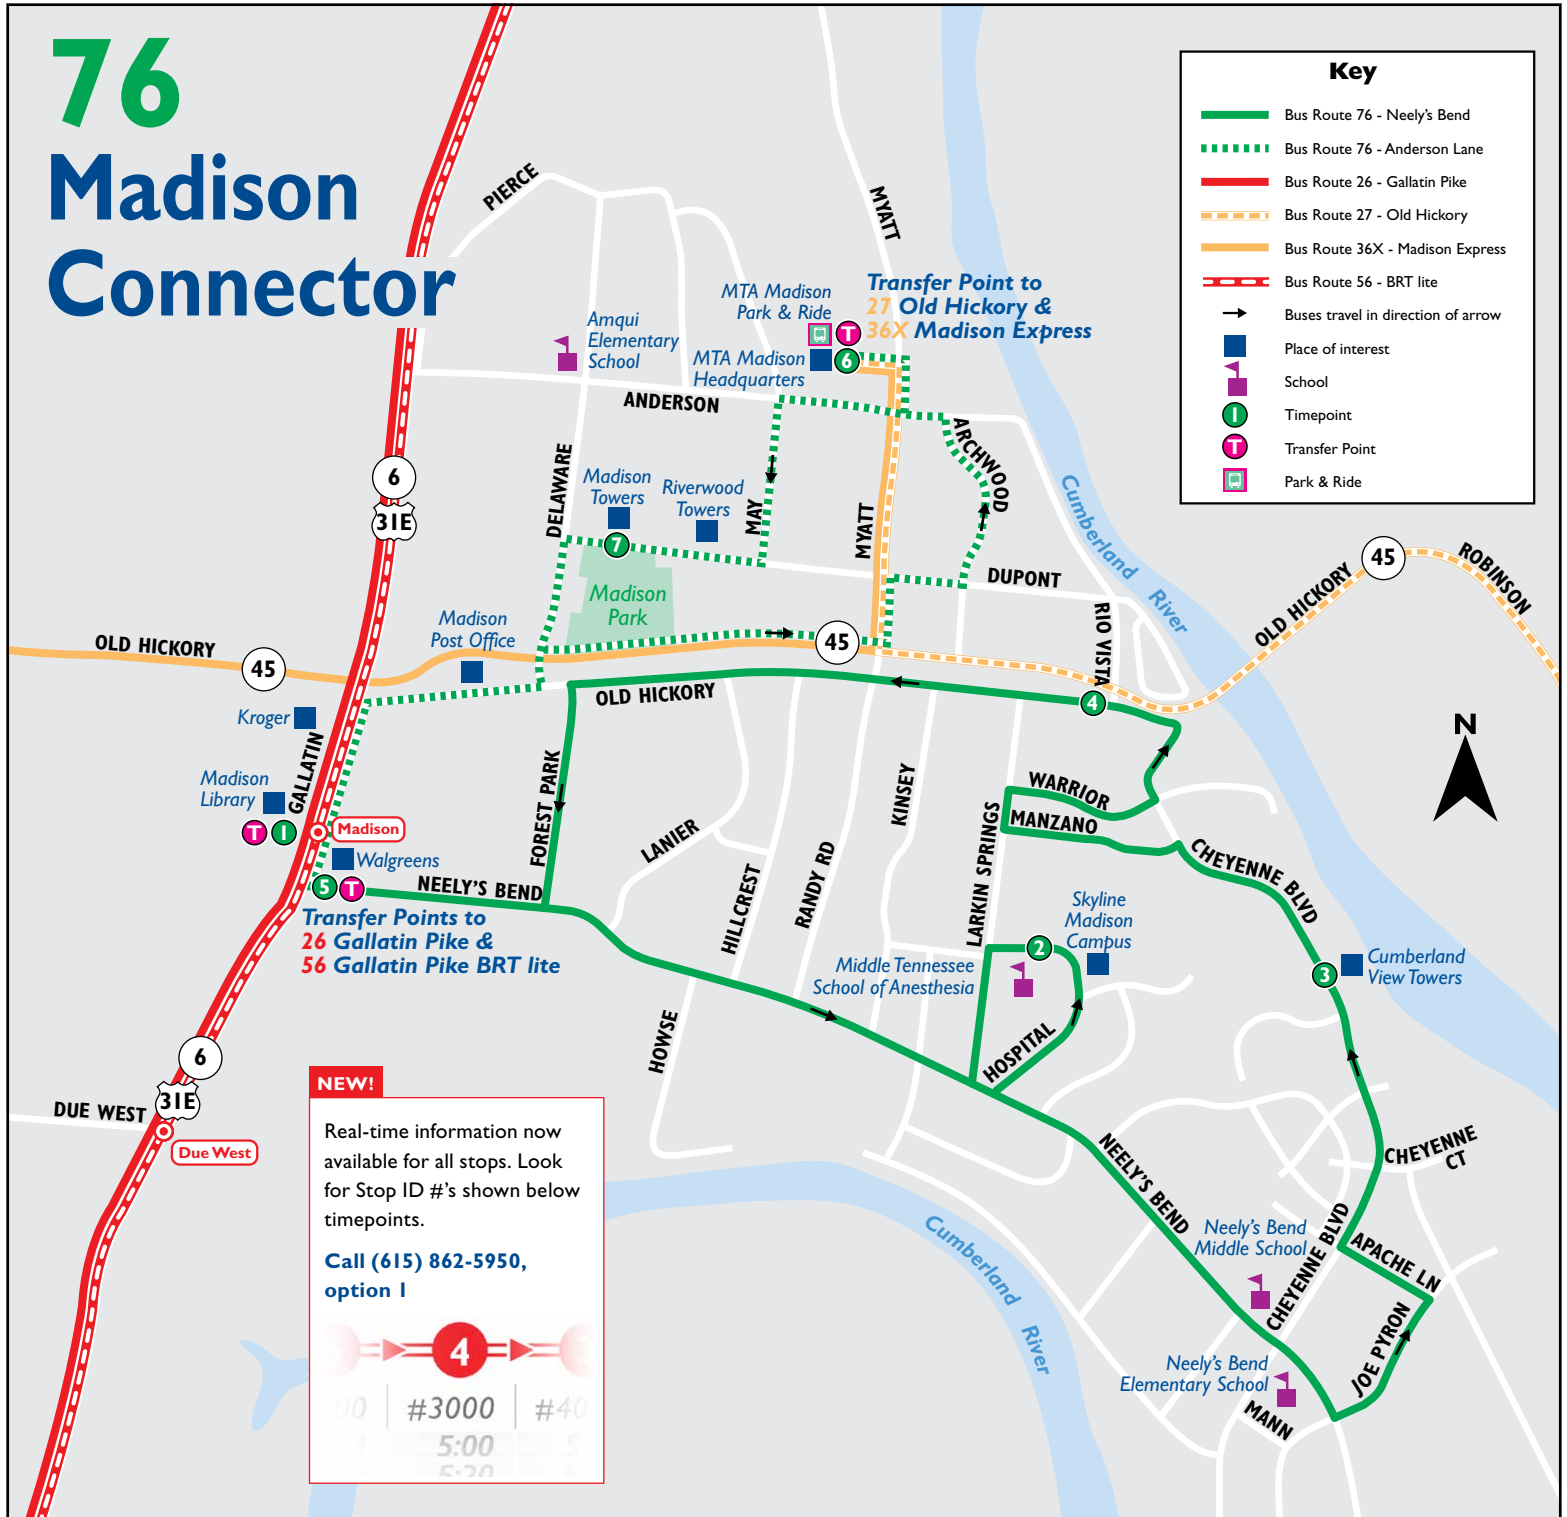

Bus Stop ID numbers shown below timepoints.

WEEKENDS & HOLIDAYS

via Anderson Lane

Walgreens	Madison Towers	Madison Library
5	7	1
#4627	#2191	#4628
10:08	10:21	10:30
11:08	11:21	11:30
12:08	12:21	12:30
1:08	1:21	1:30
2:08	2:21	2:30
3:08	3:21	3:30
4:08	4:21	4:30
5:08	5:21	5:30
6:05	6:18	6:27

Music City Central
The main transfer station is located at Music City Central (400 Charlotte Avenue).

All MTA buses are accessible and equipped with bike racks.

MTA Schedule Displays Around Town

Andrew Johnson Building, 710 James Robertson Parkway
Bridgestone Arena, 501 Broadway

For a list of other locations for specific areas, please call MTA Customer Care at (615) 862-5950.

76 Madison Connector

Key

- Bus Route 76 - Neely's Bend
- Bus Route 76 - Anderson Lane
- Bus Route 26 - Gallatin Pike
- Bus Route 27 - Old Hickory
- Bus Route 36X - Madison Express
- Bus Route 56 - BRT lite
- Buses travel in direction of arrow
- Place of interest
- School
- Timepoint
- Transfer Point
- Park & Ride

NEW!

Real-time information now available for all stops. Look for Stop ID #'s shown below timepoints.

Call (615) 862-5950, option 1

4

5:00	#3000	#40
5:00		
5:20		

WEEKDAYS via Neely's Bend

Madison Library	Skyline Madison Campus	Cumberland View Towers & Rio Vista	Old Hickory & Walgreens	
1	2	3	4	5
#4628	#4686	#4687	#4691	#4627
5:01	5:07	5:16	5:21	5:30
6:01	6:07	6:16	6:21	6:30
7:01	7:07	7:16	7:21	7:30
8:01	8:07	8:16	8:21	8:30
9:01	9:07	9:16	9:21	9:30
10:01	10:07	10:16	10:21	10:30
11:01	11:07	11:16	11:21	11:30
12:03	12:09	12:18	12:23	12:32
1:03	1:10	1:19	1:24	1:33
2:03	2:10	2:19	2:25	2:34
3:06	3:13	3:22	3:28	3:37
4:09	4:16	4:25	4:31	4:40
5:10	5:17	5:26	5:32	5:41
6:10	6:17	6:26	6:32	6:41
7:15	7:22	7:31	7:36	7:45
8:15	8:22	8:31	8:36	8:45