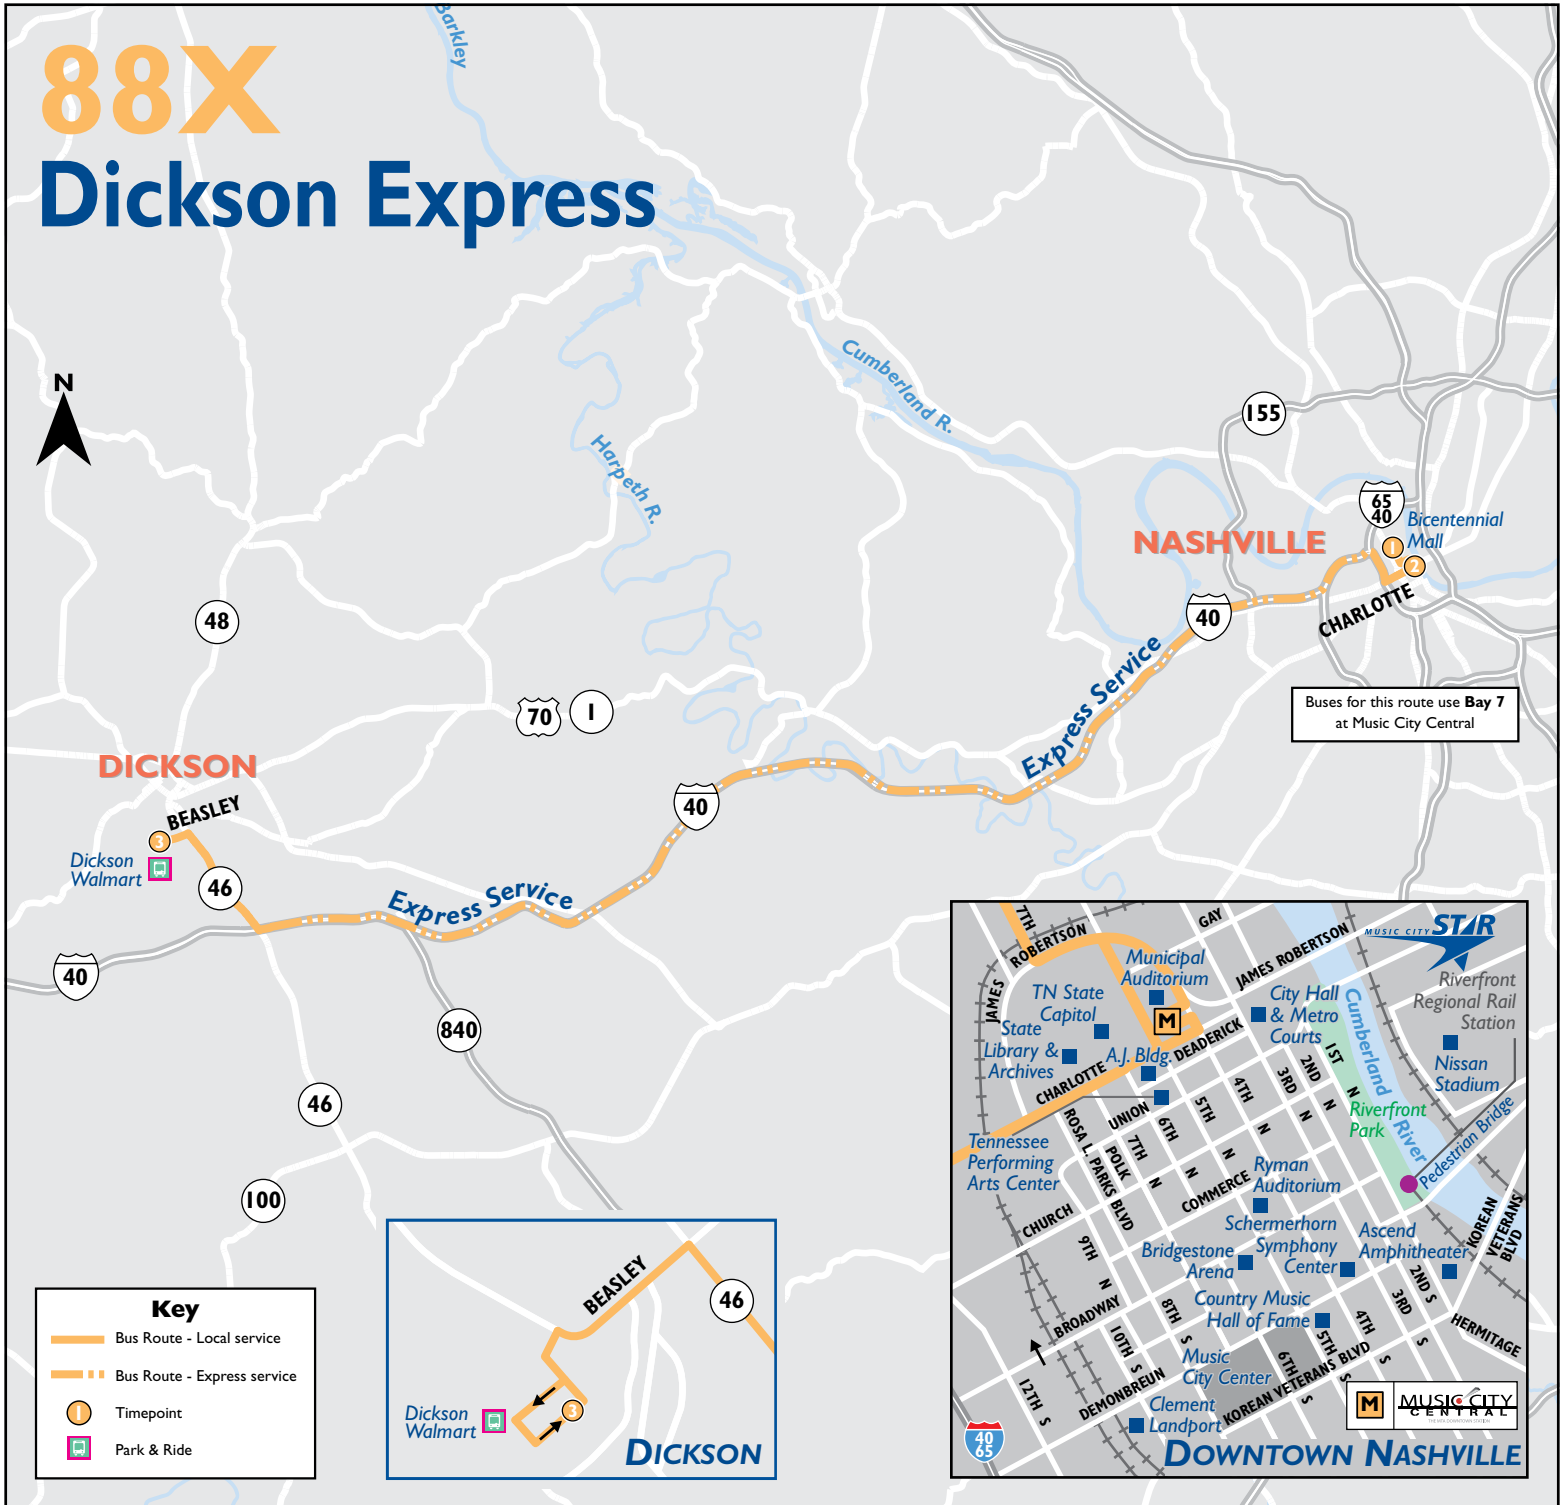

Multi-Ride Tickets

The 20-Ride Express Bus is a fare card designed to offer convenience and savings over single cash fares. It is valid for 20 rides on this route and all other RTA and MTA routes. Tickets are available at all MTA ticket locations, and online at nashvillemta.org.

All buses are accessible.

Dickson Express

You work hard. Your schedule is tight. Money is even tighter. It's time someone did something to make your life a little easier.

So we did. Welcome to Route 88X – Dickson Express – a convenient bus route serving Nashville and Dickson County.

88X Dickson Express

WEEKDAYS to Nashville

Dickson Walmart	Music City Central Bay 7	Bicentennial Mall
3	2	1
5:55	6:45	6:50
6:30	7:25	7:30

WEEKDAYS from Nashville

Bicentennial Mall	Music City Central Bay 7	Dickson Walmart
1	2	3
4:00	4:10	5:05
4:40	4:50	5:50