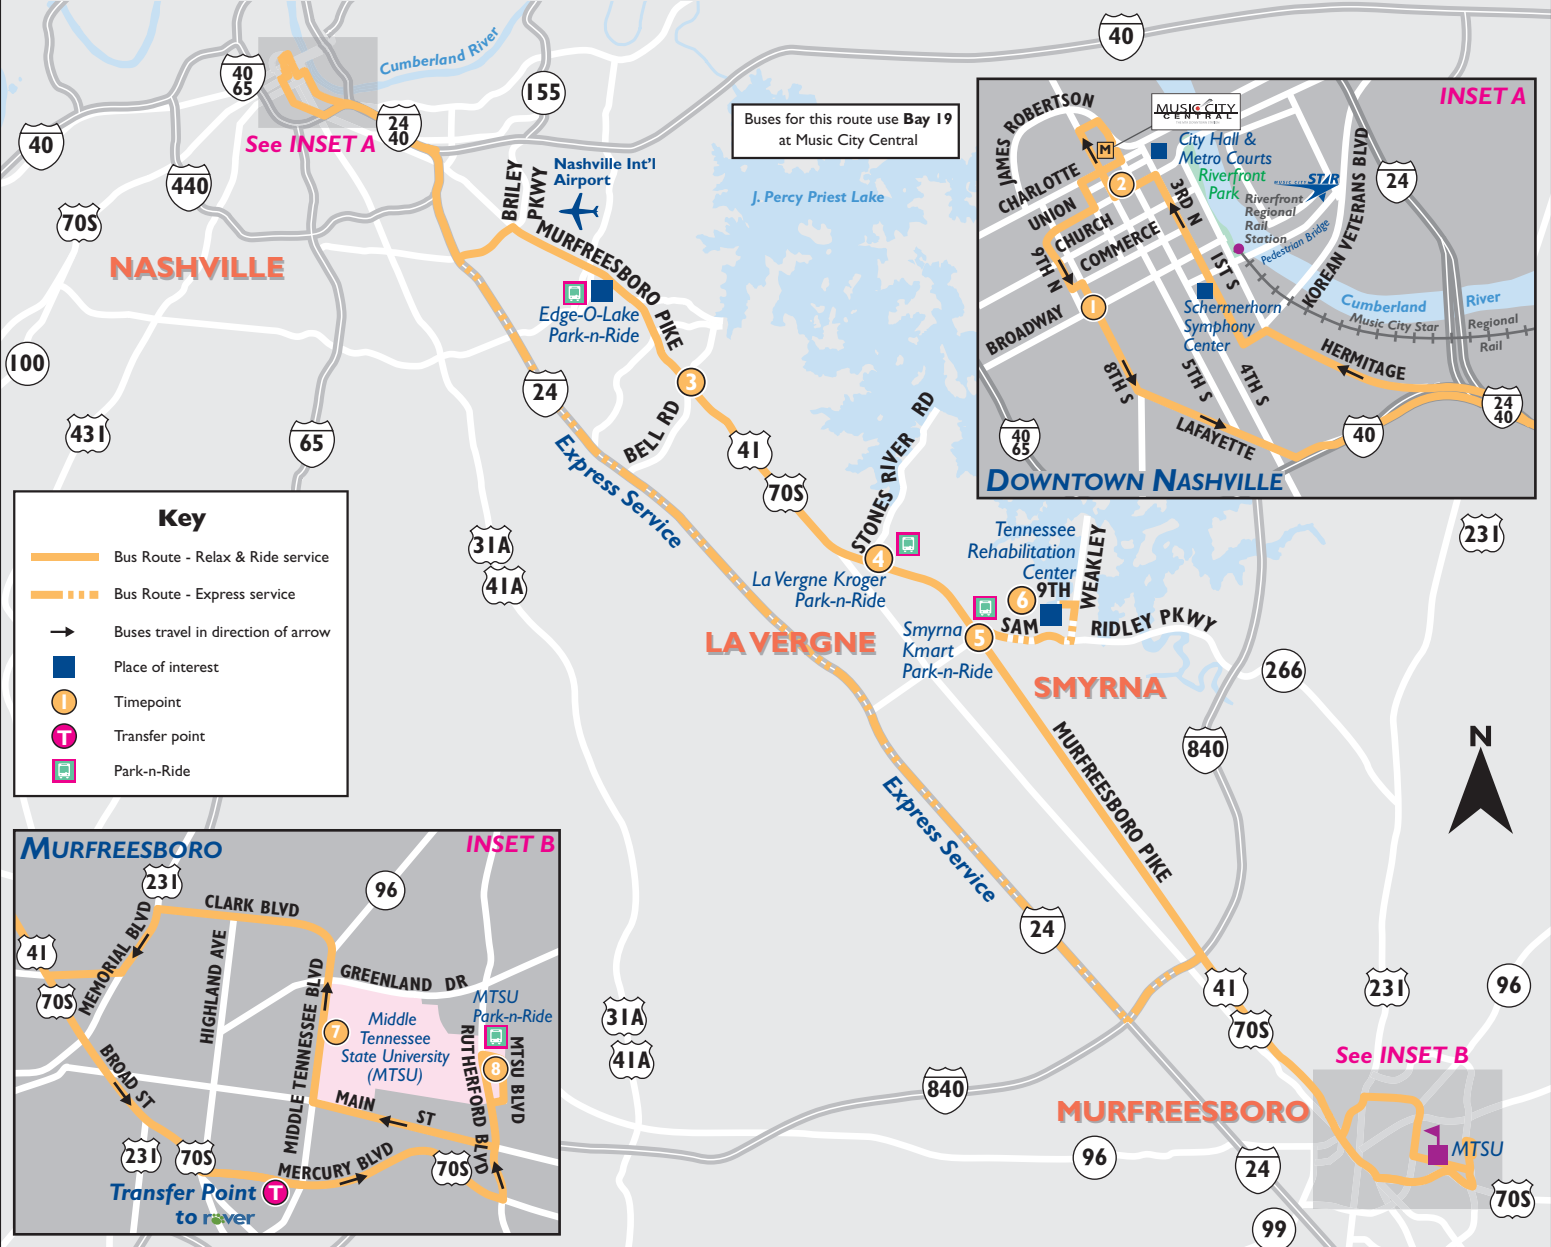

96X

Nashville/Murfreesboro Relax & Ride

Key

- Bus Route - Relax & Ride service
- Bus Route - Express service
- Buses travel in direction of arrow
- Place of interest
- Timepoint
- Transfer point
- Park-n-Ride

WEEKDAYS

to Nashville

MTSU/ Park-n-Ride	Smyrna Kmart Park-n-Ride	Tennessee Rehabilitation Center	La Vergne Kroger Park-n-Ride	Bell Road & Murfreesboro Road	Music City Central Bay 19	8th Ave S & Broadway
8	7	5	6	4	3	2
5:43	5:52	EXPRESS	6:09	6:22*	6:48	6:57
6:03	6:12	EXPRESS	6:38	6:51*	7:20	7:29
7:46	8:00	8:28	8:36	8:46*	9:16	9:24
2:11	2:19	2:51	3:00	3:15	3:27*~	4:02
4:58	5:17	5:49	5:57	6:09*~	6:45	6:51

* From Bell Road to downtown Nashville, this bus operates as an express and only stops to drop off passengers.
~ This bus serves the Edge-O-Lake Park-n-Ride.

WEEKDAYS

from Nashville

Music City Central Bay 19	8th Ave S & Broadway	Bell Road & Murfreesboro Road	La Vergne Kroger Park-n-Ride	Smyrna Kmart Park-n-Ride	Tennessee Rehabilitation Center	MTSU Park-n-Ride	MTSU/ James Union Building
2	1	3	4	5	6	8	7
6:16*	6:22~	6:48	7:00	7:09	7:46	7:55	
12:20*	12:26	12:50	1:01	1:10	1:20	2:02	
3:18*	3:26	3:52	4:06	4:17	4:58	5:07	
3:43*	3:50	4:14	4:28	4:40	4:46	4:54	
3:48	3:55	EXPRESS	EXPRESS	EXPRESS	5:36	5:44	
4:10	4:19	4:54	5:10	5:22	6:01	6:09	
4:18*	4:25	4:54	5:10	5:22	6:01	6:09	
4:40	4:49	5:22	5:37	5:48			
4:45*	4:52	5:22	5:37	5:48			

* From downtown Nashville to Bell Road, this bus operates as an express and only stops to pick up passengers.
~ This bus serves the Edge-O-Lake Park-n-Ride.

a.m. trips | p.m. trips

NO SERVICE SATURDAYS, SUNDAYS OR HOLIDAYS