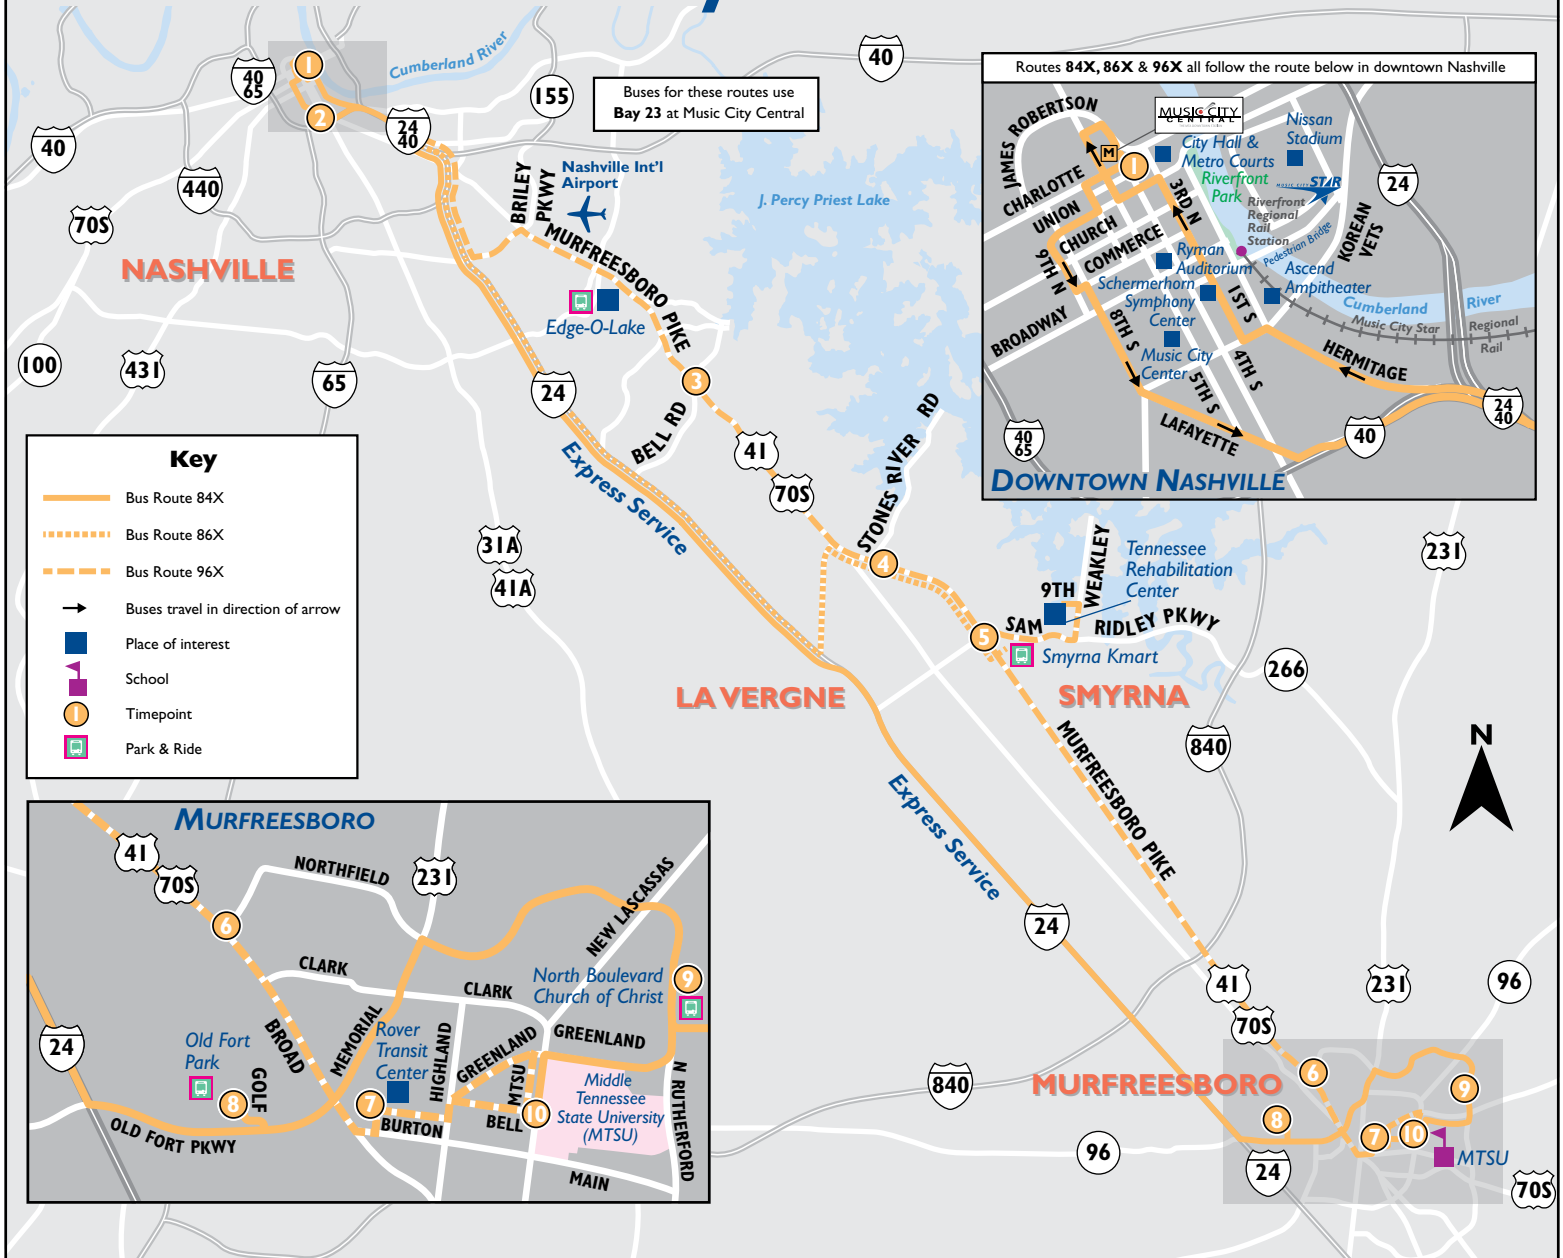

84X, 86X, 96X

Rutherford County

84X - Murfreesboro Express

WEEKDAYS to Nashville

MTSUI James Union Building	North Blvd Church of Christ	Old Fort Park	Music City Central Bay 23	Greyhound Bus Station
10	9	8	1	2
5:19	5:28	5:45	6:45	6:57
5:43	5:52	6:09	7:15	7:27
6:02	6:12	6:31	7:45	7:57

WEEKDAYS from Nashville

Music City Central Bay 23	Greyhound Bus Station	Old Fort Park	North Blvd Church of Christ	MTSUI James Union Building
1	2	8	9	10
3:43	3:55	4:43	5:01	5:09
4:08	4:20	5:12	5:30	5:38
4:43	4:56	5:51	6:10	6:19

NO SERVICE SATURDAYS, SUNDAYS OR HOLIDAYS

a.m. trips p.m. trips

86X - Smyrna/La Vergne Express

WEEKDAYS to Nashville

Smyrna Kmart	Floyd Mayfield	Music City Central Bay 23	Greyhound Bus Station
5	4	1	2
5:47	5:54	6:45	6:56
6:09	6:18	7:15	7:27
6:29	6:39	7:45	7:57

WEEKDAYS from Nashville

Music City Central Bay 23	Greyhound Bus Station	Floyd Mayfield	Smyrna Kmart
1	2	4	5
3:48	4:00	4:44	4:57
4:14	4:26	5:12	5:25
4:48	5:01	5:50	6:03

NO SERVICE SATURDAYS, SUNDAYS OR HOLIDAYS