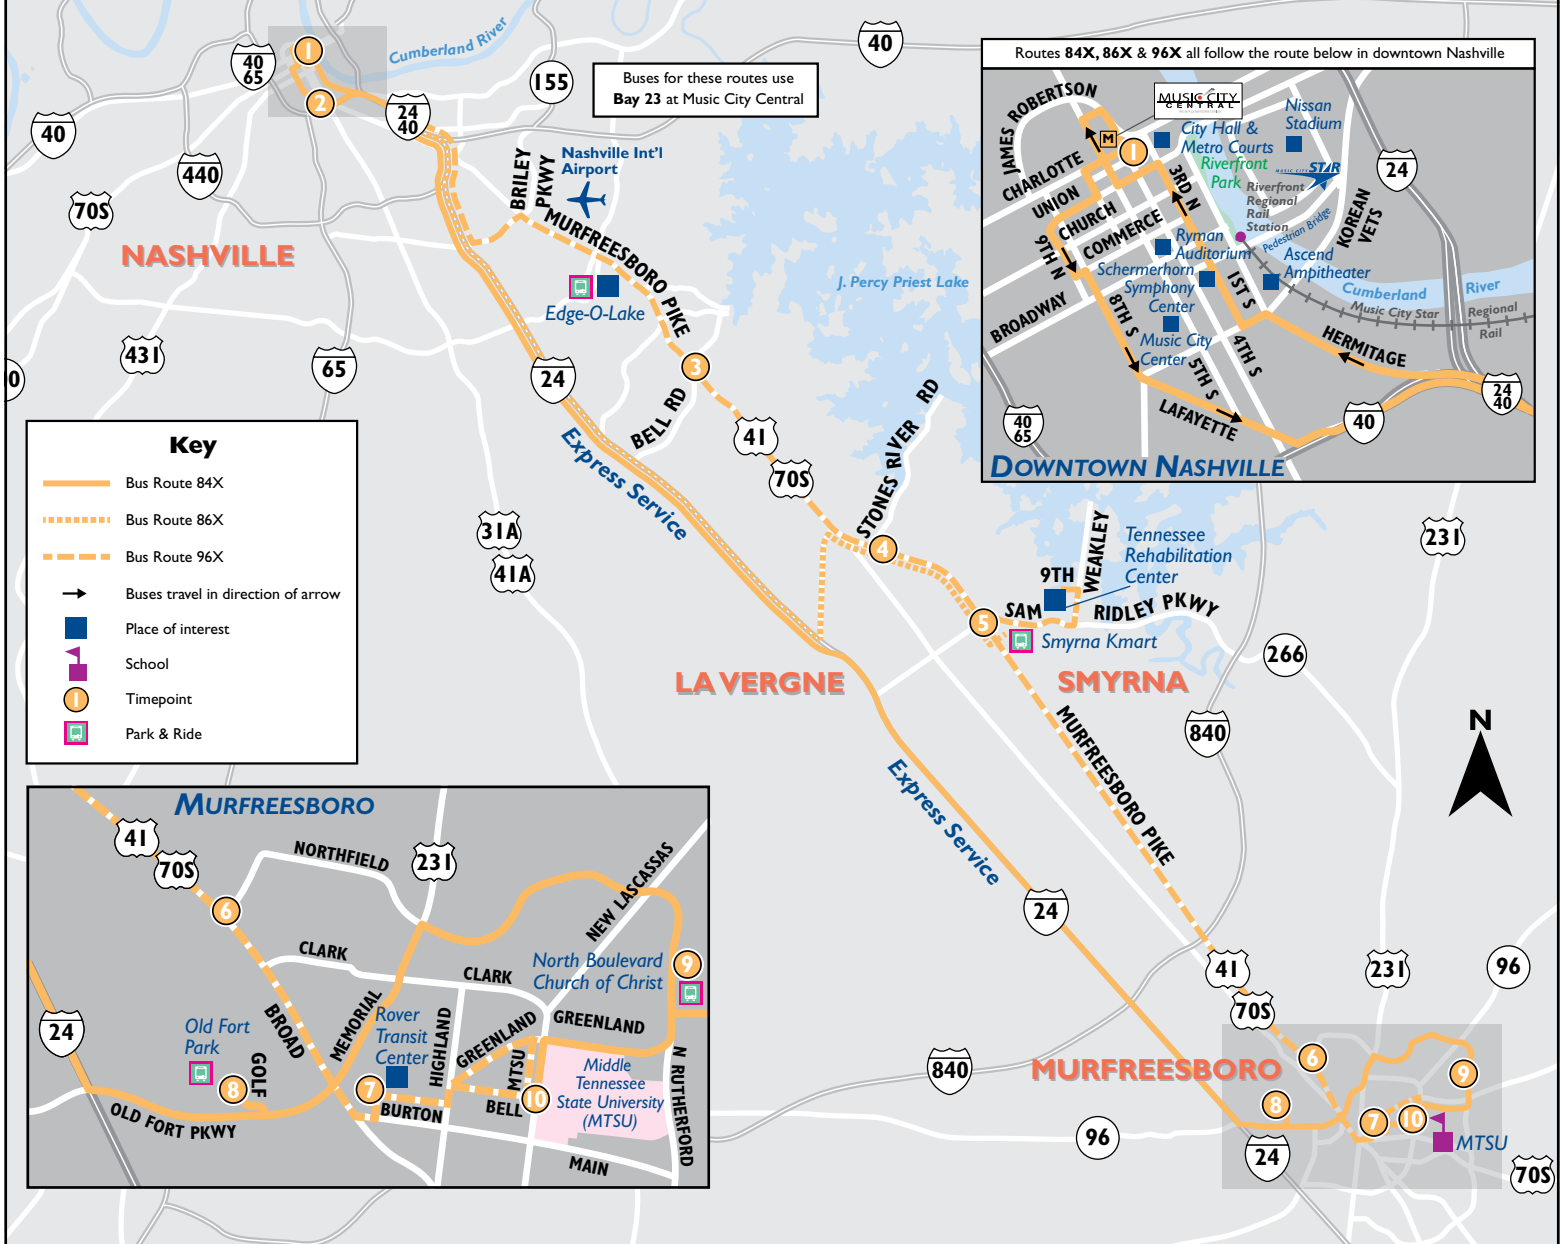

84X, 86X, 96X

Rutherford County

84X - Murfreesboro Express

WEEKDAYS to Nashville

MTSU/ James Union Building	North Blvd Church of Christ	Old Fort Park	Music City Central Bay 23	Greyhound Bus Station
10	9	8	1	2
5:19	5:28	5:45	6:45•	6:57
5:43	5:52	6:09	7:15•	7:27
6:02	6:12	6:31	7:45•	7:57

• The bus may leave this stop early.

WEEKDAYS

from Nashville

Music City Central Bay 23	Greyhound Bus Station	Old Fort Park	North Blvd Church of Christ	MTSU/ James Union Building
1	2	8	9	10
3:43	3:56	4:50•	5:08•	5:16
4:08	4:21	5:19•	5:37•	5:45
4:43	4:57	6:01•	6:16•	6:25

• The bus may leave this stop early.

NO SERVICE SATURDAYS, SUNDAYS OR HOLIDAYS

a.m. trips p.m. trips

86X - Smyrna/La Vergne Express

WEEKDAYS to Nashville

Smyrna Kmart	Floyd Mayfield	Music City Central Bay 23	Greyhound Bus Station
5	4	1	2
5:47	5:52	6:45•	6:56
6:09	6:15	7:15•	7:27
6:29	6:36	7:45•	7:57

• The bus may leave this stop early.

WEEKDAYS

from Nashville

Music City Central Bay 23	Greyhound Bus Station	Floyd Mayfield	Smyrna Kmart
1	2	4	5
3:48	4:01	4:44•	4:57
4:14	4:27	5:19•	5:32
4:48	5:02	5:55•	6:08

• The bus may leave this stop early.

NO SERVICE SATURDAYS, SUNDAYS OR HOLIDAYS