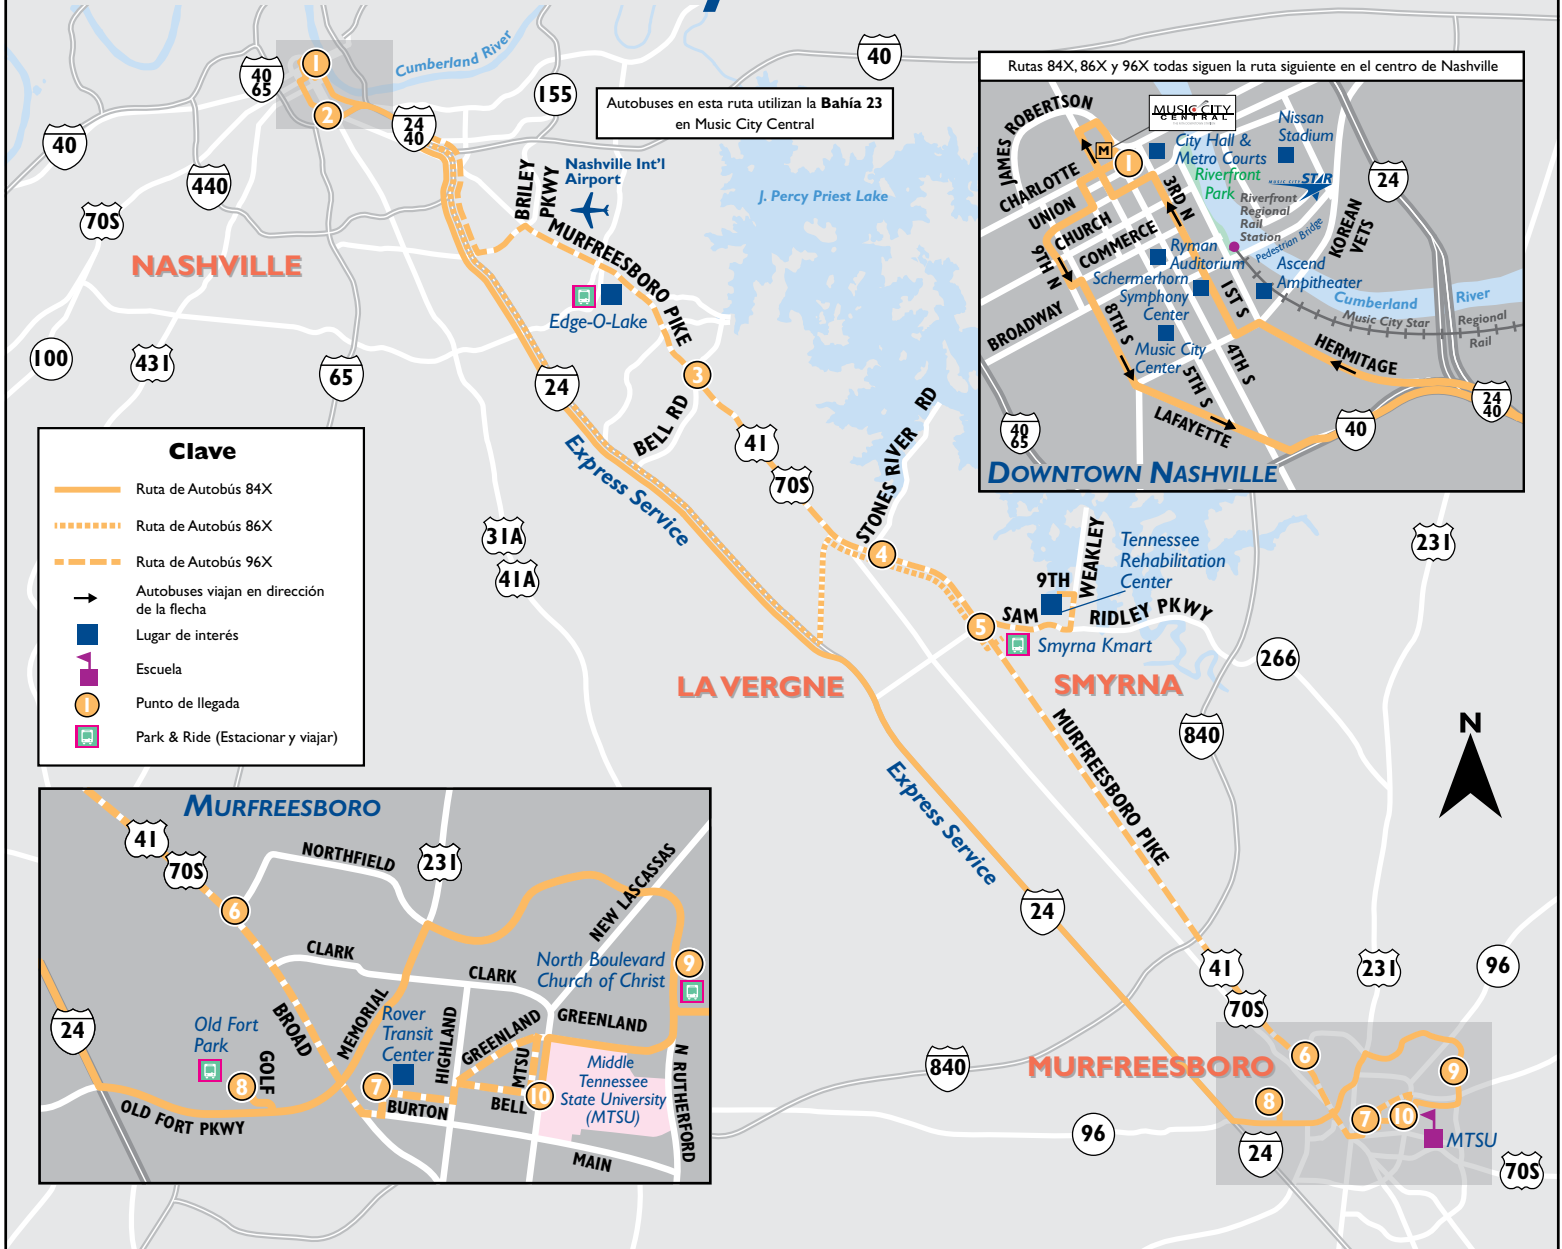

84X, 86X, 96X

Rutherford County

84X - Murfreesboro Express

DIAS ENTRE SEMANA *Hacia Nashville*

MTSU/ James Union Building	North Blvd Church of Christ	Old Fort Park	Music City Central Bahía 23	Greyhound Bus Station
10	9	8	1	2
5:19	5:28	5:45	6:45	6:57
5:43	5:52	6:09	7:15	7:27
6:02	6:12	6:31	7:45	7:57

DIAS ENTRE SEMANA *Desde Nashville*

Music City Central Bahía 23	Greyhound Bus Station	Old Fort Park	North Blvd Church of Christ	MTSU/ James Union Building
1	2	8	9	10
3:43	3:55	4:43	5:01	5:09
4:08	4:20	5:12	5:30	5:38
4:43	4:56	5:51	6:10	6:19

NO HAY SERVICIO SABADOS, DOMINGOS Y DIAS FESTIVOS

viajes por la mañana | viajes por la tarde y la noche

86X - Smyrna/La Vergne Express

DIAS ENTRE SEMANA *Hacia Nashville*

Smyrna Kmart	Floyd Mayfield	Music City Central Bahía 23	Greyhound Bus Station
5	4	1	2
5:47	5:54	6:45	6:56
6:09	6:18	7:15	7:27
6:29	6:39	7:45	7:57

DIAS ENTRE SEMANA *Desde Nashville*

Music City Central Bahía 23	Greyhound Bus Station	Floyd Mayfield	Smyrna Kmart
1	2	4	5
3:48	4:00	4:44	4:57
4:14	4:26	5:12	5:25
4:48	5:01	5:50	6:03

NO HAY SERVICIO SABADOS, DOMINGOS Y DIAS FESTIVOS