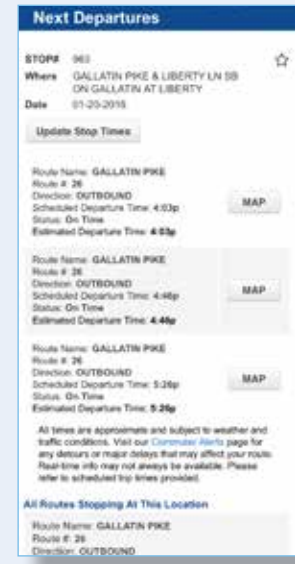

NEXT DEPARTURES
Locate next departure times.