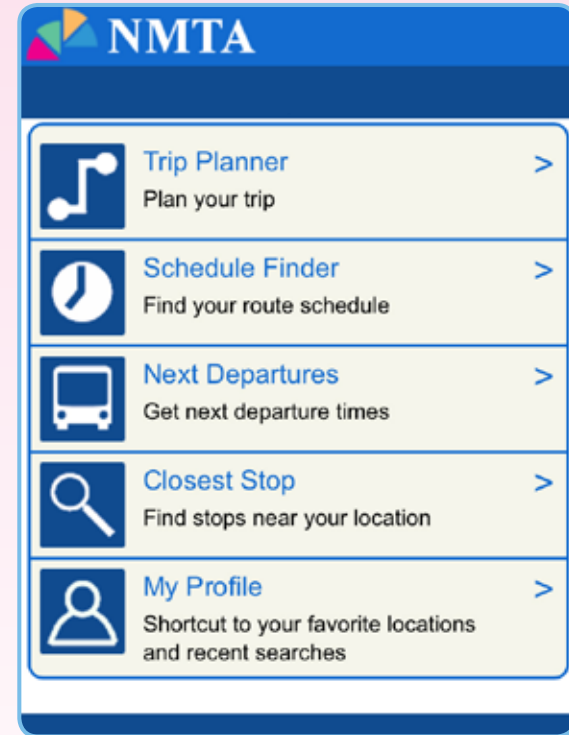

MUSIC CITY TRANSIT TRACKER

ACCESS REAL-TIME INFO

On your desktop or laptop computer go to ride.nashvillemta.org

On your smartphone go to ride.nashvillemta.org

or
download the Music City Transit Tracker app for iOS and Android.

On your cell phone go to ride.nashvillemta.org

REAL-TIME Interactive Voice Recording (IVR) (615) 862-5950 select option 1

Once you have accessed Nashville MTA's Music City Transit Tracker System you can plan your trip. Below are the menu items you will see. Icons and options may vary slightly for different devices.

MY PROFILE
See recent trips and favorite stops. From the **Next Departures** menu item you can locate specific stop numbers and add them to your **My Profile/Favorite Stops** for quick access later.

TRIP PLANNER
Enter your starting point, destination, and time of departure to easily determine your best transit options, trip cost, and travel time.

CLOSEST STOP
Find the nearest stop for your location or specific stop numbers for other sites.