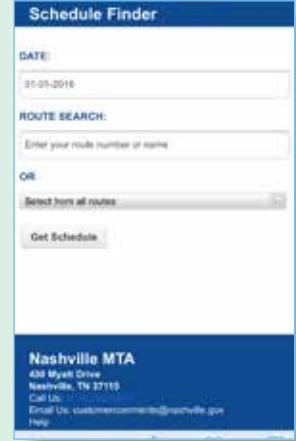

MUSIC CITY TRANSIT TRACKER

ACCESS REAL-TIME INFO

On your desktop or laptop computer go to ride.nashvillemta.org

On your smartphone go to ride.nashvillemta.org

or
download the Music City Transit Tracker app for iOS and Android.

On your cell phone go to ride.nashvillemta.org

REAL-TIME Interactive Voice Recording (IVR) (615) 862-5950 select option 1

Once you have accessed Nashville MTA's Music City Transit Tracker System you can plan your trip. Below are the menu items you will see. Icons and options may vary slightly for different devices.

MY PROFILE
See recent trips and favorite stops. From the **Next Departures** menu item you can locate specific stop numbers and add them to your **My Profile/Favorite Stops** for quick access later.

TRIP PLANNER
Enter your starting point, destination, and time of departure to easily determine your best transit options, trip cost, and travel time.

SCHEDULE FINDER
Browse our entire list of routes and find specific bus stop information including real-time estimates for arrival and departure.

REAL-TIME MAPS
Monitor buses on route in real time. A color coded system allows users to see if buses are early, late, or on-time.