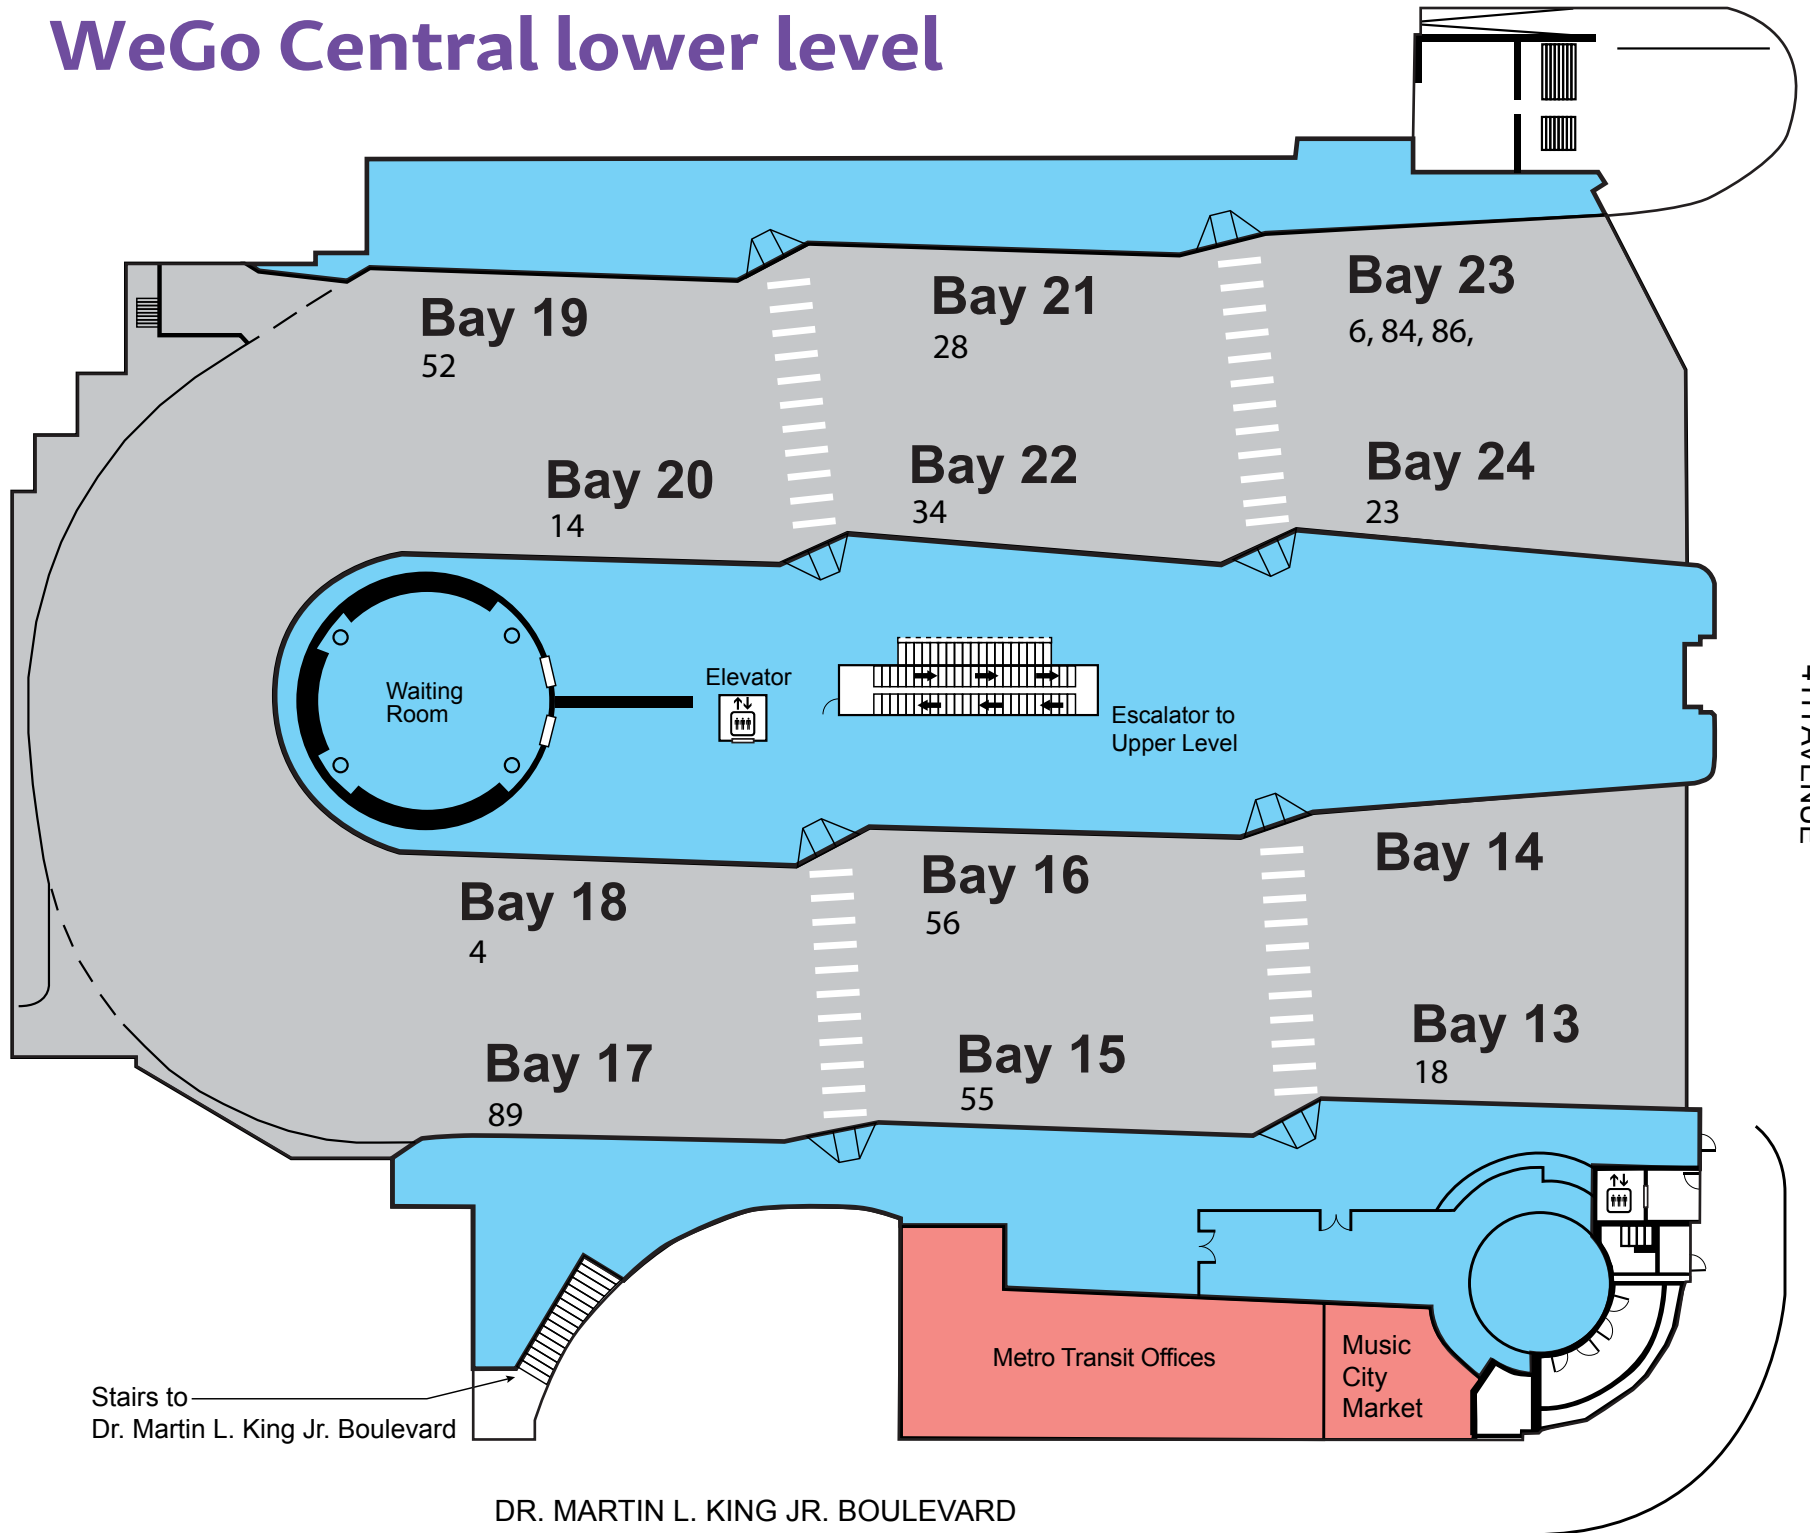

WeGo Central lower level

Stairs to
Dr. Martin L. King Jr. Boulevard

DR. MARTIN L. KING JR. BOULEVARD

4TH AVENUE

Metro Transit Offices

Music
City
Market

WeGo Central upper level

REP. JOHN LEWIS WAY N.

4TH AVENUE

Public Parking
Garage Entrance

DR. MARTIN L. KING JR. BOULEVARD