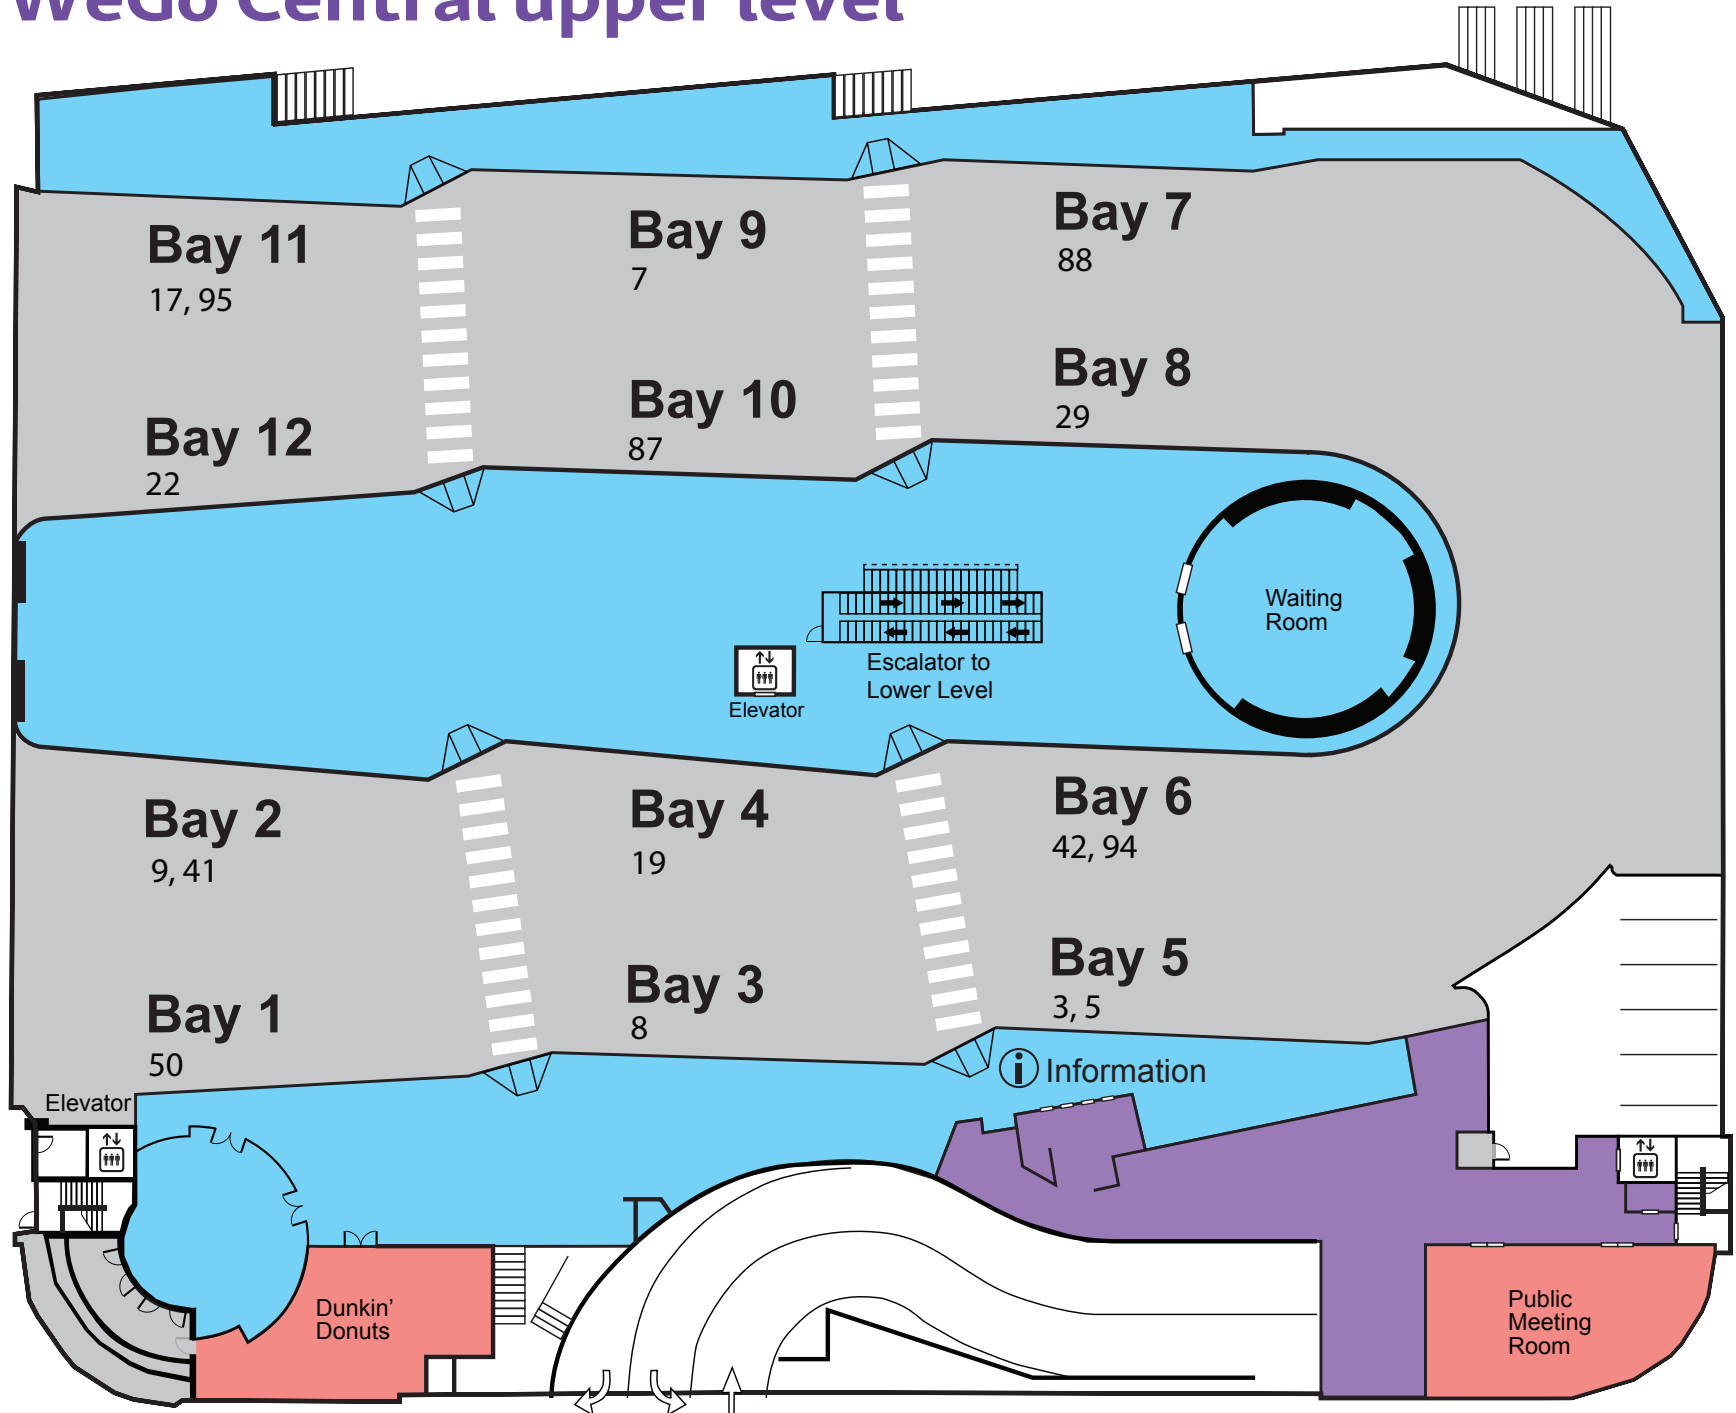

WeGo Central lower level

Stairs to
Dr. Martin L. King Jr. Boulevard

DR. MARTIN L. KING JR. BOULEVARD

4TH AVENUE

Metro Transit Offices

Music
City
Market

WeGo Central upper level

REP. JOHN LEWIS WAY N.

4TH AVENUE

Public Parking
Garage Entrance

DR. MARTIN L. KING JR. BOULEVARD