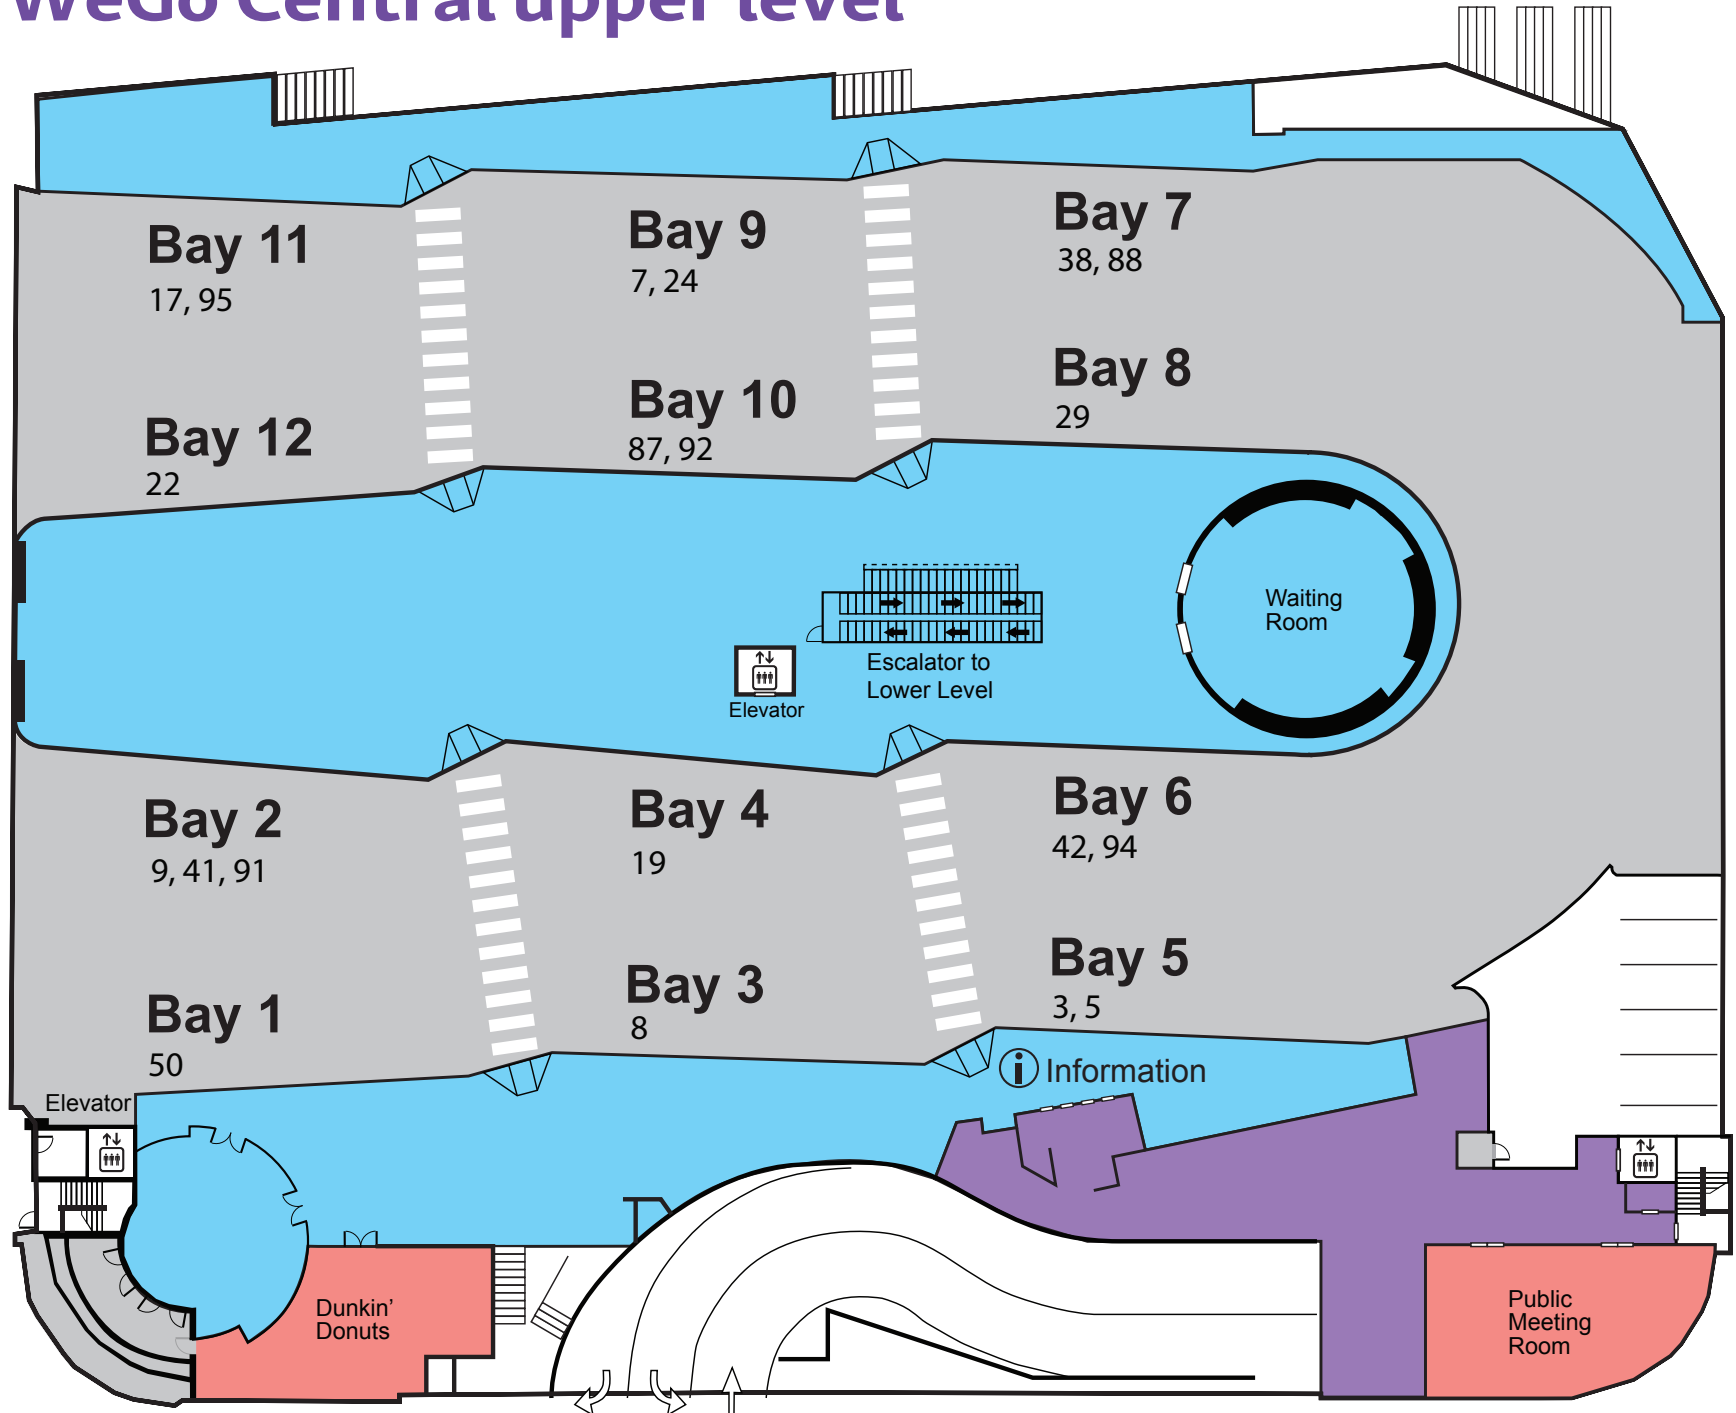

# WeGo Central lower level

# WeGo Central upper level

5TH AVENUE

4TH AVENUE

Elevator

Elevator

Escalator to Lower Level

Waiting Room

Information

Dunkin' Donuts

Public Meeting Room

Public Parking Garage Entrance

DR. MARTIN L. KING JR. BOULEVARD