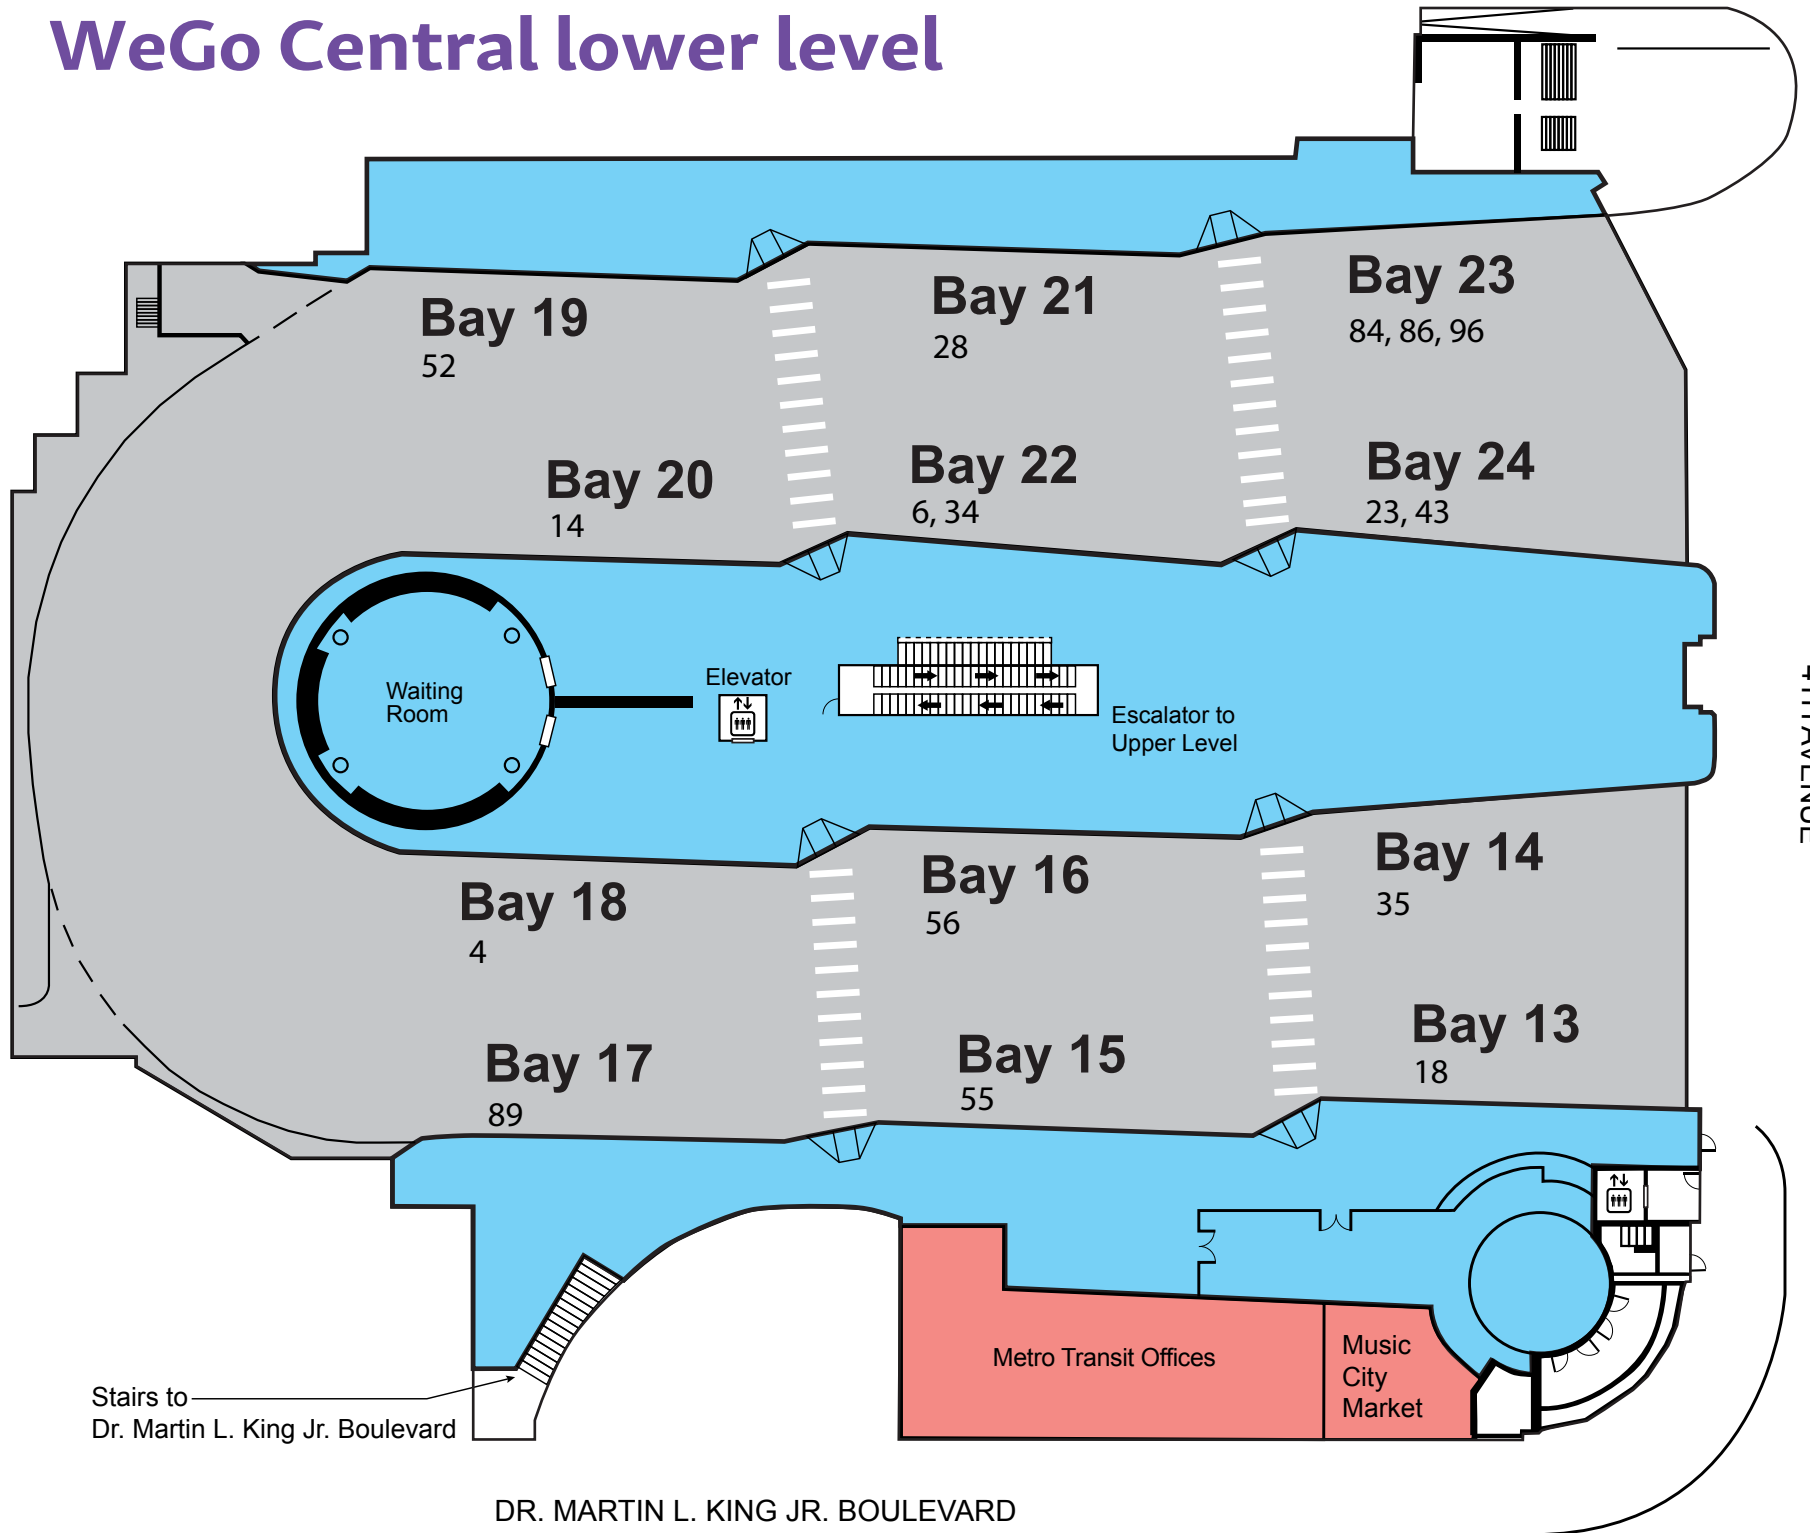

# WeGo Central lower level

# WeGo Central upper level

5TH AVENUE

4TH AVENUE

Elevator

Elevator

Escalator to Lower Level

Waiting Room

Information

Dunkin' Donuts

Public Meeting Room

Public Parking Garage Entrance

DR. MARTIN L. KING JR. BOULEVARD