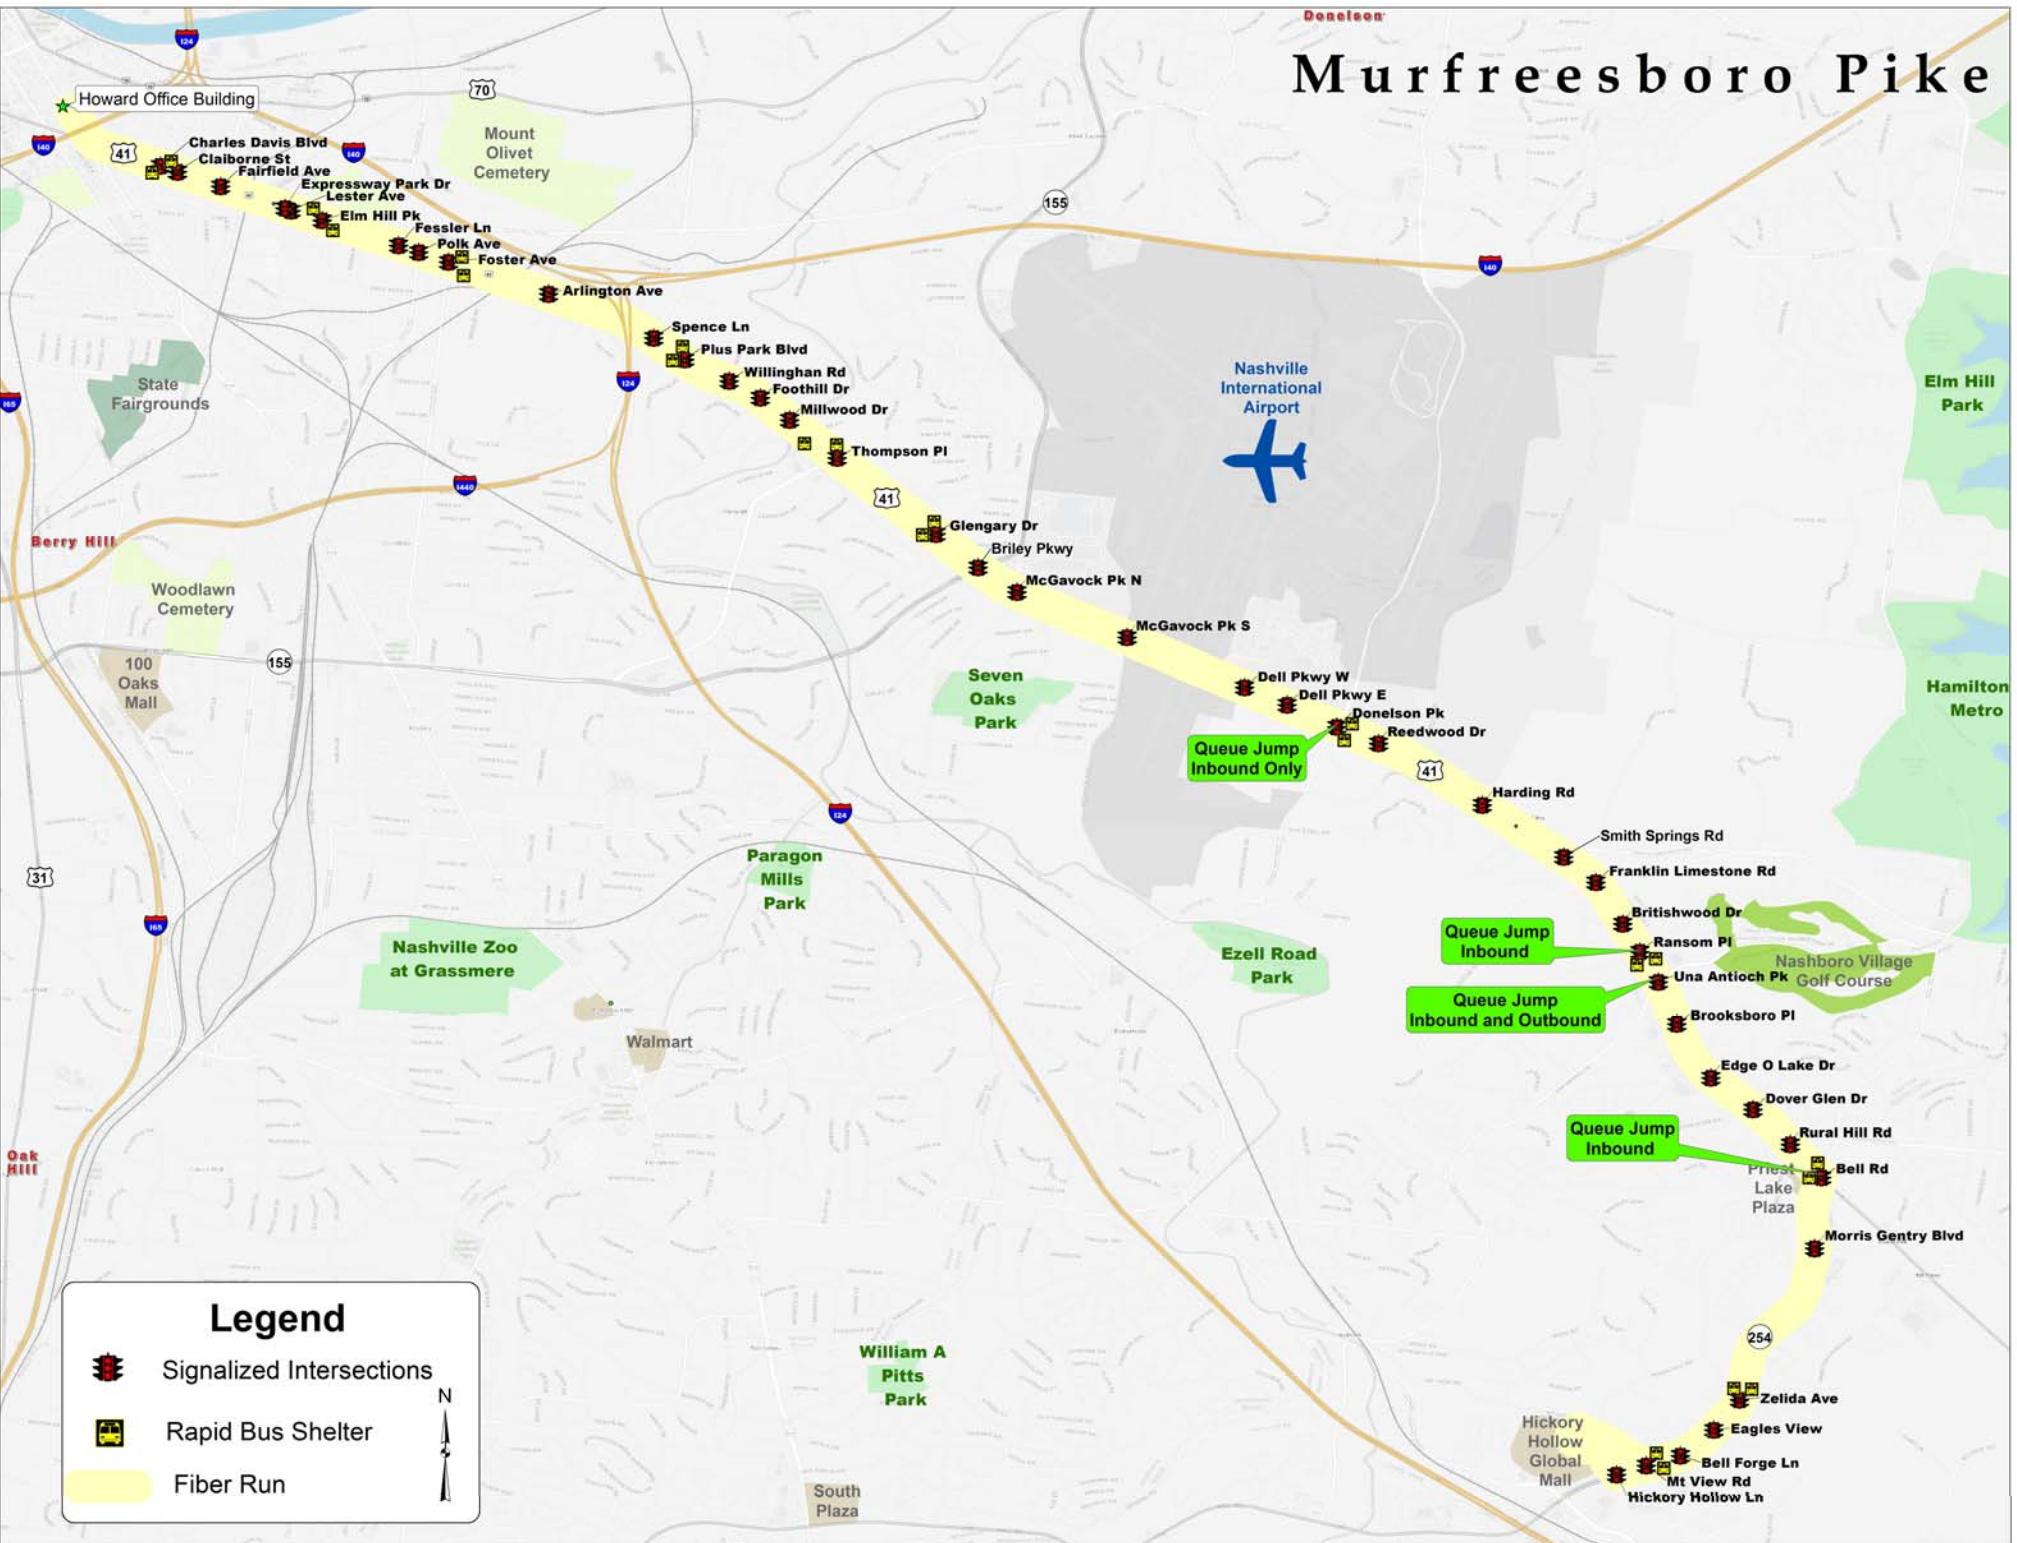

Murfreesboro Pike

Legend

-  Signalized Intersections
-  Rapid Bus Shelter
-  Fiber Run