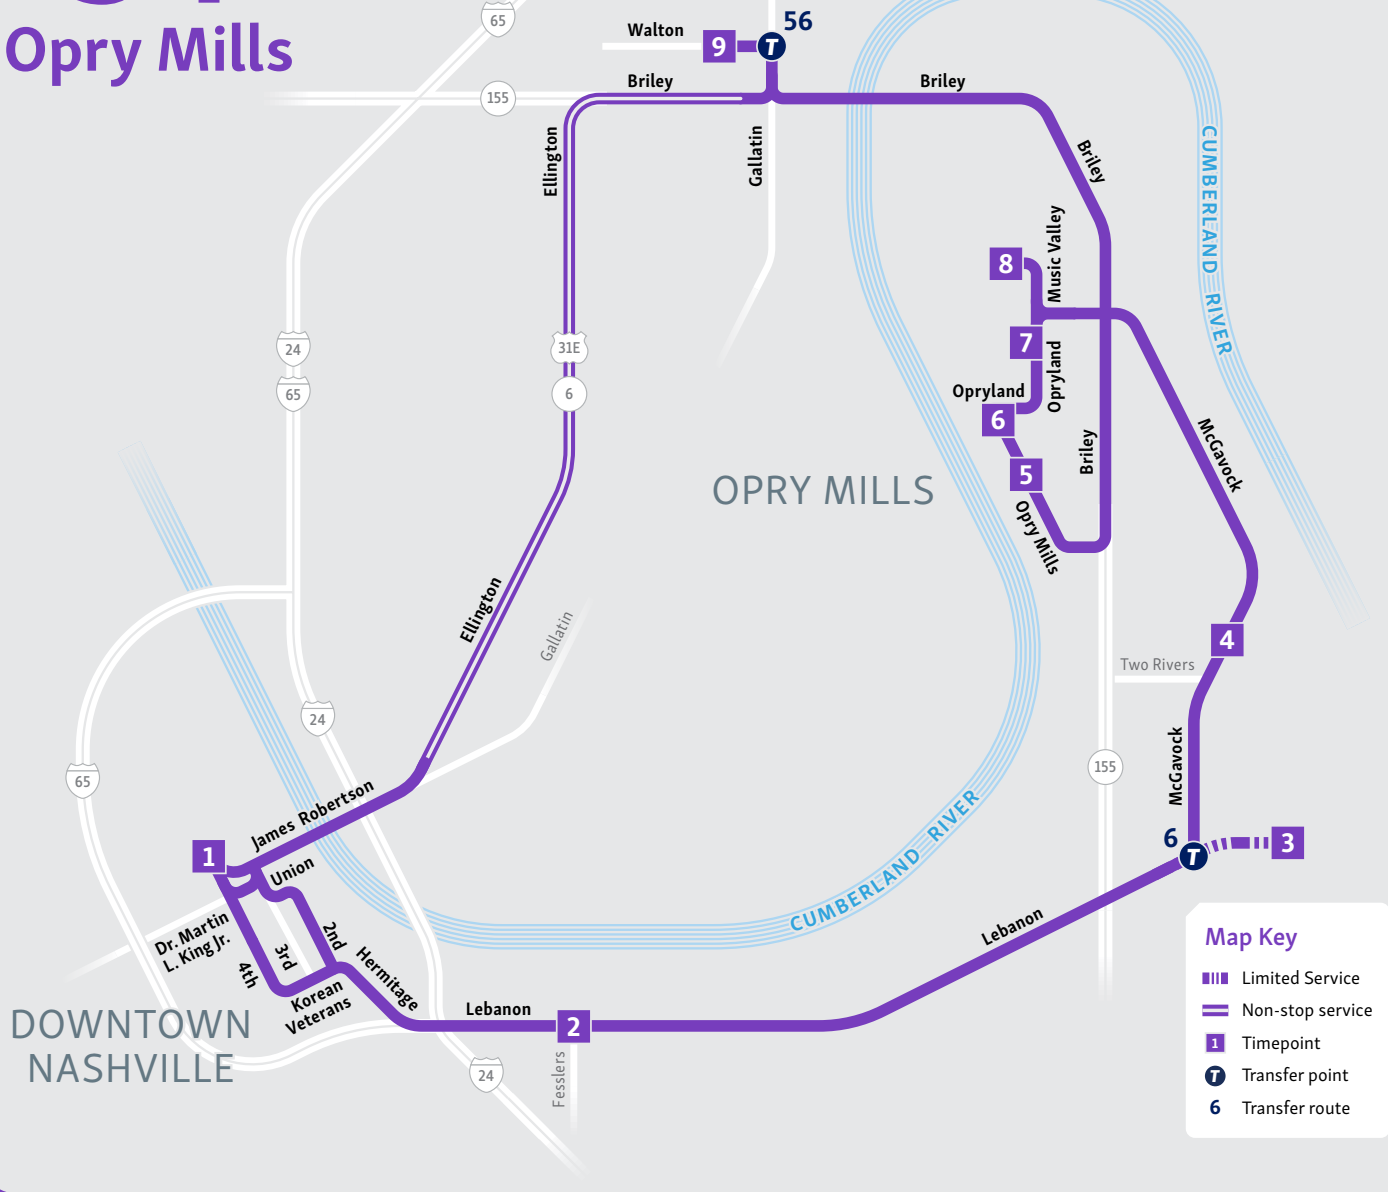

34 Opry Mills

Opry Mills

Map Key

- ▬▬▬ Limited Service
- ▬▬▬▬▬ Non-stop service
- 1 Timepoint
- T Transfer point
- 6 Transfer route

Weekdays to Downtown

Music Valley Village	Walton Lane Park & Ride	McGavock High School	Lebanon Pike & Fesslers Lane	Central
8	9	4	2	1
6:56	-	7:04	7:17	7:35
8:39	8:49	-	-	9:03
9:55	-	10:03	10:15	10:33
11:39	11:49	-	-	12:03
12:55	-	1:03	1:15	1:33
2:41	2:51	-	-	3:05
3:55	-	4:03	4:17	4:39
5:47	5:57	-	-	6:10
7:02	-	7:09	7:20	7:35
8:40	8:50	-	-	9:03
9:54	-	10:01	10:12	10:27

Weekdays from Downtown

Central Bay 22	Lebanon Pike & Fesslers Lane	McGavock High School	Walton Lane Park & Ride	Opry Mills Entry 4	Wardrobe Building	Magnolia Entrance	Music Valley Village
1	2	4	9	5	6	7	8
6:18	-	-	6:30	6:42	6:46	6:49	6:54
7:40	7:55	8:08	-	8:19	8:23	8:26	8:31
9:10	-	-	9:25	9:37	9:41	9:44	9:49
10:40	10:55	11:07	-	11:20	11:24	11:27	11:32
12:10	-	-	12:25	12:38	12:42	12:45	12:50
1:42	1:58	2:12	-	2:25	2:29	2:32	2:37
3:10	-	-	3:25	3:38	3:42	3:45	3:50
4:43	5:02	5:19	-	5:32	5:36	5:39	5:44
6:15	-	-	6:30	6:42	6:46	6:49	6:54
7:45	7:58	8:08	-	8:20	8:24	8:27	8:32
9:15	-	-	9:28	9:40	9:44	9:47	9:52

Sundays/Holidays to Downtown

Music Valley Village	Walton Lane Park & Ride	McGavock High School	Donelson Station	Lebanon Pike & Fesslers Lane	Central
8	9	4	3	2	1
6:54	-	6:59	7:06	7:18	7:34
8:42	8:51	-	-	-	9:04
9:52	-	9:57	10:04	10:16	10:32
11:42	11:51	-	-	-	12:04
12:54	-	12:59	1:06	1:18	1:35
2:43	2:52	-	-	-	3:05
3:54	-	3:59	4:06	4:18	4:35
5:49	5:58	-	-	-	6:10
6:59	-	7:04	7:11	7:23	7:38
8:45	8:54	-	-	-	9:06
9:52	-	9:57	10:04	10:16	10:31