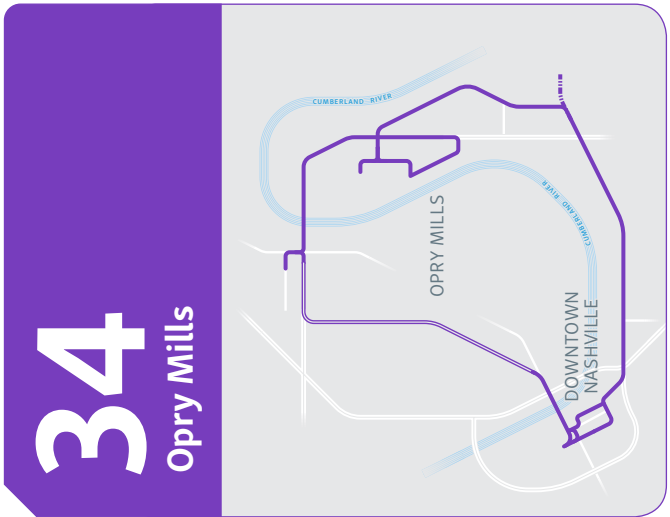

Bold times denote p.m. hours.

Saturdays/MLK Jr. Holiday from Downtown

Central Bay 22	Lebanon Pike & Fesslers Lane	Donelson Station	McGavock High School	Walton Lane Park & Ride	Opry Mills Entry 4	Wardrobe Building	Magnolia Entrance	Music Valley Village
1	2	3	4	9	5	6	7	8
6:18	-	-	-	6:30	6:42	6:46	6:49	6:54
7:40	7:53	8:05	8:12	-	8:25	8:29	8:32	8:37
9:15	-	-	-	9:29	9:41	9:45	9:48	9:52
10:43	10:57	11:08	11:15	-	11:28	11:32	11:35	11:40
11:30	-	-	-	11:44	11:57	12:02	12:05	12:10
12:20	12:34	12:45	12:52	-	1:06	1:11	1:14	1:19
1:30	-	-	-	1:44	1:58	2:03	2:06	2:11
2:20	2:35	2:46	2:53	-	3:07	3:12	3:15	3:20
3:30	-	-	-	3:44	3:59	4:04	4:07	4:12
4:20	4:35	4:46	4:53	-	5:10	5:15	5:18	5:23
5:25	-	-	-	5:40	5:55	6:00	6:03	6:08
6:15	-	-	-	6:29	6:43	6:47	6:50	6:55
7:45	7:58	8:09	8:16	-	8:29	8:33	8:36	8:41
9:15	-	-	-	9:28	9:41	9:45	9:48	9:53

Sundays/Holidays to Downtown

Music Valley Village	Walton Lane Park & Ride	McGavock High School	Donelson Station	Lebanon Pike & Fesslers Lane	Central
8	9	4	3	2	1
6:54	-	6:59	7:06	7:18	7:34
8:42	8:51	-	-	-	9:04
9:52	-	9:57	10:04	10:16	10:32
11:42	11:51	-	-	-	12:04
12:54	-	12:59	1:06	1:18	1:35
2:43	2:52	-	-	-	3:05
3:54	-	3:59	4:06	4:18	4:35
5:49	5:58	-	-	-	6:10
6:59	-	7:04	7:11	7:23	7:38
8:45	8:54	-	-	-	9:06
9:52	-	9:57	10:04	10:16	10:31

Bold times denote p.m. hours.

Sundays/Holidays from Downtown

Central Bay 22	Lebanon Pike & Fesslers Lane	Donelson Station	McGavock High School	Walton Lane Park & Ride	Opry Mills Entry 4	Wardrobe Building	Magnolia Entrance	Music Valley Village
1	2	3	4	9	5	6	7	8
6:18	-	-	-	6:30	6:42	6:46	6:49	6:54
7:40	7:54	8:04	8:11	-	8:24	8:28	8:31	8:36
9:15	-	-	-	9:28	9:38	9:42	9:45	9:50
10:40	10:54	11:04	11:12	-	11:25	11:29	11:32	11:37
12:15	-	-	-	12:28	12:39	12:44	12:47	12:52
1:40	1:54	2:05	2:13	-	2:27	2:32	2:35	2:40
3:10	-	-	-	3:23	3:36	3:42	3:45	3:50
4:43	4:58	5:09	5:17	-	5:31	5:36	5:39	5:44
6:15	-	-	-	6:28	6:41	6:46	6:49	6:54
7:45	7:58	8:08	8:15	-	8:28	8:32	8:35	8:40
9:15	-	-	-	9:28	9:40	9:44	9:47	9:52