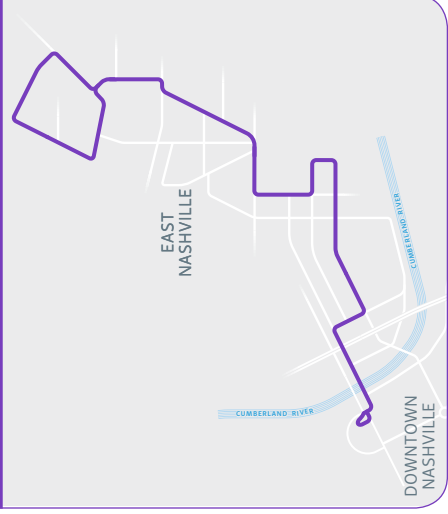

This bus operates on Saturdays and the MLK Jr. Holiday only and terminates at Shelby and South 19th.

On Sundays and holidays, this bus terminates at Shelby & South 19th and does not travel to Central.

Bold times denote p.m. hours.

Weekends & Holidays from Downtown

Central Bay 18	Shelby & South 19th	Porter & Greenwood	Gallatin & Greenfield
1	2	3	5
6:15	6:25	6:31	6:38
6:55	7:05	7:11	7:18
7:35	7:47	7:54	8:02
8:15	8:27	8:34	8:42
8:55	9:07	9:14	9:22
9:35	9:47	9:54	10:02
10:15	10:28	10:35	10:43
10:55	11:08	11:15	11:23
11:35	11:48	11:55	12:03
12:15	12:28	12:35	12:43
12:55	1:08	1:15	1:23
1:35	1:48	1:55	2:03
2:15	2:28	2:35	2:43
2:55	3:08	3:15	3:23
3:35	3:48	3:55	4:03
4:15	4:28	4:35	4:43
4:55	5:08	5:15	5:23
5:35	5:48	5:55	6:03
6:15	6:28	6:35	6:43
6:55	7:08	7:15	7:23
7:35	7:48	7:55	8:03
8:15	8:27	8:34	8:41
9:15	9:27	9:34	9:41
10:15	10:27	10:34	10:41

This bus operates on Saturdays and the MLK Jr. Holiday only.

4 Shelby

Hello. Hola. Ciao. Hallo. Ohayo. Bonjour. Namaste.

We strive to connect people to their lives and community, one ride at a time. A community belongs to everyone. So do we.

We take service to heart. Whether you're traveling every day or just here and there, we're here to help by creating positive impressions as we get you where you need to go. We even hope to inspire some joy along the way. We aim to offer support and services that make sense and make your life a little easier.

We're always looking for ways to improve our service by making it more reliable, secure, and connected. Because connecting you to life and community isn't just what we do, it's what makes us who we are.

For More Information

Customer Care

615-862-5950
6:30 a.m. to 8:00 p.m. – Monday-Friday
8:00 a.m. to 5:00 p.m. – Saturday
10:30 a.m. to 2:30 p.m. – Sunday

Central

400 Dr. Martin L. King Jr. Blvd.
5:15 a.m. to 11:15 p.m. – Monday-Friday
6:00 a.m. to 10:15 p.m. – Saturday
6:00 a.m. to 9:15 p.m. – Sundays and holidays

Administrative Offices

615-862-5969
430 Myatt Drive
8:00 a.m. to 4:30 p.m. – Monday-Friday
Closed weekends and holidays

Stay Connected

WeGoTransit WeGoTransit.com
 @WeGoTransit WeGoTransit.com/alerts
 @WeGoTransit customer.comments@nashville.gov

Fares & Passes

All fares include one free transfer within two hours of boarding.

- 1-Ride $2.00
- 1-Ride Discounted* $1.00
- All-Day Pass $4.00
- 7-Day Pass $20.00
- 31-Day Pass $65.00

Children age 4 and younger ride free.

*Youth, seniors, persons with disabilities, and Medicare cardholders are eligible for discounted fares and passes with proper I.D.

ADA

WeGo Public Transit makes reasonable accommodations in order for individuals with disabilities to fully use transit services. All requests should be made in advance by filling out and submitting a Reasonable Accommodation Request form. For more information on Reasonable Accommodations, visit WeGoTransit.com.

Title VI

Title VI of the Civil Rights Act of 1964 states that "No Person in the United States shall, on the ground of race, color, or national origin, be excluded from participation in, be denied the benefits of, or be subjected to discrimination under any program or activity receiving Federal financial assistance." For more information on Title VI, visit WeGoTransit.com.

For real-time bus info, trip planning, and interactive maps, visit the App Store or wherever you get your apps and start getting digital.

Let's get digital.