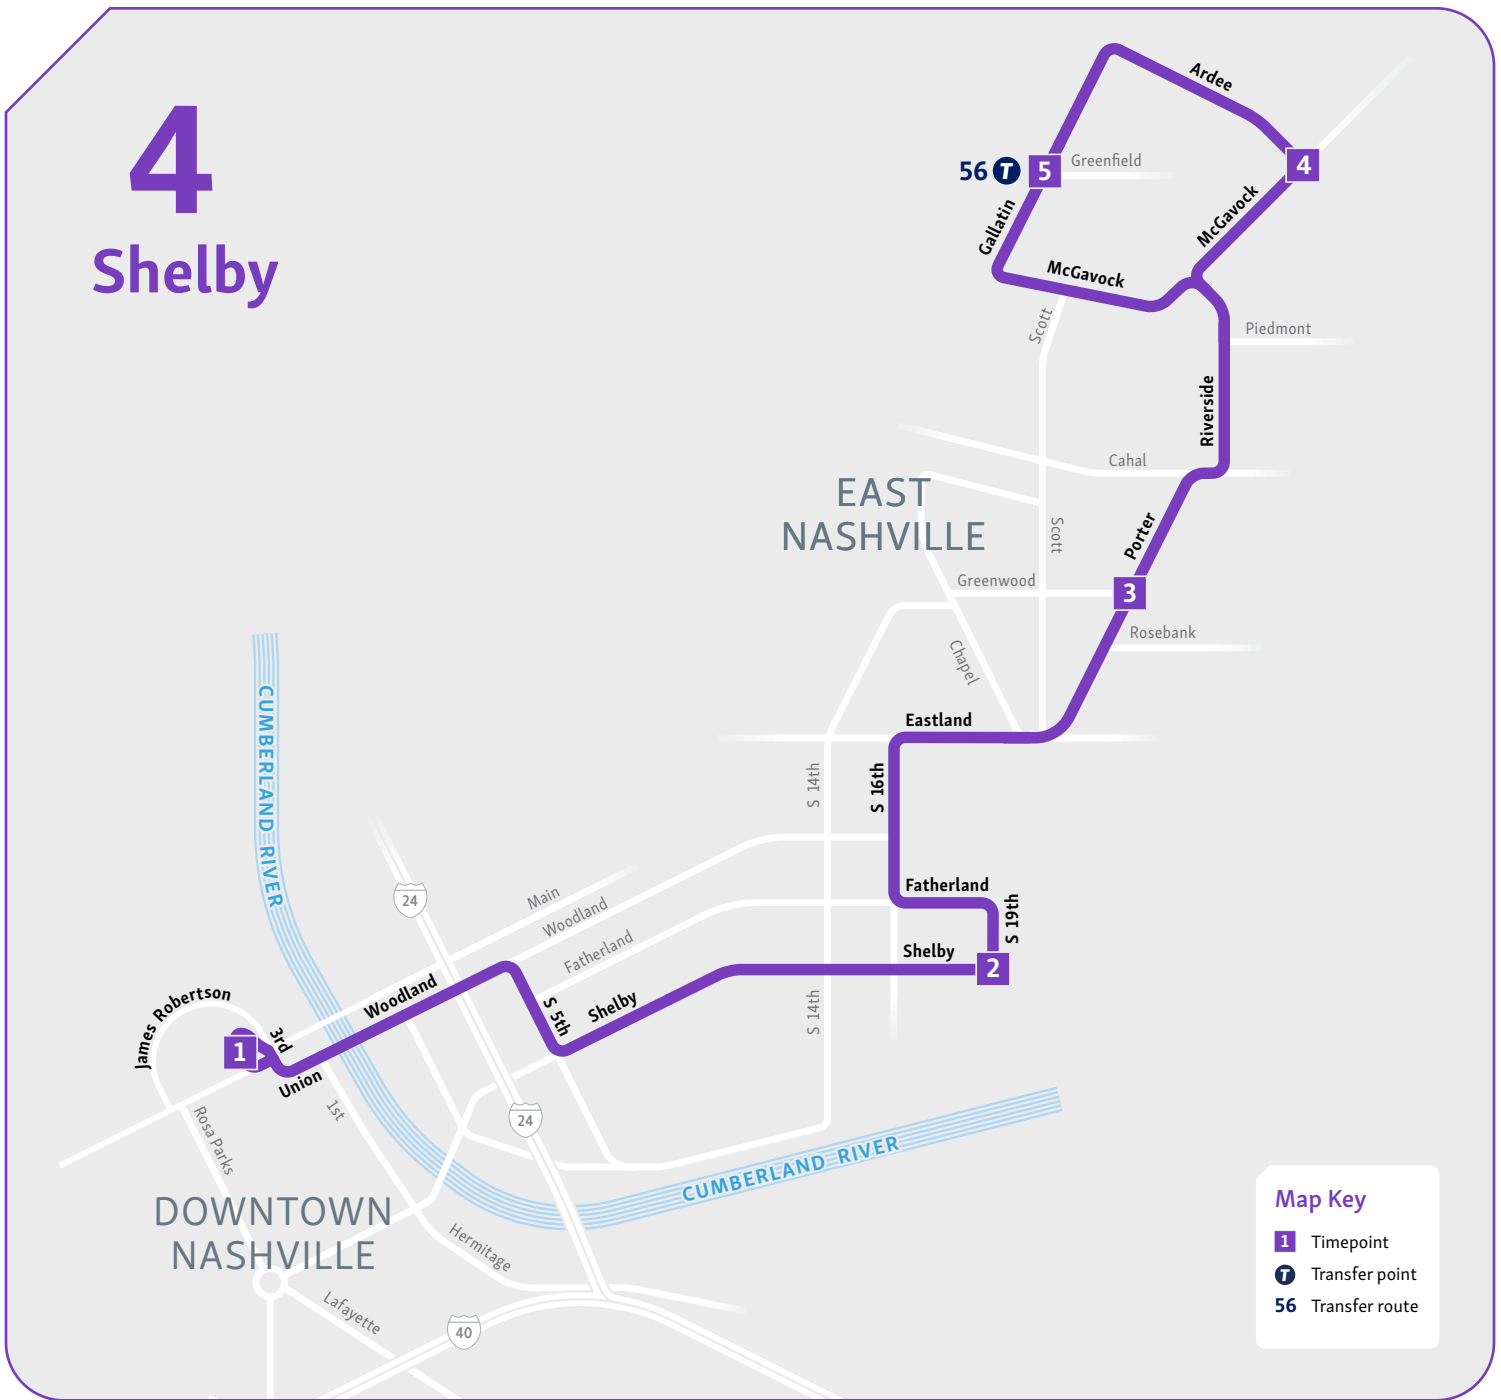

4 Shelby

Map Key

- 1** Timepoint
- T** Transfer point
- 56** Transfer route

Weekdays to Downtown

Gallatin & Greenfield	Ardee & McGavock	Porter & Greenwood	Shelby & South 19th	Central
5	4	3	2	1
4:35	4:39	4:45	4:52	5:10
5:00	5:04	5:10	5:17	5:35
5:30	5:34	5:40	5:47	6:05
5:50	5:54	6:00	6:07	6:25
6:06	6:10	6:17	6:24	6:45
6:26	6:30	6:37	6:44	7:05
6:46	6:50	6:57	7:04	7:25
7:06	7:10	7:17	7:24	7:45
7:29	7:33	7:40	7:47	8:05
7:49	7:53	8:00	8:07	8:25
8:09	8:13	8:20	8:27	8:45
8:29	8:33	8:40	8:47	9:05
8:54	8:58	9:05	9:12	9:30
9:19	9:23	9:30	9:37	9:55
9:25	9:29	9:35	9:42	-
9:46	9:50	9:57	10:04	10:21
10:11	10:15	10:22	10:29	10:46
10:36	10:40	10:47	10:54	11:11
11:01	11:05	11:12	11:19	11:36
11:26	11:30	11:37	11:44	12:01
11:51	11:55	12:02	12:09	12:26
12:16	12:20	12:27	12:34	12:51
12:41	12:45	12:52	12:59	1:16
1:06	1:10	1:17	1:24	1:41
1:31	1:35	1:42	1:49	2:06
2:08	2:12	2:21	2:28	2:45
2:30	2:34	2:41	2:48	3:05
2:48	2:53	3:00	3:07	3:25
3:08	3:13	3:20	3:27	3:45
3:28	3:33	3:40	3:47	4:05
3:49	3:54	4:01	4:08	4:26
4:09	4:14	4:21	4:28	4:46
4:29	4:34	4:41	4:48	5:06
4:50	4:55	5:02	5:09	5:27
5:10	5:15	5:22	5:29	5:47
5:30	5:35	5:42	5:49	6:07
5:48	5:52	5:58	6:05	-
6:13	6:17	6:23	6:30	6:45
6:25	6:29	6:35	6:42	-
6:53	6:57	7:03	7:10	7:25
7:33	7:37	7:43	7:50	8:05
8:10	8:14	8:20	8:27	8:40
8:45	8:49	8:55	9:02	9:16
9:42	9:46	9:52	9:59	10:12
10:42	10:46	10:52	10:59	11:12
11:42	11:46	11:52	11:59	-

 This bus operates on Saturdays and the MLK Jr. Holiday only and terminates at Shelby and South 19th.

 On Sundays and holidays, this bus terminates at Shelby & South 19th and does not travel to Central.