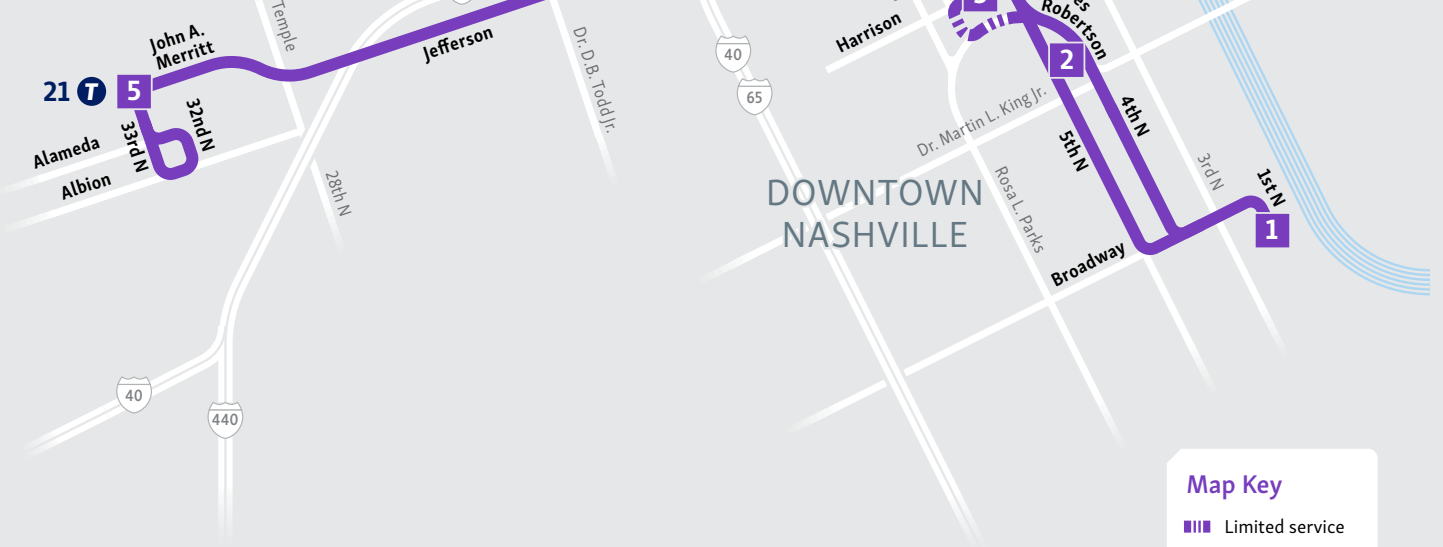

60 Music City Blue Circuit

TENNESSEE
STATE
UNIVERSITY

Map Key

- ▣ Limited service
- ▣ Timepoint
- ⊙ Transfer point
- 21 Transfer route

Weekdays to Downtown

John Merritt & 33rd	Rosa Parks & Jefferson	7th & Harrison	4th @ Central Plaza	Riverfront Station
5	4	3	2	1
5:22	5:31	-	5:35	5:44
5:57	6:06	-	6:10	6:19
6:11	6:20	-	6:24	6:33
6:24	6:33	-	6:38	6:47
6:39	6:49	-	6:55	7:04
6:54	7:04	-	7:10	7:19
7:09	7:19	-	7:25	7:34
THEN ABOUT EVERY 15 MINUTES UNTIL...				
8:39	8:49	-	8:55	9:04
8:55	9:05	-	9:11	9:20
9:25	9:35	-	9:41	9:50
9:55	10:05	-	10:11	10:20
10:25	10:35	-	10:41	10:52
10:55	11:05	-	11:11	11:22
11:10	11:20	-	11:26	11:37
11:25	11:35	-	11:41	11:52
11:40	11:50	-	11:56	12:07
11:55	12:05	-	12:11	12:22
12:10	12:20	-	12:26	12:37
THEN ABOUT EVERY 15 MINUTES UNTIL...				
3:39	3:50	-	3:56	4:07
-	-	3:57	-	4:15
3:54	4:05	-	4:11	4:22
4:12	4:25	-	4:31	4:43
4:33	4:46	-	4:52	5:03
-	-	4:42	-	5:00
4:54	5:07	-	5:12	5:23
5:12	5:23	-	5:28	5:39
-	-	5:22	-	5:40
5:27	5:36	-	5:41	5:52
5:42	5:50	-	5:55	6:06
5:57	6:05	-	6:10	6:19
6:12	6:20	-	6:25	6:34
6:27	6:35	-	6:40	6:49
6:42	6:50	-	6:55	7:04
6:57	7:05	-	7:10	7:19
7:17	7:25	-	7:30	7:39
7:37	7:45	-	7:50	7:59
7:57	8:05	-	8:10	8:19
8:26	8:34	-	8:39	8:48
8:56	9:04	-	9:09	9:18
9:26	9:34	-	9:39	9:48
9:56	10:04	-	10:09	10:18
10:26	10:34	-	10:39	10:48
10:56	11:04	-	11:09	11:18

Ride for Free

Route 60 Music City Blue Circuit is one of two free services WeGo offers locals and guests to get around downtown Nashville, area attractions, and businesses.

The Music City Blue Circuit extends north down historic Jefferson Street, passing several Historically Black Colleges and Universities, and other important destinations in Nashville. Multiple stops along the route make it easy to take in the rich history of this notable Nashville neighborhood.