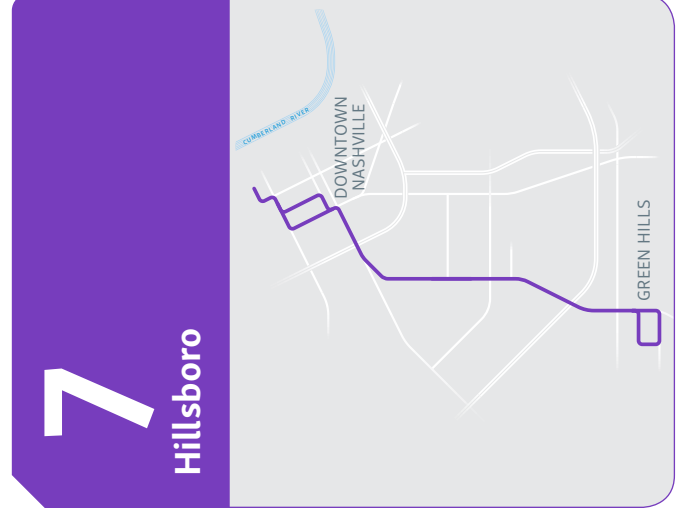

Weekends & Holidays to Downtown

Hillsboro High School	21st & Blakemore	Central
3	2	1
5:45	5:52	6:07
6:25	6:32	6:47
7:01	7:08	7:23
7:40	7:47	8:03
8:19	8:27	8:43
8:57	9:05	9:23
9:37	9:45	10:03
10:16	10:25	10:43
10:56	11:05	11:23
11:36	11:45	12:03
12:16	12:25	12:43
12:56	1:05	1:23
1:36	1:45	2:03
2:16	2:25	2:43
2:56	3:05	3:23
3:36	3:45	4:03
4:16	4:25	4:43
4:56	5:05	5:23
5:36	5:45	6:03
6:17	6:25	6:43
6:57	7:05	7:23
7:41	7:48	8:03
8:48	8:55	9:10
9:46	9:53	10:08
10:41	10:48	11:03

This bus operates on Saturdays and the MLK Jr. Holiday only.
Bold times denote p.m. hours.

Weekends & Holidays from Downtown

Central Bay 9	21st & Blakemore	Hillsboro High School
1	2	3
6:15	6:29	6:41
6:55	7:09	7:21
7:35	7:50	8:02
8:15	8:30	8:42
8:55	9:10	9:22
9:35	9:50	10:02
10:15	10:31	10:45
10:55	11:11	11:27
11:35	11:51	12:07
12:15	12:31	12:47
12:55	1:11	1:27
1:35	1:51	2:07
2:15	2:31	2:47
2:55	3:11	3:27
3:35	3:51	4:07
4:15	4:31	4:47
4:55	5:11	5:27
5:35	5:51	6:07
6:15	6:31	6:47
6:55	7:11	7:27
7:35	7:51	8:06
8:15	8:31	8:46
9:15	9:29	9:41
10:15	10:29	10:41

This bus operates on Saturdays and the MLK Jr. Holiday only.

Hello. Hola. Ciao. Hallo. Ohayo. Bonjour. Namaste.

We strive to connect people to their lives and community, one ride at a time. A community belongs to everyone. So do we.

We take service to heart. Whether you're traveling every day or just here and there, we're here to help by creating positive impressions as we get you where you need to go. We even hope to inspire some joy along the way. We aim to offer support and services that make sense and make your life a little easier.

We're always looking for ways to improve our service by making it more reliable, secure, and connected. Because connecting you to life and community isn't just what we do, it's what makes us who we are.

For More Information

- **Customer Care**
  615-862-5950
  6:30 a.m. to 8:00 p.m. – Monday-Friday
  8:00 a.m. to 5:00 p.m. – Saturday
  10:30 a.m. to 2:30 p.m. – Sunday
- **Central**
  400 Dr. Martin L. King Jr. Blvd.
  5:15 a.m. to 11:15 p.m. – Monday-Friday
  6:00 a.m. to 10:15 p.m. – Saturday
  6:00 a.m. to 9:15 p.m. – Sundays and holidays
- **Administrative Offices**
  615-862-5969
  430 Myatt Drive
  8:00 a.m. to 4:30 p.m. – Monday-Friday
  Closed weekends and holidays

Stay Connected

- WeGoTransit WeGoTransit.com
- @WeGoTransit WeGoTransit.com/alerts
- @WeGoTransit customer.comments@nashville.gov

Fares & Passes

1. All fares include one free transfer within two hours of boarding.
- 1-Ride $2.00
  - 1-Ride Discounted* $1.00
  - All-Day Pass $4.00
  - 7-Day Pass..... $20.00
  - 31-Day Pass.....$65.00
3. Children age 4 and younger ride free.
4. *Youth, seniors, persons with disabilities, and Medicare cardholders are eligible for discounted fares and passes with proper I.D.

ADA

WeGo Public Transit makes reasonable accommodations in order for individuals with disabilities to fully use transit services. All requests should be made in advance by filling out and submitting a Reasonable Accommodation Request form. For more information on Reasonable Accommodations, visit WeGoTransit.com.

Title VI

Title VI of the Civil Rights Act of 1964 states that "No Person in the United States shall, on the ground of race, color, or national origin, be excluded from participation in, be denied the benefits of, or be subjected to discrimination under any program or activity receiving Federal financial assistance." For more information on Title VI, visit WeGoTransit.com.

Let's get digital.

For real-time bus info, trip planning, and interactive maps, visit the App Store or wherever you get your apps and start getting digital.