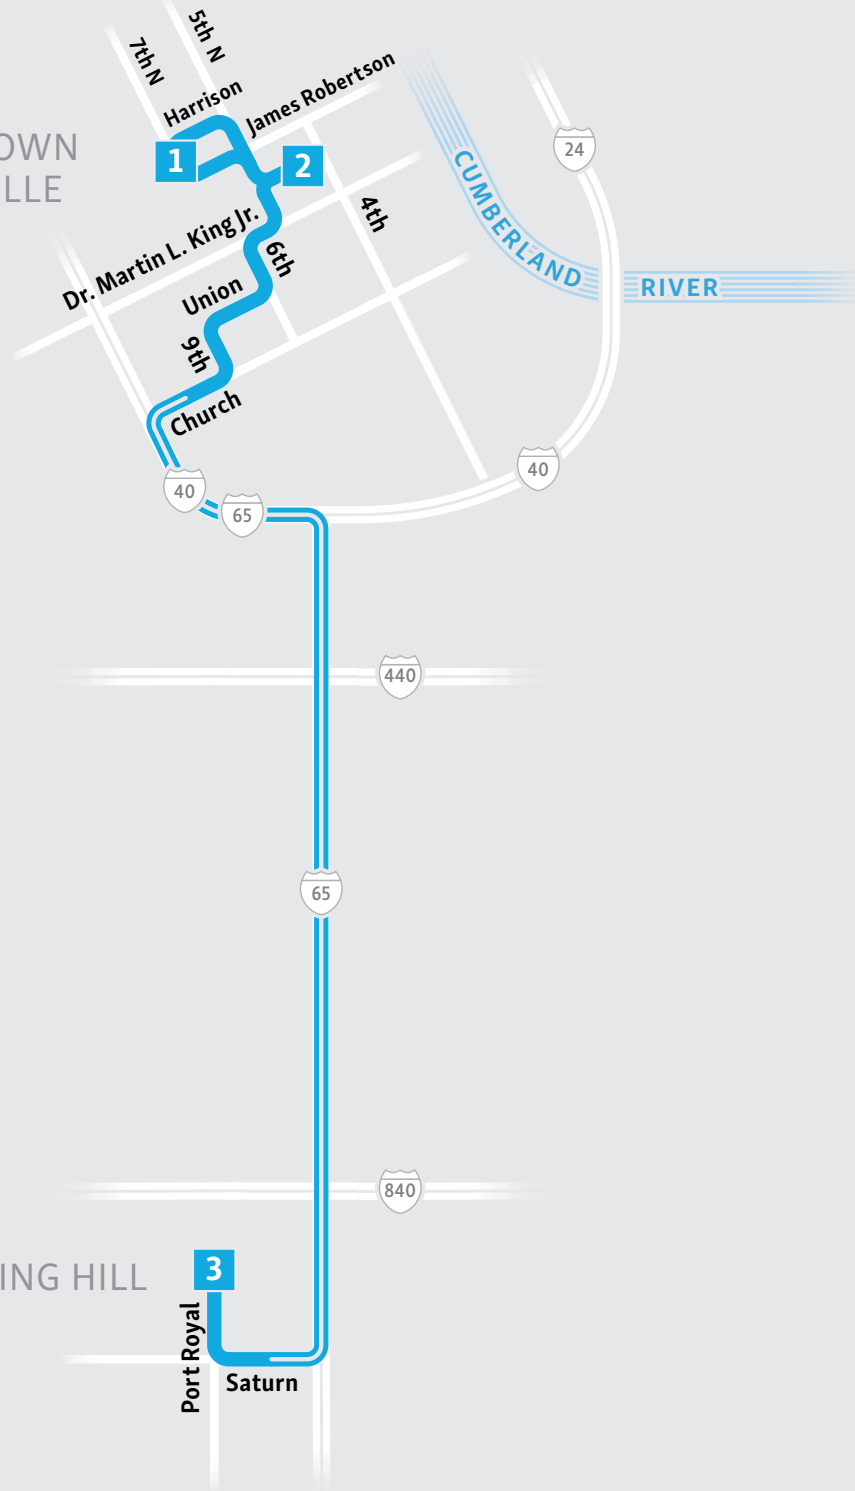

## Spring Hill

DOWNTOWN  
NASHVILLE

SPRING HILL

Port Royal  
Saturn

### Map Key

-  Non-stop service
-  Timepoint

## Weekdays to Nashville

Spring Hill Kroger on Port Royal	Central Bay 11	Bicentennial Mall
<b>3</b>	<b>2</b>	<b>1</b>
5:57 6:14	6:40 7:10	6:45 7:15

Bold times denote p.m. hours.

## Weekdays from Nashville

Bicentennial Mall	Central Bay 11	Spring Hill Kroger on Port Royal
<b>1</b>	<b>2</b>	<b>3</b>
<b>3:35</b> <b>4:00</b>	<b>3:45</b> <b>4:10</b>	<b>4:40</b> <b>5:10</b>

No service Saturdays, Sundays, or holidays.